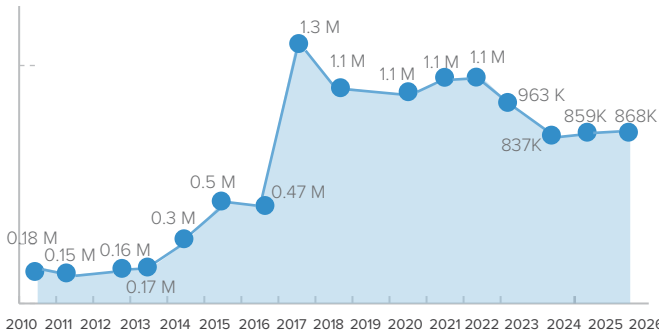

Refugees

868 K*
Total Refugees in Sudan.¹
*868,075 individual.

17 K are persons with disabilities.¹
¹ as of 31 May 2026

Population Distribution¹

Age-gender Breakdown¹

Data Source: CoR, UNHCR

Refugees Trend by Year (Since 2010)¹

IDPs

8.9 M
Total Internally Displaced Persons (IDPs) in Sudan.²

19% Living in formal camps.²

Population Distribution²

Age-gender Breakdown²

Data Source: UNHCR, IOM, OCHA

IDPs Trend by Year (Since 2010)