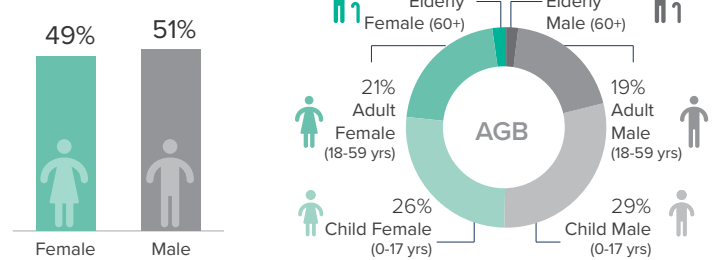

Refugees

868 K*
Total Refugees in Sudan.¹
*868,075 individual.

17 K are persons with disabilities.¹
¹ as of 31 May 2026

Population Distribution¹

Age-gender Breakdown¹

Data Source: CoR, UNHCR

Refugees Trend by Year (Since 2010)¹

IDPs

8.9 M
Total Internally Displaced Persons (IDPs) in Sudan.²

19% Living in formal camps.²

Population Distribution²

Age-gender Breakdown²

Data Source: UNHCR, IOM, OCHA

IDPs Trend by Year (Since 2010)