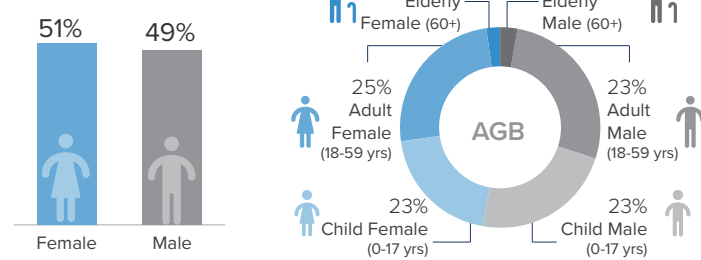

Refugees

868 K*
Total Refugees in Sudan.¹
*868,075 individual.

17 K are persons with disabilities.¹
¹ as of 31 May 2026

Population Distribution¹

Age-gender Breakdown¹

Data Source: CoR, UNHCR

Refugees Trend by Year (Since 2010)¹

IDPs

8.9 M
Total Internally Displaced Persons (IDPs) in Sudan.²

19% Living in formal camps.²

Population Distribution²

Age-gender Breakdown²

Data Source: UNHCR, IOM, OCHA

IDPs Trend by Year (Since 2010)