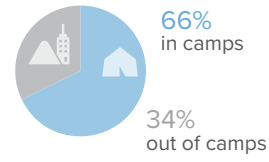

Refugees

868 K*
Total Refugees in Sudan.¹
*868,075 individual.

17 K are persons with disabilities.¹
¹ as of 31 May 2026

Population Distribution¹

Age-gender Breakdown¹

Data Source: CoR, UNHCR

Refugees Trend by Year (Since 2010)¹