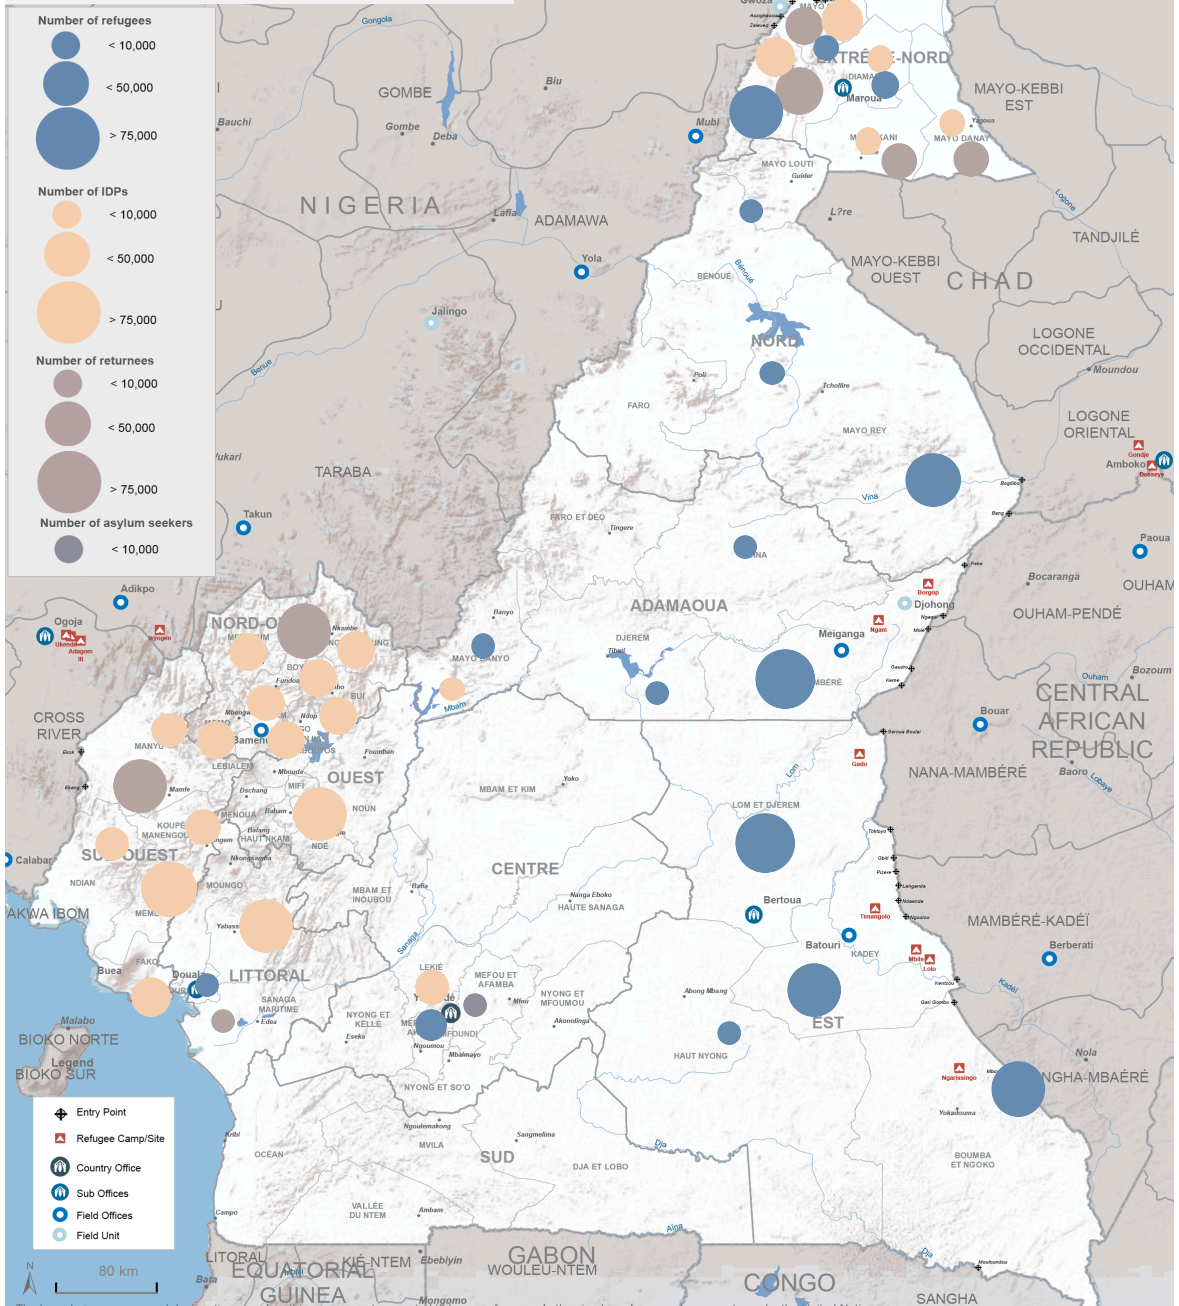

2,228,225 TOTAL FORCIBLY DISPLCED PERSONS

282,517 CENTRAL AFRICAN REFUGEES

126,133 NIGERIAN PERSONS

3,715 REFUGEES OTHERS NATIONALITIES

20,761 ASYLUM SEEKERS

1,004,257 INTERNALLY DISPLCED PERSONS (IDPs)

790,842 RETURNEES IDPs

The boundaries, names, and designations used on this map are not warranted to be error free nor do they imply endorsement or acceptance by the United Nations.

Returees & IDPs Source: IOM OCHA
 Refugees & Asylum Seekers Source: UNHCR