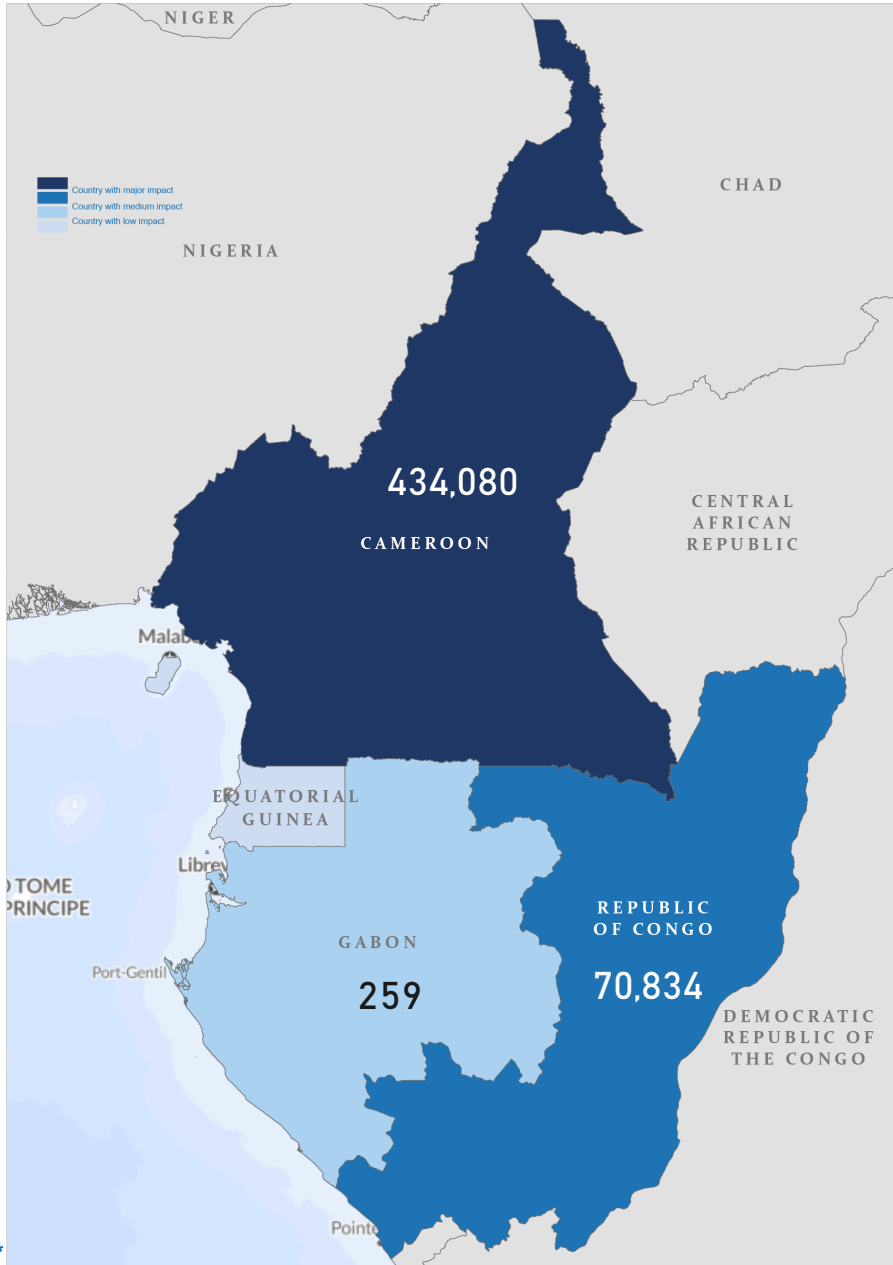

(Cameroon - Equatorial Guinea - Republic of Congo - Sao Tome & Principe)

**2,299,320**

FORCIBLY DISPLACED PERSONS

**475,236**

REFUGEE

**28,985**

ASYLUM SEEKERS

The forcibly displaced persons also include:

**1,004,257**

INTERNALLY DISPLACED PERSONS (IDPs)

**790,842**

RETURNEES IDPs

Returnees & IDPs Source: IOM, OCHA [Displacement Tracking Matrix (DTM) August 2025, Multi-Sectorial Needs Assessment (MSNA) August 2025];

Pop_Type	Cameroon	Congo, Republic of the	Equatorial Guinea	Gabon	Sao Tome and Principe	Total
Asylum Seeker	20,761	8,128	2	92	2	28,985
IDPs	1,004,257					1,004,257
Refugee	412,365	62,706	3	162		475,236
Returnee IDPs	790,842					790,842
<b>Total</b>	<b>2,228,225</b>	<b>70,834</b>	<b>5</b>	<b>254</b>	<b>2</b>	<b>2,299,320</b>