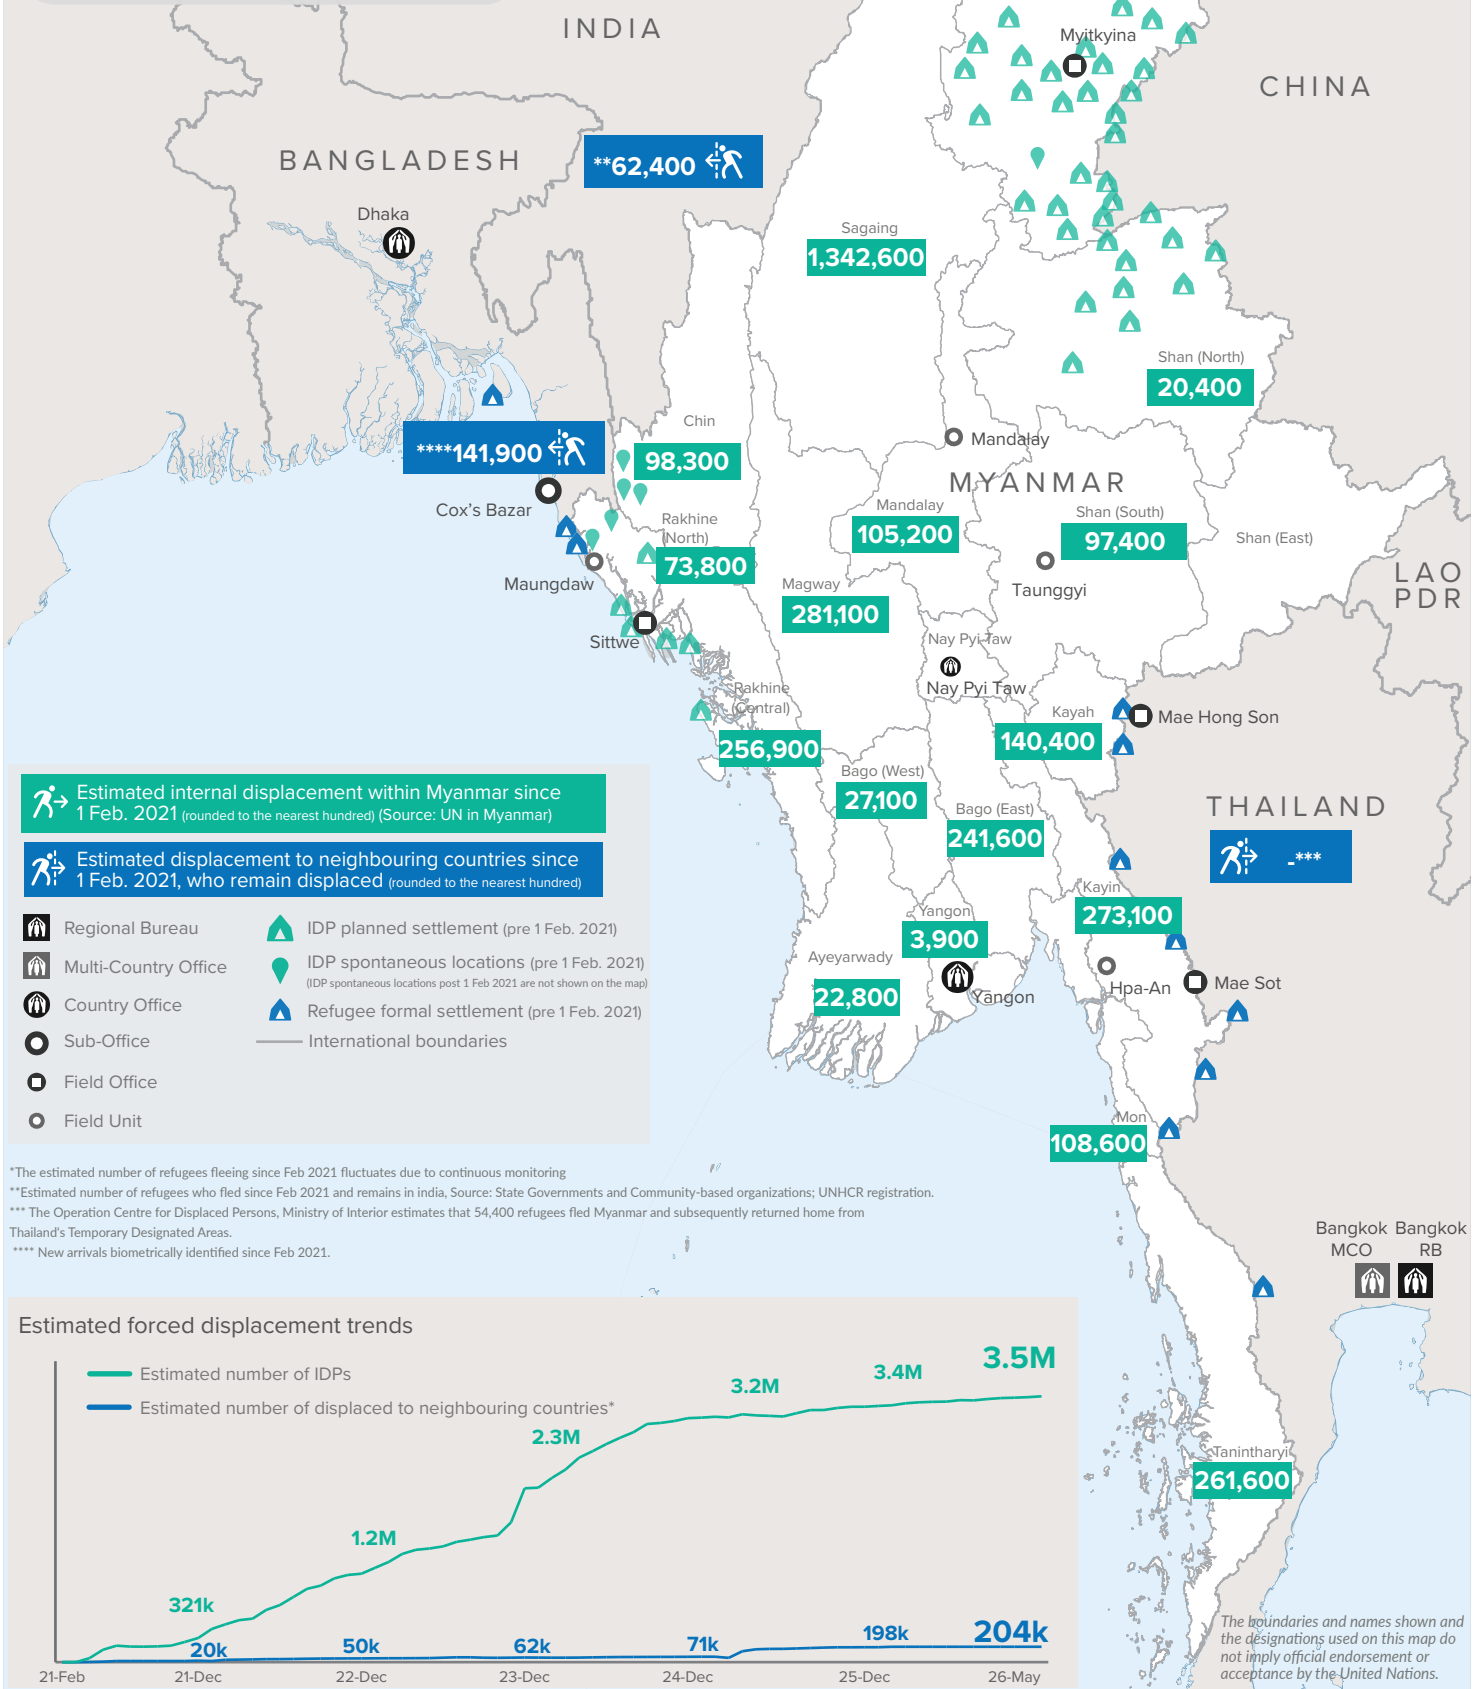

Key figures

 **3,533,500**
estimated number of IDPs

 **204,300***
estimated number of displaced to neighbouring countries

Key figures

 **3,767,500**

Estimated total IDPs within Myanmar

 **234,000**

Estimated # of IDPs displaced prior to 1 Feb 2021
(As of 31 Dec, 2025)

 **3,533,500**

Estimated # of IDPs displaced post 1 Feb 2021
(As of 18 May 2026)

 Prior to 1 Feb 2021

 Post 1 Feb 2021

Source : UN in Myanmar

The boundaries and names shown and the designations used on this map do not imply official endorsement or acceptance by the United Nations.