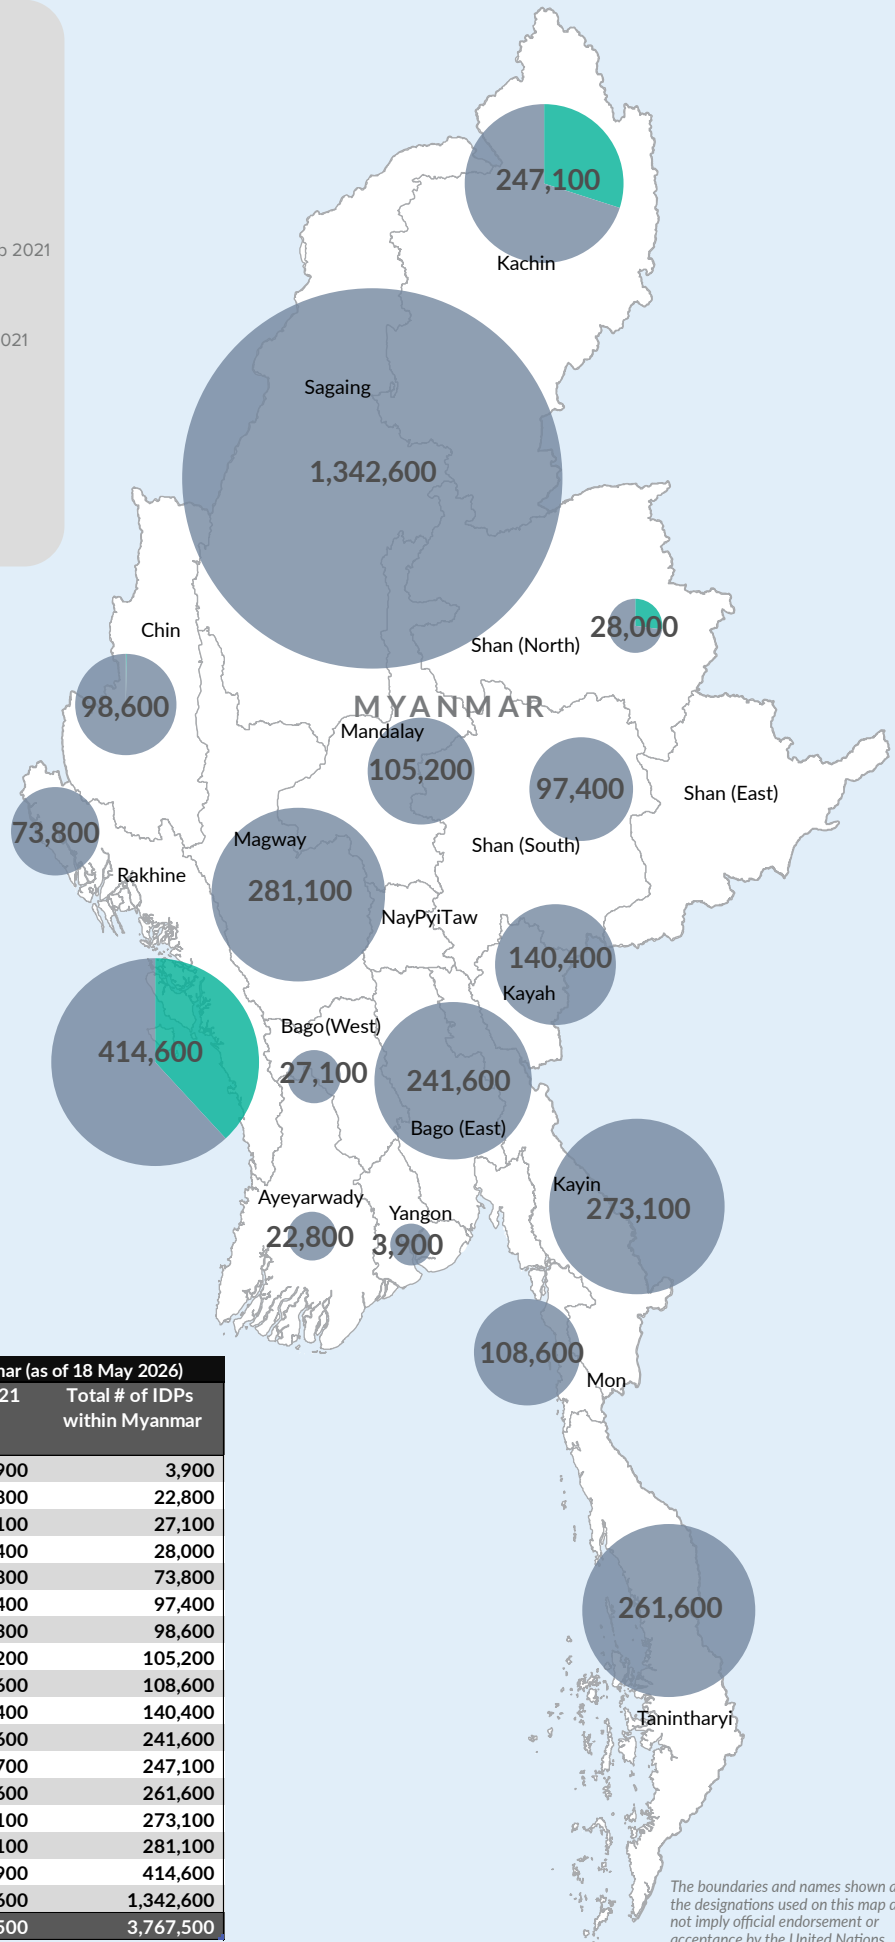

Key figures

 **3,533,500**
estimated number of IDPs

 **204,300***
estimated number of displaced to neighbouring countries

Key figures

 **3,767,500**

Estimated total IDPs within Myanmar

 **234,000**

Estimated # of IDPs displaced prior to 1 Feb 2021
(As of 31 Dec, 2025)

 **3,533,500**

Estimated # of IDPs displaced post 1 Feb 2021
(As of 18 May 2026)

 Prior to 1 Feb 2021

 Post 1 Feb 2021

Source : UN in Myanmar

The boundaries and names shown and the designations used on this map do not imply official endorsement or acceptance by the United Nations.