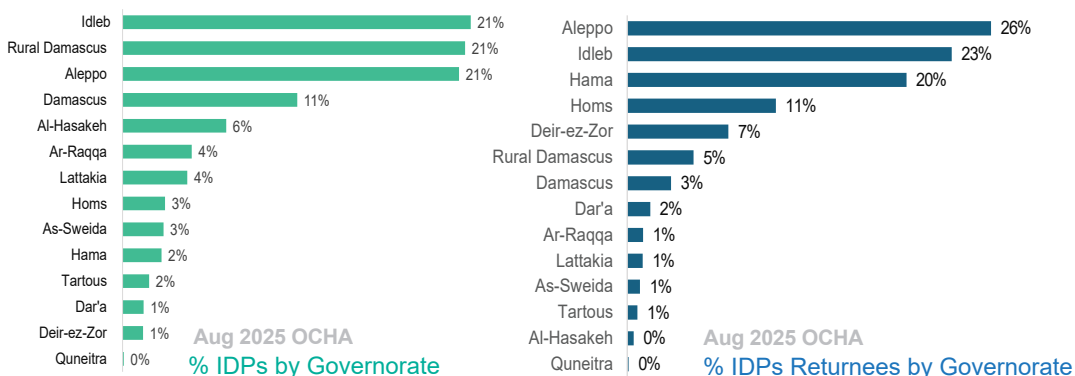

## Key Figures

- An estimated **5.54** million IDPs remain displaced in Syria. About **76%** living outside IDP sites while **24%** are hosted in formal IDP sites.
- Between December 2024 and 23 April 2026, estimated total of **1,886,753** IDPs returned

## Estimated IDP Population in Camps

Feb 2026 CCCM

**1,392**  
Current IDPs sites in Syria

**1,036,409**  
IDPs inside IDP sites  
78% are women & children

## Estimated IDP Returnees

Source: UNHCR April 2026

**1,886,753**

23 April 2026

**1,513,449** Source: OCHA Jan - Aug 2025

**373,304**

**1,099,161** IDPs Departed from Camps Source: CCCM as of 23 April 2026

## Locations of 1,886,753 IDP returnees by governorate 23 April 2026