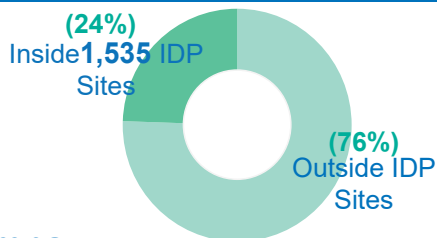

## Key Figures

- An estimated **5.54** million IDPs remain displaced in Syria. About **76%** living outside IDP sites while **24%** are hosted in formal IDP sites.
- Between December 2024 and 23 April 2026, estimated total of **1,886,753** IDPs returned

## Estimated IDP Population

Aug 2025 OCHA

**5,542,227**

## Estimated IDP Population in Camps

Feb 2026 CCCM

**1,392**  
Current IDPs sites in Syria

**1,036,409**  
IDPs inside IDP sites  
78% are women & children