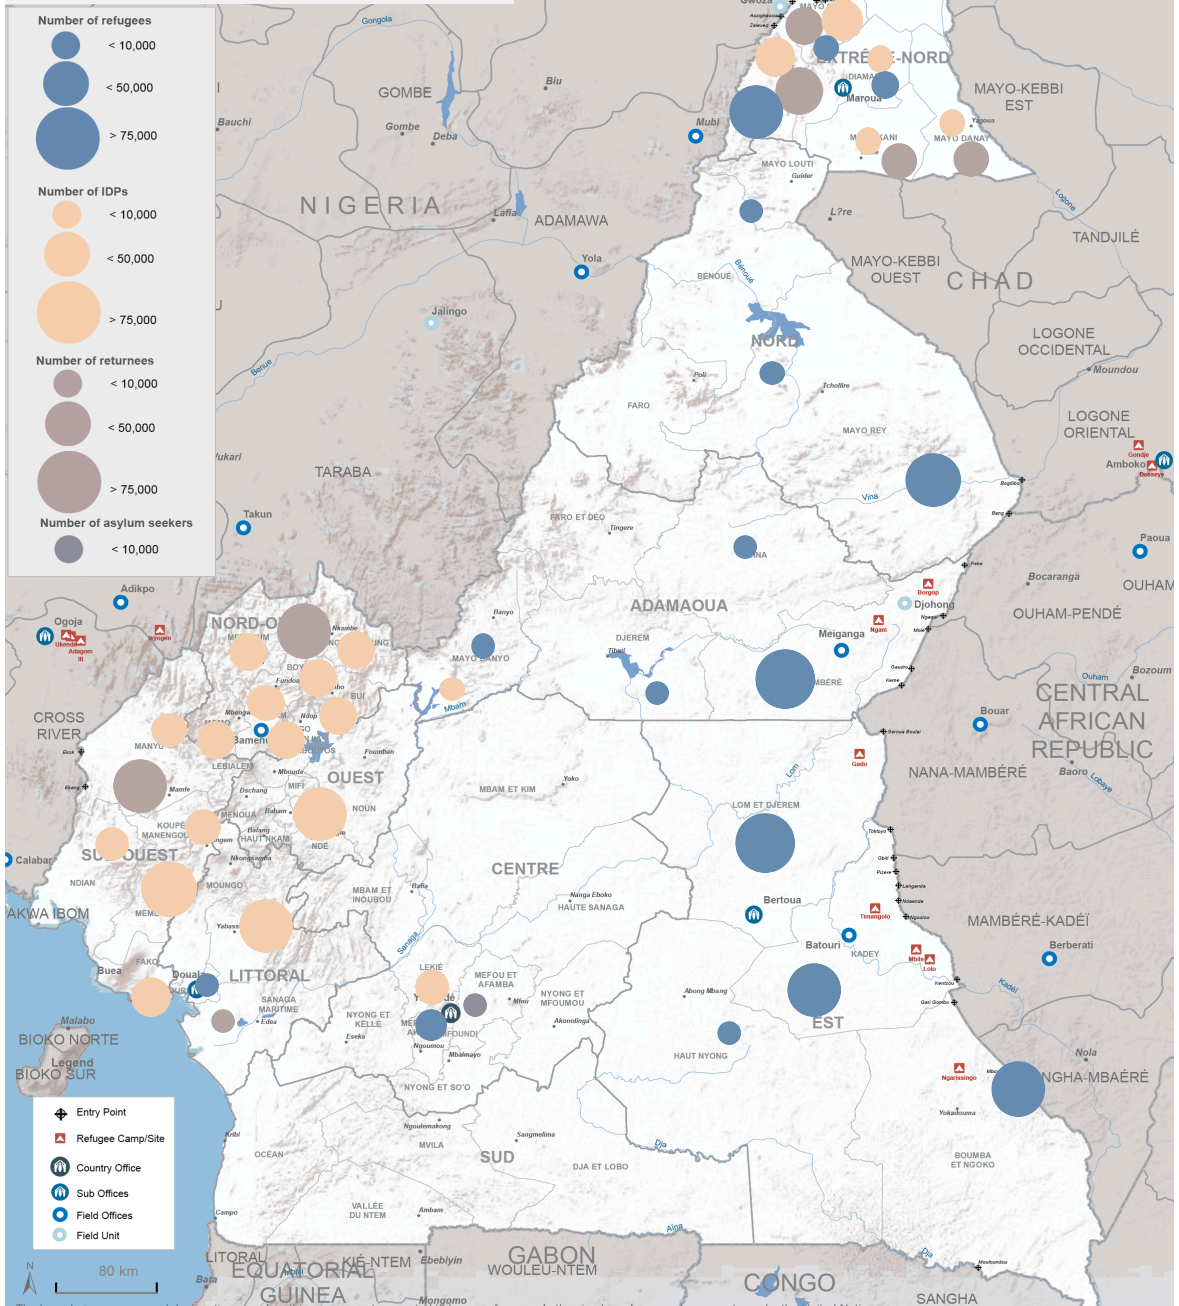

2,226,889 TOTAL FORCIBLY DISPLCED PERSONS

282,392 CENTRAL AFRICAN REFUGEES

125,192 NIGERIAN PERSONS

3,706 REFUGEES OTHERS NATIONALITIES

20,500 ASYLUM SEEKERS

1,004,257 INTERNALLY DISPLCED PERSONS (IDPs)

790,842 RETURNEES IDPs

The boundaries, names, and designations used on this map are not warranted to be error free nor do they imply endorsement or acceptance by the United Nations.

Returnees & IDPs: Source: IOM, OCHA
 Refugees & Asylum Seekers: Source: UNHCR