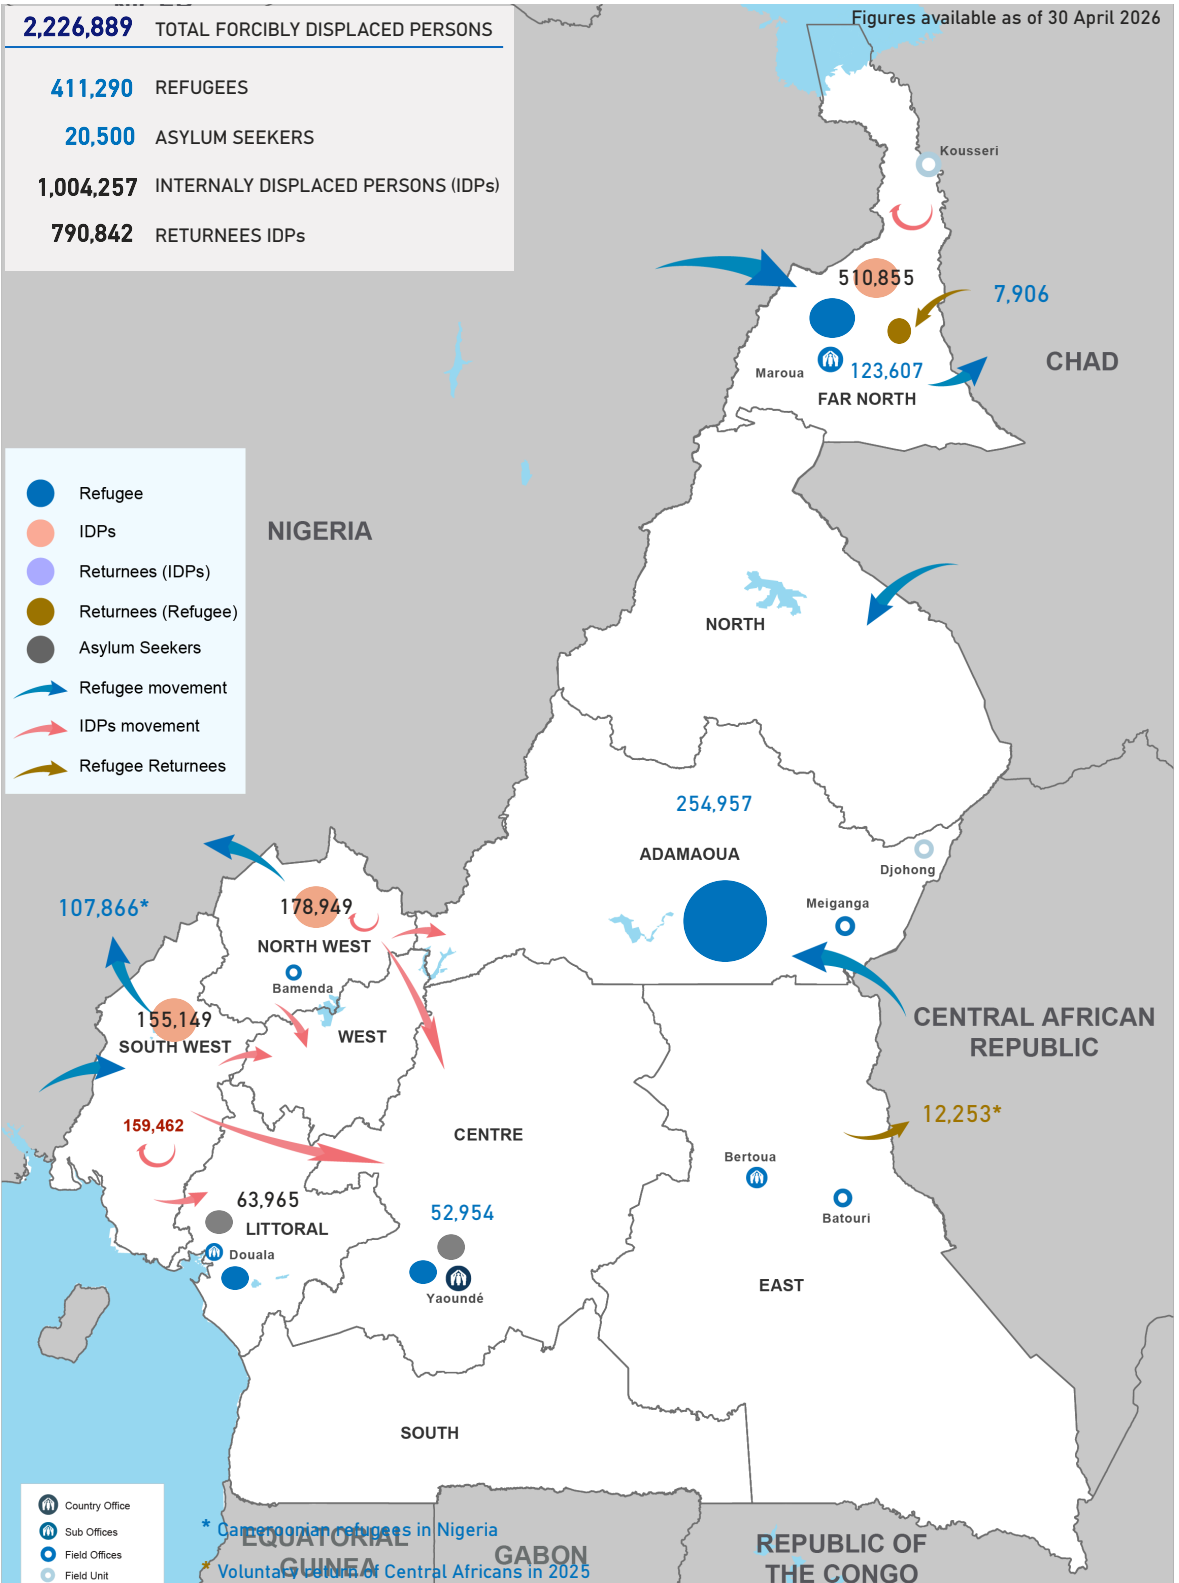

Figures available as of 30 April 2026

2,226,889 TOTAL FORCIBLY DISPLACED PERSONS

411,290 REFUGEES

20,500 ASYLUM SEEKERS

1,004,257 INTERNALLY DISPLACED PERSONS (IDPs)

790,842 RETURNEES IDPs

* Cameroonian refugees in Nigeria
* Voluntary return of Central Africans in 2025

 Country Office
 Sub Offices
 Field Offices
 Field Unit