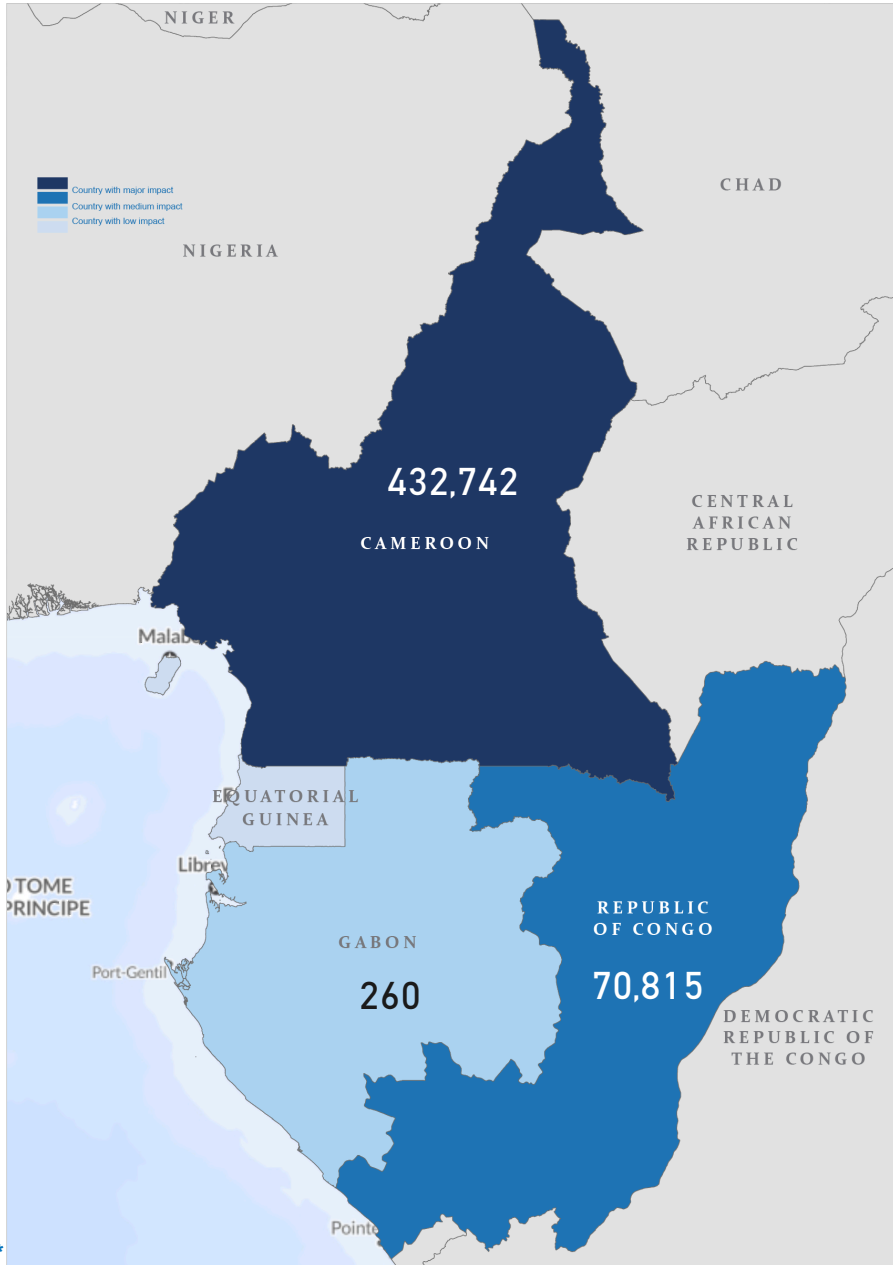

(Cameroon - Equatorial Guinea - Republic of Congo - Sao Tome & Principe)

2,297,966

FORCIBLY DISPLACED PERSONS

474,151

REFUGEE

28,716

ASYLUM SEEKERS

The forcibly displaced persons also include:

1,004,257

INTERNALLY DISPLACED PERSONS (IDPs)

790,842

RETURNEES IDPs

Returnees & IDPs Source: IOM, OCHA [Displacement Tracking Matrix (DTM) August 2025, Multi-Sectorial Needs Assessment (MSNA) August 2025];

Pop_Type	Cameroon	Congo, Republic of the	Equatorial Guinea	Gabon	Sao Tome and Principe	Total
Asylum Seeker	20,500	8,119	2	93	2	28,716
IDPs	1,004,257					1,004,257
Refugee	411,290	62,696	3	162		474,151
Returnee IDPs	790,842					790,842
Total	2,226,889	70,815	5	255	2	2,297,966