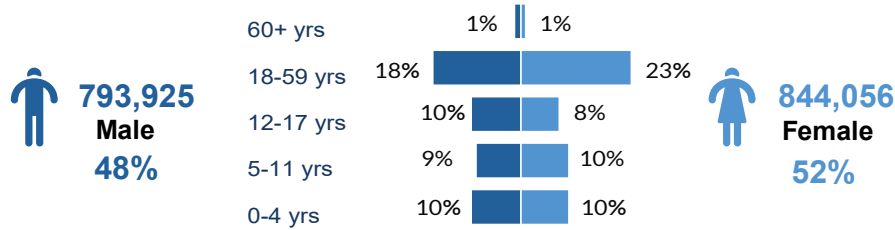

Key Figures

Since **8 December 2024**, an estimated **1,637,981** Syrians have returned. This estimate is calculated by triangulating multiple data sources, including population-movement reporting and border-monitoring data. Returns through border-crossing points make up the majority of the observed movements.

1,637,981 Total Returnees

Age and Gender Breakdown

Breakdown by Country of Return

Trend of Monthly Returns

Locations of 1,637,981 Syrian Refugees returnees by governorate 7th May 2026

-  Country Office
-  Sub-Office
-  Field Office
-  Capital
-  Governorate Border
-  International boundaries
-  Estimated number of Syrian Returnees