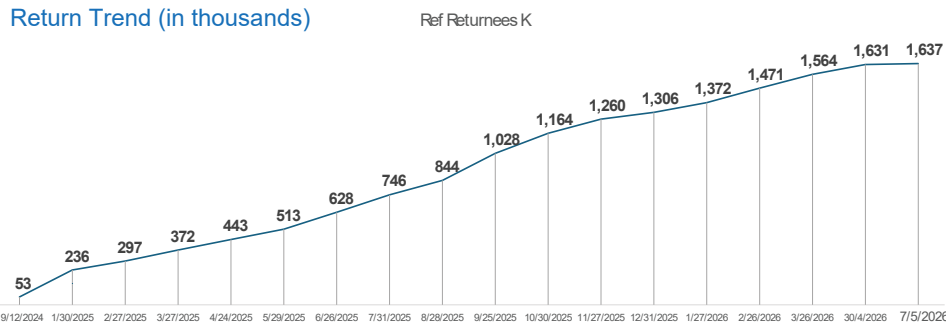

Key Figures

Since **8 December 2024**, an estimated **1,637,981** Syrians have returned. This estimate is calculated by triangulating multiple data sources, including population-movement reporting and border-monitoring data. Returns through border-crossing points make up the majority of the observed movements.

1,637,981 Total Returnees

Age and Gender Breakdown

Breakdown by Country of Return

Trend of Monthly Returns

Locations of 1,637,981 Syrian Refugees returnees by governorate 7th May 2026

-  Country Office
-  Sub-Office
-  Field Office
-  Capital
-  Governorate Border
-  International boundaries
-  Estimated number of Syrian Returnees