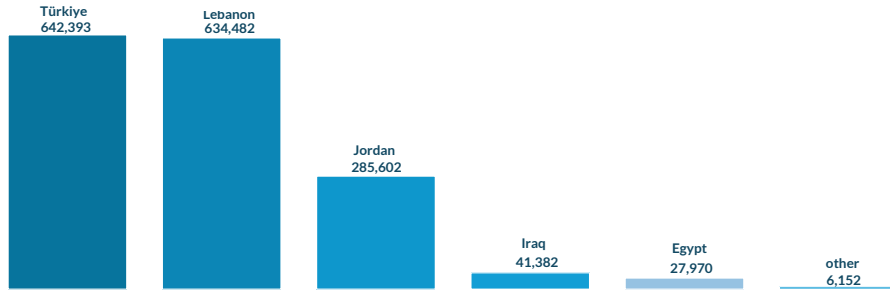

Key Figures

Since **8 December 2024**, an estimated **1,637,981** Syrians have returned. This estimate is calculated by triangulating multiple data sources, including population-movement reporting and border-monitoring data. Returns through border-crossing points make up the majority of the observed movements.

1,637,981 Total Returnees

Age and Gender Breakdown

Breakdown by Country of Return

Trend of Monthly Returns

Locations of 1,637,981 Syrian Refugees returnees by governorate 7th May 2026

-  Country Office
-  Sub-Office
-  Field Office
-  Capital
-  Governorate Border
-  International boundaries
-  Estimated number of Syrian Returnees