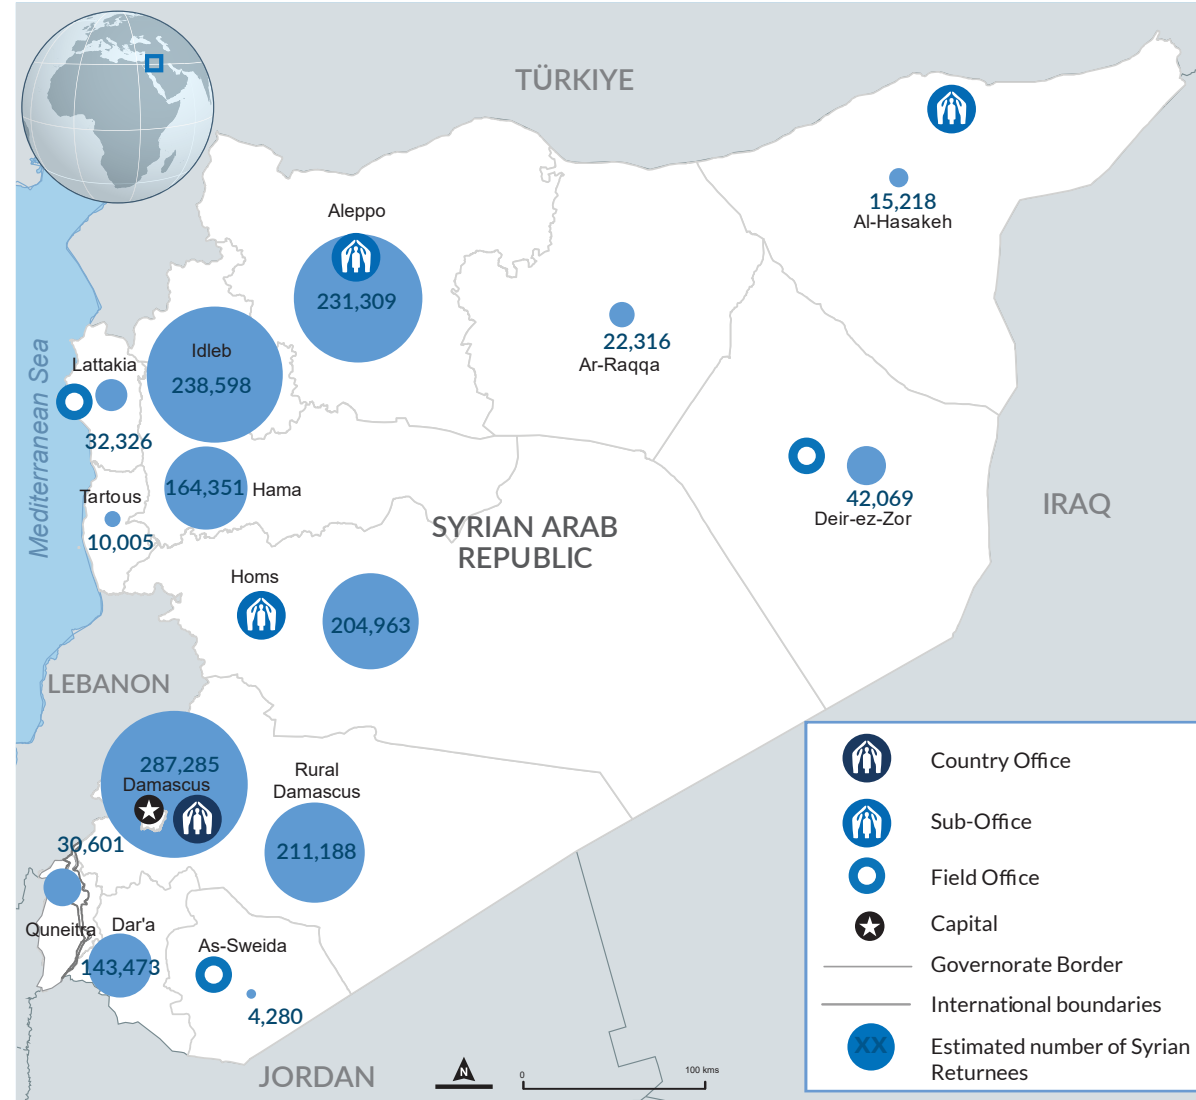

Key Figures

Since **8 December 2024**, an estimated **1,637,981** Syrians have returned. This estimate is calculated by triangulating multiple data sources, including population-movement reporting and border-monitoring data. Returns through border-crossing points make up the majority of the observed movements.

1,637,981 Total Returnees

Age and Gender Breakdown

Breakdown by Country of Return

Trend of Monthly Returns

Locations of 1,637,981 Syrian Refugees returnees by governorate 7th May 2026

-  Country Office
-  Sub-Office
-  Field Office
-  Capital
-  Governorate Border
-  International boundaries
-  Estimated number of Syrian Returnees