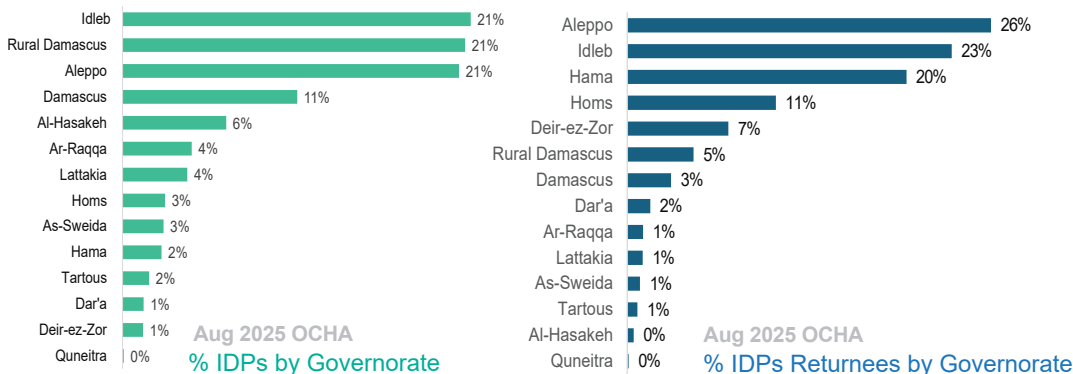

## Key Figures

- An estimated **5.54** million IDPs remain displaced in Syria. About **76%** living outside IDP sites while **24%** are hosted in formal IDP sites.
- Between December 2024 and 7th May 2026, estimated total of **1,898,870** IDPs returned

## Estimated IDP Population in Camps

March 2026 CCCM

**1,357** Current IDPs sites in Syria  
Source: CCCM Cluster

**1,020,522** IDPs inside IDP sites  
78% are women & children

## Estimated IDP Returnees

Source: UNHCR May 2026

**1,898,870**

7th May 2026

**1,513,449** Source: OCHA Jan - Aug 2025

**385,421**

**1,108,164** IDPs Departed from Camps Source: CCCM as of 7th May 2026

## Locations of 1,898,870 IDP returnees by governorate 7th May 2026