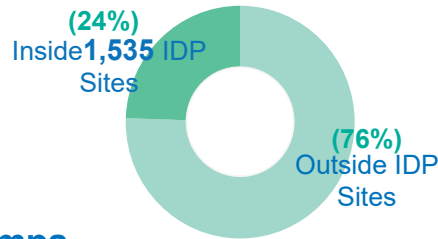

## Key Figures

- An estimated **5.54** million IDPs remain displaced in Syria. About **76%** living outside IDP sites while **24%** are hosted in formal IDP sites.
- Between December 2024 and 7th May 2026, estimated total of **1,898,870** IDPs returned

## Estimated IDP Population

Aug 2025 OCHA

**5,542,227**

## Estimated IDP Population in Camps

March 2026 CCCM

**1,357** Current IDPs sites in Syria  
Source: CCCM Cluster

**1,020,522** IDPs inside IDP sites  
78% are women & children

## Locations of 1,898,870 IDP returnees by governorate 7th May 2026