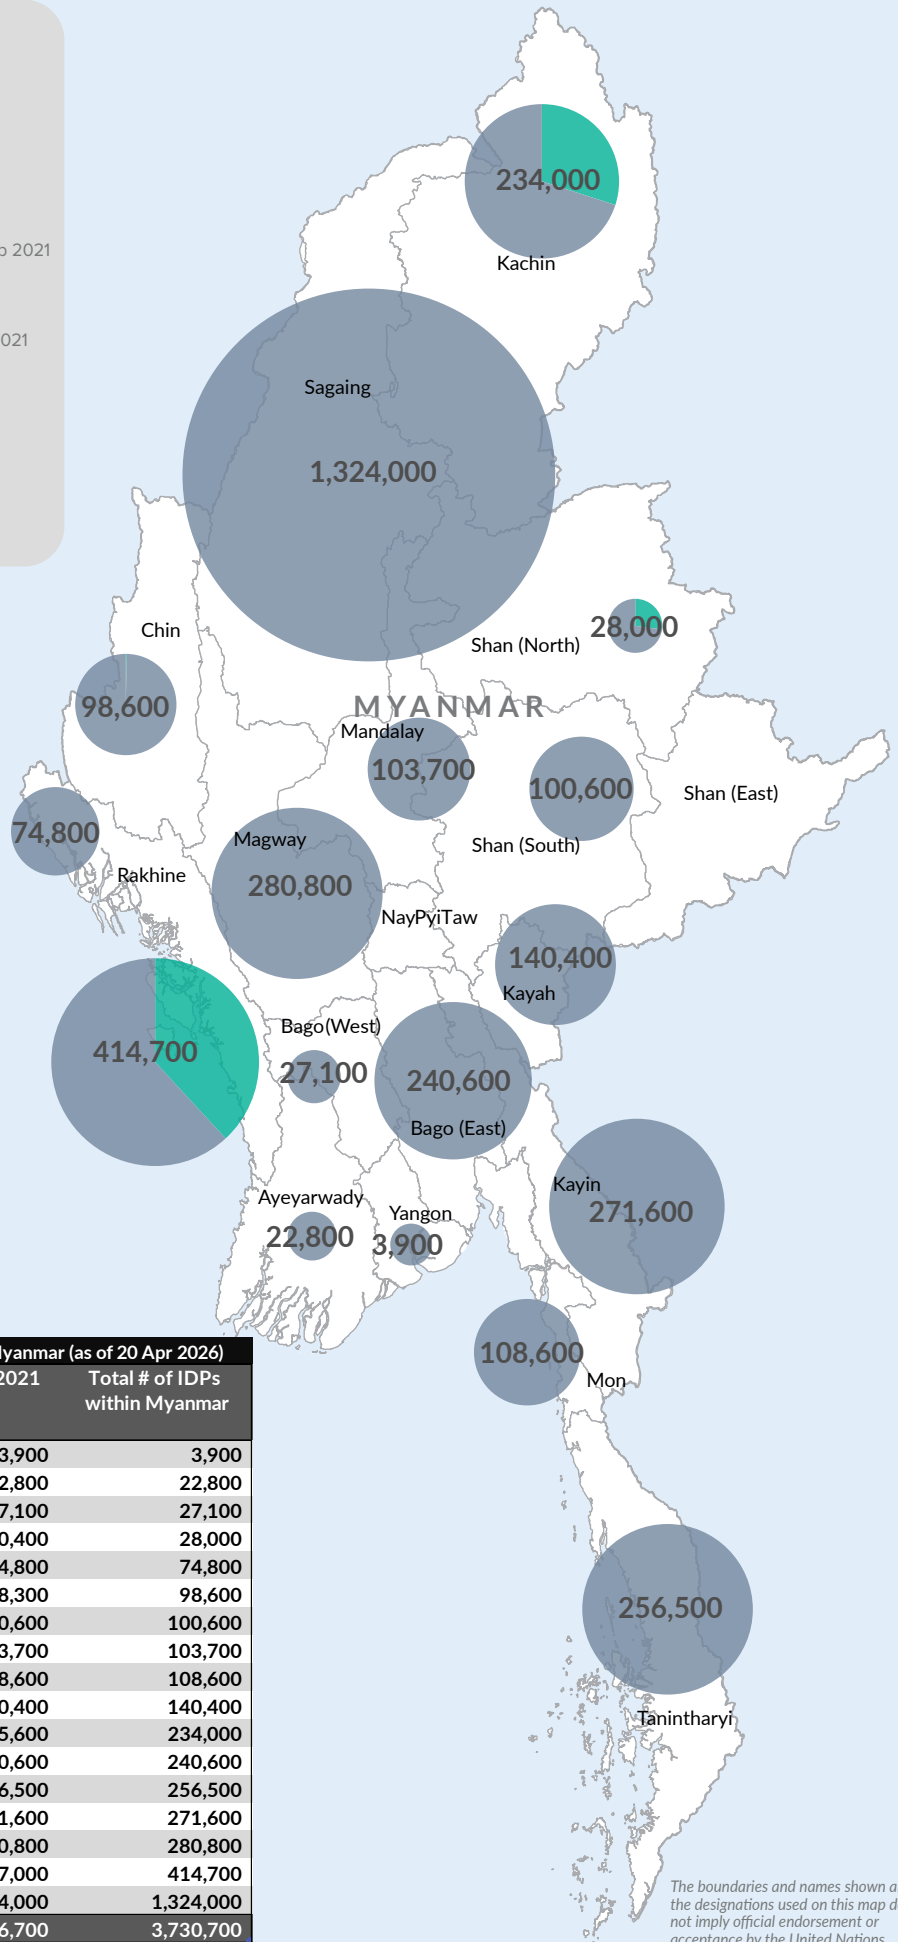

**Key figures**

 **3,496,700**  
estimated number of IDPs

 **204,300\***  
estimated number of displaced to neighbouring countries

**Key figures**

 **3,730,700**

Estimated total IDPs within Myanmar

 **234,000**  
Estimated # of IDPs displaced prior to 1 Feb 2021  
(As of 31 Dec, 2025)

 **3,496,700**  
Estimated # of IDPs displaced post 1 Feb 2021  
(As of 20 Apr 2026)

 Prior to 1 Feb 2021

 Post 1 Feb 2021

Source : UN in Myanmar

The boundaries and names shown and the designations used on this map do not imply official endorsement or acceptance by the United Nations.