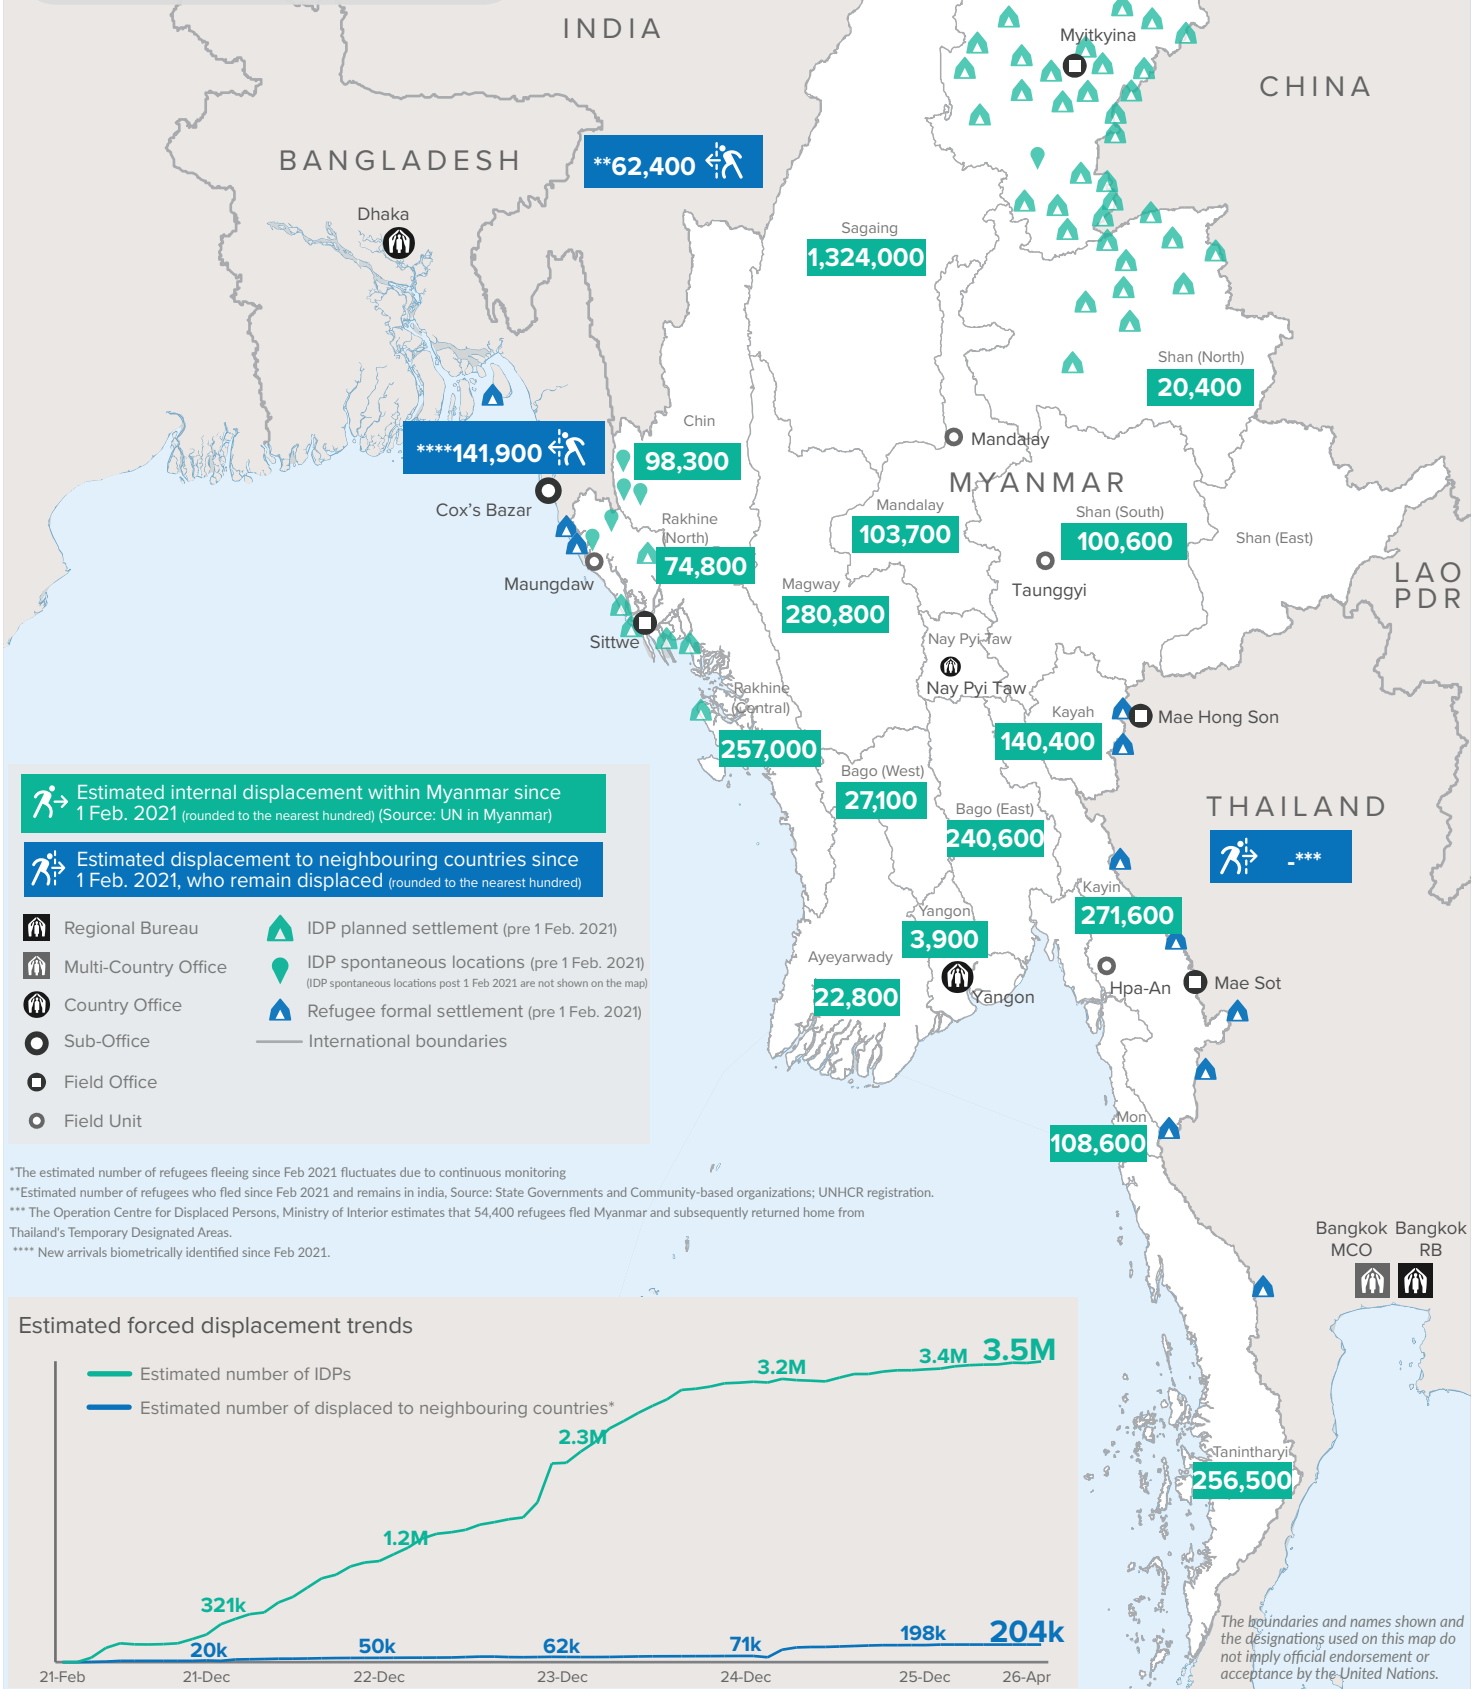

**Key figures**

 **3,496,700**  
estimated number of IDPs

 **204,300\***  
estimated number of displaced to neighbouring countries

**Key figures**

 **3,730,700**

Estimated total IDPs within Myanmar

 **234,000**  
Estimated # of IDPs displaced prior to 1 Feb 2021  
(As of 31 Dec, 2025)

 **3,496,700**  
Estimated # of IDPs displaced post 1 Feb 2021  
(As of 20 Apr 2026)

 Prior to 1 Feb 2021

 Post 1 Feb 2021

Source : UN in Myanmar

The boundaries and names shown and the designations used on this map do not imply official endorsement or acceptance by the United Nations.