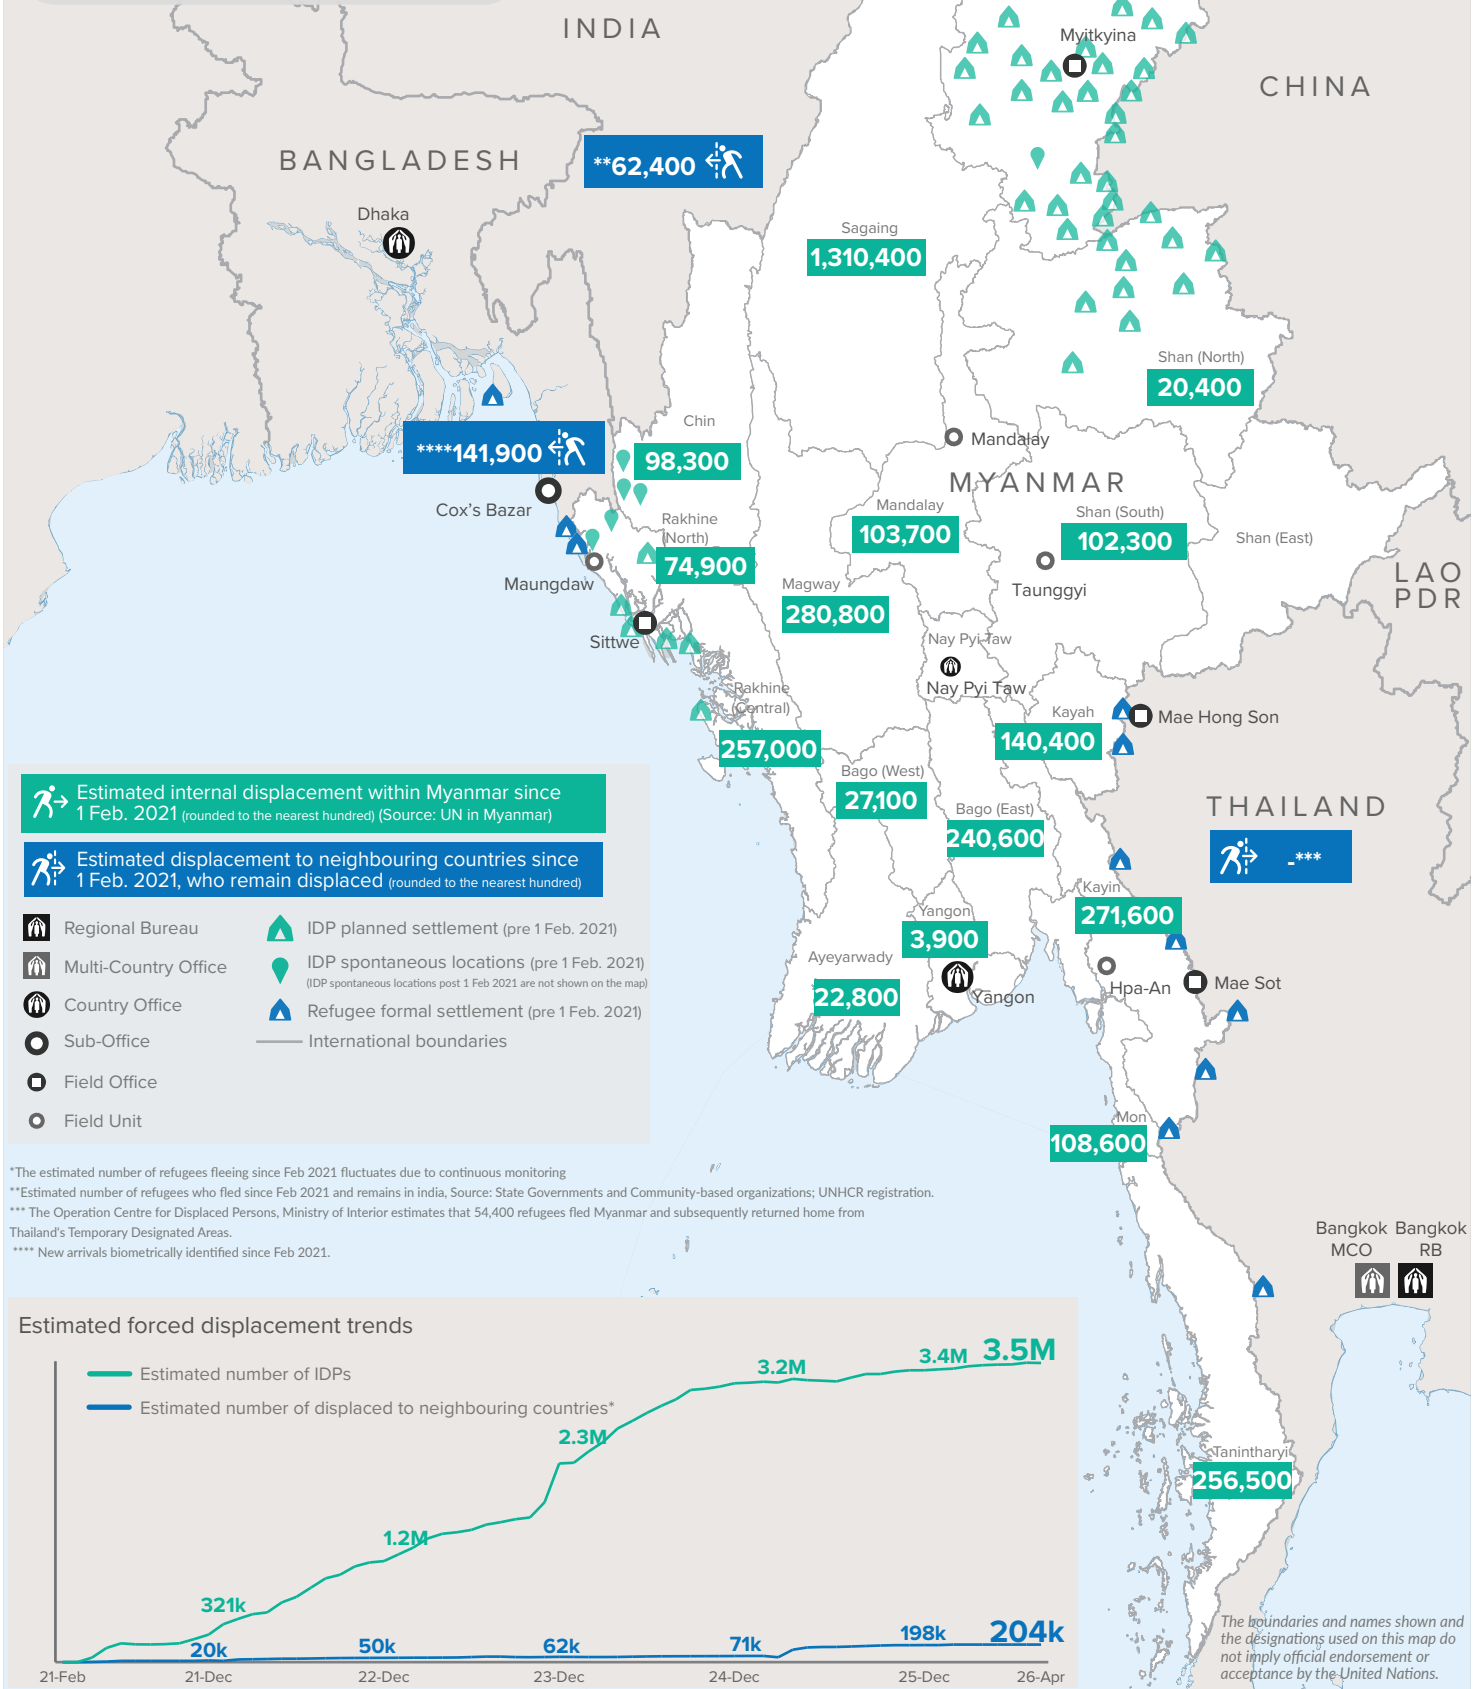

**Key figures**

 **3,479,200**  
estimated number of IDPs

 **204,300\***  
estimated number of displaced to neighbouring countries

**Key figures**

 **3,713,200**

Estimated total IDPs within Myanmar

 **234,000**

Estimated # of IDPs displaced prior to 1 Feb 2021  
(As of 31 Dec, 2025)

 **3,479,200**

Estimated # of IDPs displaced post 1 Feb 2021  
(As of 06 Apr 2026)

 Prior to 1 Feb 2021

 Post 1 Feb 2021

Source : UN in Myanmar

The boundaries and names shown and the designations used on this map do not imply official endorsement or acceptance by the United Nations.