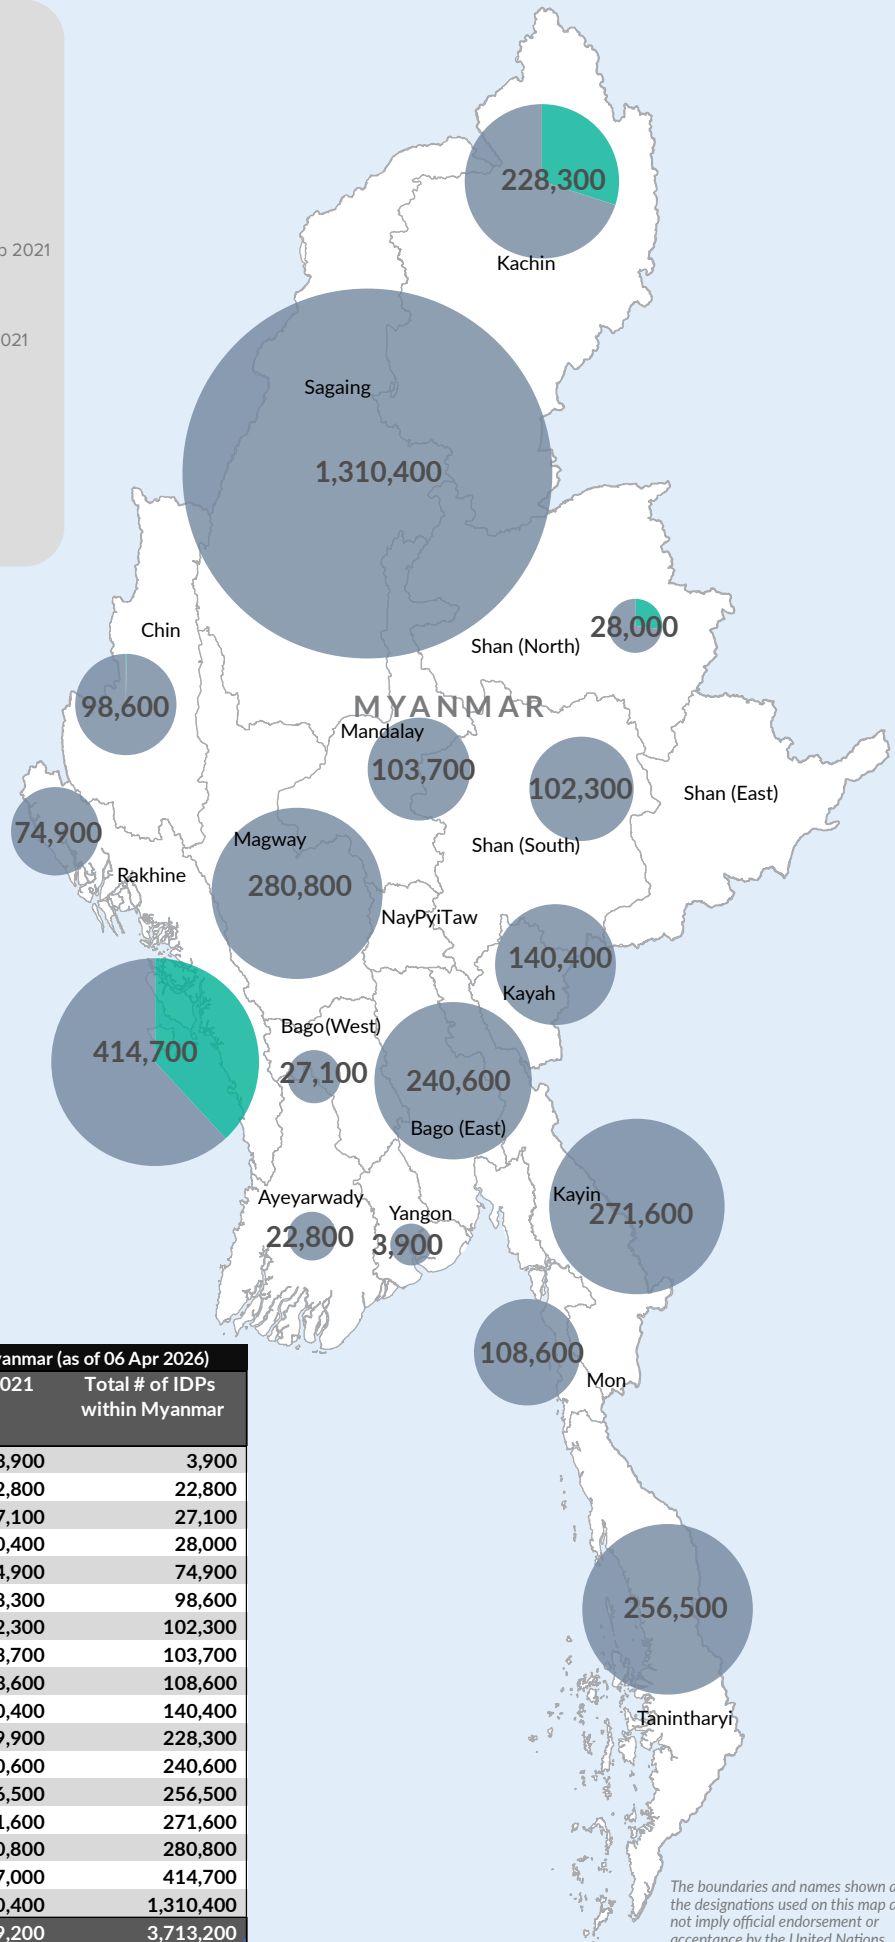

**Key figures**

 **3,479,200**  
estimated number of IDPs

 **204,300\***  
estimated number of displaced to neighbouring countries

**Key figures**

 **3,713,200**

Estimated total IDPs within Myanmar

 **234,000**

Estimated # of IDPs displaced prior to 1 Feb 2021  
(As of 31 Dec, 2025)

 **3,479,200**

Estimated # of IDPs displaced post 1 Feb 2021  
(As of 06 Apr 2026)

 Prior to 1 Feb 2021

 Post 1 Feb 2021

Source : UN in Myanmar

The boundaries and names shown and the designations used on this map do not imply official endorsement or acceptance by the United Nations.