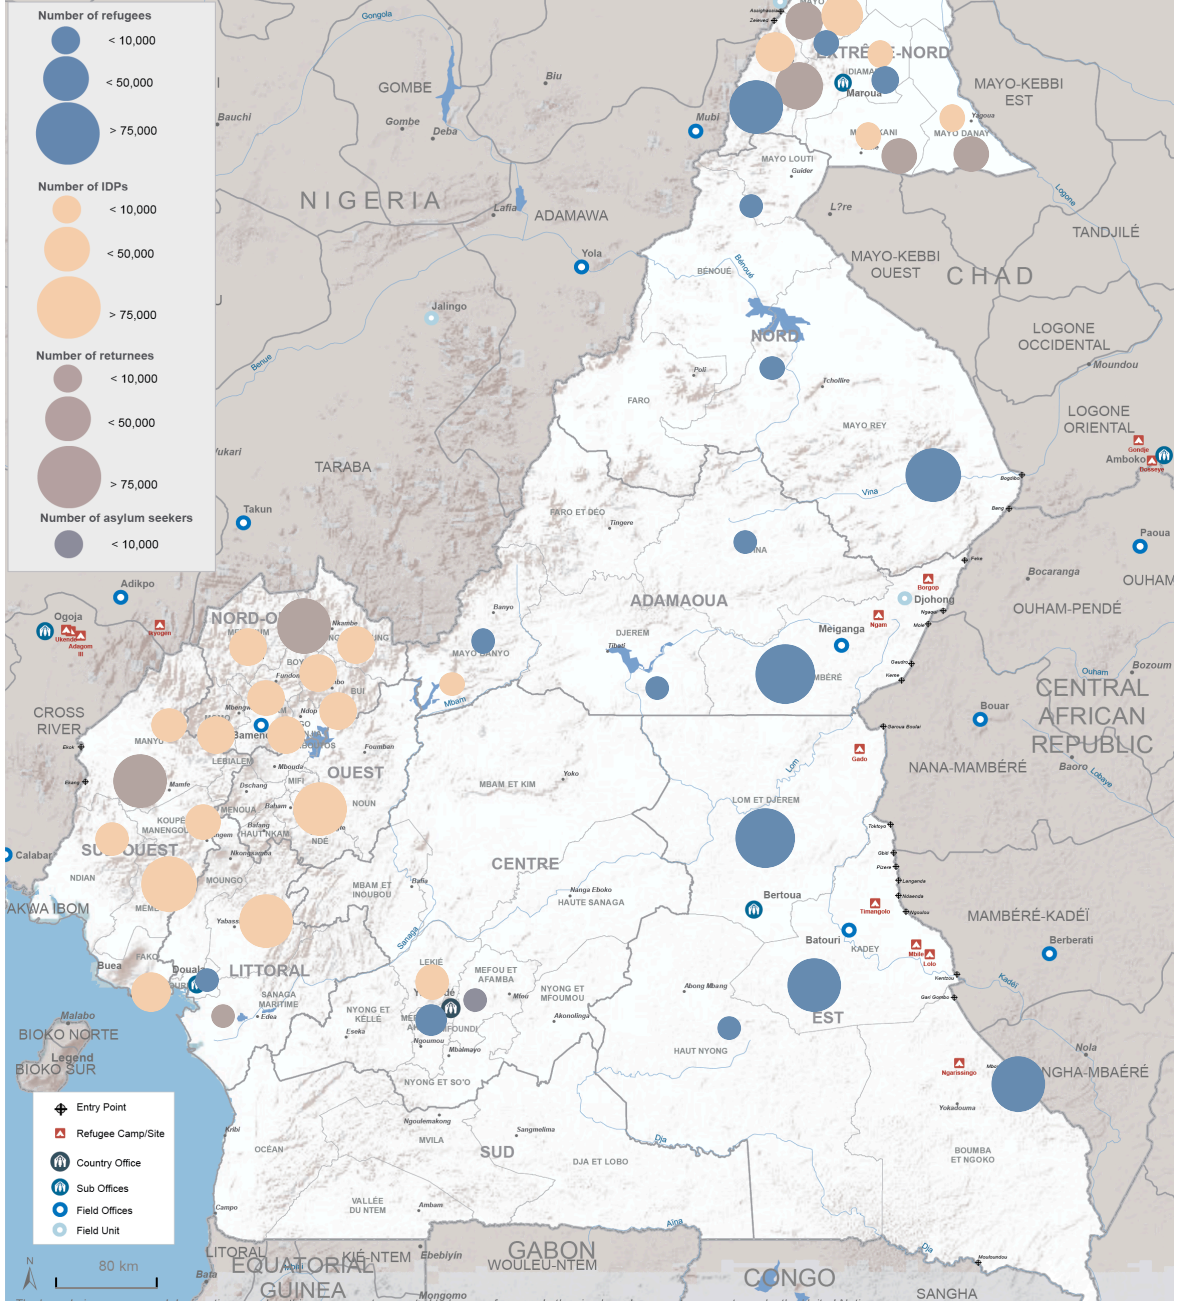

**2,224,546** TOTAL FORCIBLY DISPLCED PERSONS

**281,300** CENTRAL AFRICAN REFUGEES

**124,382** NIGERIAN PERSONS

**3,697** REFUGEES OTHERS NATIONALITIES

**20,068** ASYLUM SEEKERS

**1,004,257** INTERNALLY DISPLCED PERSONS (IDPs)

**790,842** RETURNEES IDPs

The boundaries, names, and designations used on this map are not warranted to be error free nor do they imply endorsement or acceptance by the United Nations.

Returnees & IDPs: Source: IOM, OCHA  
 Refugees & Asylum Seekers: Source: UNHCR