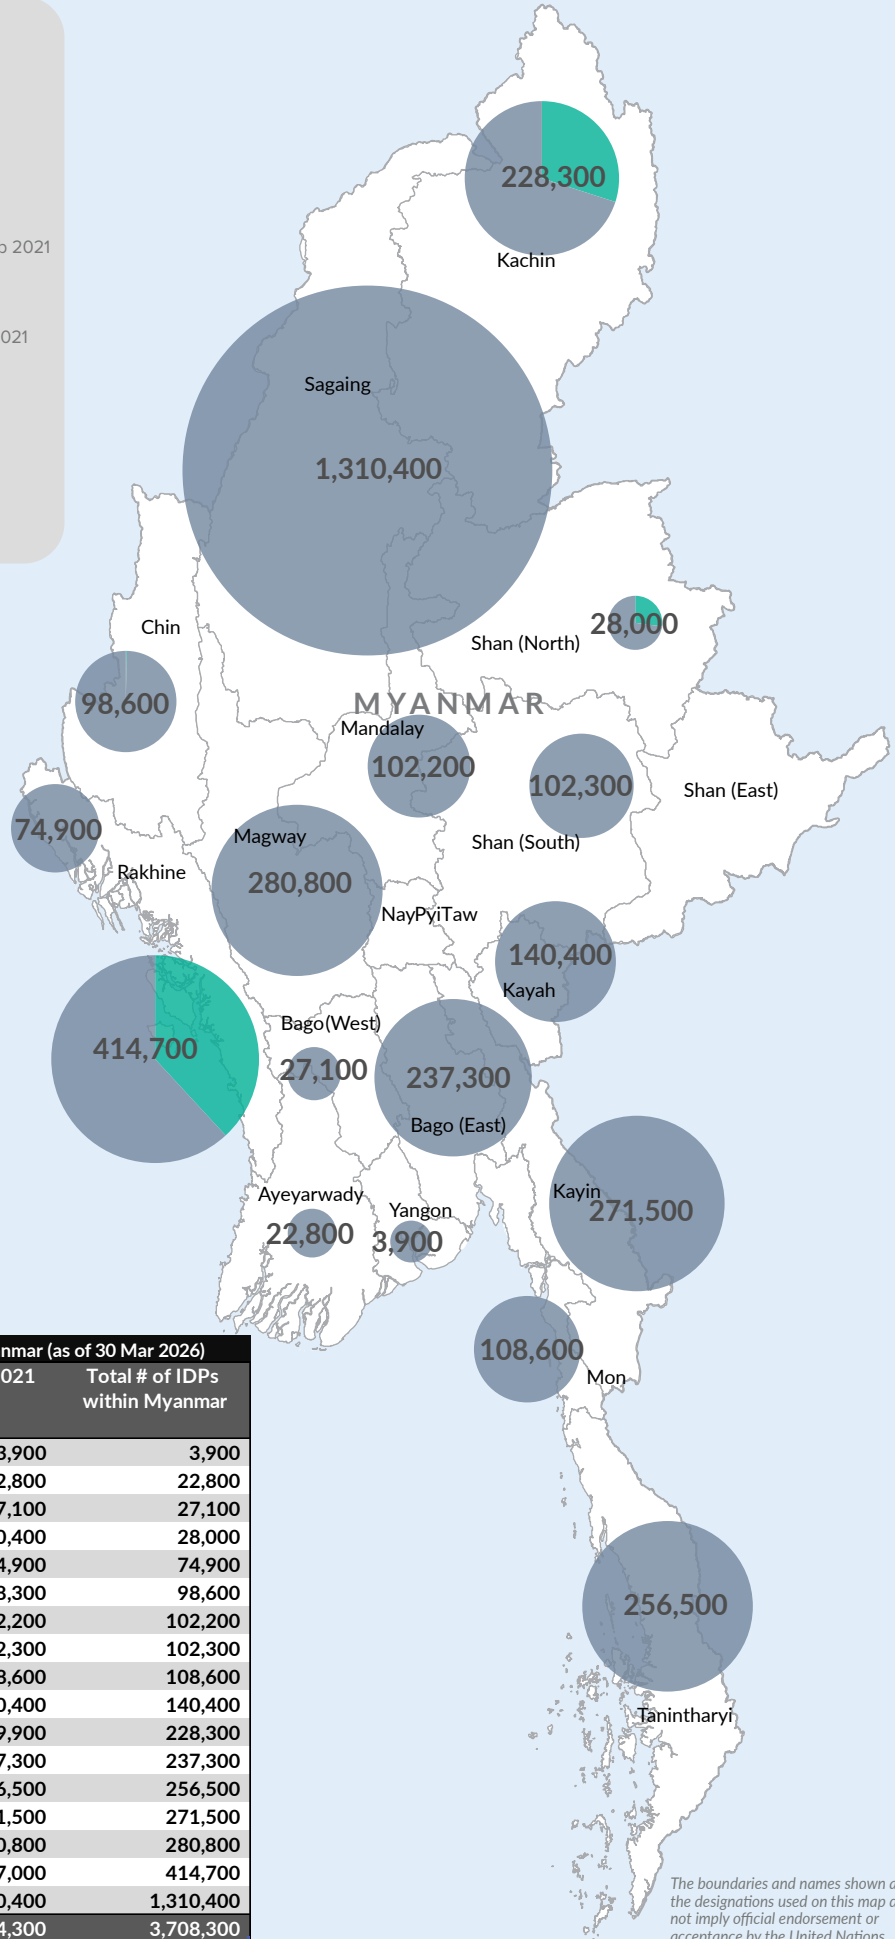

Key figures

 **3,708,300**

Estimated total IDPs within Myanmar

 **234,000**
Estimated # of IDPs displaced prior to 1 Feb 2021
(As of 31 Dec, 2025)

 **3,474,300**
Estimated # of IDPs displaced post 1 Feb 2021
(As of 30 Mar 2026)

 Prior to 1 Feb 2021

 Post 1 Feb 2021

Source : UN in Myanmar

The boundaries and names shown and the designations used on this map do not imply official endorsement or acceptance by the United Nations.

Key figures

 **3,474,300**
estimated number of IDPs

 **204,300***
estimated number of displaced to neighbouring countries