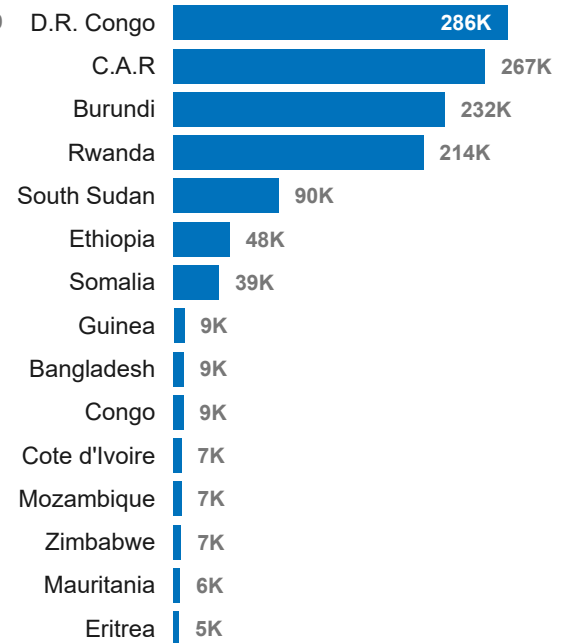

Refugees by Country of Asylum

Refugees by Country of Origin

Internally Displaced Persons

Refugees annual trend of displacement | 2016 - 2026

Total Refugees, Asylum- Seekers, Refugees Returnees, Stateless and IDPs in the SADC Region

The boundaries and names shown and the designations used on this map do not imply official endorsement or acceptance by the United Nations.