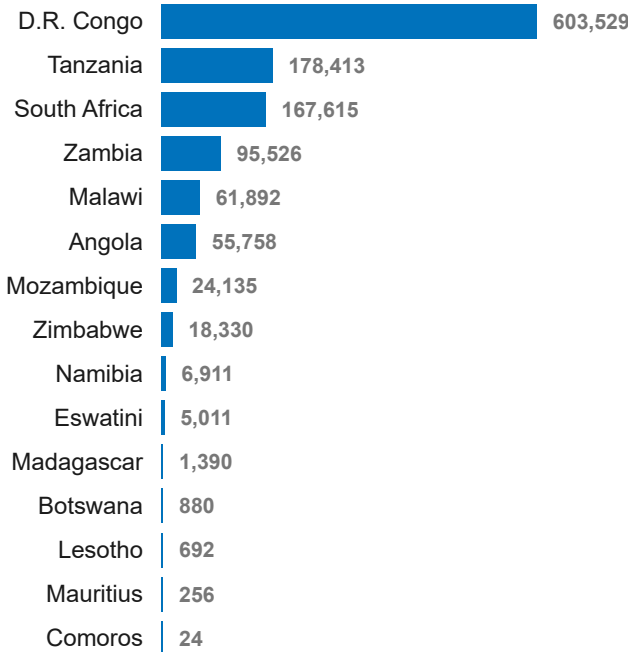

Refugees by Country of Asylum

Refugees by Country of Origin

Internally Displaced Persons

Refugees annual trend of displacement | 2016 - 2026

Total Refugees, Asylum- Seekers, Refugees Returnees, Stateless and IDPs in the SADC Region

The boundaries and names shown and the designations used on this map do not imply official endorsement or acceptance by the United Nations.