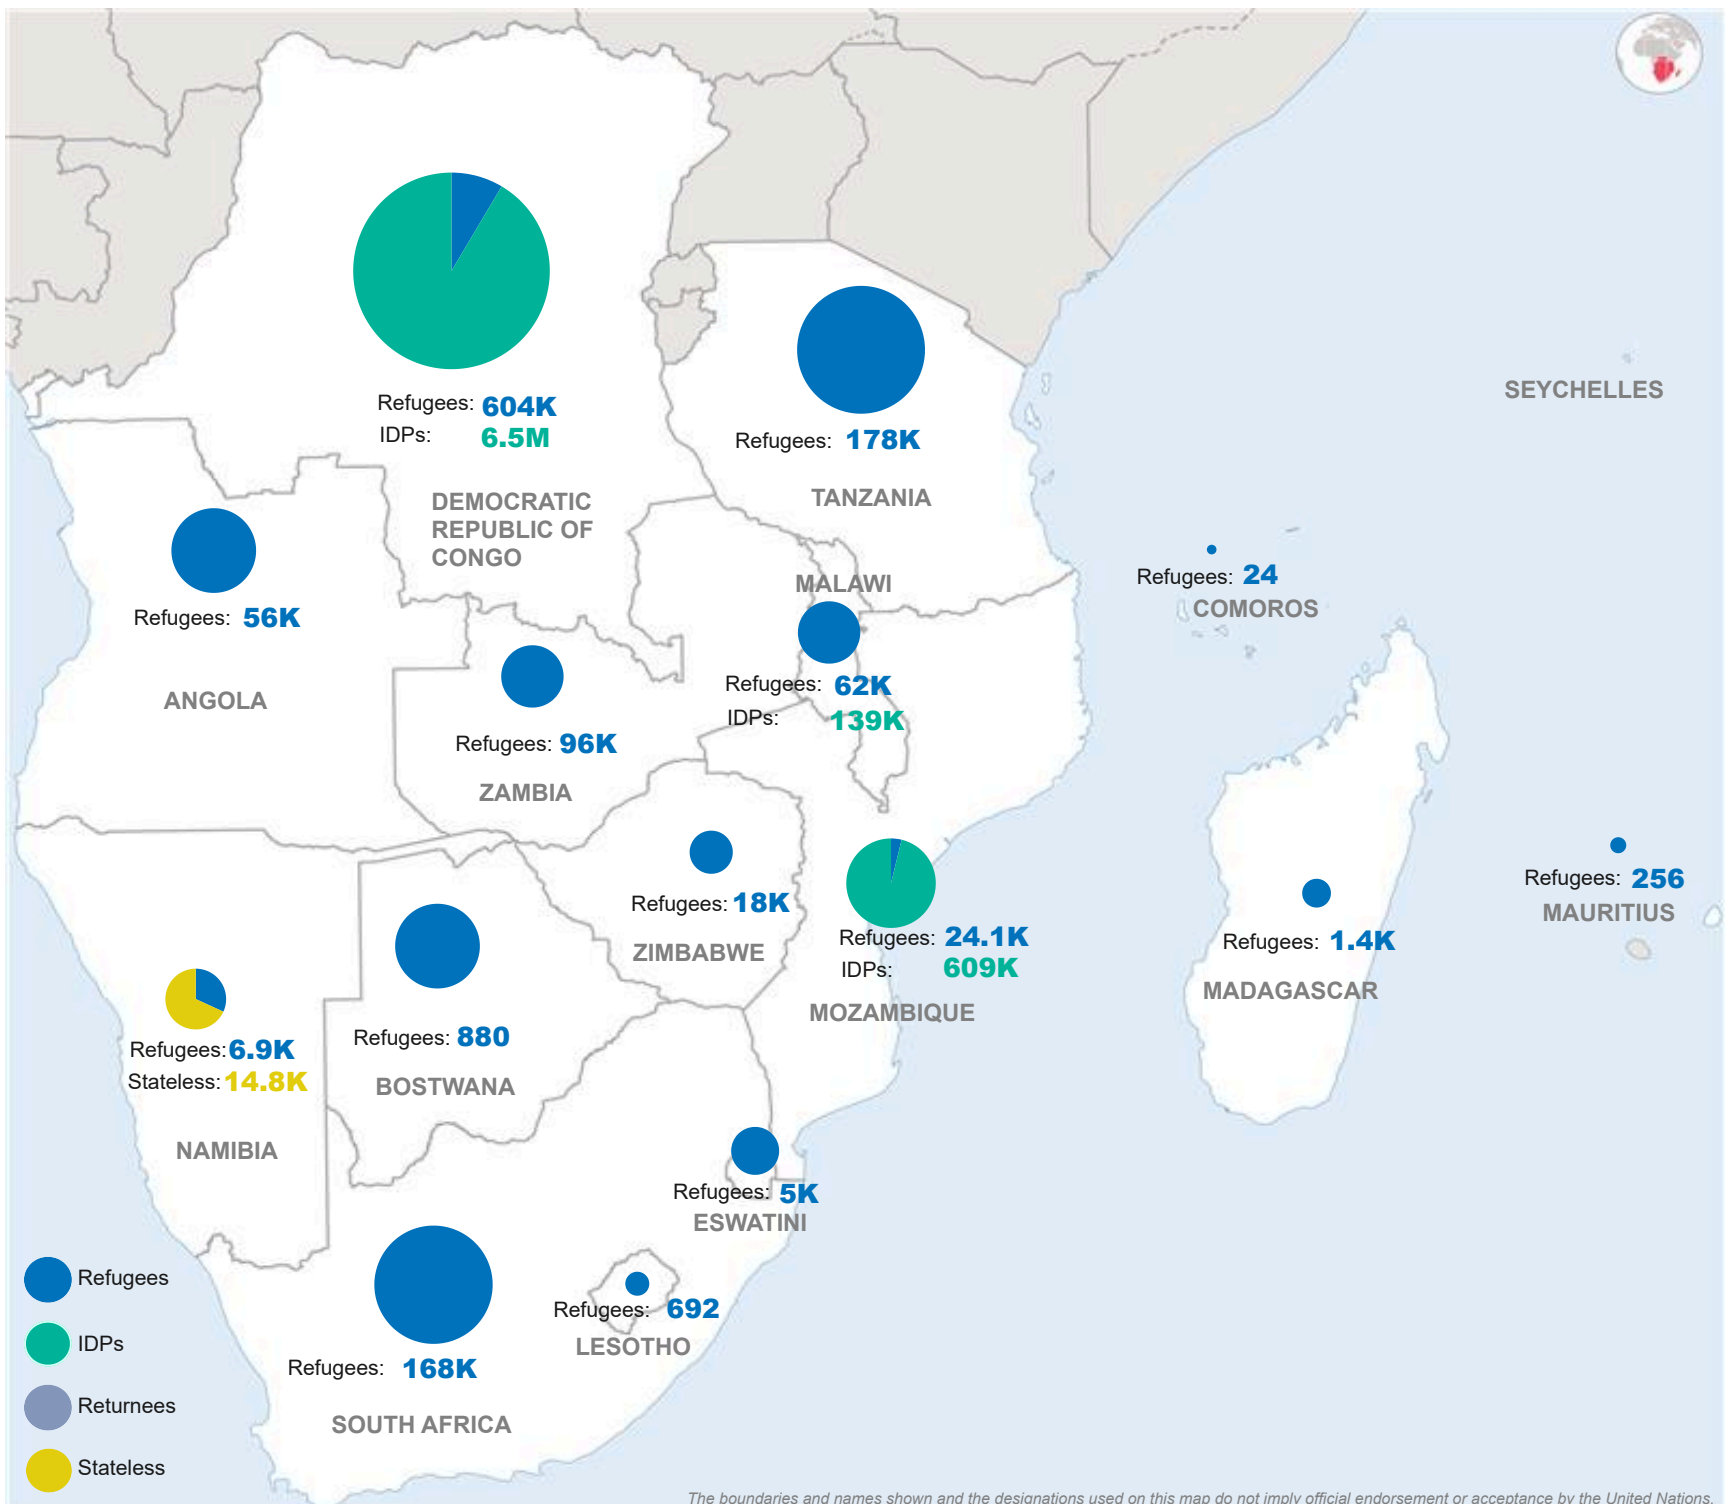

Refugees by Country of Asylum

Refugees by Country of Origin

Internally Displaced Persons

Refugees annual trend of displacement | 2016 - 2026

Total Refugees, Asylum- Seekers, Refugees Returnees, Stateless and IDPs in the SADC Region

The boundaries and names shown and the designations used on this map do not imply official endorsement or acceptance by the United Nations.