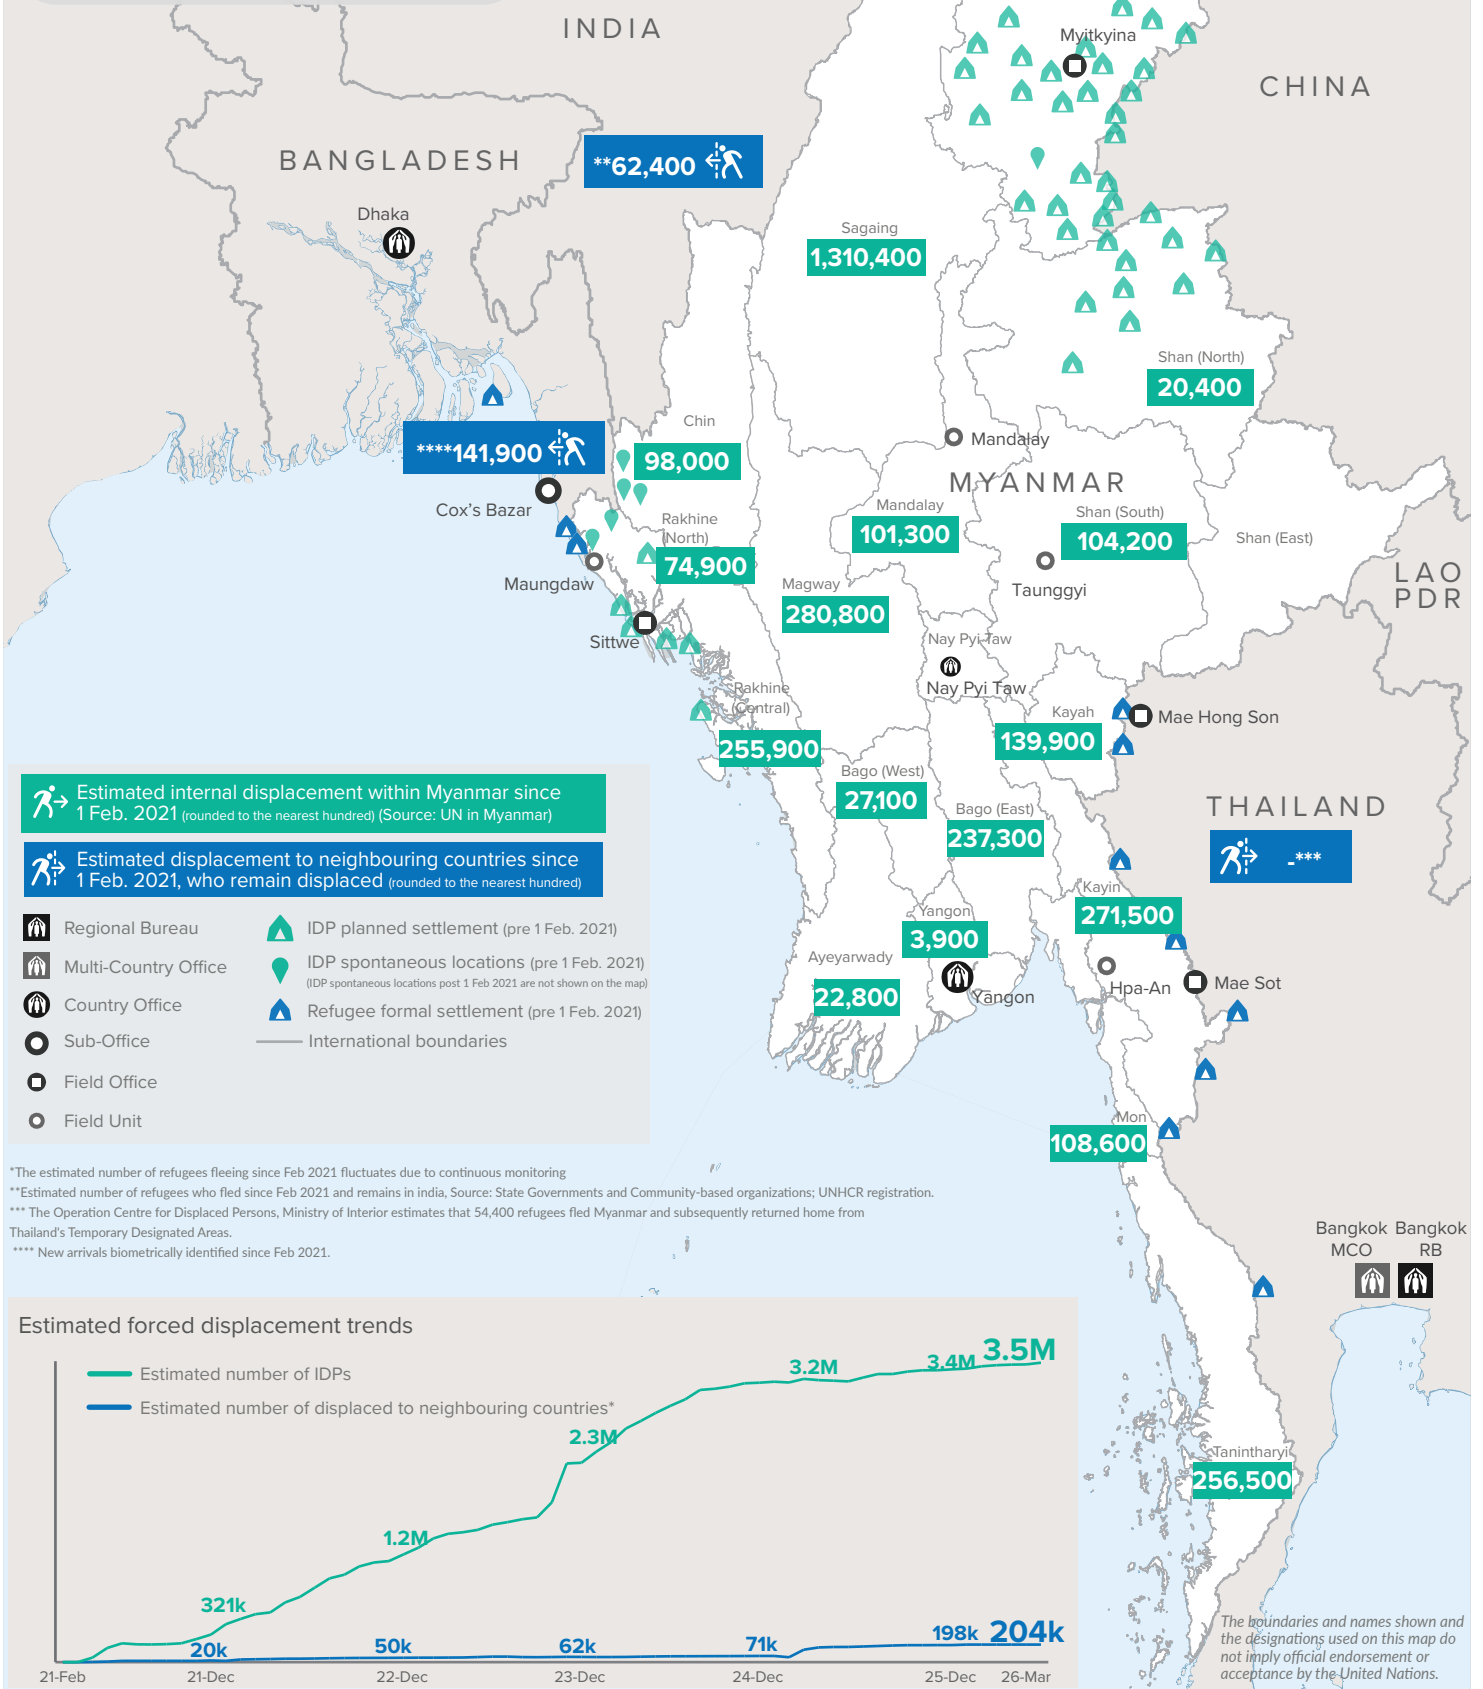

**Key figures**

 **3,473,400**  
estimated number of IDPs

 **204,300\***  
estimated number of displaced to neighbouring countries

**Key figures**

 **3,707,400**

Estimated total IDPs within Myanmar

 **234,000**

Estimated # of IDPs displaced prior to 1 Feb 2021  
(As of 31 Dec, 2025)

 **3,473,400**

Estimated # of IDPs displaced post 1 Feb 2021  
(As of 23 Mar 2026)

 Prior to 1 Feb 2021

 Post 1 Feb 2021

Source : UN in Myanmar

The boundaries and names shown and the designations used on this map do not imply official endorsement or acceptance by the United Nations.