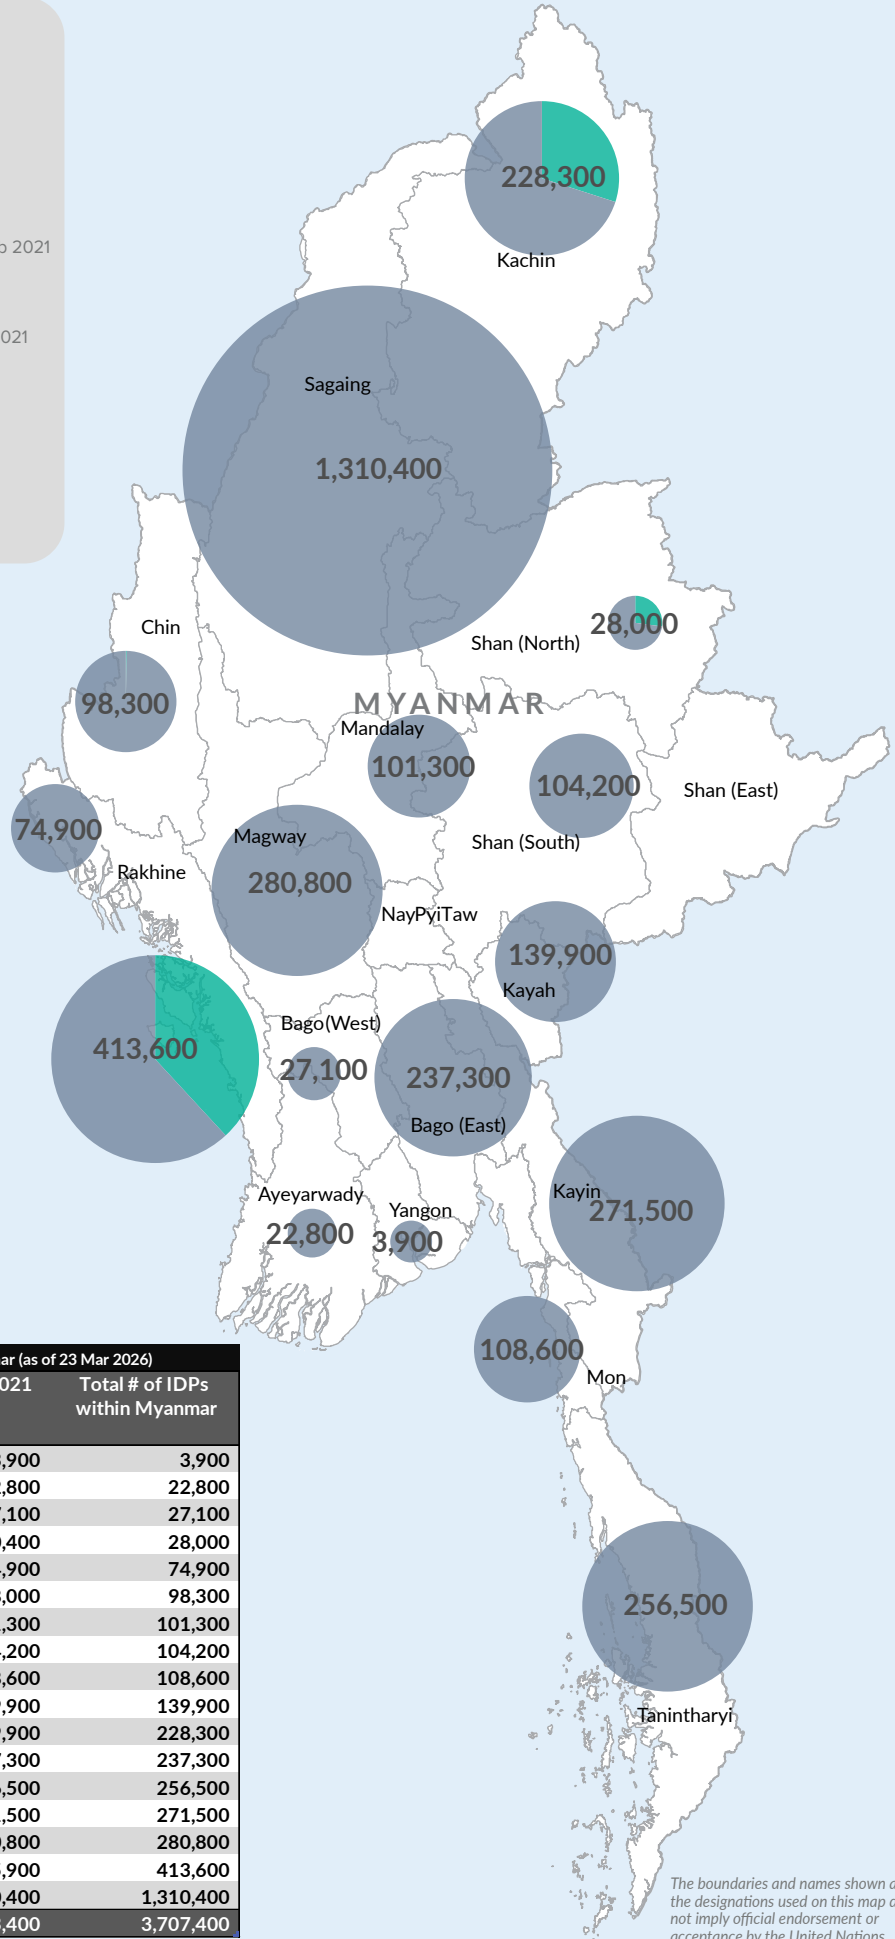

**Key figures**

 **3,473,400**  
estimated number of IDPs

 **204,300\***  
estimated number of displaced to neighbouring countries

**Key figures**

 **3,707,400**

Estimated total IDPs within Myanmar

 **234,000**

Estimated # of IDPs displaced prior to 1 Feb 2021  
(As of 31 Dec, 2025)

 **3,473,400**

Estimated # of IDPs displaced post 1 Feb 2021  
(As of 23 Mar 2026)

 Prior to 1 Feb 2021

 Post 1 Feb 2021

Source : UN in Myanmar

The boundaries and names shown and the designations used on this map do not imply official endorsement or acceptance by the United Nations.