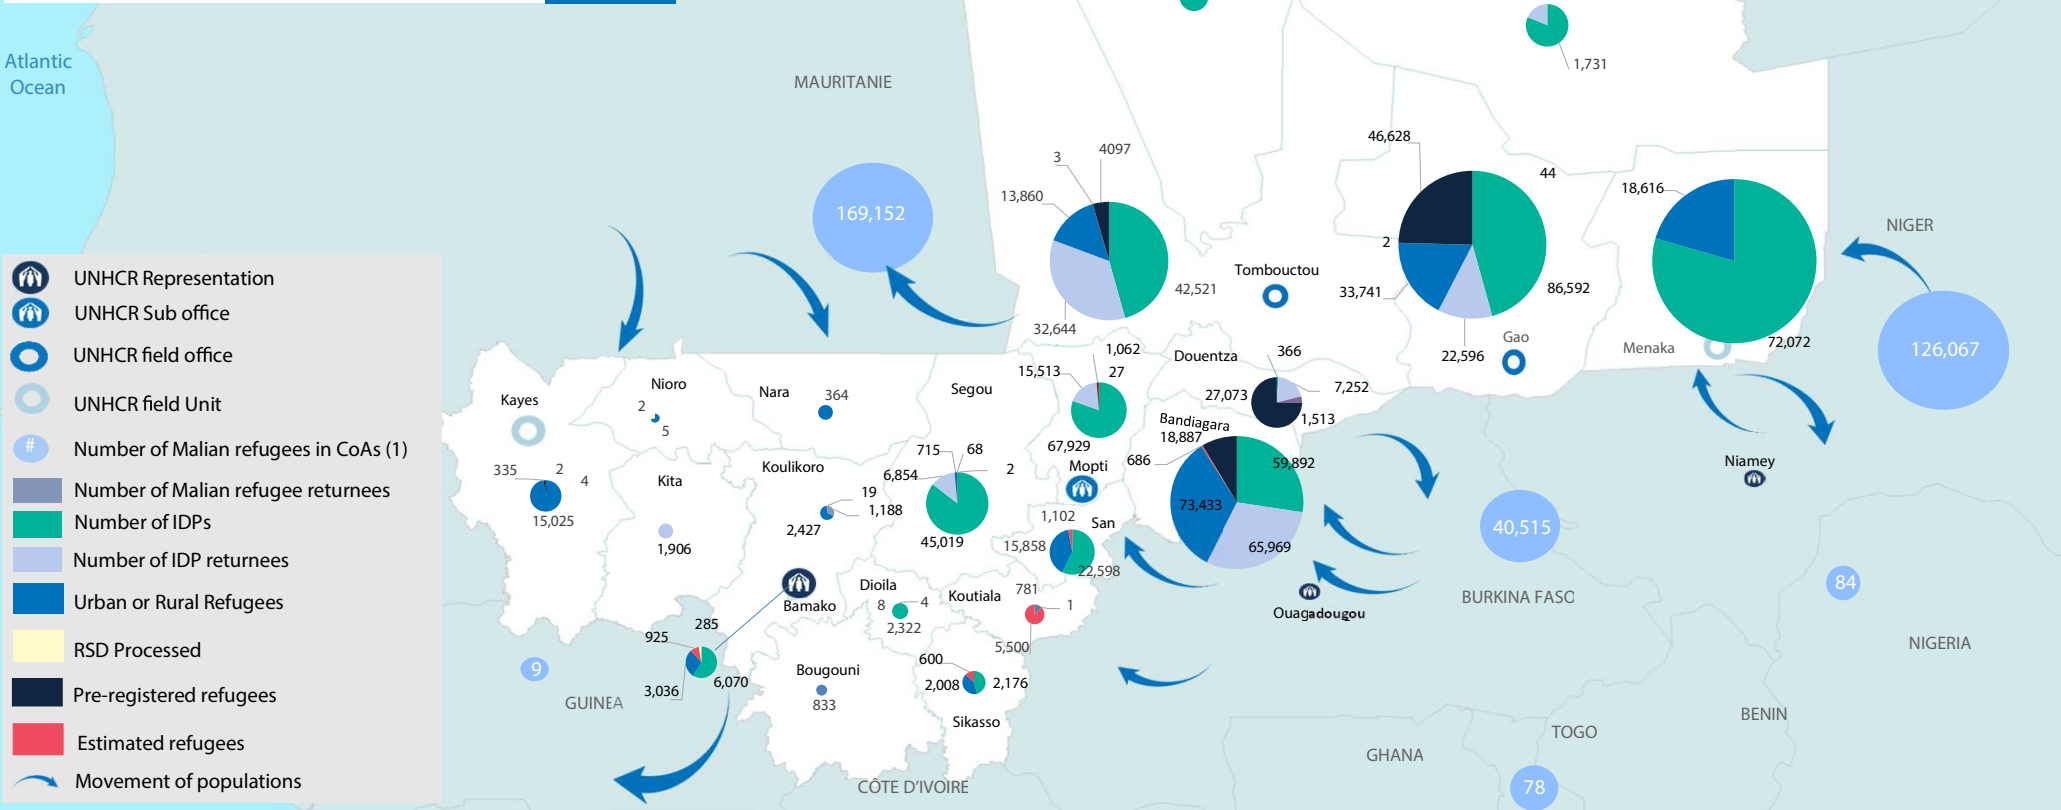

KEY FIGURES

Malian refugees in asylum countries (UNHCR) (1)	335,905
Malian refugees returnees (Government, CNR) (2)	46
IDPs (Government, DNDS) (3)	414,524
IDP returnees (Government, DNDS) (4)	153,132
All Refugees in Mali (Government, CNCR)	279,478
● Registered refugees	182,141
● Pre-registered refugees	97,020
● RSD Processed	317
Unregistered refugees	8,908

Refugees in Mali by country of origin (verified and registered)

Burkina Faso	127,912
Niger	37,233
Mauritania	15,049
Centrafrique	1,407
RD Congo	306
Autres	181
Rep Congo	53

The boundaries and names shown and the designations used on this map do not imply official endorsement or acceptance by the United Nations.

(5) All refugees = Registered refugees + Pre-registered refugees

(1) Malian refugees in asylum countries, source: data.unhcr.org

(2) Malian refugees returned current year

(3) IDPs as of September 2025

(4) IDPs returnees for the last 3 years