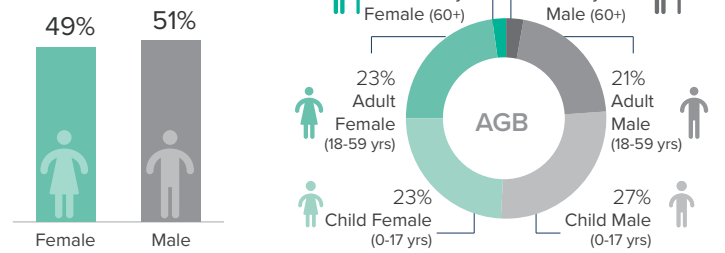

Refugees

861 K*
Total Refugees in Sudan.¹
*859,945 individual.

18 K are persons with disabilities.¹
¹ as of 31 October 2025

Population Distribution¹

Age-gender Breakdown¹

Data Source: CoR, UNHCR

Refugees Trend by Year (Since 2010)¹

IDPs

9.6 M
Total Internally Displaced Persons (IDPs) in Sudan.²

17% Living in formal camps.²

Population Distribution²

Age-gender Breakdown²

Data Source: UNHCR, IOM, OCHA

IDPs Trend by Year (Since 2010)