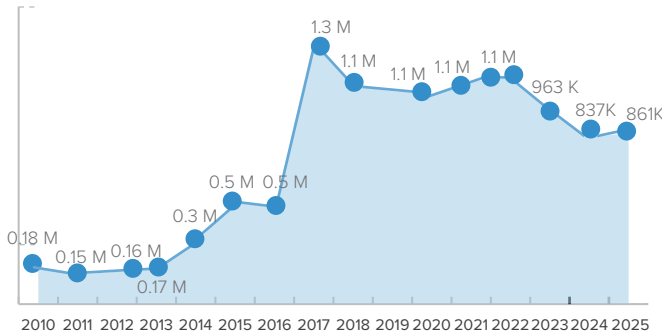

Refugees

861 K*
Total Refugees in Sudan.¹
*859,945 individual.

18 K are persons with disabilities.¹
¹ as of 31 October 2025

Population Distribution¹

Age-gender Breakdown¹

Data Source: CoR, UNHCR

Refugees Trend by Year (Since 2010)¹

IDPs

9.6 M
Total Internally Displaced Persons (IDPs) in Sudan.²

17% Living in formal camps.²

Population Distribution²

Age-gender Breakdown²

Data Source: UNHCR, IOM, OCHA

IDPs Trend by Year (Since 2010)