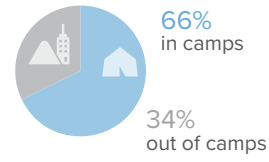

Refugees

861 K*
Total Refugees in Sudan.¹
*859,945 individual.

18 K are persons with disabilities.¹
¹ as of 31 October 2025

Population Distribution¹

Age-gender Breakdown¹

Data Source: CoR, UNHCR

Refugees Trend by Year (Since 2010)¹