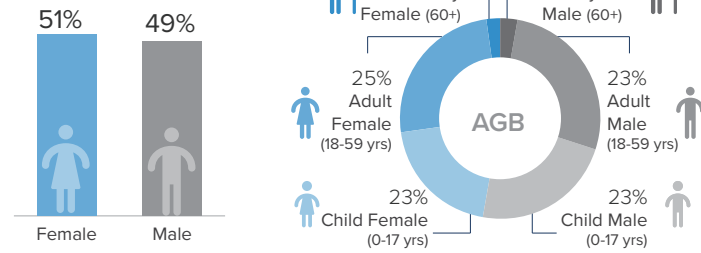

Refugees

861 K*
Total Refugees in Sudan.¹
*859,945 individual.

18 K are persons with disabilities.¹
¹ as of 31 October 2025

Population Distribution¹

Age-gender Breakdown¹

Data Source: CoR, UNHCR

Refugees Trend by Year (Since 2010)¹

IDPs

9.6 M
Total Internally Displaced Persons (IDPs) in Sudan.²

17% Living in formal camps.²

Population Distribution²

Age-gender Breakdown²

Data Source: UNHCR, IOM, OCHA

IDPs Trend by Year (Since 2010)