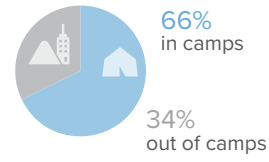

Refugees

859 K*
Total Refugees in Sudan.¹
*859,945 individual.

18 K are persons with disabilities.¹
¹ as of 31 October 2025

Population Distribution¹

Age-gender Breakdown¹

Data Source: CoR, UNHCR

Refugees Trend by Year (Since 2010)¹

IDPs

9.5 M
Total Internally Displaced Persons (IDPs) in Sudan.²

17% Living in formal camps.²

Population Distribution²

Age-gender Breakdown²

Data Source: UNHCR, IOM, OCHA

IDPs Trend by Year (Since 2010)