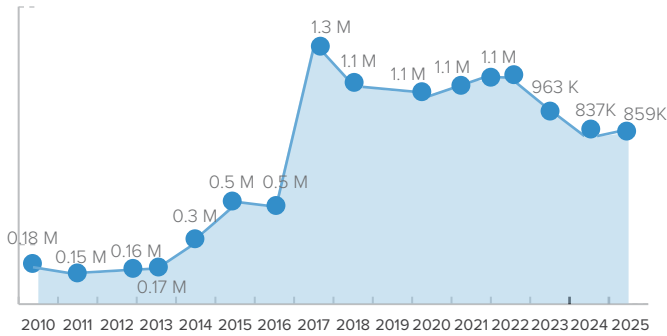

Refugees

859 K*
Total Refugees in Sudan.¹
*859,945 individual.

18 K are persons with disabilities.¹
¹ as of 31 October 2025

Population Distribution¹

Age-gender Breakdown¹

Data Source: CoR, UNHCR

Refugees Trend by Year (Since 2010)¹

IDPs

9.5 M
Total Internally Displaced Persons (IDPs) in Sudan.²

17% Living in formal camps.²

Population Distribution²

Age-gender Breakdown²

Data Source: UNHCR, IOM, OCHA

IDPs Trend by Year (Since 2010)