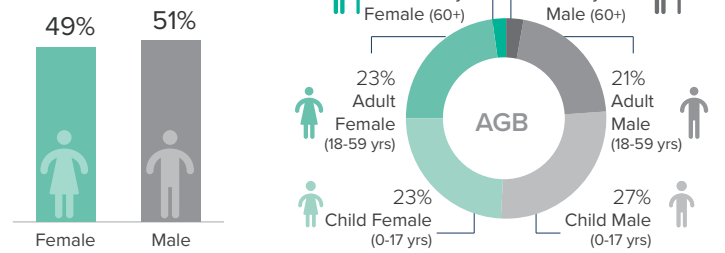

Refugees

859 K*
Total Refugees in Sudan.¹
*859,945 individual.

18 K are persons with disabilities.¹
¹ as of 31 October 2025

Population Distribution¹

Age-gender Breakdown¹

Data Source: CoR, UNHCR

Refugees Trend by Year (Since 2010)¹

IDPs

9.5 M
Total Internally Displaced Persons (IDPs) in Sudan.²

17% Living in formal camps.²

Population Distribution²

Age-gender Breakdown²

Data Source: UNHCR, IOM, OCHA

IDPs Trend by Year (Since 2010)