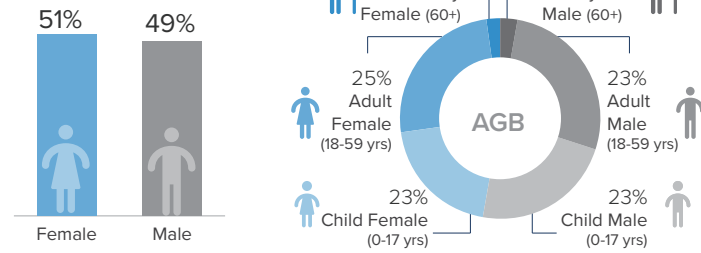

Refugees

859 K*
Total Refugees in Sudan.¹
*859,945 individual.

18 K are persons with disabilities.¹
¹ as of 31 October 2025

Population Distribution¹

Age-gender Breakdown¹

Data Source: CoR, UNHCR

Refugees Trend by Year (Since 2010)¹

IDPs

9.5 M
Total Internally Displaced Persons (IDPs) in Sudan.²

17% Living in formal camps.²

Population Distribution²

Age-gender Breakdown²

Data Source: UNHCR, IOM, OCHA

IDPs Trend by Year (Since 2010)