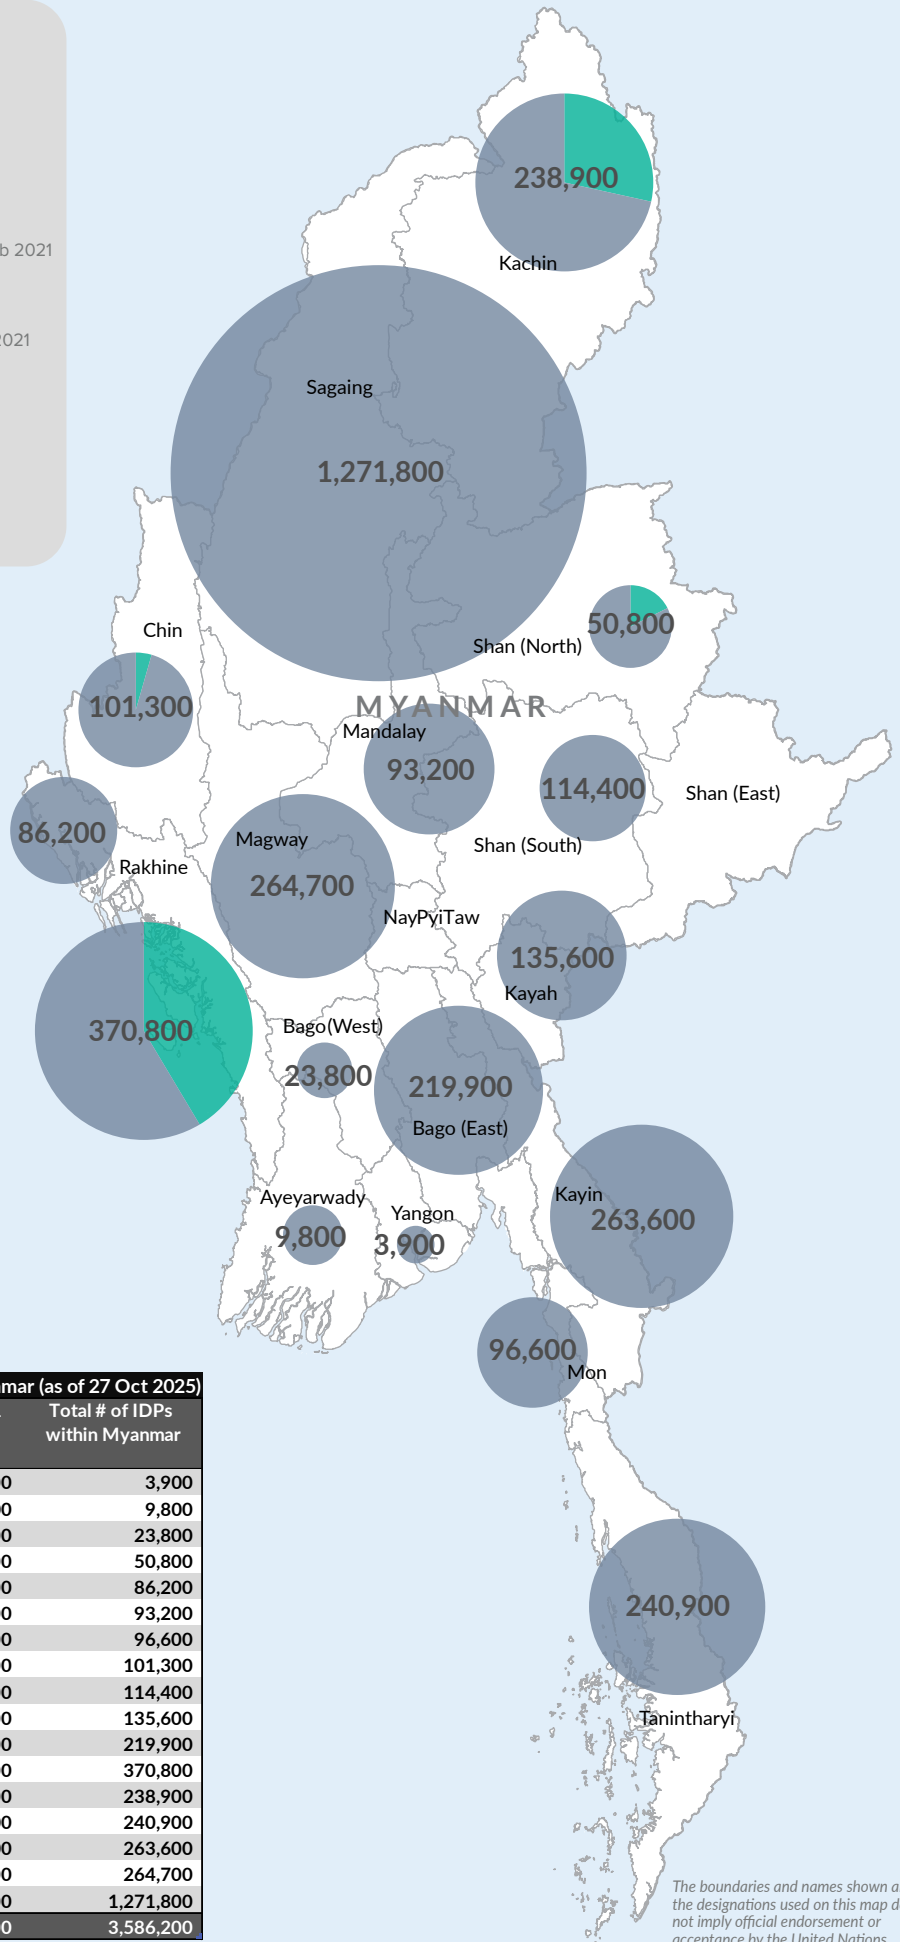

Key figures

 **3,341,700**
estimated number of IDPs

 **197,500***
estimated number of displaced to neighbouring countries

 Estimated internal displacement within Myanmar since 1 Feb. 2021 (rounded to the nearest hundred) (Source: UN in Myanmar)

*The estimated number of refugees fleeing since Feb 2021 fluctuates due to continuous monitoring
 **Estimated number of refugees who fled since Feb 2021 and remains in India, Source: State Governments and Community-based organizations; UNHCR registration.
 *** The Operation Centre for Displaced Persons, Ministry of Interior estimates that 54,400 refugees fled Myanmar and subsequently returned home from Thailand's Temporary Designated Areas.
 **** New arrivals biometrically identified since Feb 2021.

Estimated forced displacement trends

The boundaries and names shown and the designations used on this map do not imply official endorsement or acceptance by the United Nations.

Key figures

3,586,200

Estimated total IDPs within Myanmar

244,500

 Estimated # of IDPs displaced prior to 1 Feb 2021
 (As of 30 Jun, 2025)

3,341,700

 Estimated # of IDPs displaced post 1 Feb 2021
 (As of 27 Oct 2025)

 Prior to 1 Feb 2021

 Post 1 Feb 2021

Source : UN in Myanmar