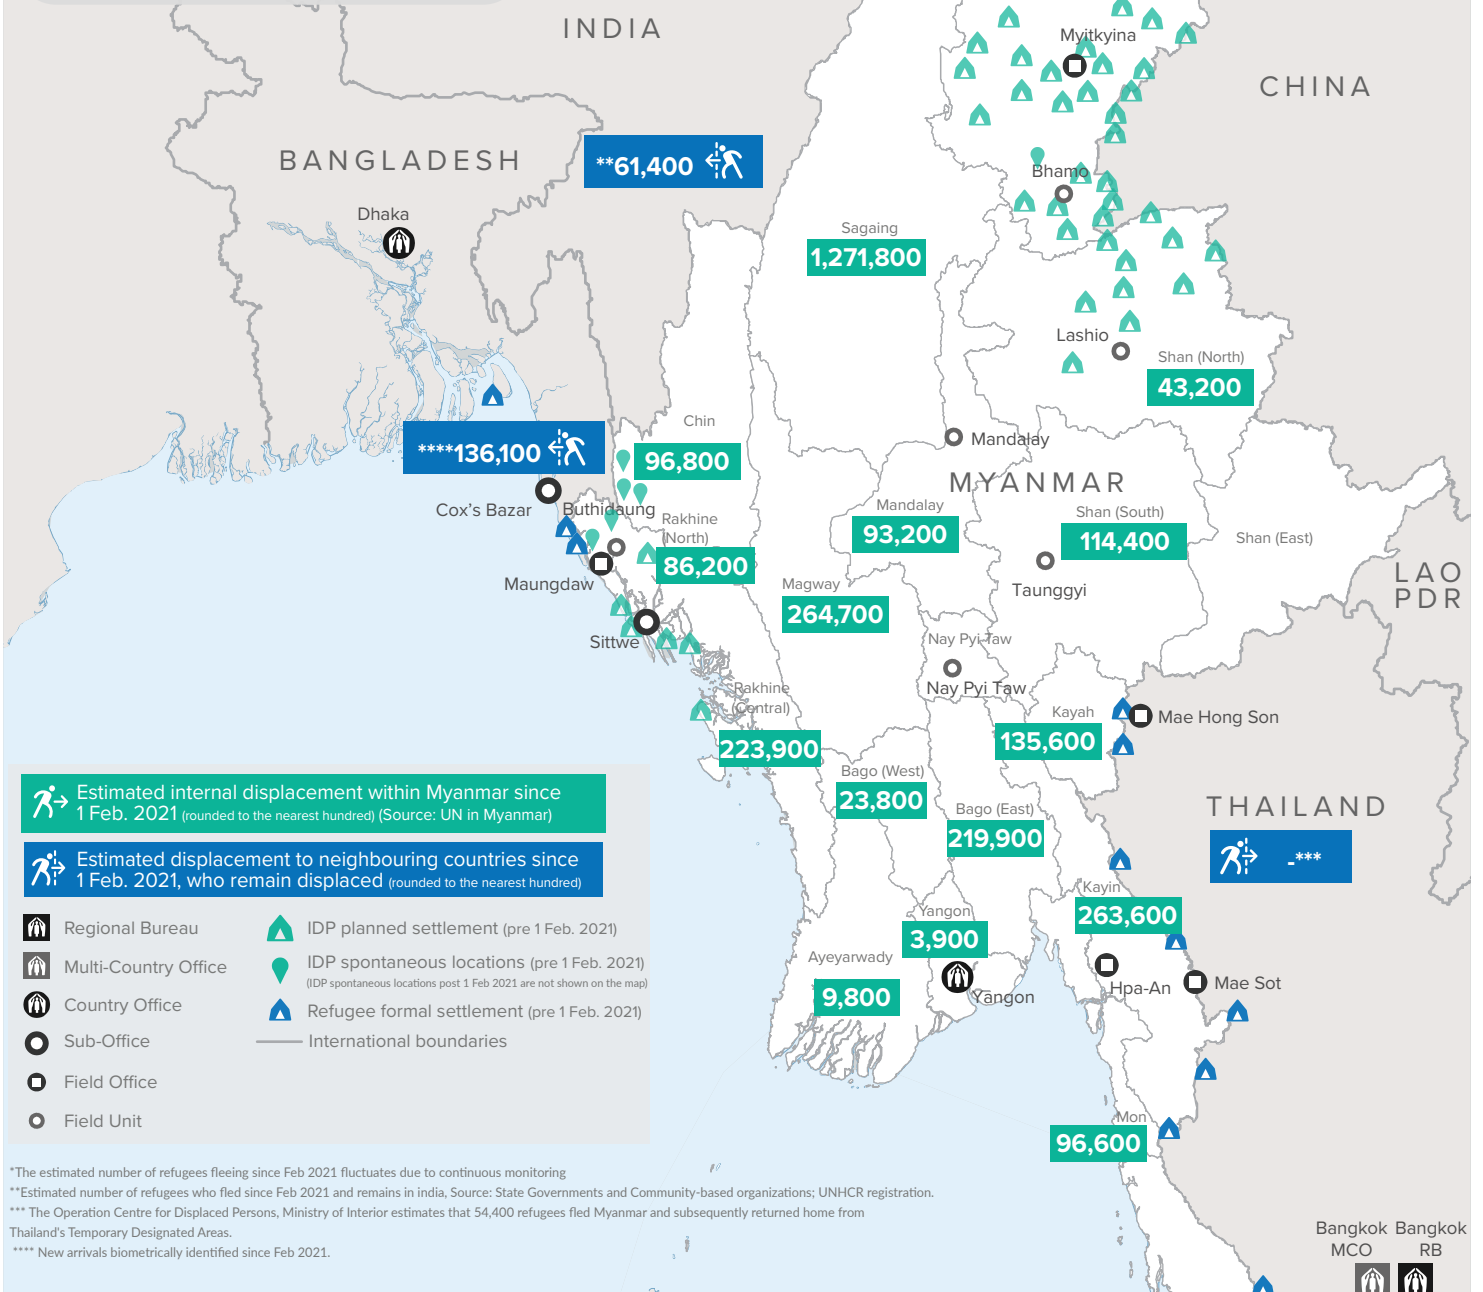

Key figures

 **3,341,700**
estimated number of IDPs

 **197,500***
estimated number of displaced to neighbouring countries

 Estimated internal displacement within Myanmar since 1 Feb. 2021 (rounded to the nearest hundred) (Source: UN in Myanmar)

*The estimated number of refugees fleeing since Feb 2021 fluctuates due to continuous monitoring
 **Estimated number of refugees who fled since Feb 2021 and remains in India, Source: State Governments and Community-based organizations; UNHCR registration.
 *** The Operation Centre for Displaced Persons, Ministry of Interior estimates that 54,400 refugees fled Myanmar and subsequently returned home from Thailand's Temporary Designated Areas.
 **** New arrivals biometrically identified since Feb 2021.

Estimated forced displacement trends

The boundaries and names shown and the designations used on this map do not imply official endorsement or acceptance by the United Nations.

Key figures

3,586,200

Estimated total IDPs within Myanmar

244,500

 Estimated # of IDPs displaced prior to 1 Feb 2021
 (As of 30 Jun, 2025)

3,341,700

 Estimated # of IDPs displaced post 1 Feb 2021
 (As of 27 Oct 2025)

 Prior to 1 Feb 2021

 Post 1 Feb 2021

Source : UN in Myanmar