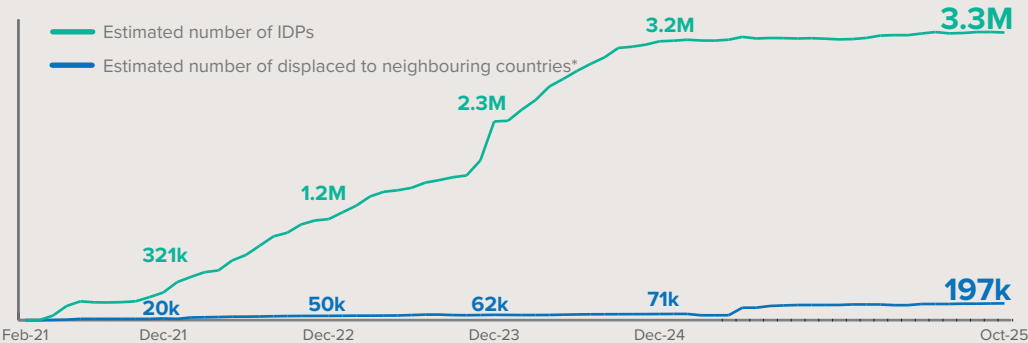

Key figures

 **3,341,700**
estimated number of IDPs

 **197,500***
estimated number of displaced to neighbouring countries

 Estimated internal displacement within Myanmar since 1 Feb. 2021 (rounded to the nearest hundred) (Source: UN in Myanmar)

 Estimated displacement to neighbouring countries since 1 Feb. 2021, who remain displaced (rounded to the nearest hundred)

-  Regional Bureau
-  Multi-Country Office
-  Country Office
-  Sub-Office
-  Field Office
-  Field Unit
-  IDP planned settlement (pre 1 Feb. 2021)
-  IDP spontaneous locations (pre 1 Feb. 2021) (IDP spontaneous locations post 1 Feb 2021 are not shown on the map)
-  Refugee formal settlement (pre 1 Feb. 2021)
-  International boundaries

*The estimated number of refugees fleeing since Feb 2021 fluctuates due to continuous monitoring
 **Estimated number of refugees who fled since Feb 2021 and remains in India, Source: State Governments and Community-based organizations; UNHCR registration.
 *** The Operation Centre for Displaced Persons, Ministry of Interior estimates that 54,400 refugees fled Myanmar and subsequently returned home from Thailand's Temporary Designated Areas.
 **** New arrivals biometrically identified since Feb 2021.

Estimated forced displacement trends

The boundaries and names shown and the designations used on this map do not imply official endorsement or acceptance by the United Nations.

Key figures

3,586,200

Estimated total IDPs within Myanmar