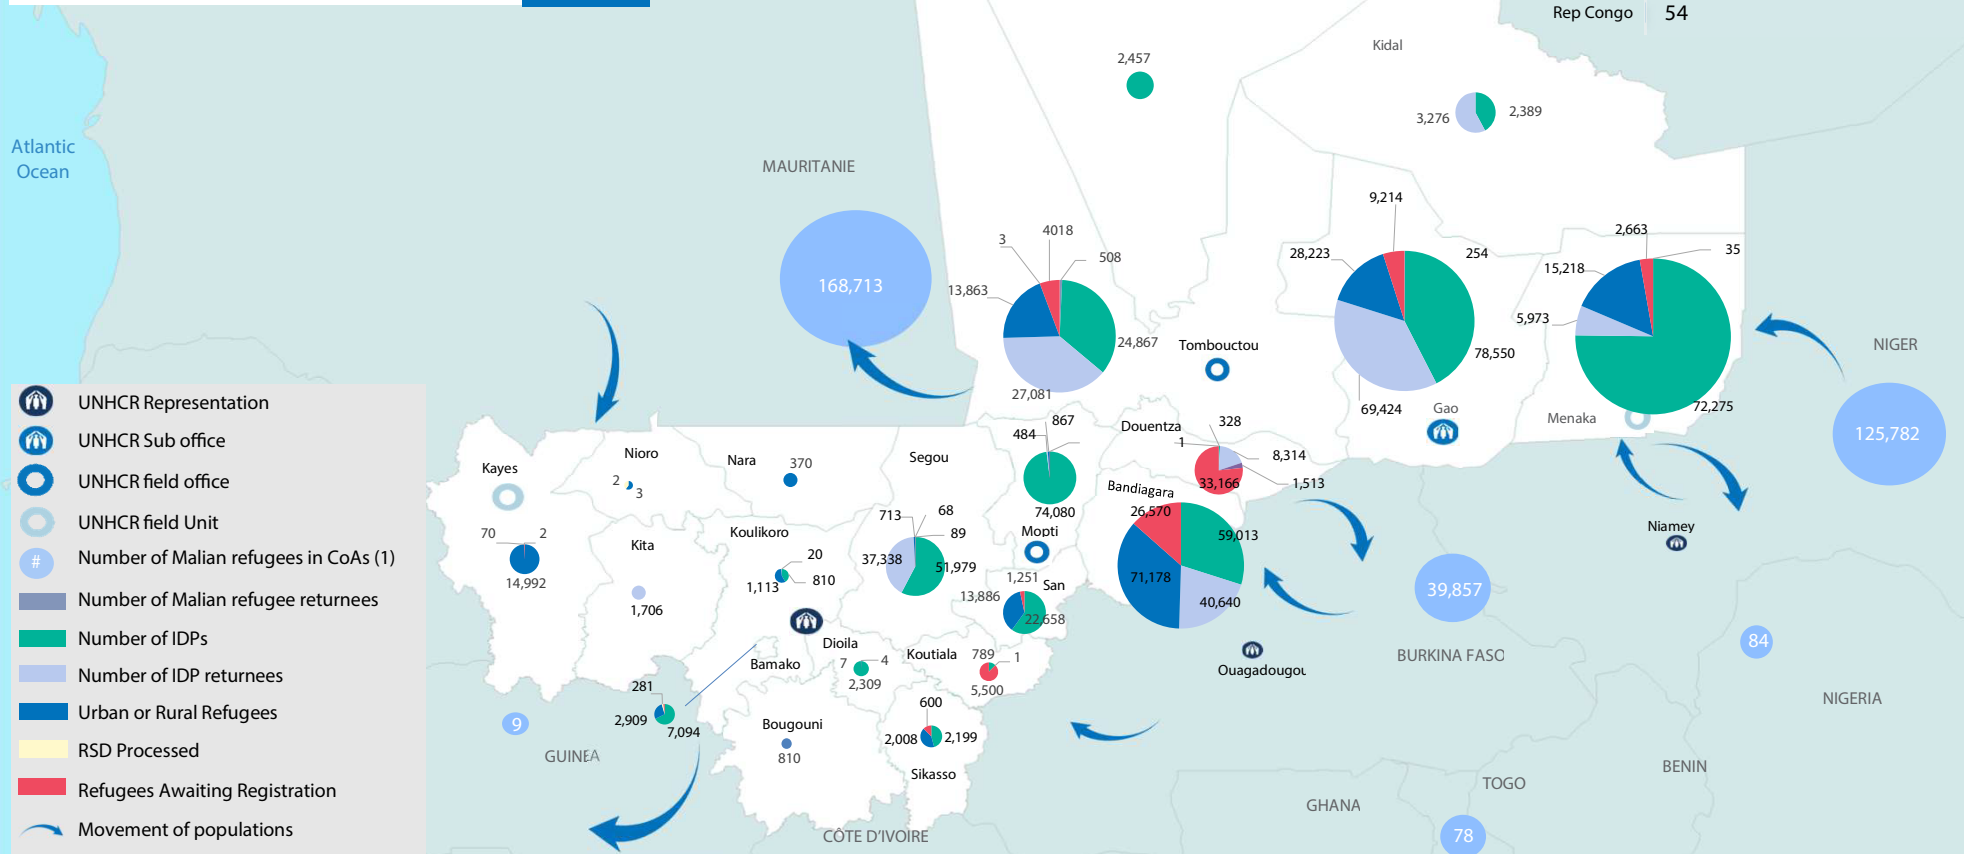

KEY FIGURES

Malian refugees in asylum countries (UNHCR) (1)	334,523
Malian refugees returnees (Government, CNR) (2)	897
IDPs (Government, DNDS) (3)	402,167
IDP returnees (Government, DNDS) (4)	194,236
Refugees in Mali (Government, CNCR)	167,304
RSD Processed	312
Refugees Awaiting Registration	83,421

Refugees in Mali by country of origin (verified and registered)

Burkina Faso	120,892
Niger	29,458
Mauritania	15,015
Centrafrique	1,401
RD Congo	304
Autres	180
Rep Congo	54

The boundaries and names shown and the designations used on this map do not imply official endorsement or acceptance by the United Nations.

(1) Malian refugees in asylum countries, source: data.unhcr.org
 (2) Malian refugees returned current year
 (3) IDPs as of December 2024
 (4) IDPs returnees for the last 3 years