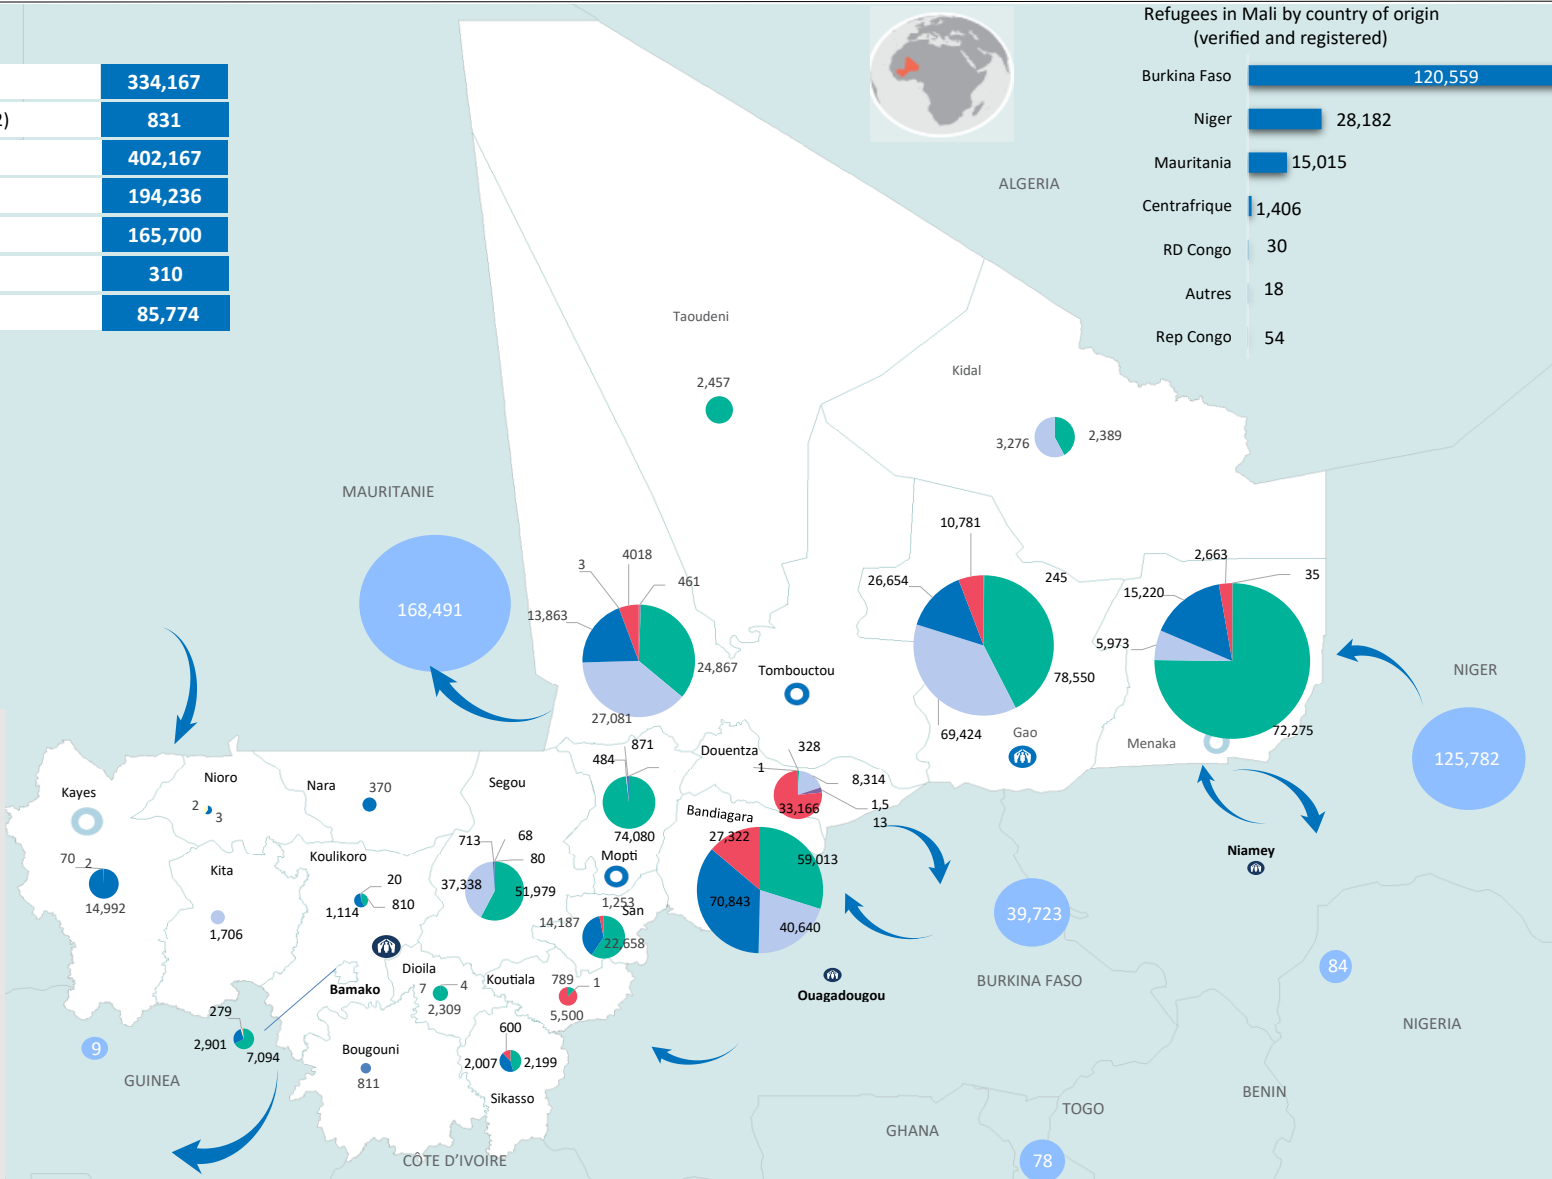

KEY FIGURES

Malian refugees in asylum countries (UNHCR) (1)	334,167
Malian refugees returnees (Government, CNR) (2)	831
IDPs (Government, DNDS) (3)	402,167
IDP returnees (Government, DNDS) (4)	194,236
Refugees in Mali (Government, CNCR)	165,700
RSD Processed	310
Refugees Awaiting Registration	85,774

Refugees in Mali by country of origin (verified and registered)

Burkina Faso	120,559
Niger	28,182
Mauritania	15,015
Centrafrique	1,406
RD Congo	30
Autres	18
Rep Congo	54

-  UNHCR Representation
-  UNHCR Sub office
-  UNHCR field office
-  UNHCR field Unit
-  Number of Malian refugees in CoAs (1)
-  Number of Malian refugee returnees
-  Number of IDPs
-  Number of IDP returnees
-  Urban or Rural Refugees
-  RSD Processed
-  Refugees Awaiting Registration
-  Movement of populations

The boundaries and names shown and the designations used on this map do not imply official endorsement or acceptance by the United Nations.

(1) Malian refugees in asylum countries, source: data.unhcr.org
 (2) Malian refugees returned current year
 (3) IDPs as of December 2024
 (4) IDPs returnees for the last 3 years