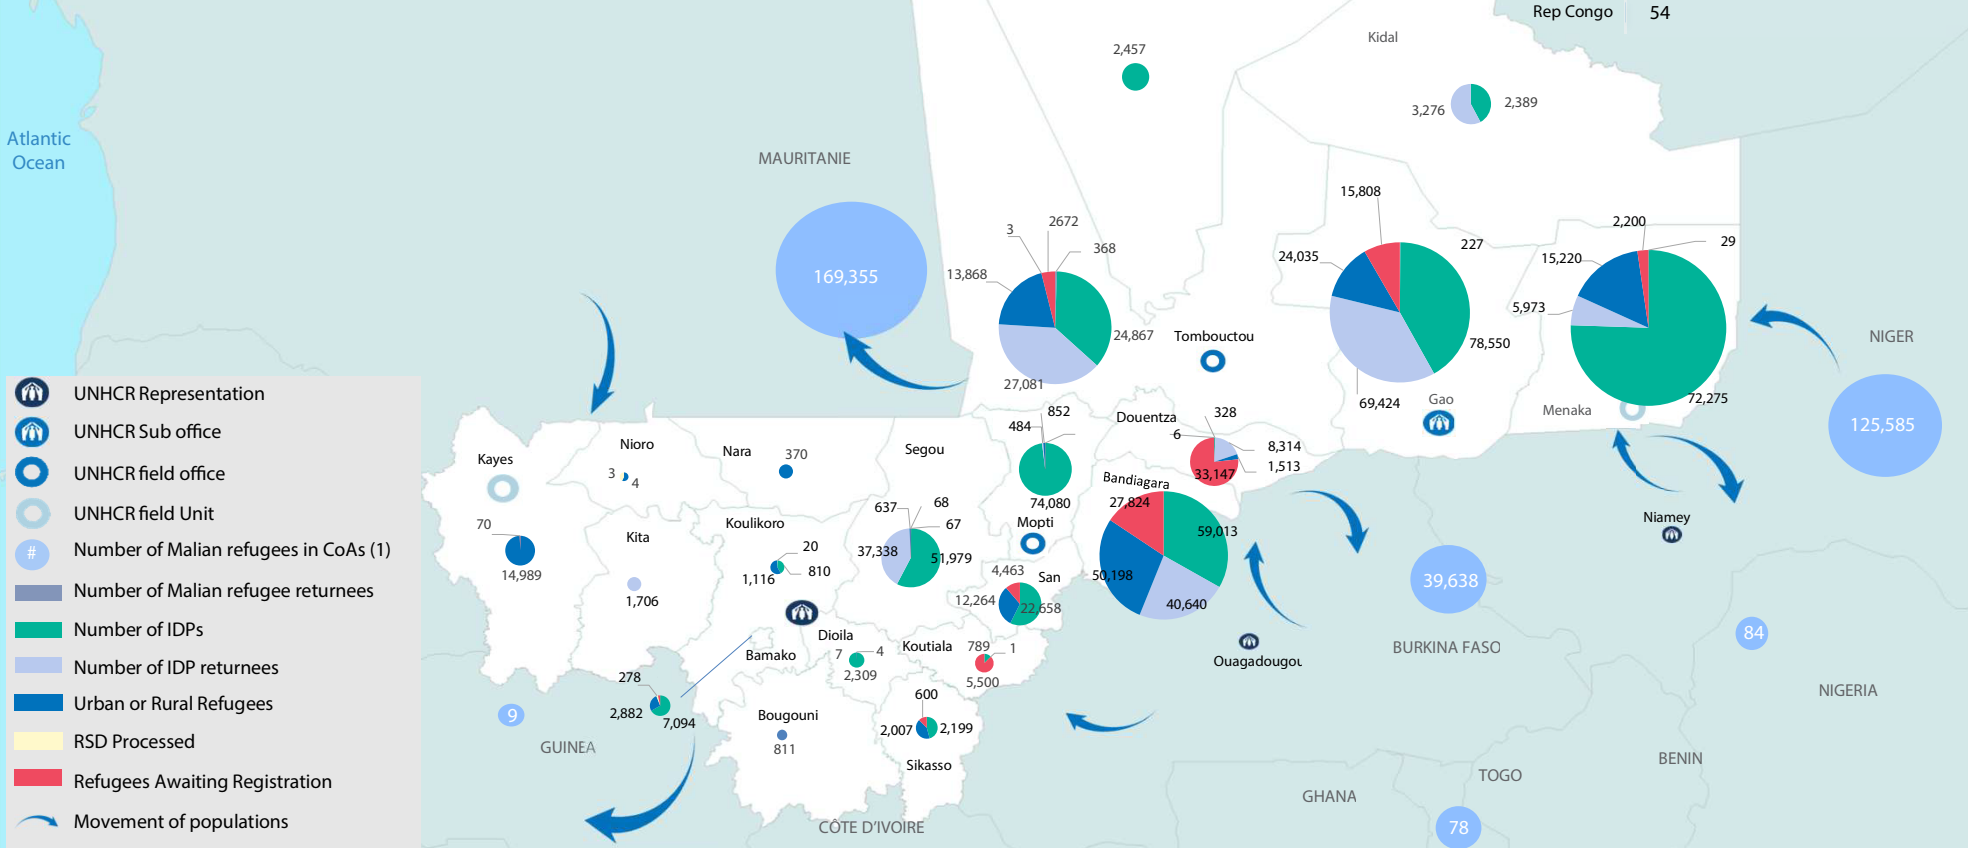

KEY FIGURES

Malian refugees in asylum countries (UNHCR) (1)	334,749
Malian refugees returnees (Government, CNR) (2)	670
IDPs (Government, DNDS) (3)	402,167
IDP returnees (Government, DNDS) (4)	194,236
Refugees in Mali (Government, CNCR)	140,404
RSD Processed	308
Refugees Awaiting Registration	92,832

Refugees in Mali by country of origin (verified and registered)

Burkina Faso	97,754
Niger	25,694
Mauritania	15,014
Centrafrique	1,403
RD Congo	303
Autres	182
Rep Congo	54

The boundaries and names shown and the designations used on this map do not imply official endorsement or acceptance by the United Nations.

(1) Malian refugees in asylum countries, source: data.unhcr.org
 (2) Malian refugees returned current year
 (3) IDPs as of December 2024
 (4) IDPs returnees for the last 3 years