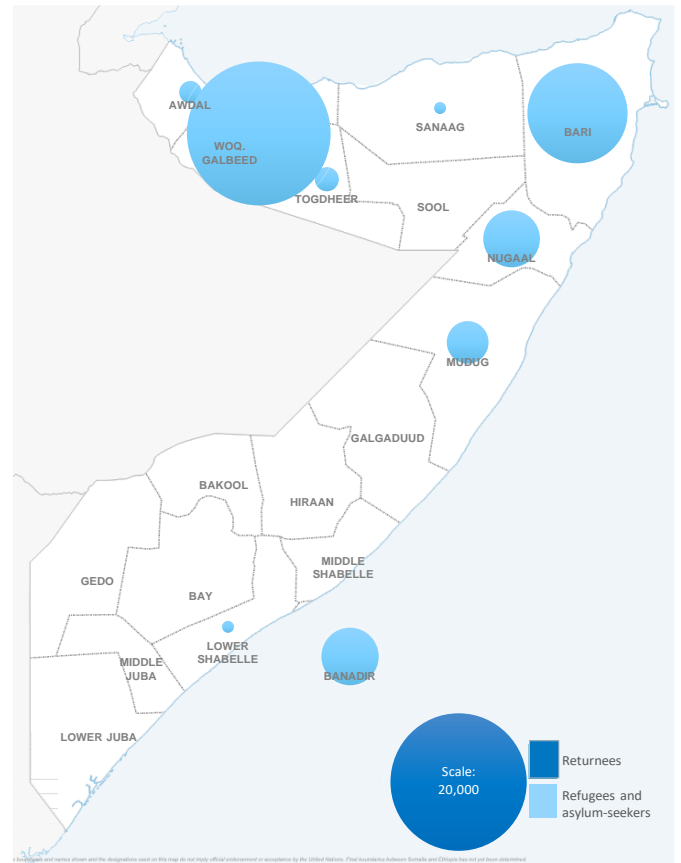

Returnees, refugee and asylum seekers map