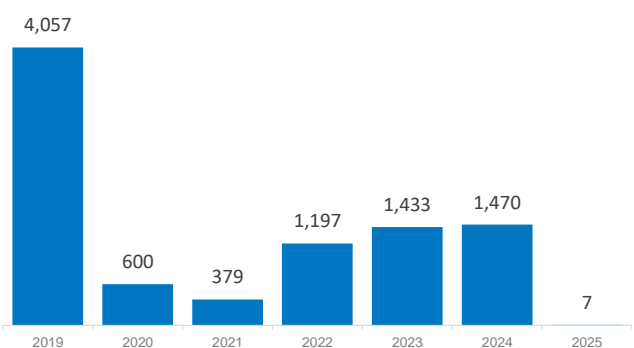

Number of returnees (with assistance from UNHCR) by Year