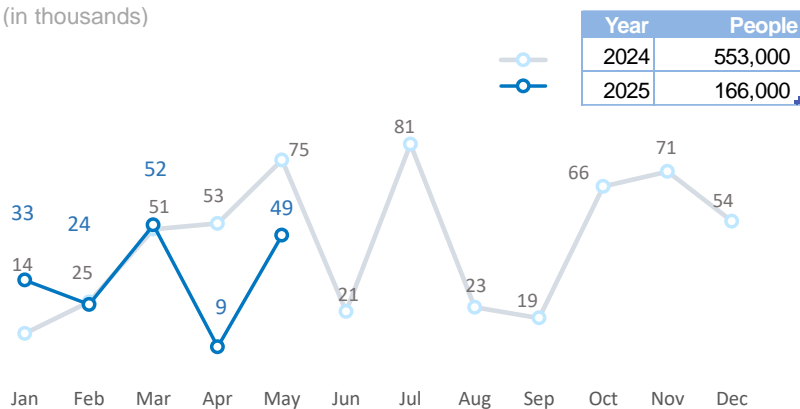

### Somali returnees from Kenya by month

### Assisted spontaneous returnees from Yemen by month

#### Monthly internal displacement (2024 - 2025)

(in thousands)