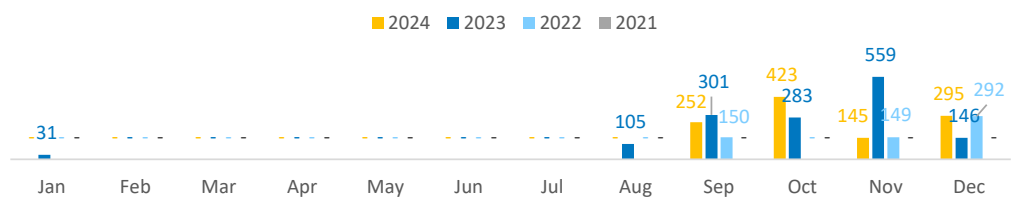

Assisted spontaneous returnees from Yemen by month