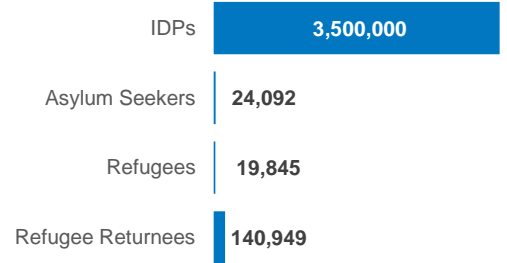

In May 2025, **approx 48,000** new internal displacements were monitored by the UNHCR-led Protection and Solutions Monitoring Network (PSMN). Major drivers include **floods** (37,285 - **77%**) **conflict & insecurity** (4,526 - **9%**), **drought** (1,669 - **3%**), and **other reasons** (5,090 - **10%**).

Overall, in May 2025, PSMN recorded the highest number of internal displacement in **Jowhar** (34000). These displacements were caused by floods, the single highest cause for displacements in the month of May.

People we work with and for