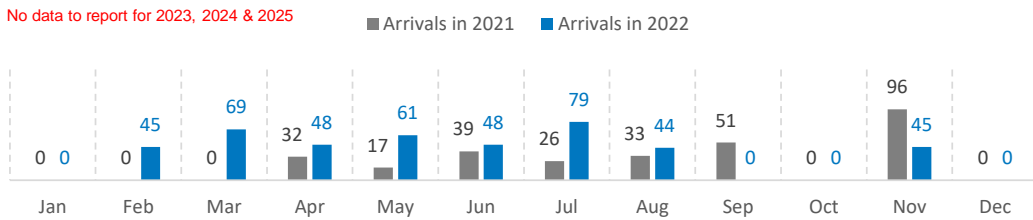

Somali returnees from Kenya by month