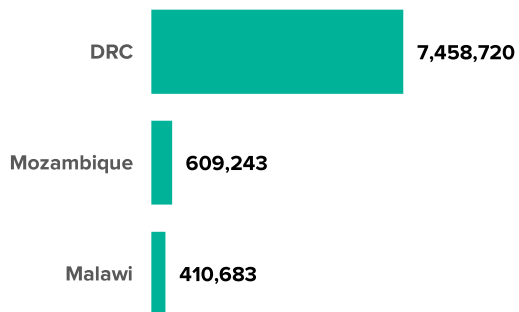

KEY FIGURES

 **11,666,236**
INTERNALLY DISPLACED PERSONS
& IDPs RETURNEES

IDPs by Country of Origin

Proportion of IDPs

MAP OF INTERNALLY DISPLACED PERSONS AND RETURNED IDPs IN SOUTHERN AFRICA

The boundaries and names shown and the designations used on this map do not imply official endorsement or acceptance by the United Nations