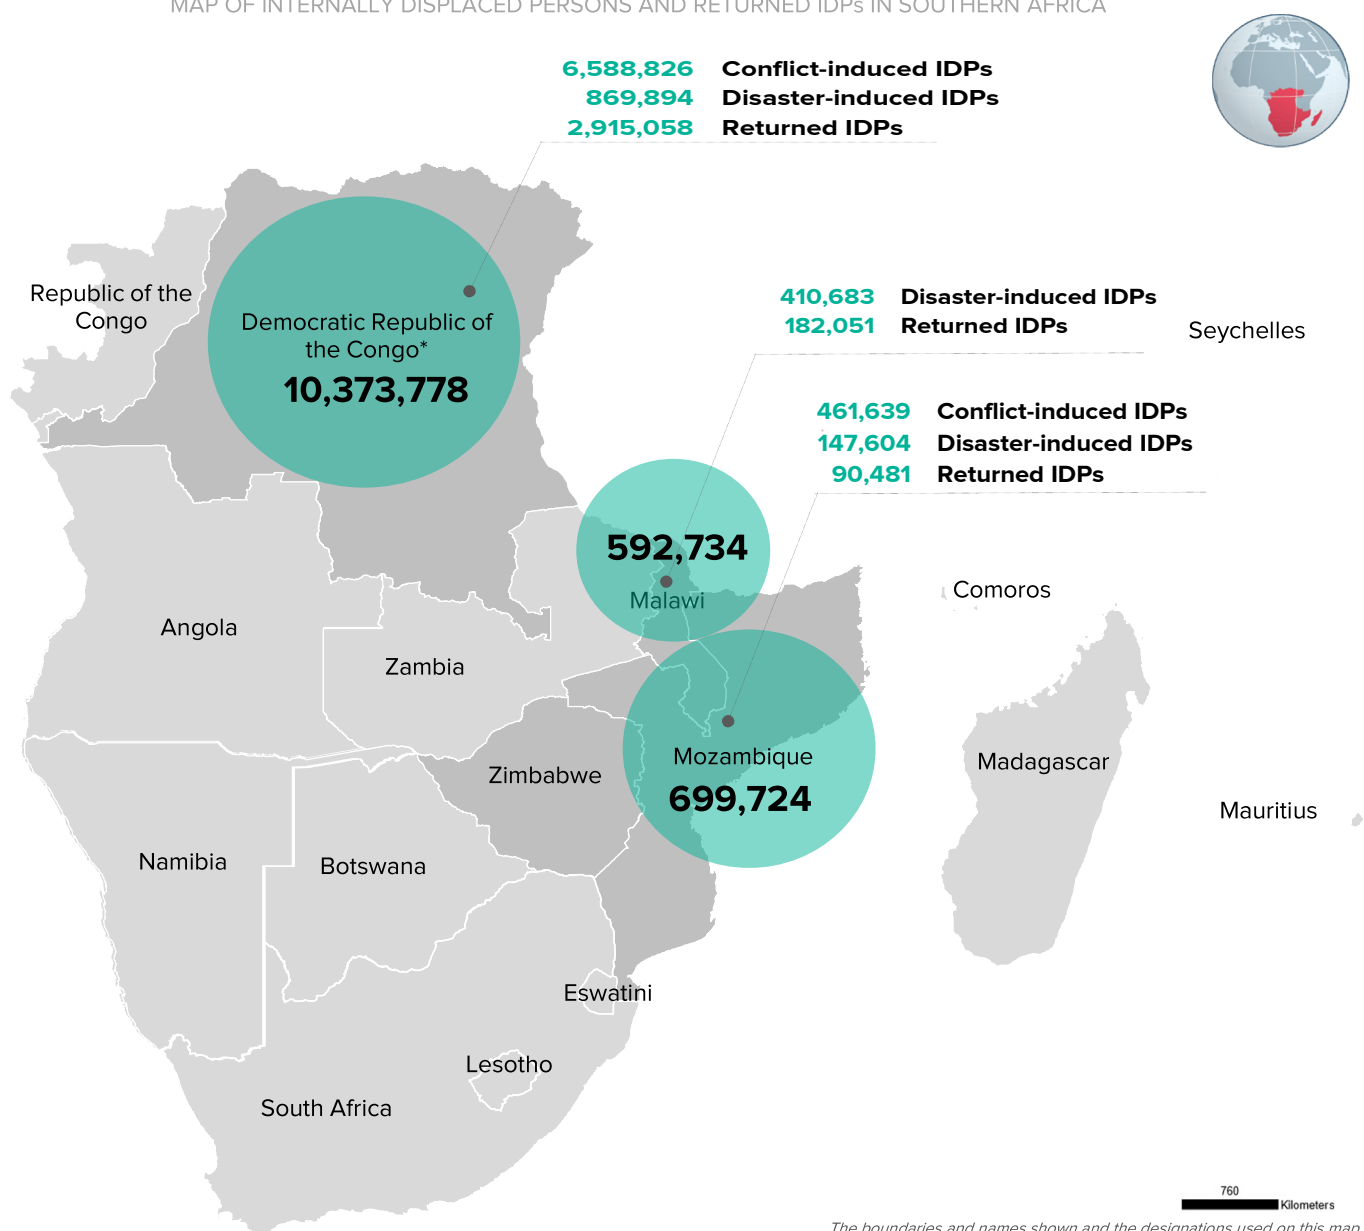

KEY FIGURES

 **11,666,236**
INTERNALLY DISPLACED PERSONS
& IDPs RETURNEES

IDPs by Country of Origin

Proportion of IDPs

MAP OF INTERNALLY DISPLACED PERSONS AND RETURNED IDPs IN SOUTHERN AFRICA

The boundaries and names shown and the designations used on this map do not imply official endorsement or acceptance by the United Nations