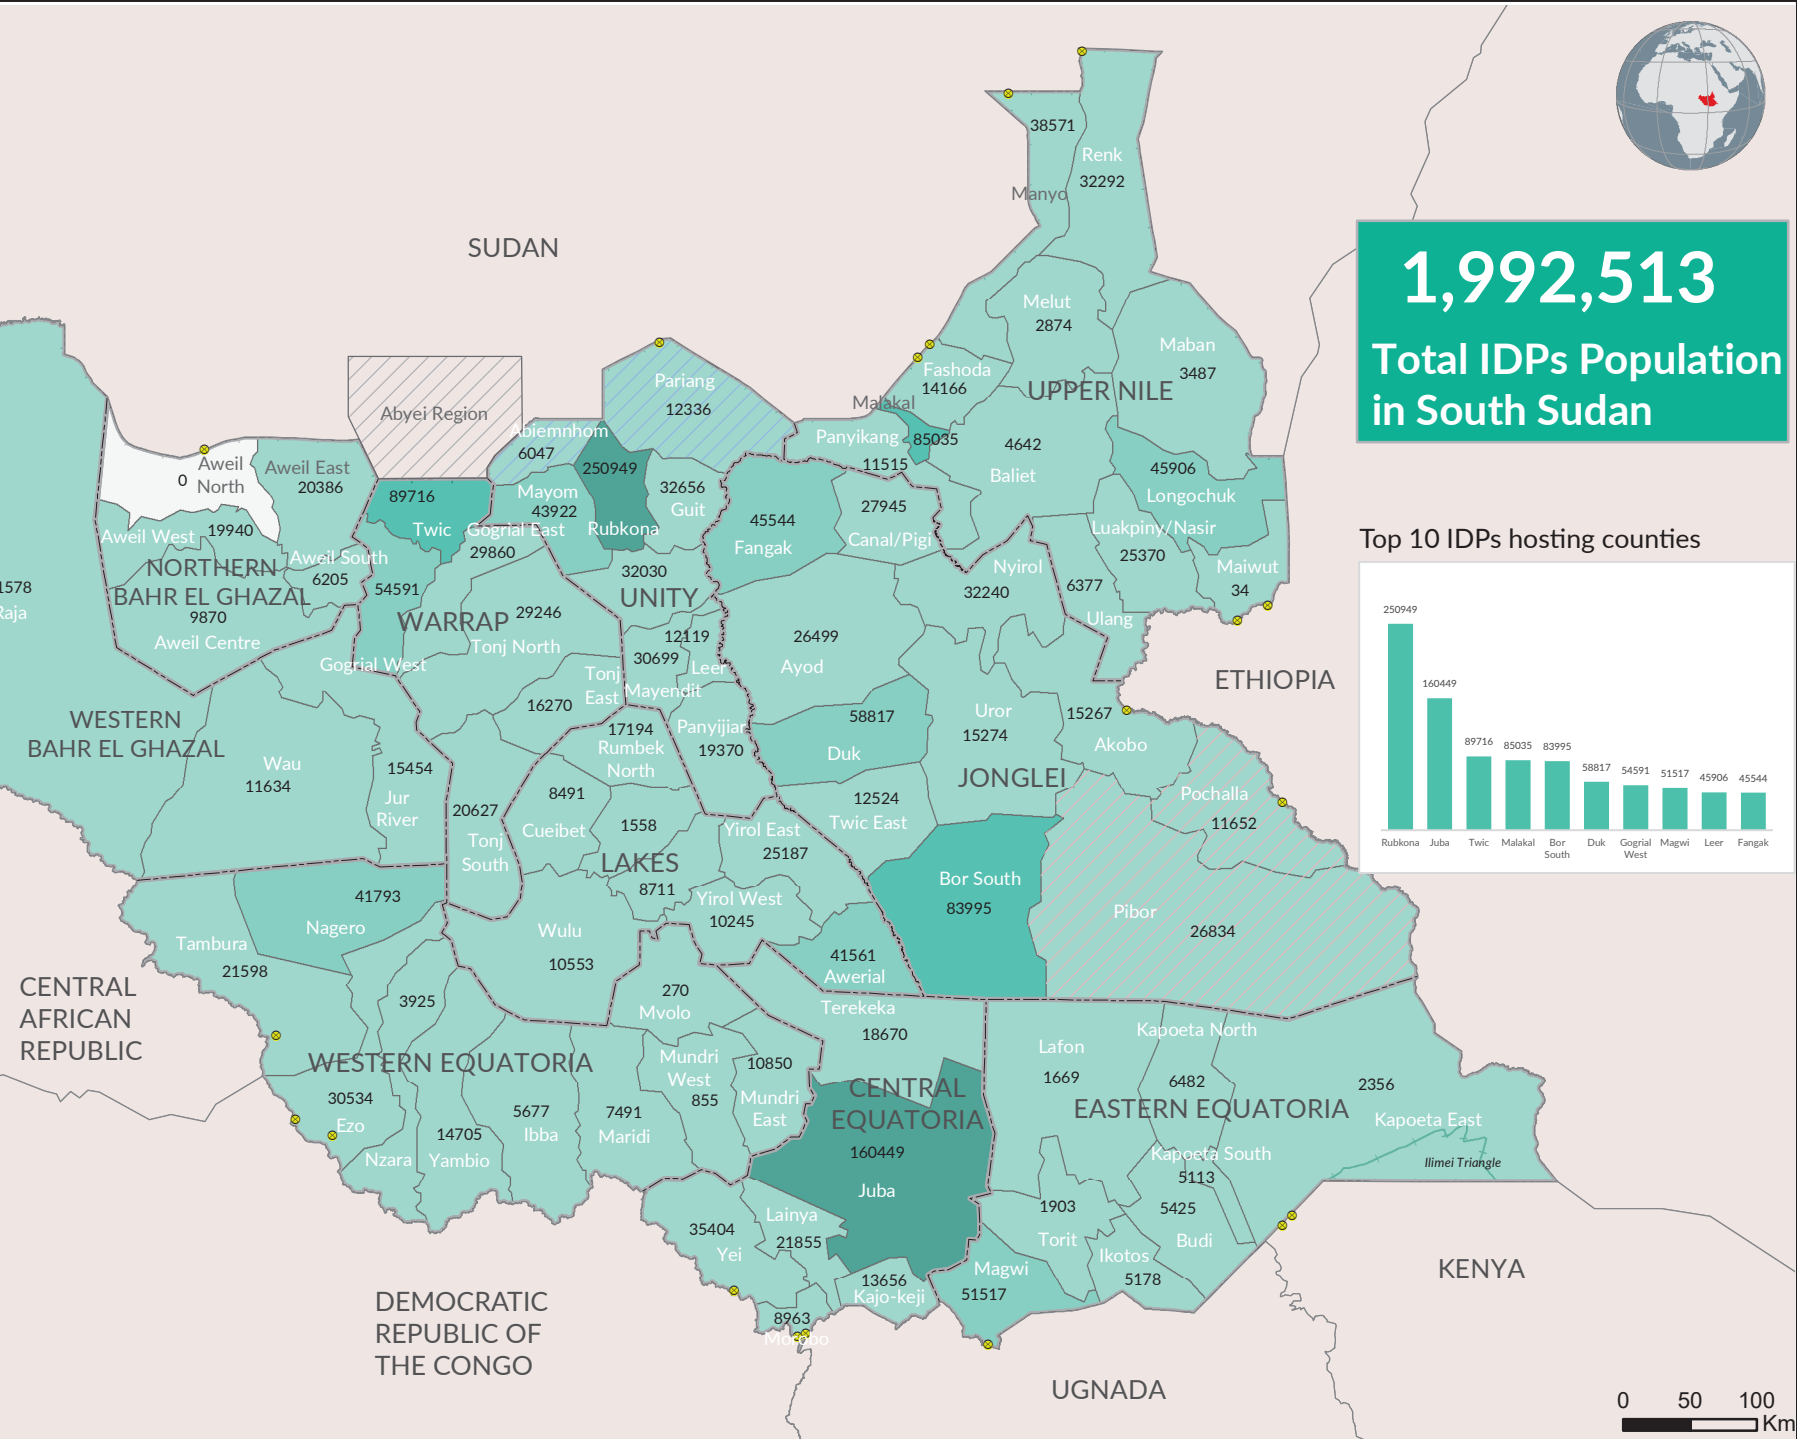

1,992,513
Total IDPs Population
in South Sudan

Legend

#Inds

- No data
- 1-40,000
- 41,000 - 80,000
- 80,001 - 120,000
- 120,001 - Above

Border points
 Undetermined boundary
 International boundary
 State boundary
 Ruweng Admin Area
 Greater Pibor Admin Area
 County boundary

The boundaries and names shown and designations used on this map does not imply official endorsement of or acceptance by UNHCR. Final boundary between the Republic of Sudan and the Republic of South Sudan and final status of Abyei area are not yet determined.
 Source: IDP Statistic - IOM-DTM- R16
 Author: UNHCR SSD Juba Information Management Unit
 Feedback: ssdjuim@unhcr.org | mazhar@unhcr.org | wamid@unhcr.org