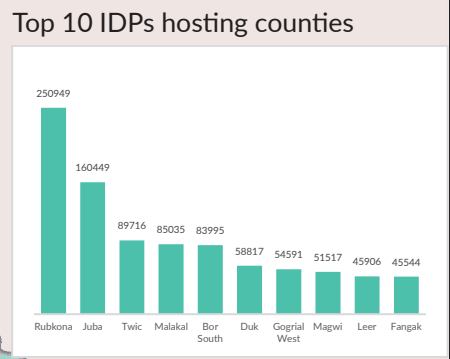

1,992,513
Total IDPs Population
in South Sudan

Legend

#Inds

- No data
- 1-40,000
- 41,000 - 80,000
- 80,001 - 120,000
- 120,001 - Above

Border points
 Undetermined boundary
 International boundary
 State boundary
 Ruweng Admin Area
 Greater Pibor Admin Area
 County boundary

The boundaries and names shown and designations used on this map does not imply official endorsement of or acceptance by UNHCR. Final boundary between the Republic of Sudan and the Republic of South Sudan and final status of Abyei area are not yet determined.
 Source: IDP Statistic - IOM-DTM- R16
 Author: UNHCR SSD Juba Information Management Unit
 Feedback: ssdjuim@unhcr.org | mazhar@unhcr.org | wamid@unhcr.org