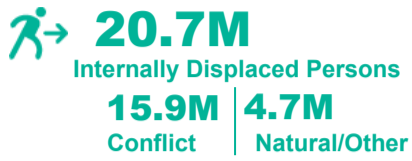

Key Population Statistics

Sudan Situation

2.6M
Sudanese Refugees
Post 15 Apr 2023

11.6M
Internally Displaced in Sudan

838K
Refugees hosted in Sudan

7K
Refugee returnees in 2024

South Sudan Situation

2.3M
South Sudanese Refugees

1.8M
Internally Displaced in South Sudan

517K
Refugees hosted in South Sudan

405K
Refugee returnees in 2024

Ethiopia Situation

160K
Ethiopian Refugees

3.3M**
Internally Displaced in Ethiopia

1.1M
Refugees hosted in Ethiopia