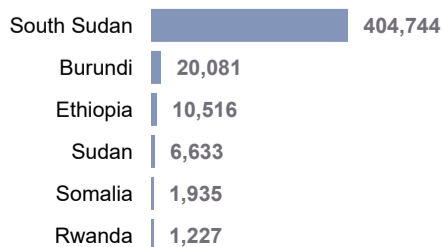

Refugee Returnees in 2024