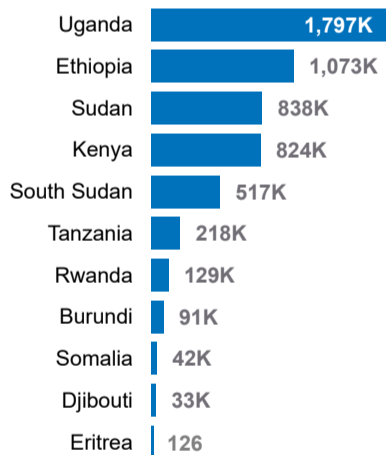

Key Population Statistics

Sudan Situation

2.6M
Sudanese Refugees
Post 15 Apr 2023

11.6M
Internally Displaced in Sudan

838K
Refugees hosted in Sudan

7K
Refugee returnees in 2024

South Sudan Situation

2.3M
South Sudanese Refugees

1.8M
Internally Displaced in South Sudan

517K
Refugees hosted in South Sudan

405K
Refugee returnees in 2024

Ethiopia Situation

160K
Ethiopian Refugees

3.3M**
Internally Displaced in Ethiopia

1.1M
Refugees hosted in Ethiopia

11K
Refugee returnees in 2024

Somalia Situation

933K
Somali Refugees

3.9M
Internally Displaced in Somalia

42K
Refugees hosted in Somalia

2K
Refugee returnees in 2024

Burundi Situation

318K
Burundi Refugees

86K
Internally Displaced in Burundi

91K
Refugees hosted in Burundi

20K
Refugee returnees in 2024

**Figures from DTM Ethiopia - Site Assessment Round 36

Refugees and Asylum seekers by CoA

Total IDPs by host country