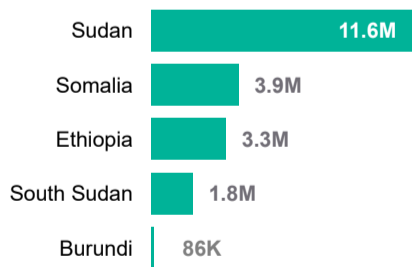

1.8M
Internally Displaced in South Sudan

517K
Refugees hosted in South Sudan

405K
Refugee returnees in 2024

Ethiopia Situation

160K
Ethiopian Refugees

3.3M**
Internally Displaced in Ethiopia

1.1M
Refugees hosted in Ethiopia

11K
Refugee returnees in 2024

Somalia Situation

933K
Somali Refugees

3.9M
Internally Displaced in Somalia

42K
Refugees hosted in Somalia

2K
Refugee returnees in 2024

Burundi Situation

318K
Burundi Refugees

86K
Internally Displaced in Burundi

91K
Refugees hosted in Burundi

20K
Refugee returnees in 2024

**Figures from DTM Ethiopia - Site Assessment Round 36

Refugees and Asylum seekers by CoA

Total IDPs by host country