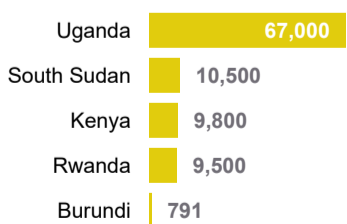

1.8M
Internally Displaced in South Sudan

517K
Refugees hosted in South Sudan

405K
Refugee returnees in 2024

Ethiopia Situation

160K
Ethiopian Refugees

3.3M**
Internally Displaced in Ethiopia

1.1M
Refugees hosted in Ethiopia

11K
Refugee returnees in 2024

Somalia Situation

933K
Somali Refugees

3.9M
Internally Displaced in Somalia

42K
Refugees hosted in Somalia

2K
Refugee returnees in 2024

Burundi Situation

318K
Burundi Refugees

86K
Internally Displaced in Burundi

91K
Refugees hosted in Burundi

20K
Refugee returnees in 2024

**Figures from DTM Ethiopia - Site Assessment Round 36

Refugees and Asylum seekers by CoA

Total IDPs by host country

Stateless Persons by host country

Refugee Returnees in 2024

Total Refugees, Asylum- Seekers, Refugees Returnees and IDPs in the EHAGL Region

The boundaries and names shown and the designations used on this map do not imply official endorsement or acceptance by the United Nations