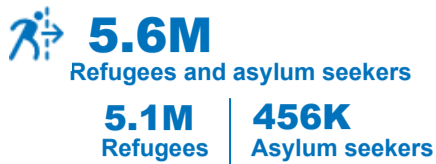

Key Population Statistics

Sudan Situation

2.6M
Sudanese Refugees
Post 15 Apr 2023

11.6M
Internally Displaced in Sudan

838K
Refugees hosted in Sudan

7K
Refugee returnees in 2024

South Sudan Situation

2.3M
South Sudanese Refugees

1.8M
Internally Displaced in South Sudan

517K
Refugees hosted in South Sudan

405K
Refugee returnees in 2024

Ethiopia Situation

160K
Ethiopian Refugees

3.3M**
Internally Displaced in Ethiopia

1.1M
Refugees hosted in Ethiopia