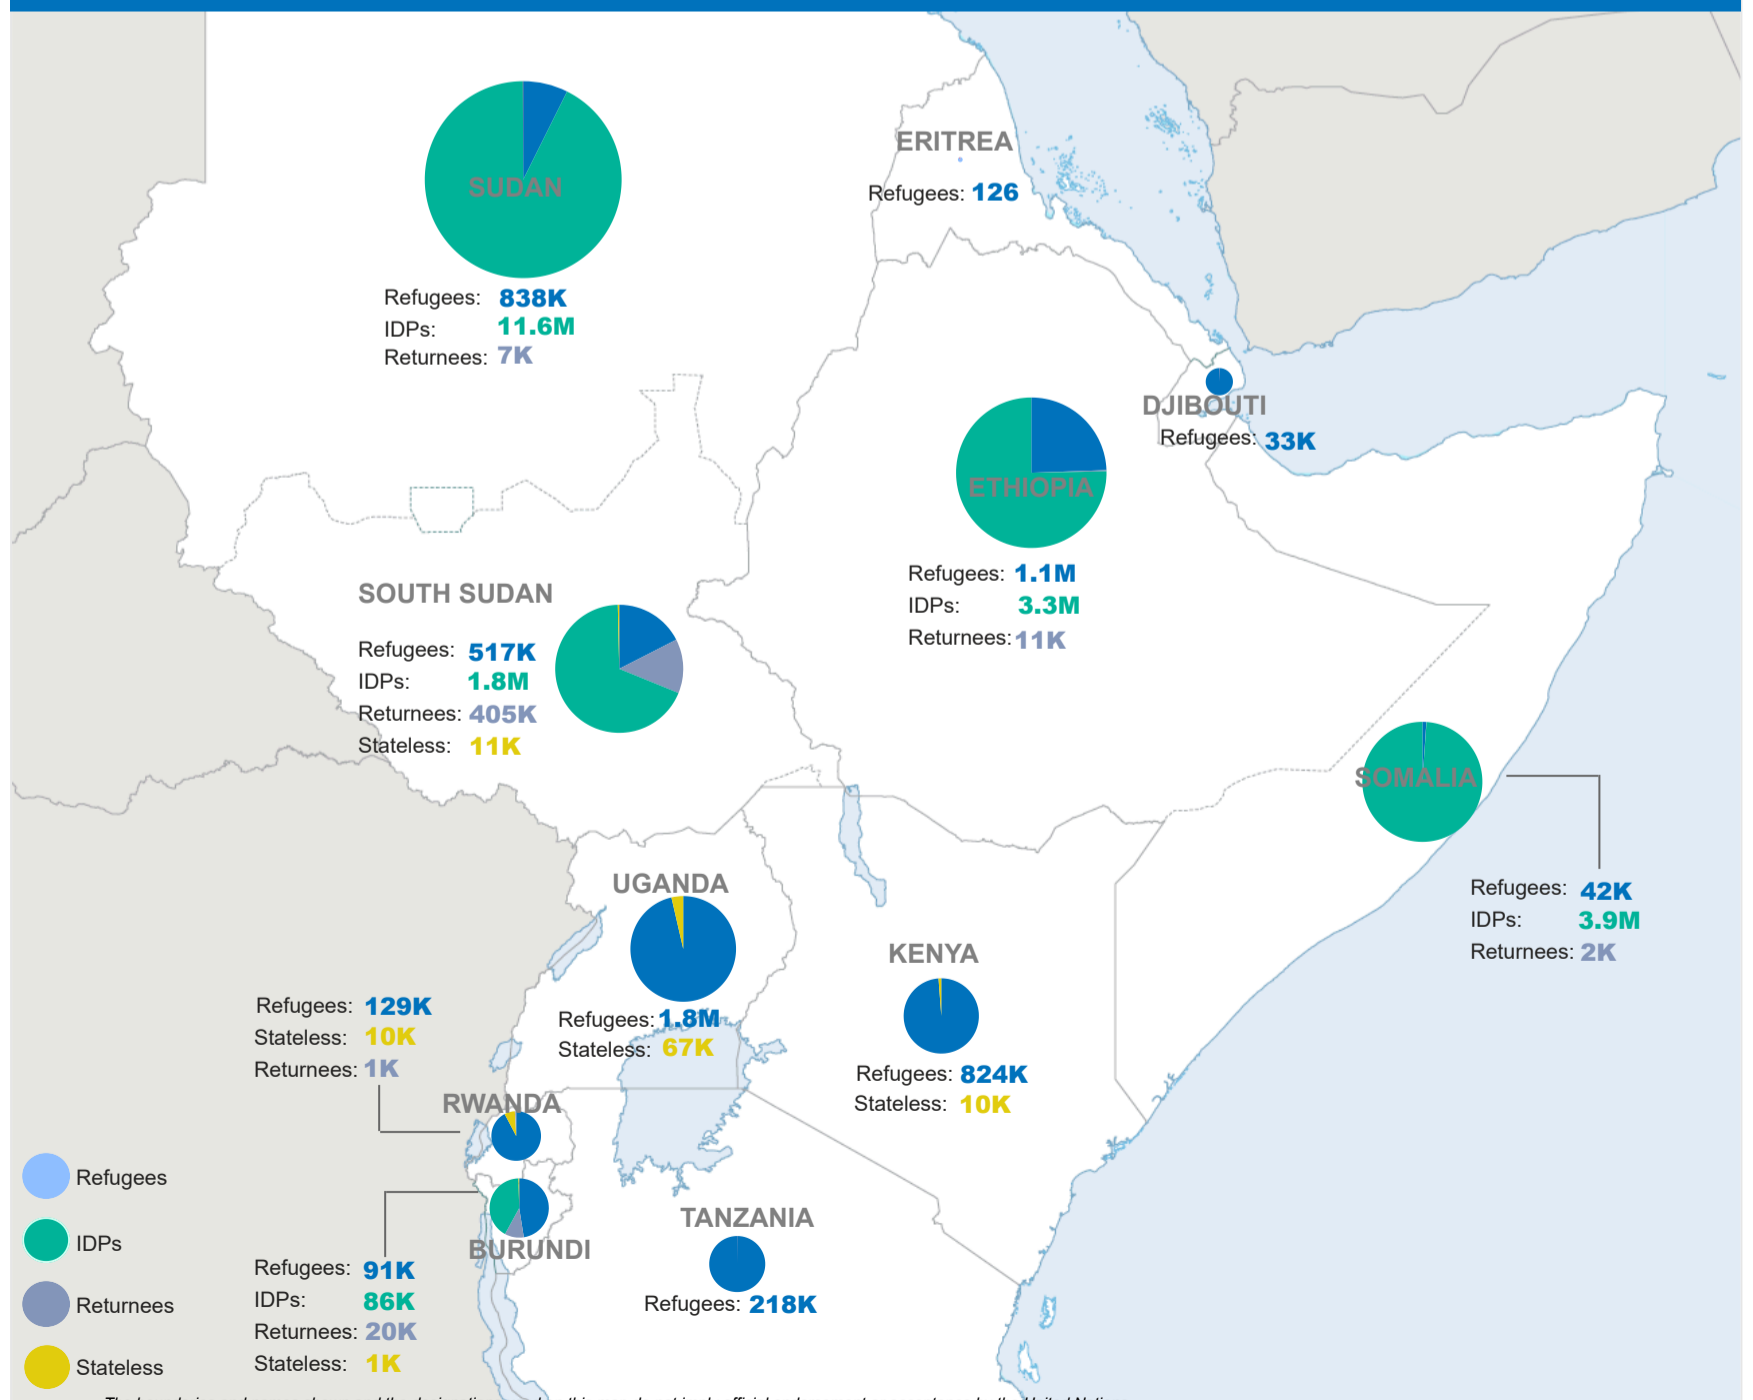

The boundaries and names shown and the designations used on this map do not imply official endorsement or acceptance by the United Nations