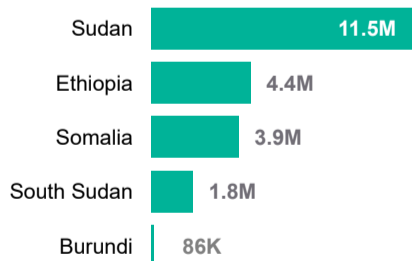

Key Population Statistics

Sudan Situation

2.5M
Sudanese Refugees
Post 15 Apr 2023

11.5M
Internally Displaced
in Sudan

874K
Refugees hosted
in Sudan

7K
Refugee returnees
in 2024

South Sudan Situation

2.3M
South Sudanese
Refugees

1.8M
Internally Displaced
in South Sudan

506K
Refugees hosted
in South Sudan

372K
Refugee returnees
in 2024

Ethiopia Situation

161K
Ethiopian Refugees

4.4M**
Internally Displaced
in Ethiopia

1.1M
Refugees hosted in
Ethiopia

9K
Refugee returnees
in 2024

Somalia Situation

931K*
Somali Refugees

3.9M
Internally Displaced
in Somalia

42K
Refugees hosted in
Somalia

1.4K
Refugee returnees
in 2024

Burundi Situation

319K
Burundi Refugees

86K
Internally Displaced
in Burundi

91K
Refugees hosted in
Burundi

19K
Refugee returnees
in 2024

**Figure from Ethiopia Humanitarian Needs Overview 2024

*Yemen figure as of Jun 2024

Refugees and Asylum seekers by CoA

Total IDPs by host country

Stateless Persons by host country

Refugee Returnees in 2024

Total Refugees, Asylum- Seekers, Refugees Returnees and IDPs in the EHAGL Region

The boundaries and names shown and the designations used on this map do not imply official endorsement or acceptance by the United Nations