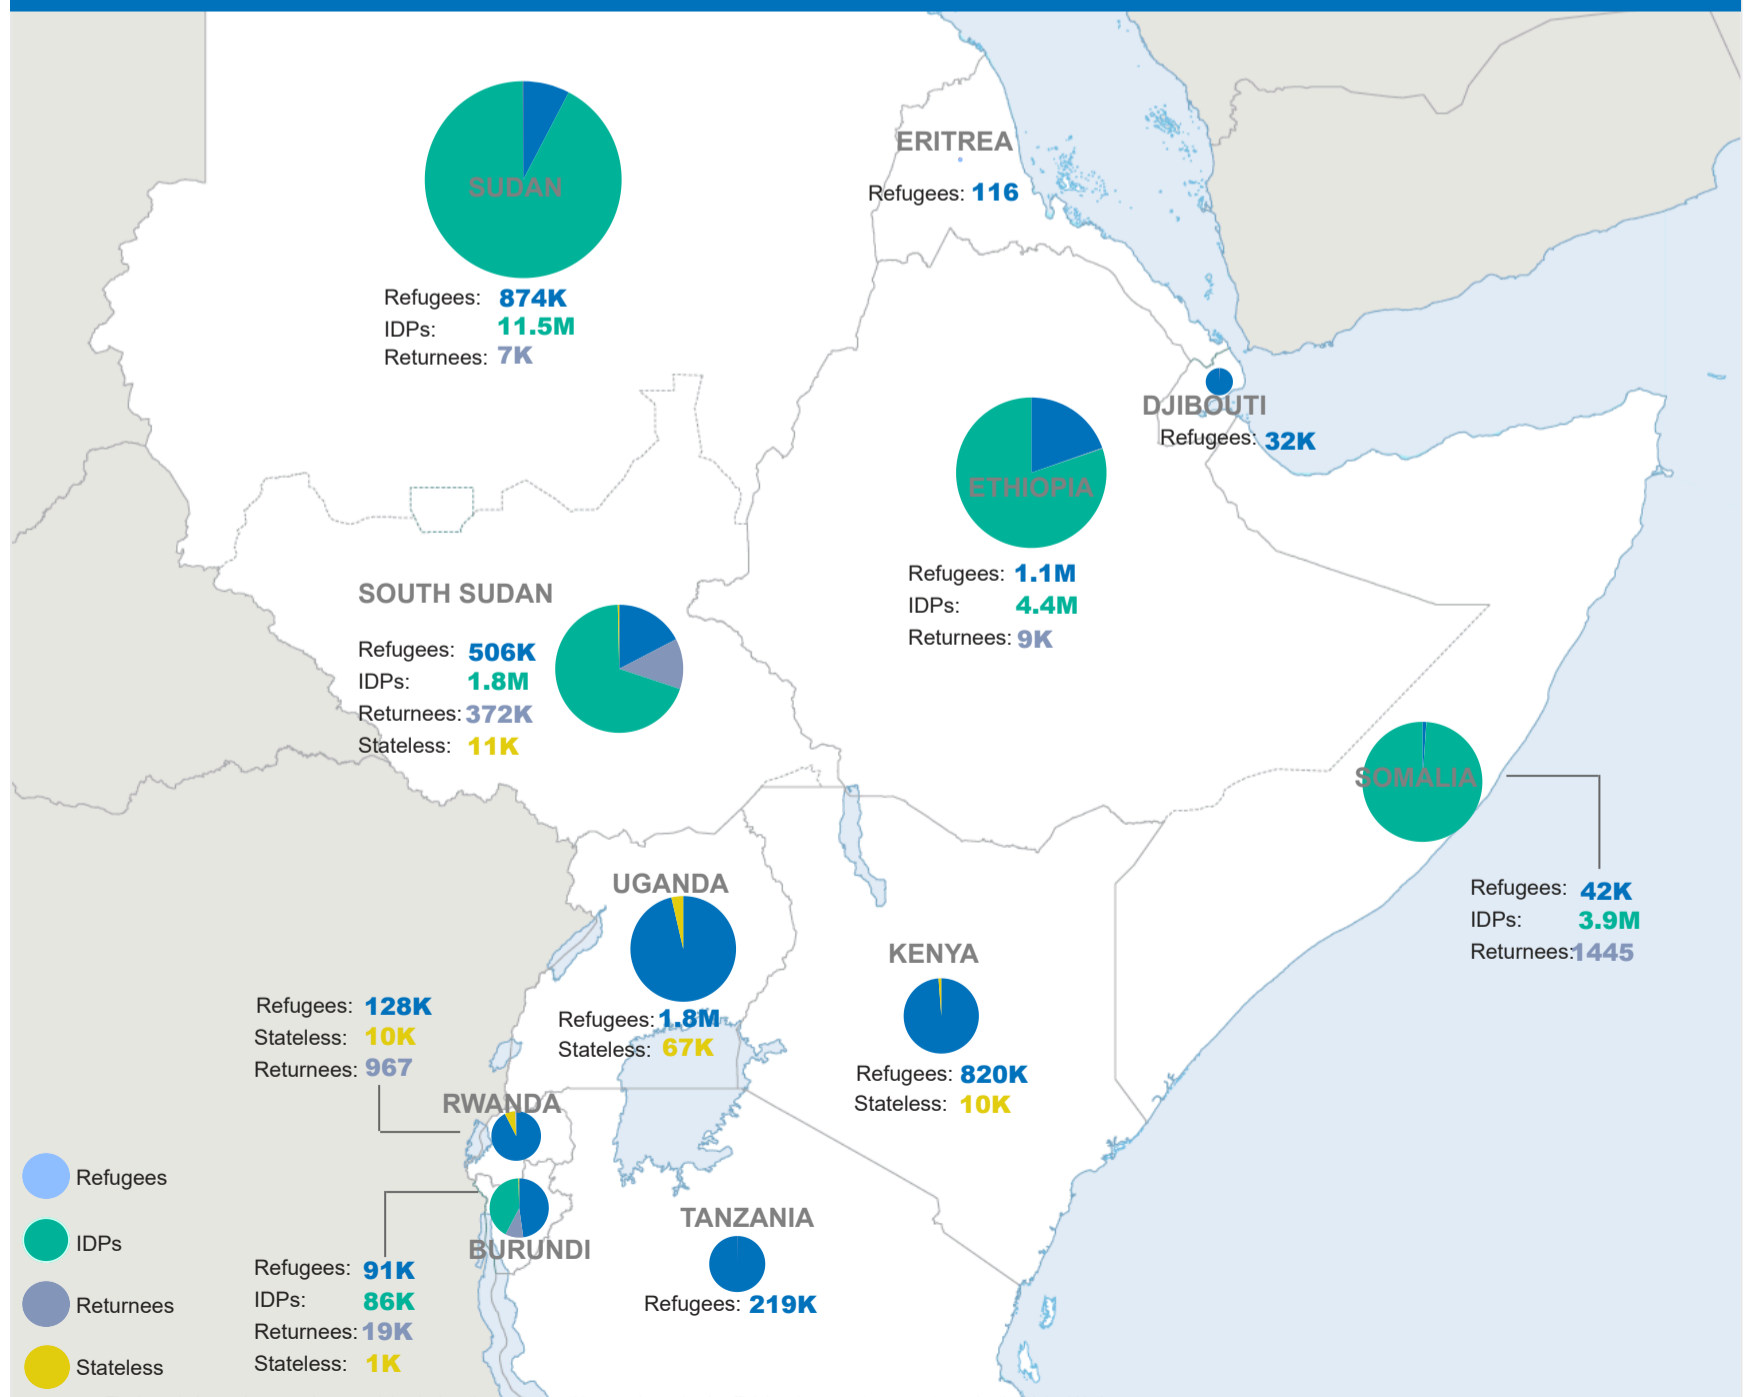

1.8M
Internally Displaced
in South Sudan

506K
Refugees hosted
in South Sudan

372K
Refugee returnees
in 2024

Ethiopia Situation

161K
Ethiopian Refugees

4.4M**
Internally Displaced
in Ethiopia

1.1M
Refugees hosted in
Ethiopia

9K
Refugee returnees
in 2024

Somalia Situation

931K*
Somali Refugees

3.9M
Internally Displaced
in Somalia

42K
Refugees hosted in
Somalia

1.4K
Refugee returnees
in 2024

Burundi Situation

319K
Burundi Refugees

86K
Internally Displaced
in Burundi

91K
Refugees hosted in
Burundi

19K
Refugee returnees
in 2024

**Figure from Ethiopia Humanitarian Needs Overview 2024

*Yemen figure as of Jun 2024

Refugees and Asylum seekers by CoA

Total IDPs by host country

Stateless Persons by host country

Refugee Returnees in 2024

Total Refugees, Asylum- Seekers, Refugees Returnees and IDPs in the EHAGL Region

The boundaries and names shown and the designations used on this map do not imply official endorsement or acceptance by the United Nations