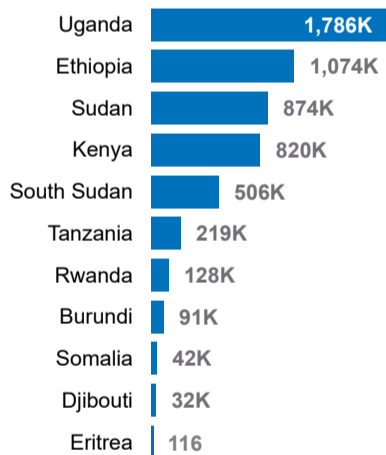

1.8M
Internally Displaced
in South Sudan

506K
Refugees hosted
in South Sudan

372K
Refugee returnees
in 2024

Ethiopia Situation

161K
Ethiopian Refugees

4.4M**
Internally Displaced
in Ethiopia

1.1M
Refugees hosted in
Ethiopia

9K
Refugee returnees
in 2024

Somalia Situation

931K*
Somali Refugees

3.9M
Internally Displaced
in Somalia

42K
Refugees hosted in
Somalia

1.4K
Refugee returnees
in 2024

Burundi Situation

319K
Burundi Refugees

86K
Internally Displaced
in Burundi

91K
Refugees hosted in
Burundi

19K
Refugee returnees
in 2024

**Figure from Ethiopia Humanitarian Needs Overview 2024

*Yemen figure as of Jun 2024

Refugees and Asylum seekers by CoA

Total IDPs by host country

Stateless Persons by host country

Refugee Returnees in 2024

Total Refugees, Asylum- Seekers, Refugees Returnees and IDPs in the EHAGL Region

The boundaries and names shown and the designations used on this map do not imply official endorsement or acceptance by the United Nations