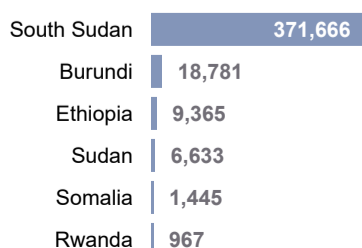

1.8M
Internally Displaced
in South Sudan

506K
Refugees hosted
in South Sudan

372K
Refugee returnees
in 2024

Ethiopia Situation

161K
Ethiopian Refugees

4.4M**
Internally Displaced
in Ethiopia

1.1M
Refugees hosted in
Ethiopia

9K
Refugee returnees
in 2024

Somalia Situation

931K*
Somali Refugees

3.9M
Internally Displaced
in Somalia

42K
Refugees hosted in
Somalia

1.4K
Refugee returnees
in 2024

Burundi Situation

319K
Burundi Refugees

86K
Internally Displaced
in Burundi

91K
Refugees hosted in
Burundi

19K
Refugee returnees
in 2024

**Figure from Ethiopia Humanitarian Needs Overview 2024

*Yemen figure as of Jun 2024

Refugees and Asylum seekers by CoA

Total IDPs by host country

Stateless Persons by host country

Refugee Returnees in 2024

Total Refugees, Asylum- Seekers, Refugees Returnees and IDPs in the EHAGL Region

The boundaries and names shown and the designations used on this map do not imply official endorsement or acceptance by the United Nations