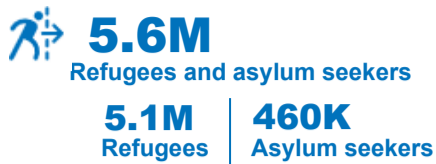

Key Population Statistics

Sudan Situation

2.5M
Sudanese Refugees
Post 15 Apr 2023

11.5M
Internally Displaced
in Sudan

874K
Refugees hosted
in Sudan

7K
Refugee returnees
in 2024

South Sudan Situation

2.3M
South Sudanese
Refugees

1.8M
Internally Displaced
in South Sudan

506K
Refugees hosted
in South Sudan

372K
Refugee returnees
in 2024

Ethiopia Situation

161K
Ethiopian Refugees

4.4M**
Internally Displaced
in Ethiopia

1.1M
Refugees hosted in
Ethiopia