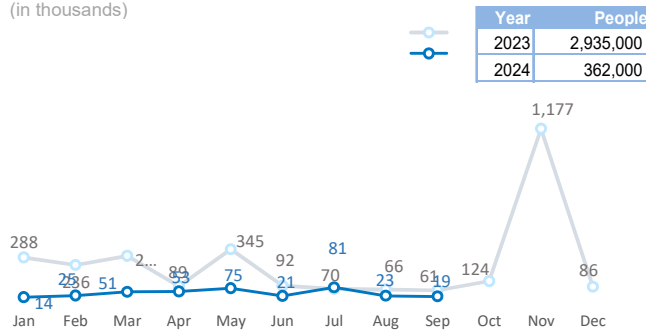

Somali returnees from Kenya by month

Assisted spontaneous returnees from Yemen by month

Number of returnees (with assistance from UNHCR) by Year

Somalia Internal DISPLACEMENT

Displacements monitored by UNHCR Protection and Solutions Monitoring Network (PSMN)

Monthly internal displacement (2023 - 2024)

(in thousands)

2024 displacement reasons

Conflict/Insecurity	165,000
Flood	126,000
Other	68,000
Total	362,000

2024 top Departure regions

Gedo	82,000
Lower Juba	56,000
Hiraan	56,000
Bay	31,000
Banadir	26,359
Middle Juba	24,732
Bari	19,253
Galgaduud	12,801
Total(approx.)	362,000