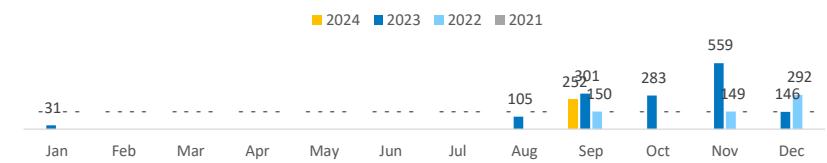

Assisted spontaneous returnees from Yemen by month