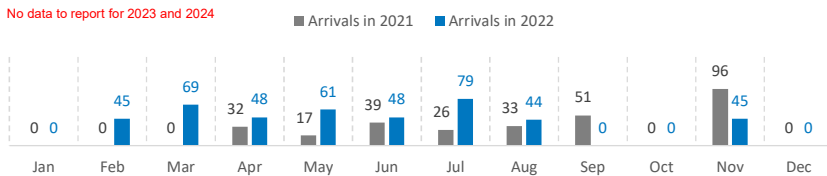

Somali returnees from Kenya by month