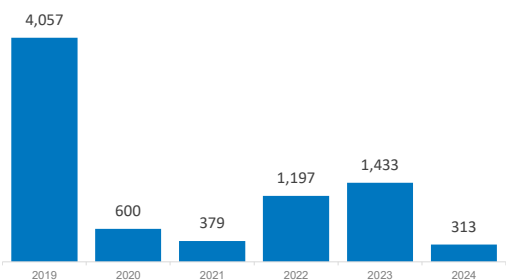

Number of returnees (with assistance from UNHCR) by Year

Somalia Internal DISPLACEMENT

Displacements monitored by UNHCR Protection and Solutions Monitoring Network (PSMN)