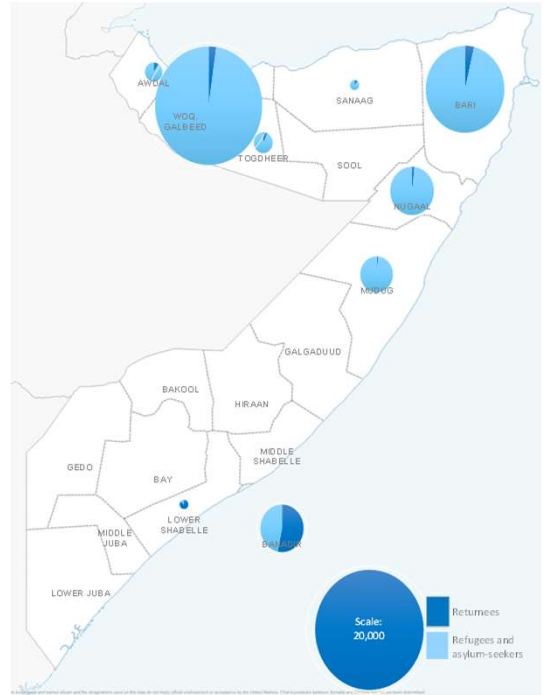

In September 2024, PSMN recorded the highest number of internal displacements in **the Banadir (1,513) followed by the Lower Juba (1,364) due to conflict and insecurity. Similarly, the Banadir (814) and Middle Shabelle (577) regions were recorded as having the highest displacements arrival due to flooding.**

People we work with and for

IDPs	3,864,000
Asylum Seekers	21,521
Refugees	19,038
Refugee Returnees	139,529

*Estimated internally displaced persons as of March 2024 (Source: Somalia UN IDP - WG)

40,559

Refugees & Asylum-Seekers

At the end of September 2024, a total of 40,559 refugees and asylum-seekers are registered in Somalia, mainly from **Ethiopia (26,308 asylum seekers and refugees), Yemen (11,916 refugees and asylum seekers) and Syria (1,739 refugees and asylum seekers)**. The remaining **596** registered are from other countries.

139,529

Refugee Returnees (Since 2014)

Data presented in this report relates to returnees arriving in Somalia as of September 2024. Since December 2014, UNHCR has supported **95,206** Somali refugees to return to Somalia. Additionally, a total of **44,054** Somalis were monitored as arriving spontaneously.

Returnees, refugee and asylum seekers map

Region	Ethiopia	Yemen	Other
Woq. Galbeed	11,454	6,328	1,717
Bari	8,476	1,913	132
Nugaal	2,998	245	24
Mudug	1,705	84	48
Togdheer	393	173	54
Sanaag	127	19	4
Awdal	317	198	9
Banadir	12	2,803	347
Sool	-	-	-
Middle Shabelle	-	-	-
Lower Shabelle	-	133	-
Other	826	18	-
TOTAL	26,308	11,916	2,335

Region	Kenya	Yemen	Other
Banadir	15,879	20,624	959
Bari	12	2,586	34
Bay	9,705	1,418	22
Galgaduud	15	142	3
Gedo	2,922	361	45
Awdal	-	375	17
Lower Juba	54,844	2,195	128
Middle Juba	1,539	18	1
Middle Shabelle	798	780	25
Mudug	10	312	18
Nugaal	13	414	23
Other	84,462	22,530	32,537
TOTAL	85,904	51,752	1,873