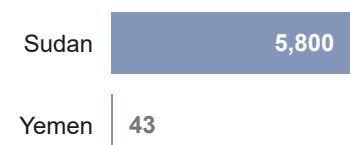

159K
Ethiopian refugees and asylum seekers
in neighbouring countries

4.4M*
Internally Displaced Persons

3.2M
Conflict induced IDPs in Ethiopia

1.1M
Natural Disaster IDPs in Ethiopia

*Figure from Ethiopia Humanitarian Needs Overview 2024

6K
Ethiopia Returnees in 2024

1.1M
Refugees and asylum seekers in
Ethiopia

Ethiopian Refugees by Country of Asylum

Refugees in Ethiopia by Country of Origin

Age and gender breakdown

Ethiopian Returnees in 2024