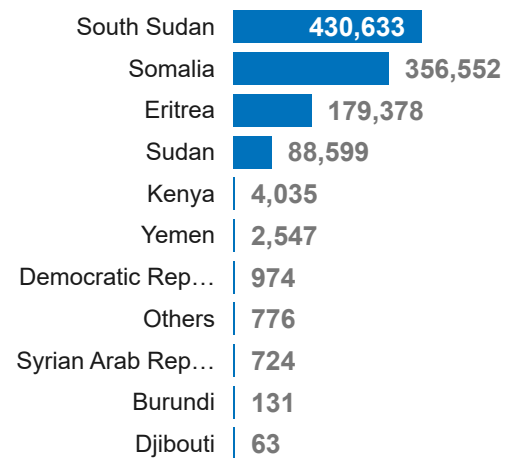

159K
Ethiopian refugees and asylum seekers
in neighbouring countries

4.4M*
Internally Displaced Persons

3.2M
Conflict induced IDPs in Ethiopia

1.1M
Natural Disaster IDPs in Ethiopia

*Figure from Ethiopia Humanitarian Needs Overview 2024

6K
Ethiopia Returnees in 2024

1.1M
Refugees and asylum seekers in
Ethiopia

Ethiopian Refugees by Country of Asylum

Refugees in Ethiopia by Country of Origin

Age and gender breakdown

Ethiopian Returnees in 2024

Ethiopians displaced into neighbouring countries