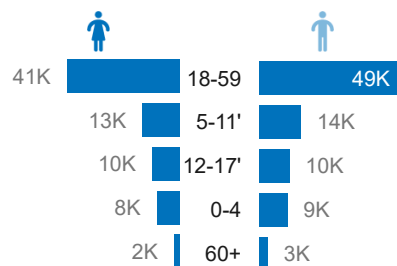

159K
Ethiopian refugees and asylum seekers
in neighbouring countries

4.4M*
Internally Displaced Persons

3.2M
Conflict induced IDPs in Ethiopia

1.1M
Natural Disaster IDPs in Ethiopia

*Figure from Ethiopia Humanitarian Needs Overview 2024

6K
Ethiopia Returnees in 2024

1.1M
Refugees and asylum seekers in
Ethiopia

Ethiopian Refugees by Country of Asylum

Refugees in Ethiopia by Country of Origin

Age and gender breakdown

Ethiopian Returnees in 2024