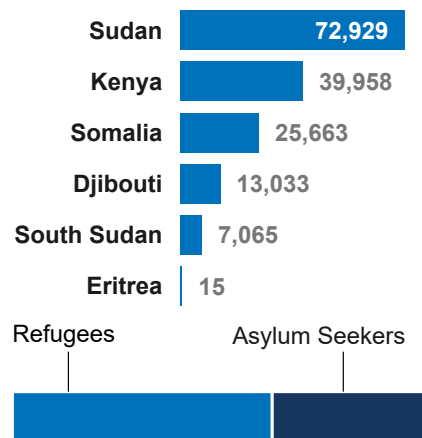

159K
Ethiopian refugees and asylum seekers
in neighbouring countries

4.4M*
Internally Displaced Persons

3.2M
Conflict induced IDPs in Ethiopia

1.1M
Natural Disaster IDPs in Ethiopia

*Figure from Ethiopia Humanitarian Needs Overview 2024

6K
Ethiopia Returnees in 2024

1.1M
Refugees and asylum seekers in
Ethiopia

Ethiopian Refugees by Country of Asylum

Refugees in Ethiopia by Country of Origin

Age and gender breakdown

Ethiopian Returnees in 2024

Ethiopians displaced into neighbouring countries