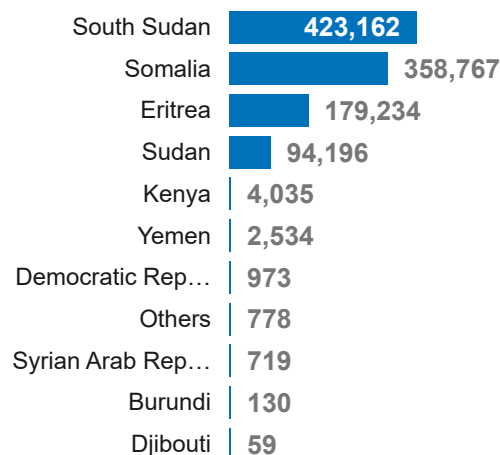

**158K**  
Ethiopian refugees and asylum seekers  
in neighbouring countries

**4.4M\***  
Internally Displaced Persons

**3.2M**  
Conflict induced IDPs in Ethiopia

**1.1M**  
Natural Disaster IDPs in Ethiopia

\*Figure from Ethiopia Humanitarian Needs Overview 2024

**6K**  
Ethiopia Returnees in 2024

**1.1M**  
Refugees and asylum seekers in  
Ethiopia

**Ethiopian Refugees by Country of Asylum**

**Refugees in Ethiopia by Country of Origin**

**Age and gender breakdown**

**Ethiopian Returnees in 2024**

**Ethiopians displaced into neighbouring countries**

**Ethiopian refugees and asylum seekers**

200km

The boundaries and names shown and the designations used on this map do not imply official endorsement or acceptance by the United Nations.