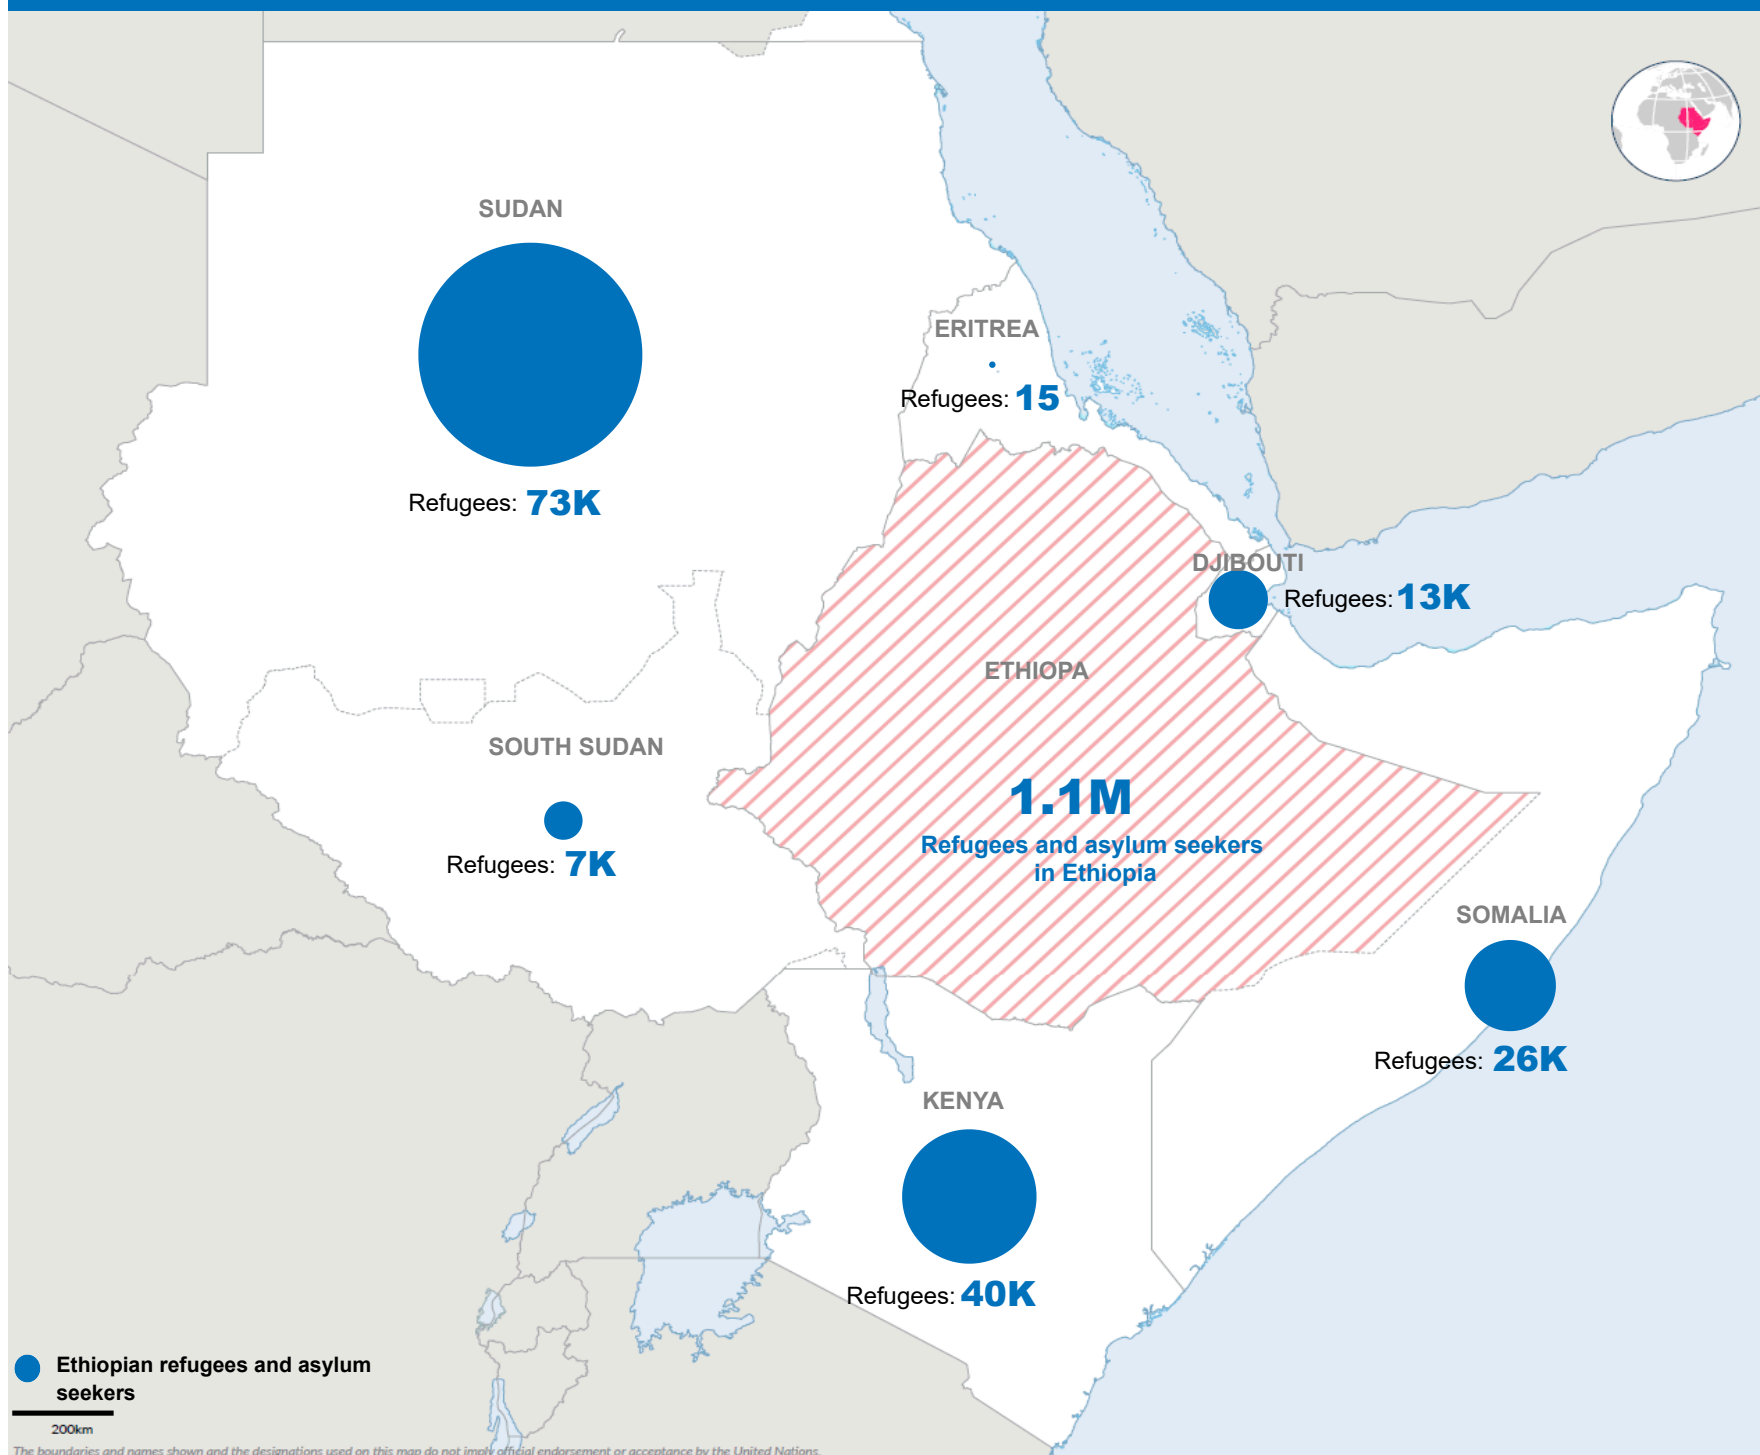

**158K**  
Ethiopian refugees and asylum seekers  
in neighbouring countries

**4.4M\***  
Internally Displaced Persons

**3.2M**  
Conflict induced IDPs in Ethiopia

**1.1M**  
Natural Disaster IDPs in Ethiopia

\*Figure from Ethiopia Humanitarian Needs Overview 2024

**6K**  
Ethiopia Returnees in 2024

**1.1M**  
Refugees and asylum seekers in  
Ethiopia

**Ethiopian Refugees by Country of Asylum**

**Refugees in Ethiopia by Country of Origin**

**Age and gender breakdown**

**Ethiopian Returnees in 2024**

**Ethiopians displaced into neighbouring countries**

**Ethiopian refugees and asylum seekers**

200km

The boundaries and names shown and the designations used on this map do not imply official endorsement or acceptance by the United Nations.