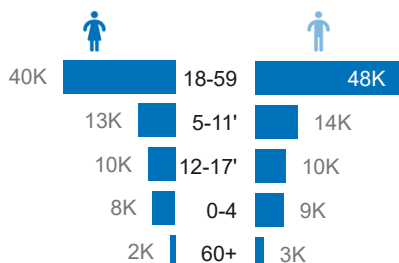

**158K**  
Ethiopian refugees and asylum seekers  
in neighbouring countries

**4.4M\***  
Internally Displaced Persons

**3.2M**  
Conflict induced IDPs in Ethiopia

**1.1M**  
Natural Disaster IDPs in Ethiopia

\*Figure from Ethiopia Humanitarian Needs Overview 2024

**6K**  
Ethiopia Returnees in 2024

**1.1M**  
Refugees and asylum seekers in  
Ethiopia

**Ethiopian Refugees by Country of Asylum**

**Refugees in Ethiopia by Country of Origin**

**Age and gender breakdown**

**Ethiopian Returnees in 2024**

**Ethiopians displaced into neighbouring countries**

**Ethiopian refugees and asylum seekers**

200km

The boundaries and names shown and the designations used on this map do not imply official endorsement or acceptance by the United Nations.