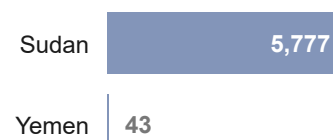

Ethiopian Returnees in 2024