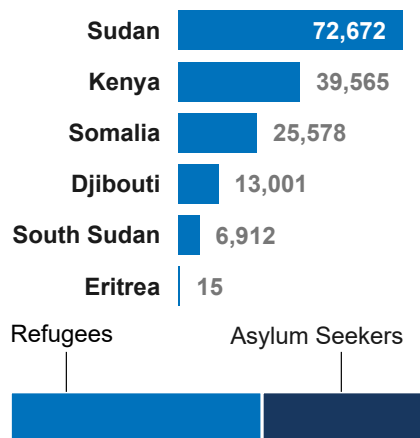

**158K**  
Ethiopian refugees and asylum seekers  
in neighbouring countries

**4.4M\***  
Internally Displaced Persons

**3.2M**  
Conflict induced IDPs in Ethiopia

**1.1M**  
Natural Disaster IDPs in Ethiopia

\*Figure from Ethiopia Humanitarian Needs Overview 2024

**6K**  
Ethiopia Returnees in 2024

**1.1M**  
Refugees and asylum seekers in  
Ethiopia

**Ethiopian Refugees by Country of Asylum**

**Refugees in Ethiopia by Country of Origin**

**Age and gender breakdown**

**Ethiopian Returnees in 2024**

**Ethiopians displaced into neighbouring countries**

**Ethiopian refugees and asylum seekers**

200km

The boundaries and names shown and the designations used on this map do not imply official endorsement or acceptance by the United Nations.