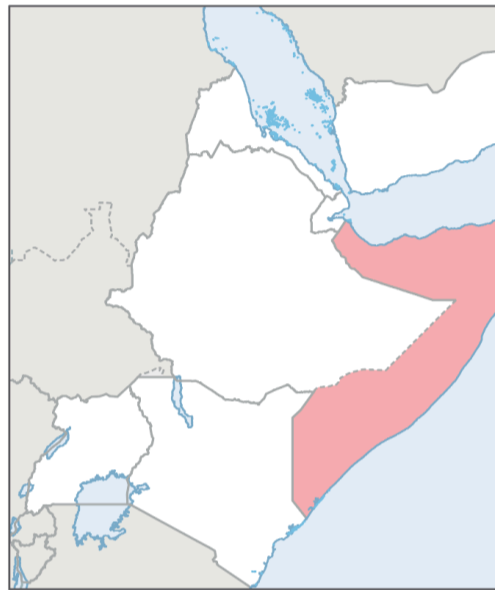

Key Population Statistics

Sudan Situation

1.5M
Sudanese Refugees
Post 15 Apr 2023

10.5M
Internally Displaced
in Sudan

909K
Refugees hosted
in Sudan

4K
Refugee returnees
in 2024

South Sudan Situation

2.3M
South Sudanese
Refugees

2.0M
Internally Displaced
in South Sudan

474K
Refugees hosted
in South Sudan

220K
Refugee returnees
in 2024

Ethiopia Situation

158K
Ethiopian Refugees

4.4M**
Internally Displaced
in Ethiopia

1.1M
Refugees hosted in
Ethiopia

6K
Refugee returnees
in 2024

Somalia Situation

905K*
Somali Refugees

3.9M
Internally Displaced
in Somalia

39K
Refugees hosted in
Somalia

250
Refugee returnees
in 2024

Burundi Situation

324K
Burundi Refugees

Total IDPs by host country

Stateless Persons by host country

Refugee Returnees in 2024

Total Refugees, Asylum- Seekers, Refugees Returnees and IDPs in the EHAGL Region

The boundaries and names shown and the designations used on this map do not imply official endorsement or acceptance by the United Nations