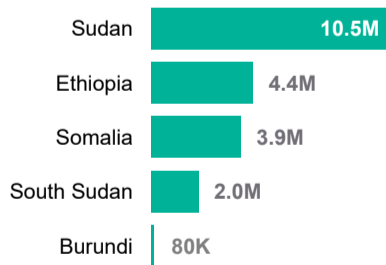

Key Population Statistics

Sudan Situation

1.5M
Sudanese Refugees
Post 15 Apr 2023

10.5M
Internally Displaced
in Sudan

909K
Refugees hosted
in Sudan

4K
Refugee returnees
in 2024

South Sudan Situation

2.3M
South Sudanese
Refugees

2.0M
Internally Displaced
in South Sudan

474K
Refugees hosted
in South Sudan

220K
Refugee returnees
in 2024

Ethiopia Situation

158K
Ethiopian Refugees

4.4M**
Internally Displaced
in Ethiopia

1.1M
Refugees hosted in
Ethiopia

6K
Refugee returnees
in 2024

Somalia Situation

905K*
Somali Refugees

3.9M
Internally Displaced
in Somalia

39K
Refugees hosted in
Somalia

250
Refugee returnees
in 2024

Burundi Situation

324K
Burundi Refugees

80K
Internally Displaced
in Burundi

89K
Refugees hosted in
Burundi

10K
Refugee returnees
in 2024

**Figure from Ethiopia Humanitarian Needs Overview 2024

*Yemen figure as of Nov 2023

Refugees and Asylum seekers by CoA

Total IDPs by host country

Stateless Persons by host country

Refugee Returnees in 2024

Total Refugees, Asylum- Seekers, Refugees Returnees and IDPs in the EHAGL Region

The boundaries and names shown and the designations used on this map do not imply official endorsement or acceptance by the United Nations