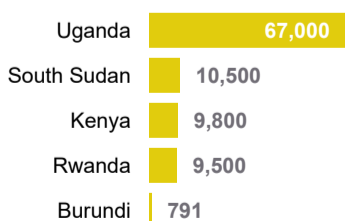

Stateless Persons by host country