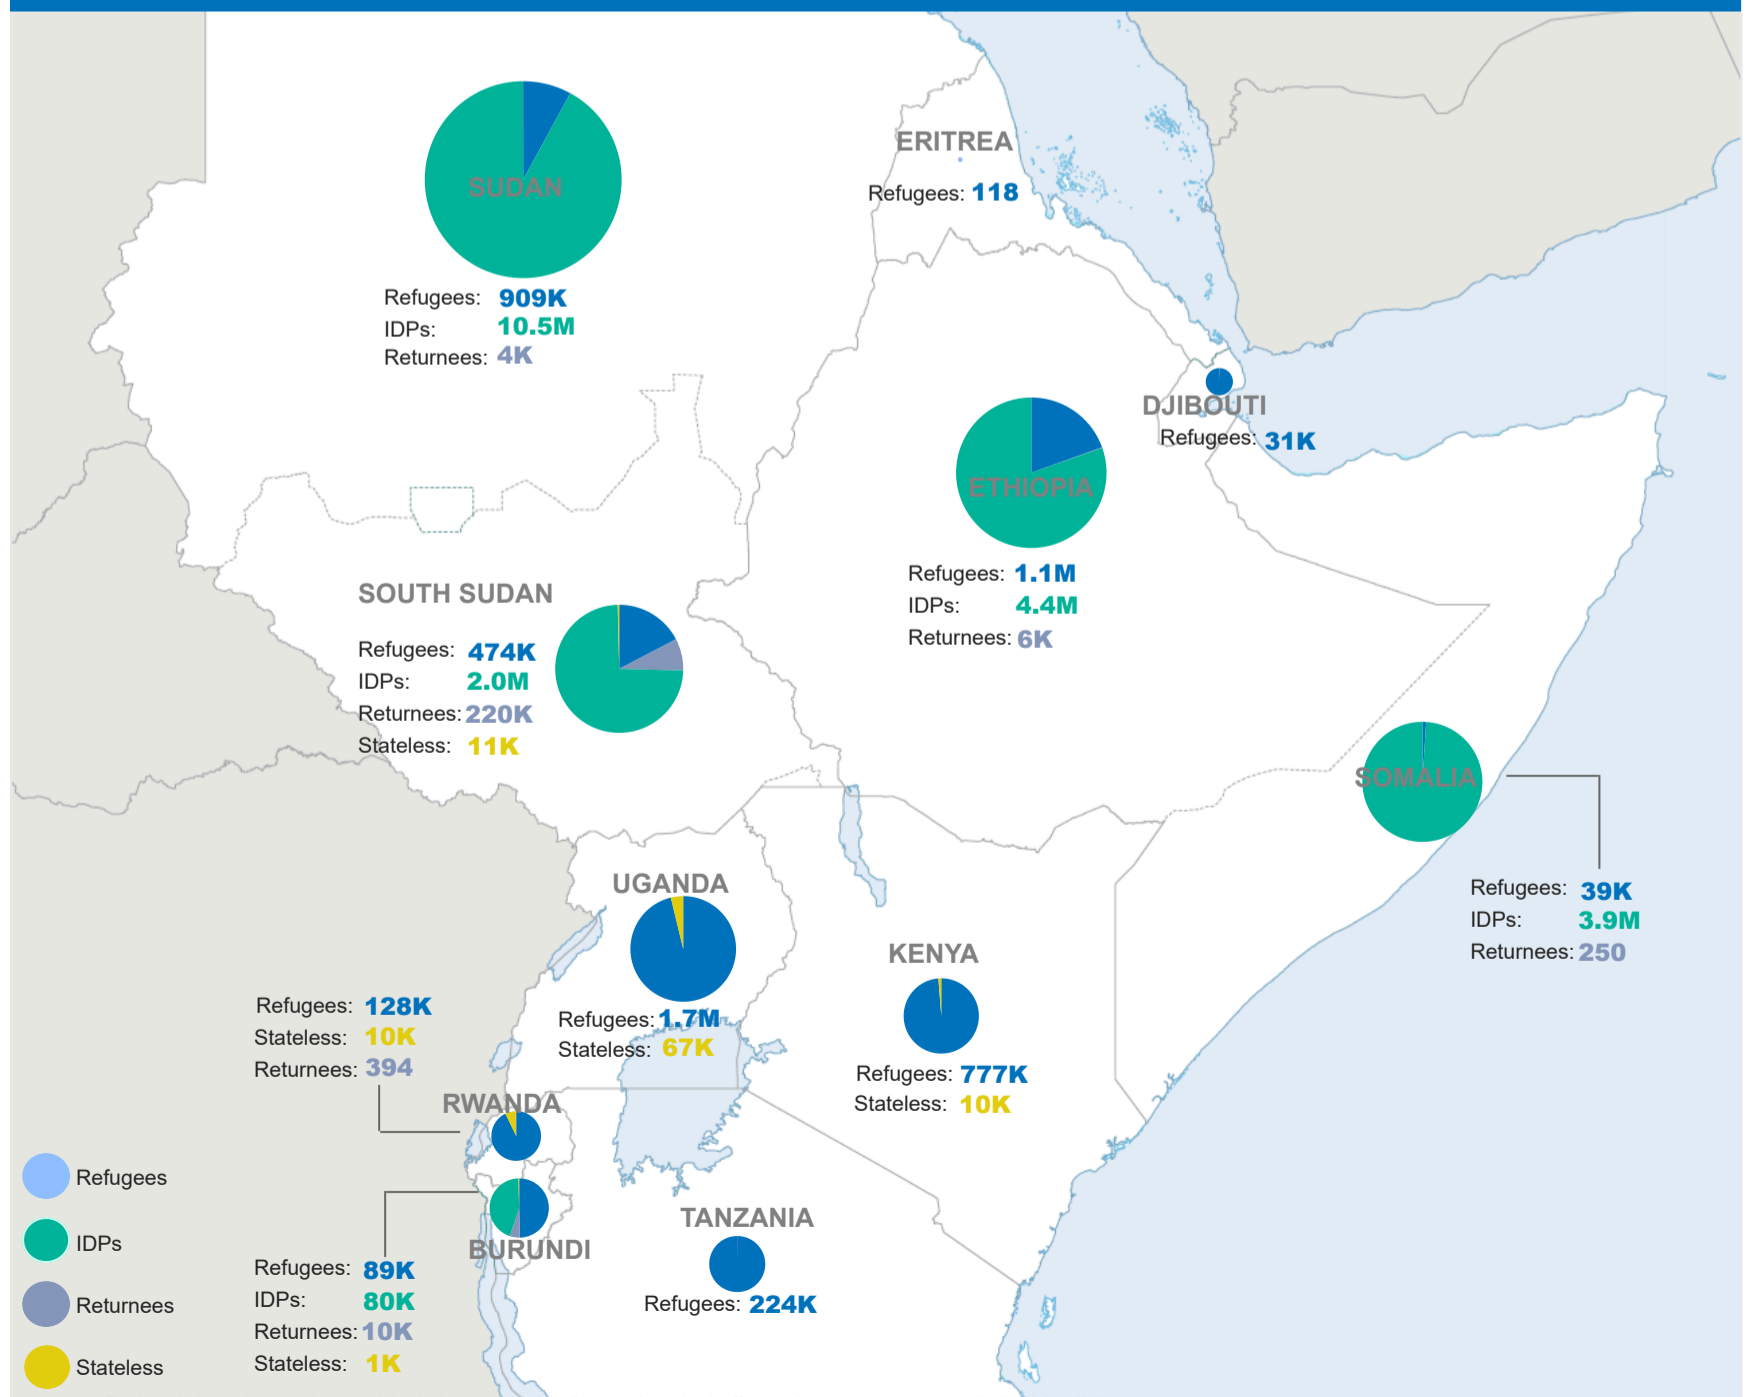

2.0M
Internally Displaced
in South Sudan

474K
Refugees hosted
in South Sudan

220K
Refugee returnees
in 2024

Ethiopia Situation

158K
Ethiopian Refugees

4.4M**
Internally Displaced
in Ethiopia

1.1M
Refugees hosted in
Ethiopia

6K
Refugee returnees
in 2024

Somalia Situation

905K*
Somali Refugees

3.9M
Internally Displaced
in Somalia

39K
Refugees hosted in
Somalia

250
Refugee returnees
in 2024

Burundi Situation

324K
Burundi Refugees

80K
Internally Displaced
in Burundi

89K
Refugees hosted in
Burundi

10K
Refugee returnees
in 2024

**Figure from Ethiopia Humanitarian Needs Overview 2024

*Yemen figure as of Nov 2023

Refugees and Asylum seekers by CoA

Total IDPs by host country

Stateless Persons by host country

Refugee Returnees in 2024

Total Refugees, Asylum- Seekers, Refugees Returnees and IDPs in the EHAGL Region

The boundaries and names shown and the designations used on this map do not imply official endorsement or acceptance by the United Nations