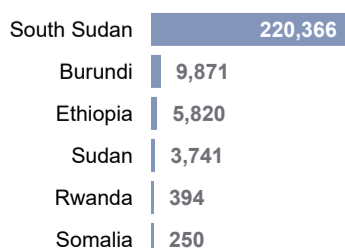

2.0M
Internally Displaced
in South Sudan

474K
Refugees hosted
in South Sudan

220K
Refugee returnees
in 2024

Ethiopia Situation

158K
Ethiopian Refugees

4.4M**
Internally Displaced
in Ethiopia

1.1M
Refugees hosted in
Ethiopia

6K
Refugee returnees
in 2024

Somalia Situation

905K*
Somali Refugees

3.9M
Internally Displaced
in Somalia

39K
Refugees hosted in
Somalia

250
Refugee returnees
in 2024

Burundi Situation

324K
Burundi Refugees

80K
Internally Displaced
in Burundi

89K
Refugees hosted in
Burundi

10K
Refugee returnees
in 2024

**Figure from Ethiopia Humanitarian Needs Overview 2024

*Yemen figure as of Nov 2023

Refugees and Asylum seekers by CoA

Total IDPs by host country

Stateless Persons by host country

Refugee Returnees in 2024

Total Refugees, Asylum- Seekers, Refugees Returnees and IDPs in the EHAGL Region

The boundaries and names shown and the designations used on this map do not imply official endorsement or acceptance by the United Nations