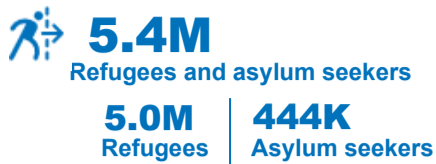

Key Population Statistics

Sudan Situation

1.5M
Sudanese Refugees
Post 15 Apr 2023

10.5M
Internally Displaced
in Sudan

909K
Refugees hosted
in Sudan

4K
Refugee returnees
in 2024

South Sudan Situation

2.3M
South Sudanese
Refugees

2.0M
Internally Displaced
in South Sudan

474K
Refugees hosted
in South Sudan

220K
Refugee returnees
in 2024

Ethiopia Situation

158K
Ethiopian Refugees

4.4M**
Internally Displaced
in Ethiopia

1.1M
Refugees hosted in
Ethiopia