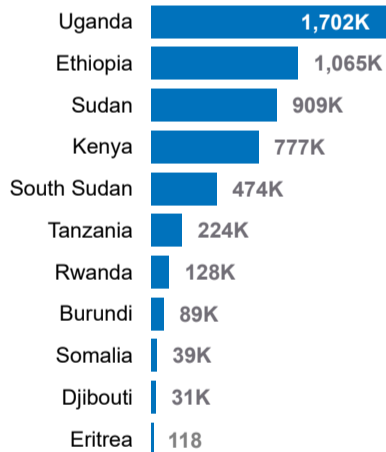

2.0M
Internally Displaced
in South Sudan

474K
Refugees hosted
in South Sudan

220K
Refugee returnees
in 2024

Ethiopia Situation

158K
Ethiopian Refugees

4.4M**
Internally Displaced
in Ethiopia

1.1M
Refugees hosted in
Ethiopia

6K
Refugee returnees
in 2024

Somalia Situation

905K*
Somali Refugees

3.9M
Internally Displaced
in Somalia

39K
Refugees hosted in
Somalia

250
Refugee returnees
in 2024

Burundi Situation

324K
Burundi Refugees

80K
Internally Displaced
in Burundi

89K
Refugees hosted in
Burundi

10K
Refugee returnees
in 2024

**Figure from Ethiopia Humanitarian Needs Overview 2024

*Yemen figure as of Nov 2023

Refugees and Asylum seekers by CoA

Total IDPs by host country

Stateless Persons by host country

Refugee Returnees in 2024

Total Refugees, Asylum- Seekers, Refugees Returnees and IDPs in the EHAGL Region

The boundaries and names shown and the designations used on this map do not imply official endorsement or acceptance by the United Nations