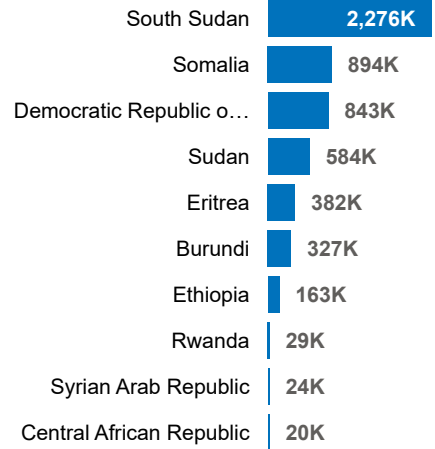

**5.4M** Refugees and Asylum seekers in the EHAGL region

**By Age and Gender**

**Refugees by Country of Asylum**

**Refugees by Country of Origin**

**Annual Trend of Displacement | 2014- 2024**

**Population of Refugees and Asylum-Seekers by Countries of Asylum**