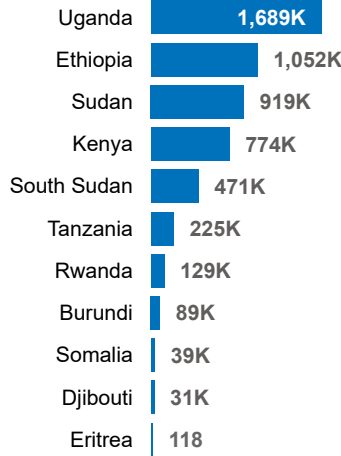

**5.4M** Refugees and Asylum seekers in the EHAGL region

**By Age and Gender**

**Refugees by Country of Asylum**

**Refugees by Country of Origin**

**Annual Trend of Displacement | 2014- 2024**

**Population of Refugees and Asylum-Seekers by Countries of Asylum**