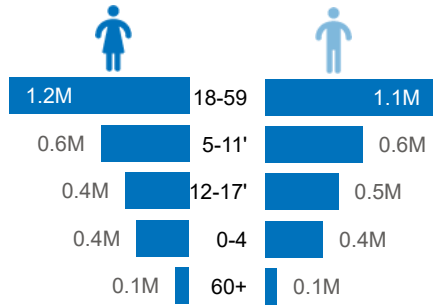

**5.4M** Refugees and Asylum seekers in the EHAGL region

**By Age and Gender**

**Refugees by Country of Asylum**

**Refugees by Country of Origin**

**Annual Trend of Displacement | 2014- 2024**

**Population of Refugees and Asylum-Seekers by Countries of Asylum**