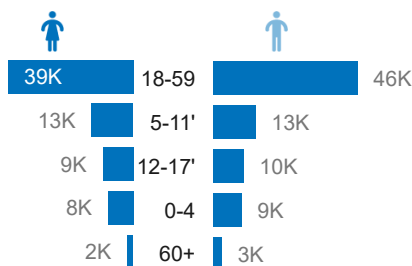

150K
Ethiopian refugees and asylum seekers in neighbouring countries

3.5M*
Internally Displaced Persons

2.6M
Conflict induced IDPs in Ethiopia

0.9M
Natural Disaster IDPs in Ethiopia

*Figure from the latest DTM round

5K
Ethiopia Returnees in 2024

1.1M
Refugees and asylum seekers in Ethiopia

Ethiopian Refugees by Country of Asylum

Refugees in Ethiopia by Country of Origin

Age and gender breakdown

Ethiopian Returnees in 2024