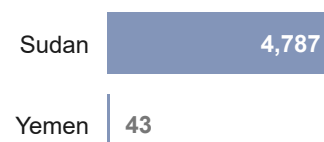

150K
Ethiopian refugees and asylum seekers in neighbouring countries

3.5M*
Internally Displaced Persons

2.6M
Conflict induced IDPs in Ethiopia

0.9M
Natural Disaster IDPs in Ethiopia

*Figure from the latest DTM round

5K
Ethiopia Returnees in 2024

1.1M
Refugees and asylum seekers in Ethiopia

Ethiopian Refugees by Country of Asylum

Refugees in Ethiopia by Country of Origin

Age and gender breakdown

Ethiopian Returnees in 2024