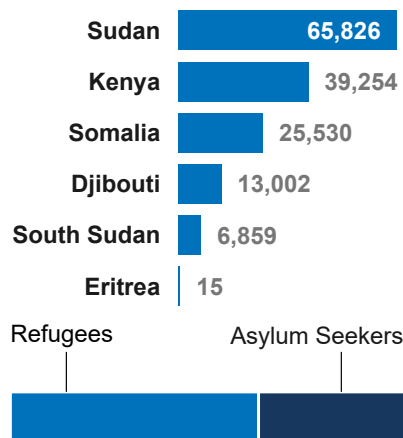

150K
Ethiopian refugees and asylum seekers in neighbouring countries

3.5M*
Internally Displaced Persons

2.6M
Conflict induced IDPs in Ethiopia

0.9M
Natural Disaster IDPs in Ethiopia

*Figure from the latest DTM round

5K
Ethiopia Returnees in 2024

1.1M
Refugees and asylum seekers in Ethiopia

Ethiopian Refugees by Country of Asylum

Refugees in Ethiopia by Country of Origin

Age and gender breakdown

Ethiopian Returnees in 2024

Ethiopians displaced into neighbouring countries

Ethiopian refugees and asylum seekers

200km

The boundaries and names shown and the designations used on this map do not imply official endorsement or acceptance by the United Nations.