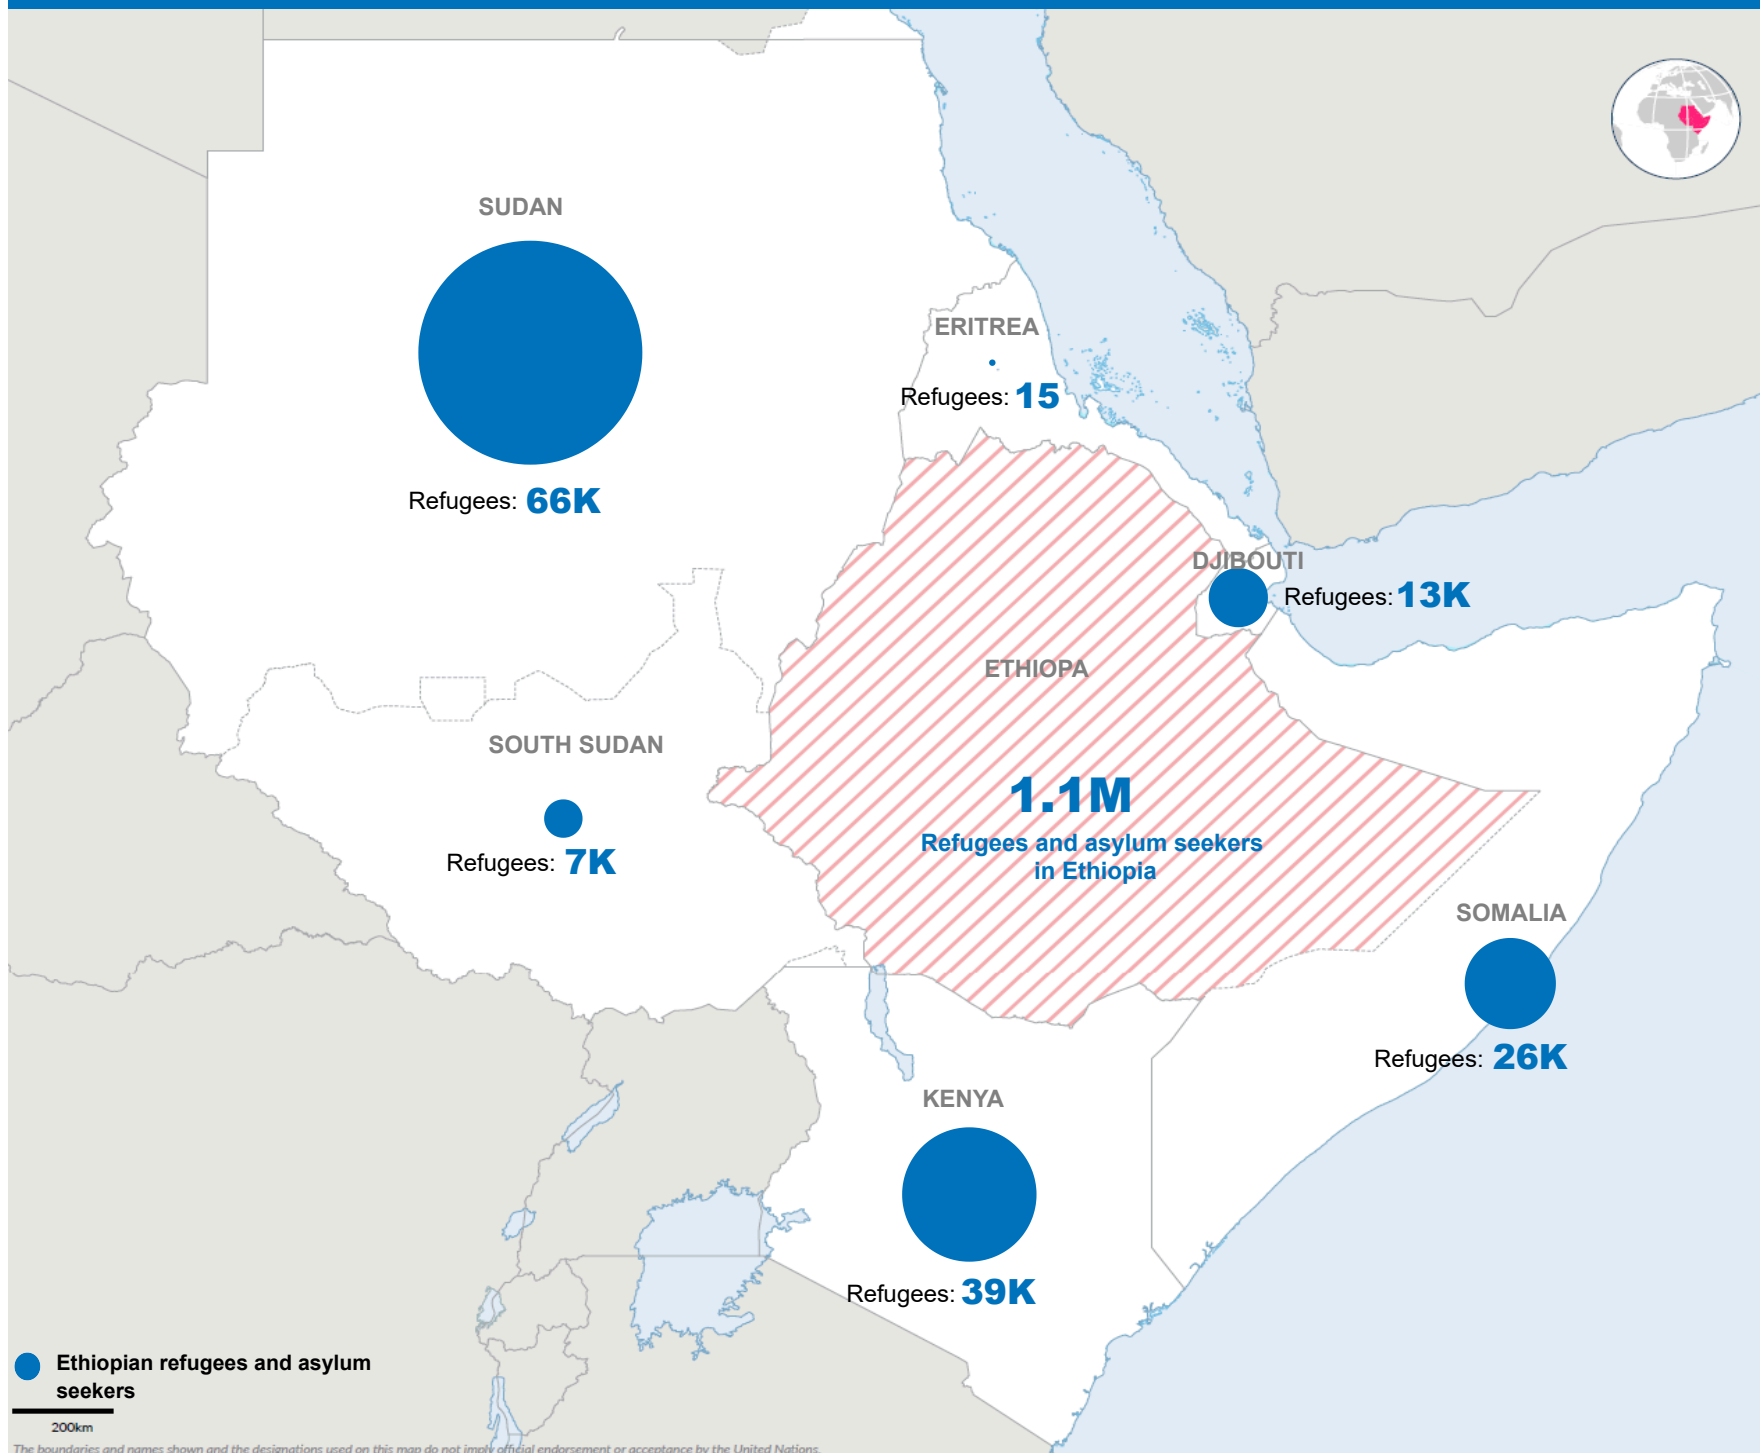

150K
Ethiopian refugees and asylum seekers in neighbouring countries

3.5M*
Internally Displaced Persons

2.6M
Conflict induced IDPs in Ethiopia

0.9M
Natural Disaster IDPs in Ethiopia

*Figure from the latest DTM round

5K
Ethiopia Returnees in 2024

1.1M
Refugees and asylum seekers in Ethiopia

Ethiopian Refugees by Country of Asylum

Refugees in Ethiopia by Country of Origin

Age and gender breakdown

Ethiopian Returnees in 2024

Ethiopians displaced into neighbouring countries

Ethiopian refugees and asylum seekers

200km

The boundaries and names shown and the designations used on this map do not imply official endorsement or acceptance by the United Nations.