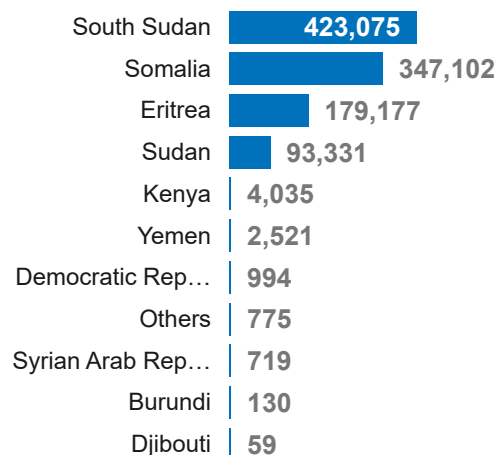

150K
Ethiopian refugees and asylum seekers in neighbouring countries

3.5M*
Internally Displaced Persons

2.6M
Conflict induced IDPs in Ethiopia

0.9M
Natural Disaster IDPs in Ethiopia

*Figure from the latest DTM round

5K
Ethiopia Returnees in 2024

1.1M
Refugees and asylum seekers in Ethiopia

Ethiopian Refugees by Country of Asylum

Refugees in Ethiopia by Country of Origin

Age and gender breakdown

Ethiopian Returnees in 2024

Ethiopians displaced into neighbouring countries

Ethiopian refugees and asylum seekers

200km

The boundaries and names shown and the designations used on this map do not imply official endorsement or acceptance by the United Nations.