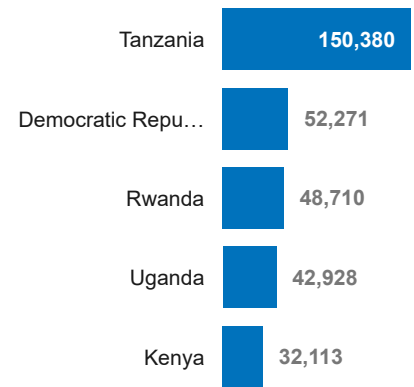

**326K**  
Burundi Refugees and Asylum seekers in neighbouring countries

**80K**  
Internally Displaced Persons

**8K**  
Conflict induced IDPs

**72K**  
Natural disaster IDPs

**3,364**  
Returnees in 2024

**89K**  
Refugees and Asylum Seekers in Burundi

**Key Statistics (Burundi Refugees and Asylum seekers)**

**Age Gender breakdown**

**Burundian Refugees by CoA**

**Burundi Returnees in 2024**

**Burundians displaced into neighbouring countries**

**People We Serve in Burundi**

**Total Population of Concern in Burundi as of March 2024**

By the end of March 2024, Burundi was host to 88,598 refugees and asylum seekers. A further 79,917 individuals are internally displaced. Some 3,364 refugees have so far returned to Burundi in 2024 mainly from Tanzania, Kenya, and Botswana.