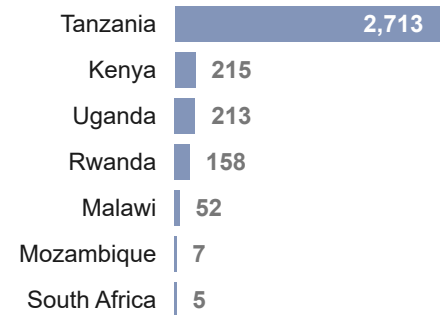

**326K**  
Burundi Refugees and Asylum seekers in neighbouring countries

**80K**  
Internally Displaced Persons

**8K**  
Conflict induced IDPs

**72K**  
Natural disaster IDPs

**3,364**  
Returnees in 2024

**89K**  
Refugees and Asylum Seekers in Burundi

**Key Statistics (Burundi Refugees and Asylum seekers)**

**Age Gender breakdown**

**Burundian Refugees by CoA**

**Burundi Returnees in 2024**

**Burundians displaced into neighbouring countries**

**People We Serve in Burundi**

**Total Population of Concern in Burundi as of March 2024**

By the end of March 2024, Burundi was host to 88,598 refugees and asylum seekers. A further 79,917 individuals are internally displaced. Some 3,364 refugees have so far returned to Burundi in 2024 mainly from Tanzania, Kenya, and Botswana.