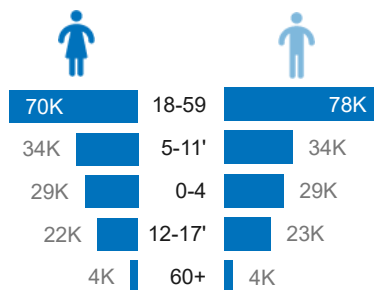

**326K**  
Burundi Refugees and Asylum seekers in neighbouring countries

**80K**  
Internally Displaced Persons

**8K**  
Conflict induced IDPs

**72K**  
Natural disaster IDPs

**3,364**  
Returnees in 2024

**89K**  
Refugees and Asylum Seekers in Burundi

**Key Statistics (Burundi Refugees and Asylum seekers)**

**Age Gender breakdown**

**Burundian Refugees by CoA**

**Burundi Returnees in 2024**

**Burundians displaced into neighbouring countries**

**People We Serve in Burundi**

**Total Population of Concern in Burundi as of March 2024**

By the end of March 2024, Burundi was host to 88,598 refugees and asylum seekers. A further 79,917 individuals are internally displaced. Some 3,364 refugees have so far returned to Burundi in 2024 mainly from Tanzania, Kenya, and Botswana.