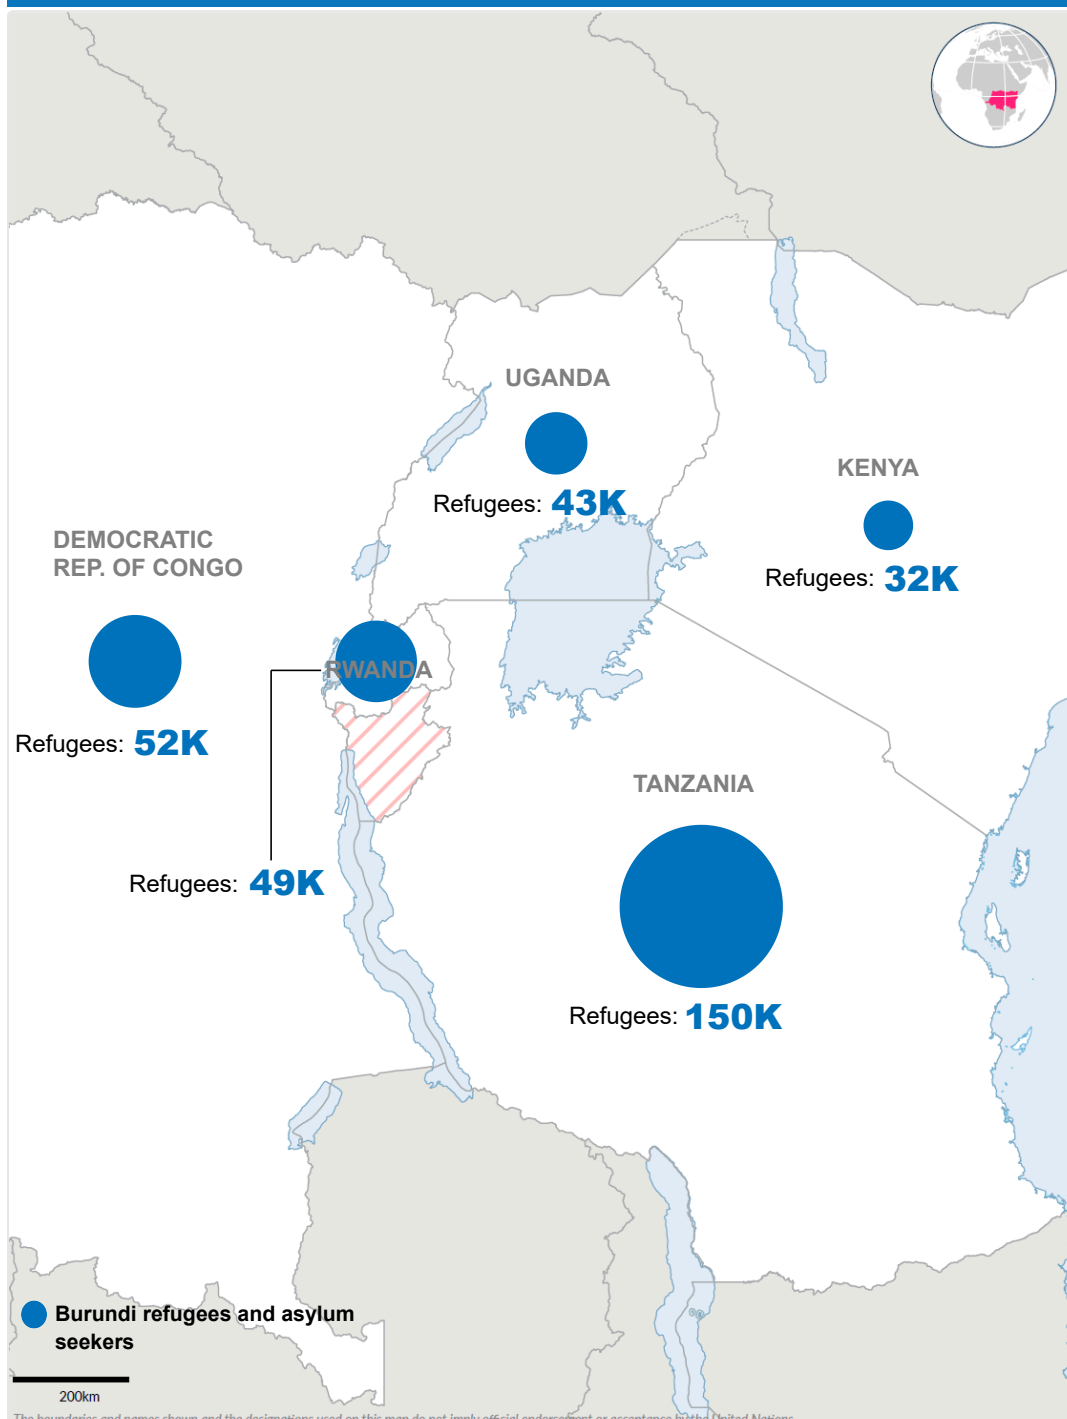

**326K**  
Burundi Refugees and Asylum seekers in neighbouring countries

**80K**  
Internally Displaced Persons

**8K**  
Conflict induced IDPs

**72K**  
Natural disaster IDPs

**3,364**  
Returnees in 2024

**89K**  
Refugees and Asylum Seekers in Burundi

**Key Statistics (Burundi Refugees and Asylum seekers)**

**Age Gender breakdown**

**Burundian Refugees by CoA**

**Burundi Returnees in 2024**

**Burundians displaced into neighbouring countries**

**People We Serve in Burundi**

**Total Population of Concern in Burundi as of March 2024**

By the end of March 2024, Burundi was host to 88,598 refugees and asylum seekers. A further 79,917 individuals are internally displaced. Some 3,364 refugees have so far returned to Burundi in 2024 mainly from Tanzania, Kenya, and Botswana.