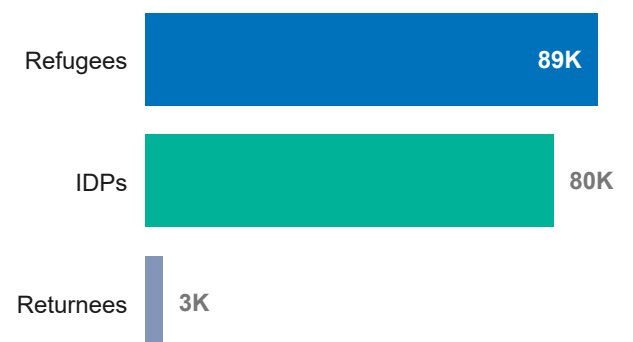

**326K**  
Burundi Refugees and Asylum seekers in neighbouring countries

**80K**  
Internally Displaced Persons

**8K**  
Conflict induced IDPs

**72K**  
Natural disaster IDPs

**3,364**  
Returnees in 2024

**89K**  
Refugees and Asylum Seekers in Burundi

**Key Statistics (Burundi Refugees and Asylum seekers)**

**Age Gender breakdown**

**Burundian Refugees by CoA**

**Burundi Returnees in 2024**

**Burundians displaced into neighbouring countries**

**People We Serve in Burundi**

**Total Population of Concern in Burundi as of March 2024**

By the end of March 2024, Burundi was host to 88,598 refugees and asylum seekers. A further 79,917 individuals are internally displaced. Some 3,364 refugees have so far returned to Burundi in 2024 mainly from Tanzania, Kenya, and Botswana.