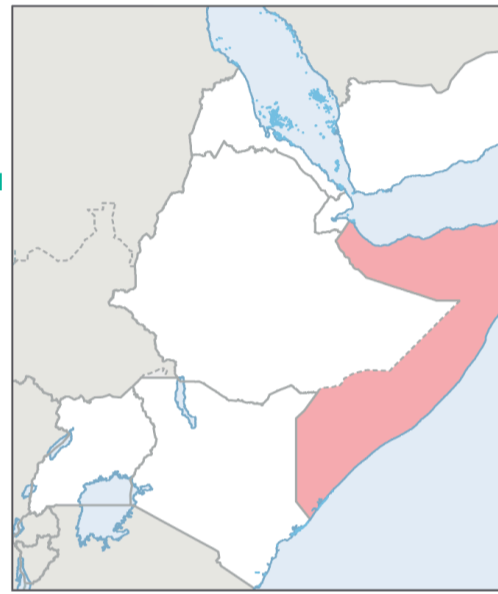

Key Population Statistics

Sudan Situation

1.3M
Sudanese Refugees
Post 15 Apr 2023

9.1M
Internally Displaced in Sudan

917K
Refugees hosted in Sudan

0
Refugee returnees in 2024

South Sudan Situation

2.3M
South Sudanese Refugees

2.0M
Internally Displaced in South Sudan

455K
Refugees hosted in South Sudan

116K
Refugee returnees in 2024

Ethiopia Situation

149K
Ethiopian Refugees

3.5M
Internally Displaced in Ethiopia

974K
Refugees hosted in Ethiopia

3K
Refugee returnees in 2024

Somalia Situation

860K*
Somali Refugees

3.9M
Internally Displaced in Somalia

39K
Refugees hosted in Somalia

78
Refugee returnees in 2024

*Yemen figure as of Nov 2023

Burundi Situation

Refugee Returnees in 2024

Total Refugees, Asylum- Seekers, Refugees Returnees and IDPs in the EHAGL Region

The boundaries and names shown and the designations used on this map do not imply official endorsement or acceptance by the United Nations