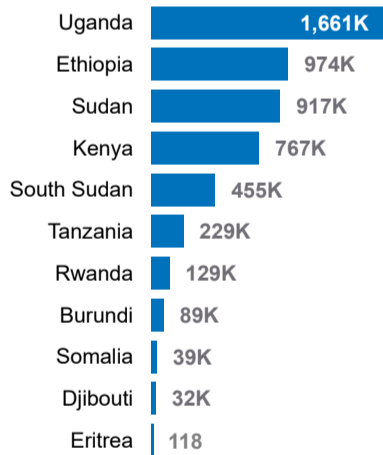

Key Population Statistics

Sudan Situation

1.3M
Sudanese Refugees
Post 15 Apr 2023

9.1M
Internally Displaced in Sudan

917K
Refugees hosted in Sudan

0
Refugee returnees in 2024

South Sudan Situation

2.3M
South Sudanese Refugees

2.0M
Internally Displaced in South Sudan

455K
Refugees hosted in South Sudan

116K
Refugee returnees in 2024

Ethiopia Situation

149K
Ethiopian Refugees

3.5M
Internally Displaced in Ethiopia

974K
Refugees hosted in Ethiopia

3K
Refugee returnees in 2024

Somalia Situation

860K*
Somali Refugees

3.9M
Internally Displaced in Somalia

39K
Refugees hosted in Somalia

78
Refugee returnees in 2024

*Yemen figure as of Nov 2023

Burundi Situation

326K
Burundi Refugees

80K
Internally Displaced in Burundi

89K
Refugees hosted in Burundi

3K
Refugee returnees in 2024

Refugees and Asylum seekers by CoA

Total IDPs by host country

Stateless Persons by host country