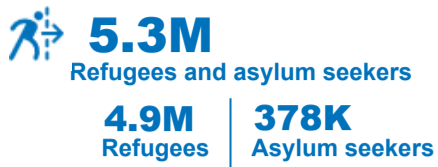

Key Population Statistics

Sudan Situation

1.3M
Sudanese Refugees
Post 15 Apr 2023

9.1M
Internally Displaced in Sudan

917K
Refugees hosted in Sudan

0
Refugee returnees in 2024

South Sudan Situation

2.3M
South Sudanese Refugees

2.0M
Internally Displaced in South Sudan

455K
Refugees hosted in South Sudan

116K
Refugee returnees in 2024

Ethiopia Situation

149K
Ethiopian Refugees

3.5M
Internally Displaced in Ethiopia

974K
Refugees hosted in Ethiopia