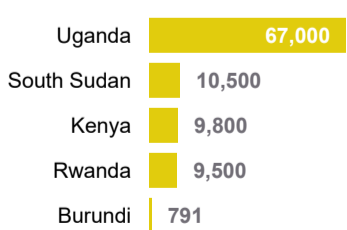

2.0M
Internally Displaced in South Sudan

455K
Refugees hosted in South Sudan

116K
Refugee returnees in 2024

Ethiopia Situation

149K
Ethiopian Refugees

3.5M
Internally Displaced in Ethiopia

974K
Refugees hosted in Ethiopia

3K
Refugee returnees in 2024

Somalia Situation

860K*
Somali Refugees

3.9M
Internally Displaced in Somalia

39K
Refugees hosted in Somalia

78
Refugee returnees in 2024

*Yemen figure as of Nov 2023

Burundi Situation

326K
Burundi Refugees

80K
Internally Displaced in Burundi

89K
Refugees hosted in Burundi

3K
Refugee returnees in 2024

Refugees and Asylum seekers by CoA

Total IDPs by host country

Stateless Persons by host country

Refugee Returnees in 2024

Total Refugees, Asylum- Seekers, Refugees Returnees and IDPs in the EHAGL Region

The boundaries and names shown and the designations used on this map do not imply official endorsement or acceptance by the United Nations