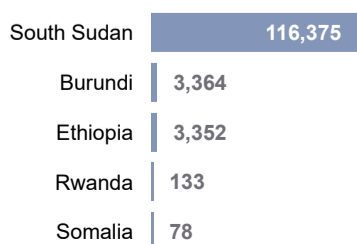

2.0M
Internally Displaced in South Sudan

455K
Refugees hosted in South Sudan

116K
Refugee returnees in 2024

Ethiopia Situation

149K
Ethiopian Refugees

3.5M
Internally Displaced in Ethiopia

974K
Refugees hosted in Ethiopia

3K
Refugee returnees in 2024

Somalia Situation

860K*
Somali Refugees

3.9M
Internally Displaced in Somalia

39K
Refugees hosted in Somalia

78
Refugee returnees in 2024

*Yemen figure as of Nov 2023

Burundi Situation

326K
Burundi Refugees

80K
Internally Displaced in Burundi

89K
Refugees hosted in Burundi

3K
Refugee returnees in 2024

Refugees and Asylum seekers by CoA

Total IDPs by host country

Stateless Persons by host country

Refugee Returnees in 2024

Total Refugees, Asylum- Seekers, Refugees Returnees and IDPs in the EHAGL Region

The boundaries and names shown and the designations used on this map do not imply official endorsement or acceptance by the United Nations