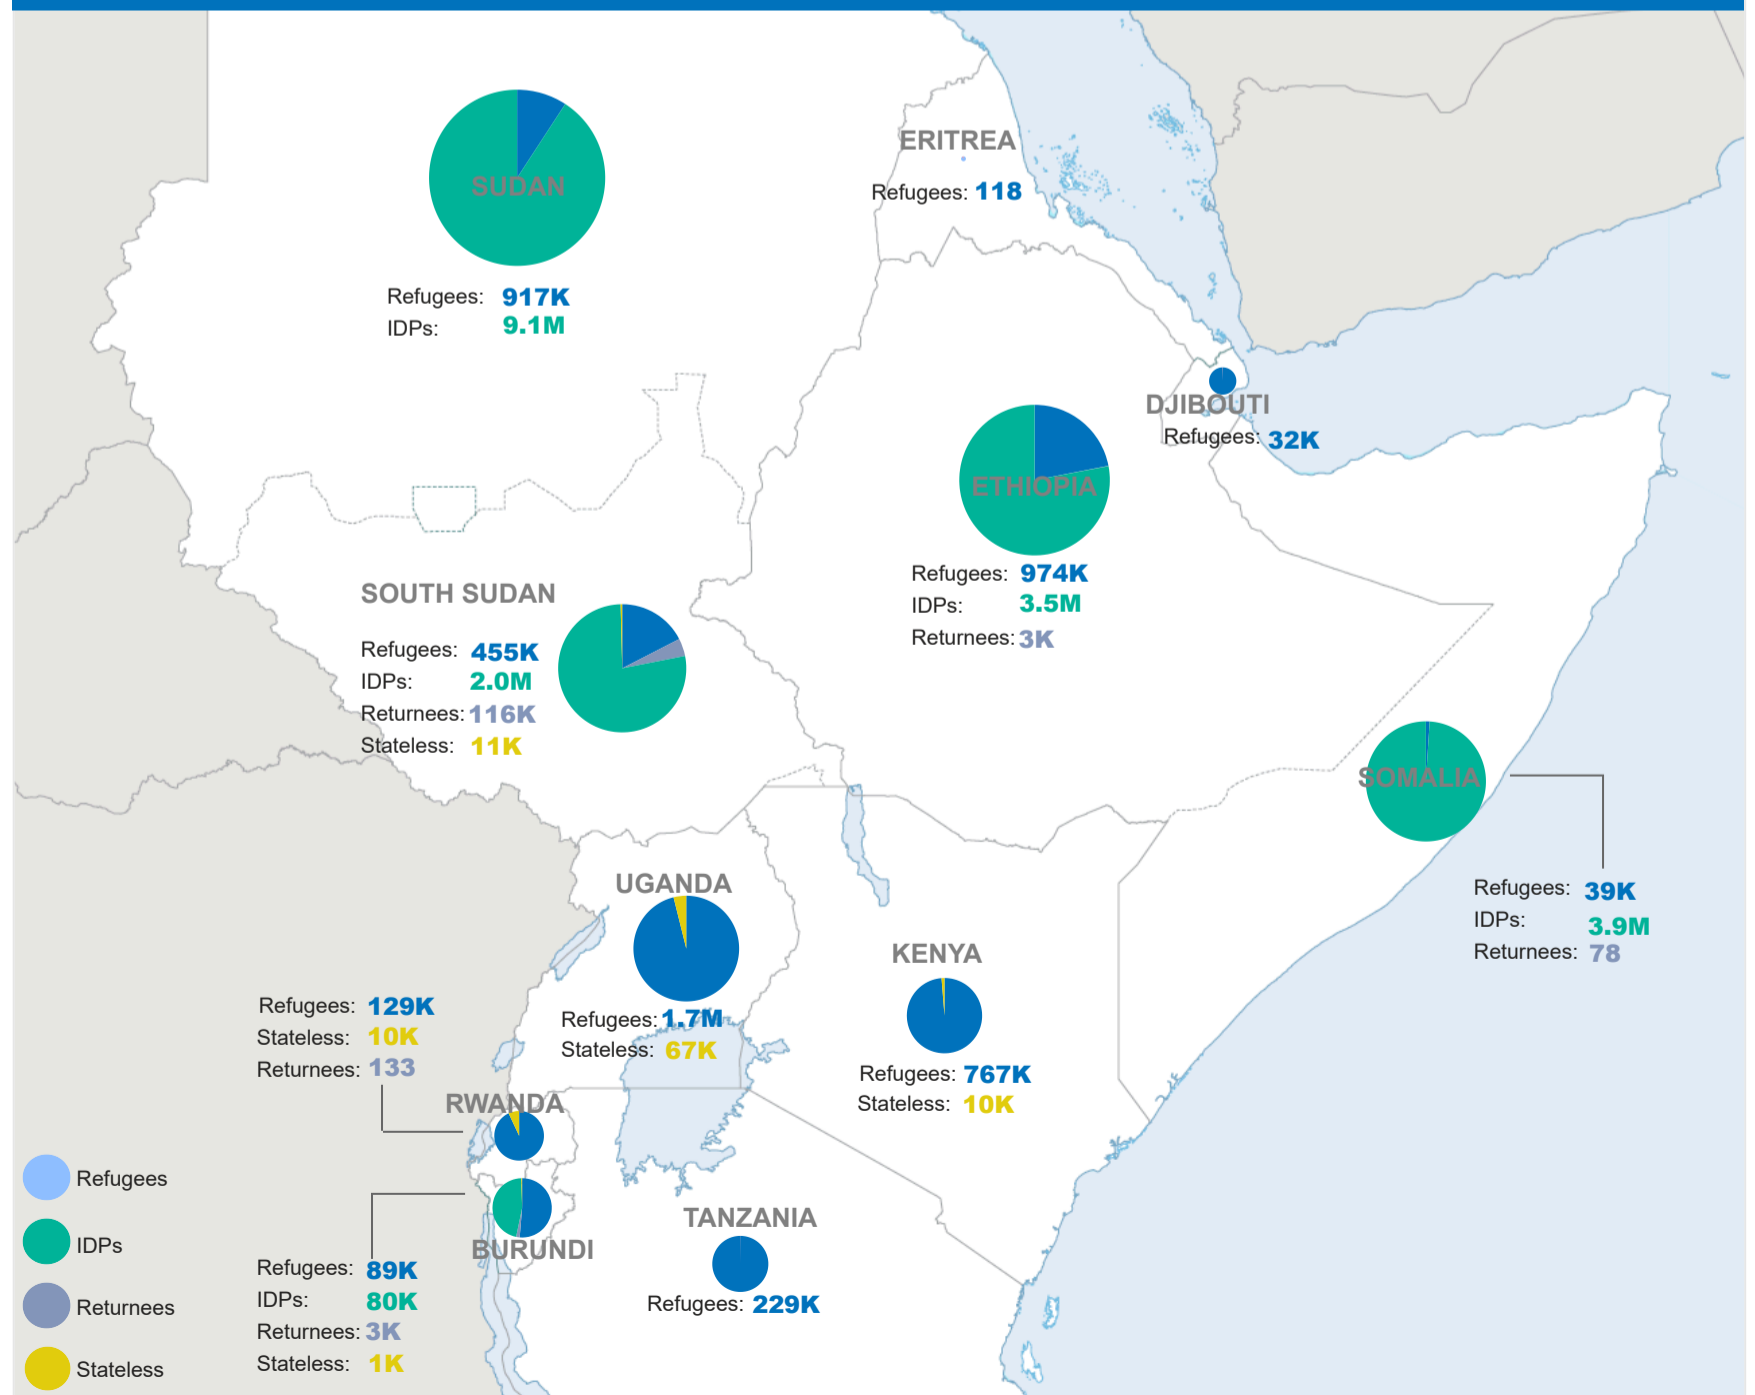

The boundaries and names shown and the designations used on this map do not imply official endorsement or acceptance by the United Nations