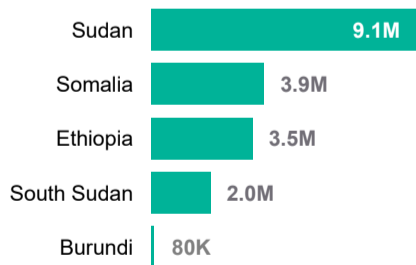

2.0M
Internally Displaced in South Sudan

455K
Refugees hosted in South Sudan

116K
Refugee returnees in 2024

Ethiopia Situation

149K
Ethiopian Refugees

3.5M
Internally Displaced in Ethiopia

974K
Refugees hosted in Ethiopia

3K
Refugee returnees in 2024

Somalia Situation

860K*
Somali Refugees

3.9M
Internally Displaced in Somalia

39K
Refugees hosted in Somalia

78
Refugee returnees in 2024

*Yemen figure as of Nov 2023

Burundi Situation

326K
Burundi Refugees

80K
Internally Displaced in Burundi

89K
Refugees hosted in Burundi

3K
Refugee returnees in 2024

Refugees and Asylum seekers by CoA

Total IDPs by host country

Stateless Persons by host country