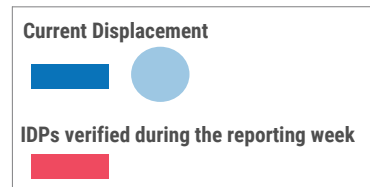

842,100⁽¹⁾

Source: UN in Myanmar

People who are estimated to be displaced by conflict in SE Myanmar (as of 08 Apr 2024).

Total Displaced - 1,242.1⁽²⁾