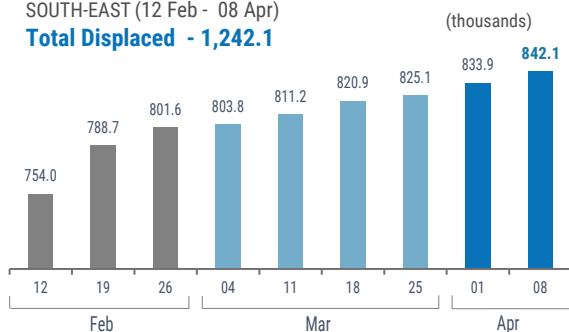

In Bago Region (East), 1,000 people from Kyaukkyi and Taungoo townships were displaced within the same township due to the security situation.

In Kayah State, 1,208 people from Loikaw, Hsihseng and Pekon townships were displaced to Demoso Township, and 42 people from Hsihseng Township were displaced to Hpruso and Loikaw townships as a secondary displacement. Meanwhile, 409 IDPs from Hpruso and Loikaw townships have returned to their places of origin in Demoso Township.

In Kayin State, 4,830 people from Kyainseikgyi Township were displaced within the same Township due to intensified fighting, including artillery shelling and airstrikes. Meanwhile, 1,000 IDPs from Kawkareik Township have returned to their places of origin within the same Township.

In Shan State (South), 2,634 people from Loikaw Township were displaced to Nyaungshwe Township, while 257 people from Loikaw Township were displaced to Pekon Township as a secondary displacement due to intensified fighting, including airstrikes and shelling.

In Tanintharyi Region, 6,410 people from Dawei and Palaw townships were displaced within their respective townships due to intensified fighting, including artillery shelling. Among them, 1,850 IDPs from Palaw Township were displaced as a secondary displacement within the same Township.

WEEKLY DISPLACEMENT FIGURES⁽¹⁾

SOUTH-EAST (12 Feb - 08 Apr)

Total Displaced - 1,242.1