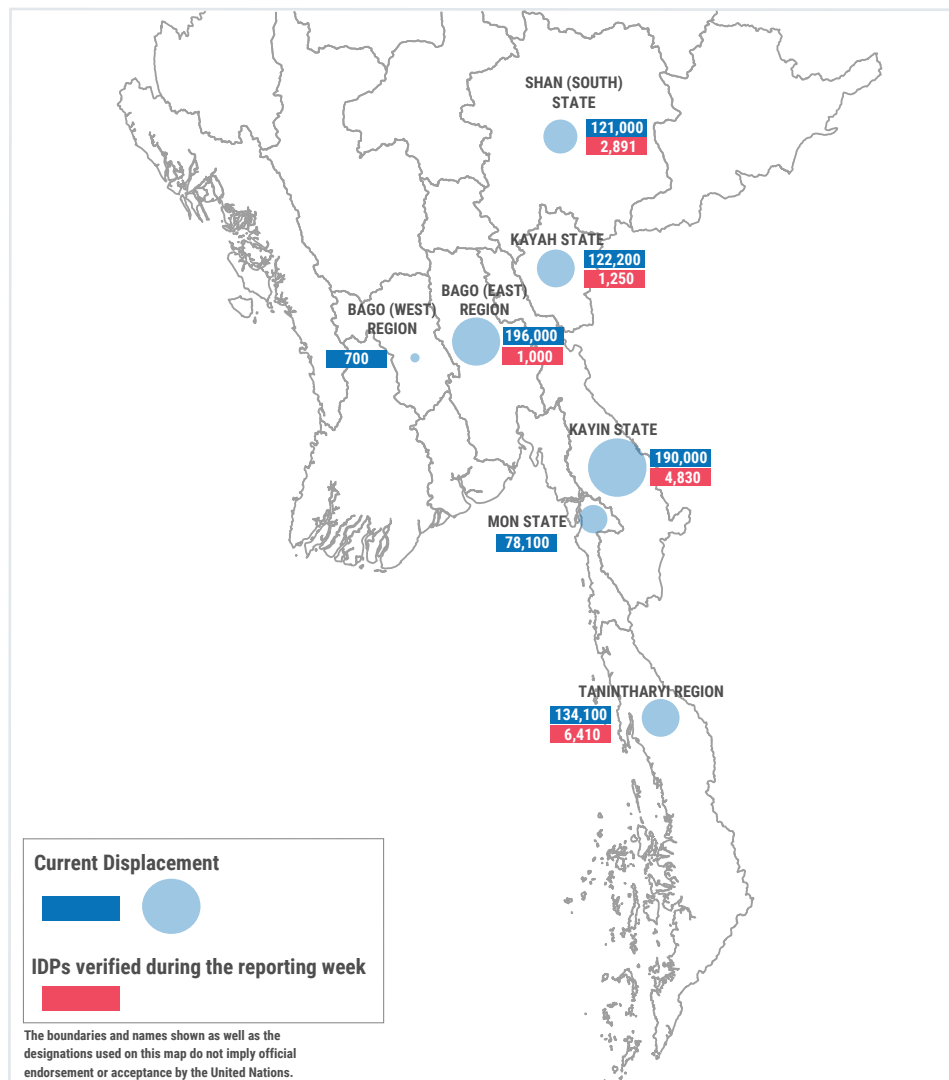

842,100⁽¹⁾

Source: UN in Myanmar

People who are estimated to be displaced by conflict in SE Myanmar (as of 08 Apr 2024).

Total Displaced - 1,242.1⁽²⁾