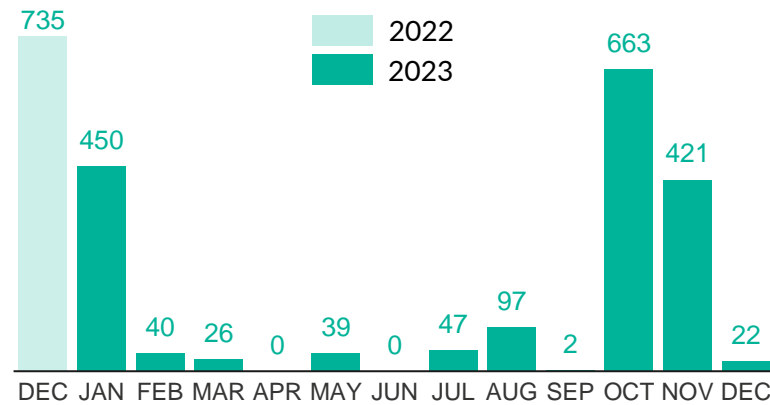

**VOLREP\* OUT**

**8,770** Individuals repatriated from DRC since January 2023

**2,487** Families repatriated from DRC since January 2023

**Country of repatriation**

**Repatriation from DRC to other countries (last 12 months)**

**Repatriation from DRC to other countries since 2018**

**VOLREP\* IN**

**1,807** Individuals repatriated in DRC since January 2023

**541** Families repatriated in DRC since January 2023\*\*\*\*

**Country of repatriation**

**Repatriation from other countries to DRC (last 12 months)**

**Repatriation from other countries to DRC since 2018**

**MAIN PROVINCES WHERE REPATRIATIONS HAVE TAKEN PLACE**

The boundaries and names shown, and the designations used on this map do not imply official endorsement or acceptance by the United Nations.