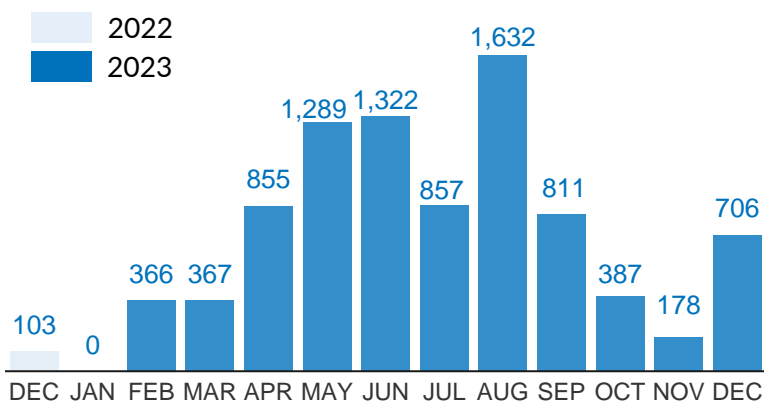

**VOLREP\* OUT**

**8,770** Individuals repatriated from DRC since January 2023

**2,487** Families repatriated from DRC since January 2023

**Country of repatriation**

**Repatriation from DRC to other countries (last 12 months)**

**Repatriation from DRC to other countries since 2018**

**VOLREP\* IN**

**1,807** Individuals repatriated in DRC since January 2023

**541** Families repatriated in DRC since January 2023\*\*\*\*

**Country of repatriation**

**Repatriation from other countries to DRC (last 12 months)**

**Repatriation from other countries to DRC since 2018**

**MAIN PROVINCES WHERE REPATRIATIONS HAVE TAKEN PLACE**

The boundaries and names shown, and the designations used on this map do not imply official endorsement or acceptance by the United Nations.