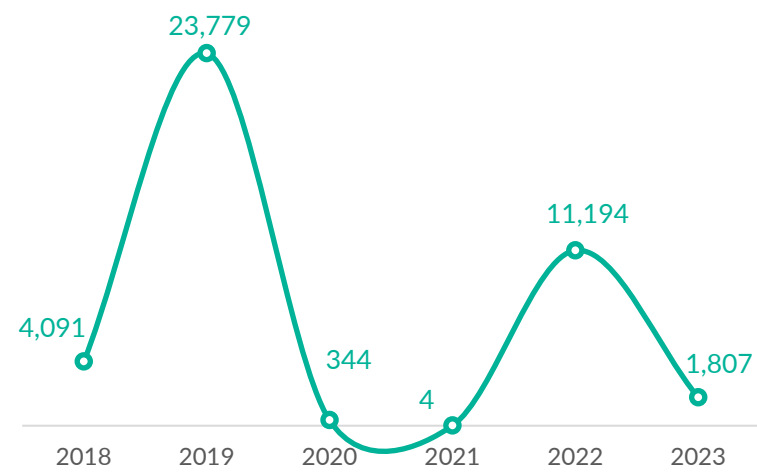

**VOLREP\* OUT**

**8,770** Individuals repatriated from DRC since January 2023

**2,487** Families repatriated from DRC since January 2023

**Country of repatriation**

**Repatriation from DRC to other countries (last 12 months)**

**Repatriation from DRC to other countries since 2018**

**VOLREP\* IN**

**1,807** Individuals repatriated in DRC since January 2023

**541** Families repatriated in DRC since January 2023\*\*\*\*

**Country of repatriation**

**Repatriation from other countries to DRC (last 12 months)**

**Repatriation from other countries to DRC since 2018**

**MAIN PROVINCES WHERE REPATRIATIONS HAVE TAKEN PLACE**

The boundaries and names shown, and the designations used on this map do not imply official endorsement or acceptance by the United Nations.