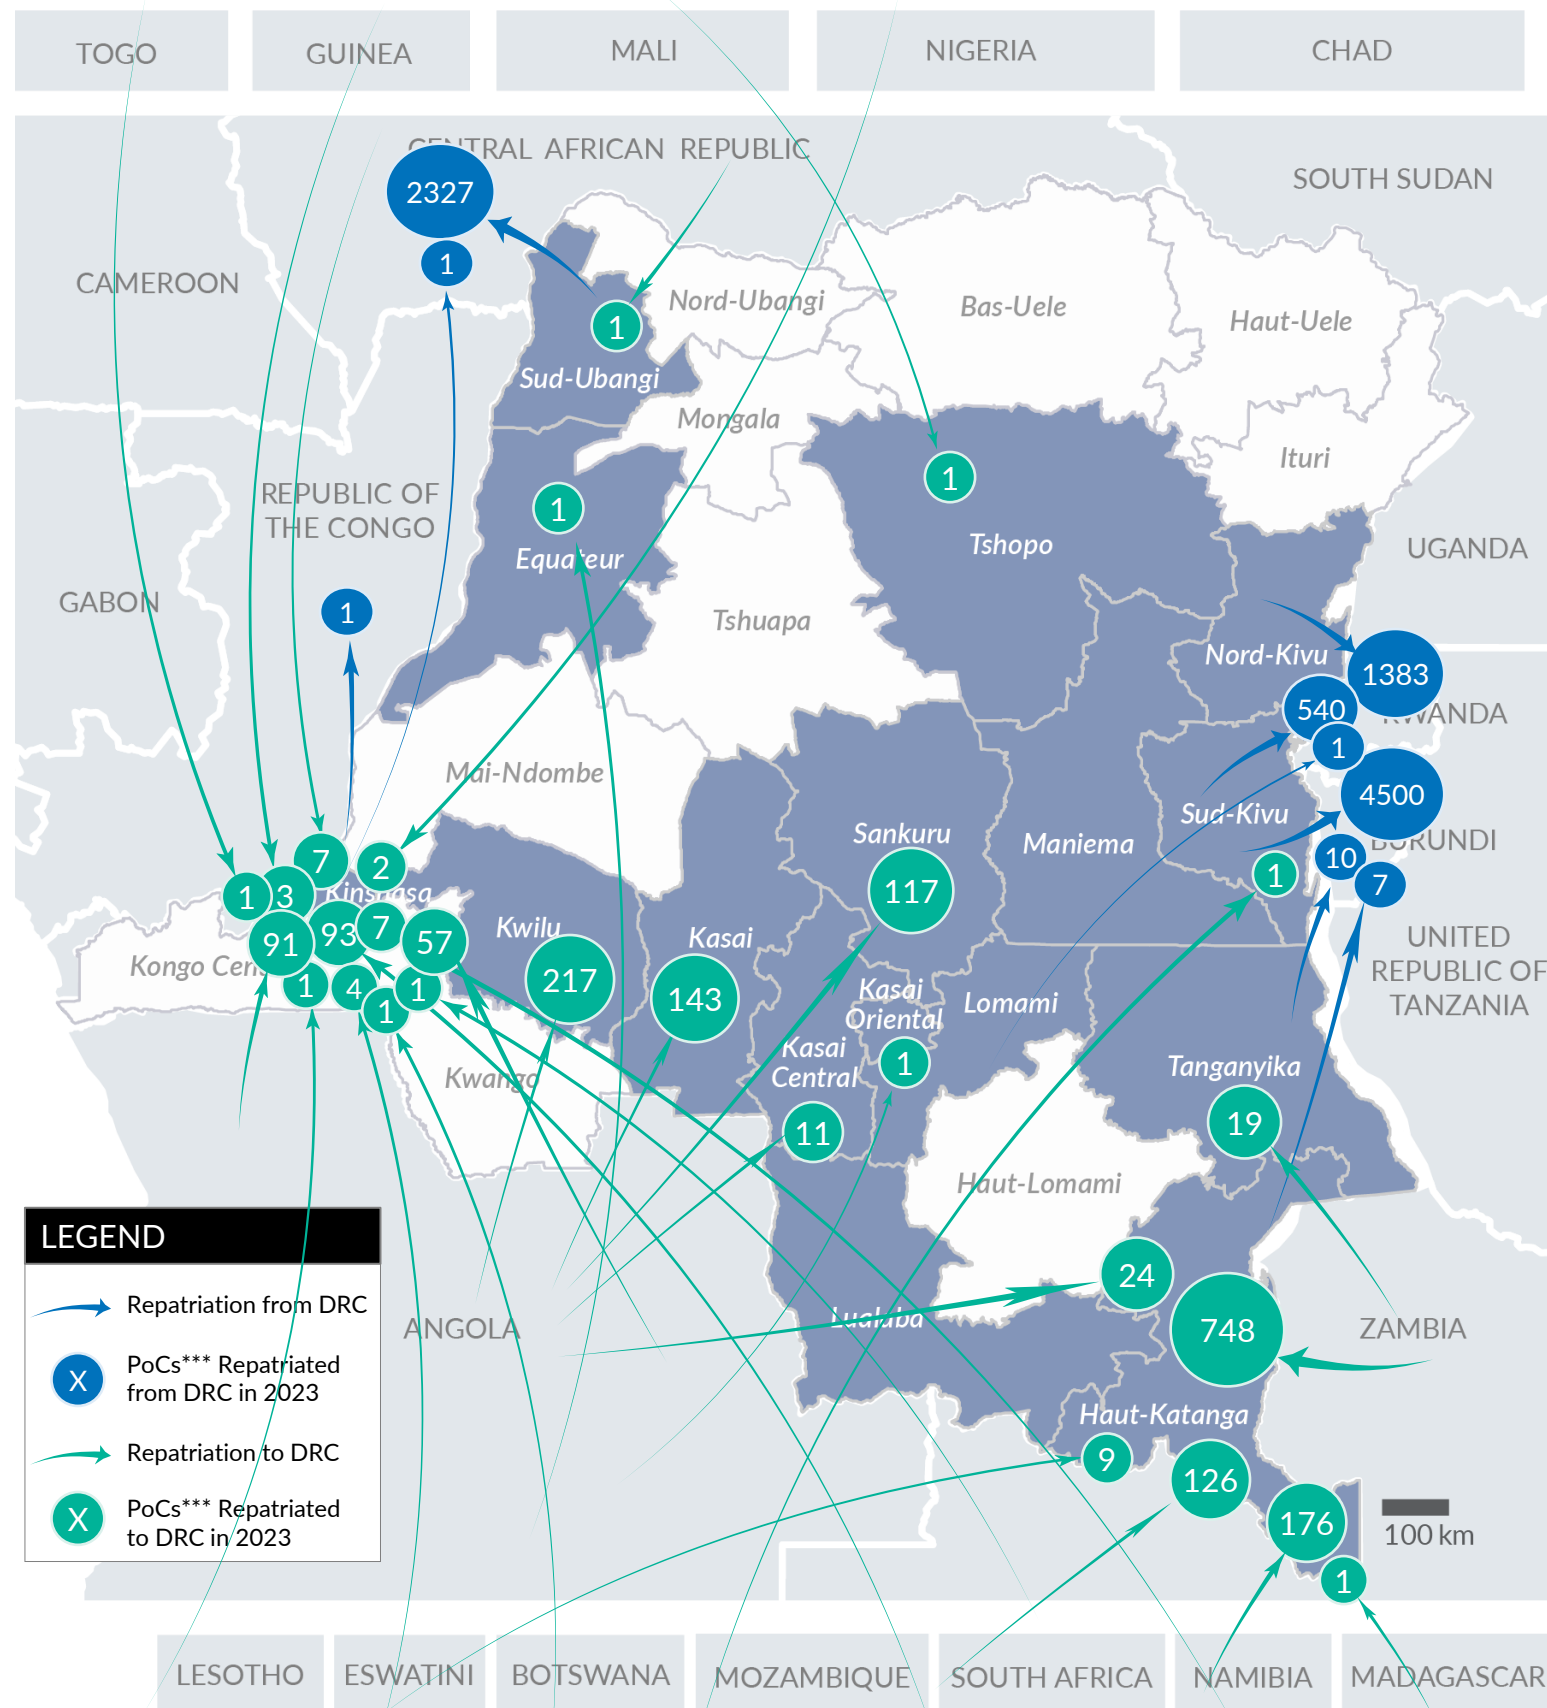

**VOLREP\* OUT**

**8,770** Individuals repatriated from DRC since January 2023

**2,487** Families repatriated from DRC since January 2023

**Country of repatriation**

**Repatriation from DRC to other countries (last 12 months)**

**Repatriation from DRC to other countries since 2018**

**VOLREP\* IN**

**1,807** Individuals repatriated in DRC since January 2023

**541** Families repatriated in DRC since January 2023\*\*\*\*

**Country of repatriation**

**Repatriation from other countries to DRC (last 12 months)**

**Repatriation from other countries to DRC since 2018**

**MAIN PROVINCES WHERE REPATRIATIONS HAVE TAKEN PLACE**

The boundaries and names shown, and the designations used on this map do not imply official endorsement or acceptance by the United Nations.