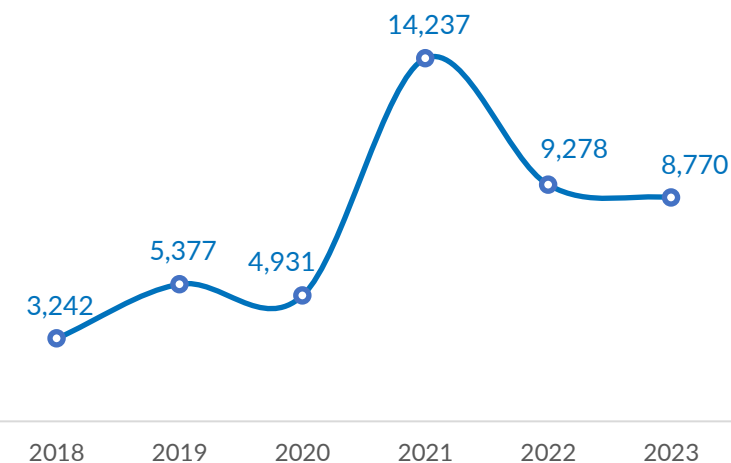

**VOLREP\* OUT**

**8,770** Individuals repatriated from DRC since January 2023

**2,487** Families repatriated from DRC since January 2023

**Country of repatriation**

**Repatriation from DRC to other countries (last 12 months)**

**Repatriation from DRC to other countries since 2018**

**VOLREP\* IN**

**1,807** Individuals repatriated in DRC since January 2023

**541** Families repatriated in DRC since January 2023\*\*\*\*

**Country of repatriation**

**Repatriation from other countries to DRC (last 12 months)**

**Repatriation from other countries to DRC since 2018**

**MAIN PROVINCES WHERE REPATRIATIONS HAVE TAKEN PLACE**

The boundaries and names shown, and the designations used on this map do not imply official endorsement or acceptance by the United Nations.