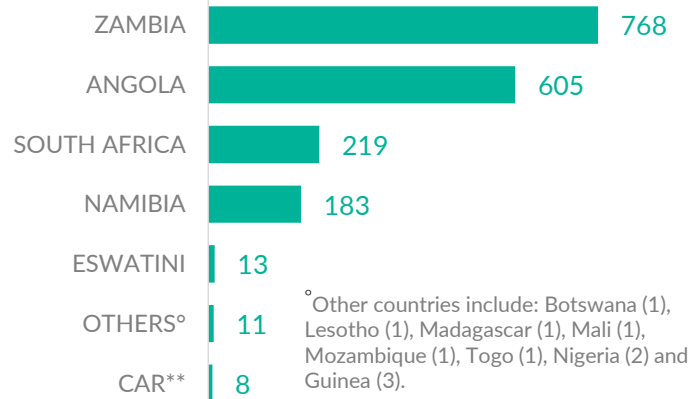

**VOLREP\* OUT**

**8,770** Individuals repatriated from DRC since January 2023

**2,487** Families repatriated from DRC since January 2023

**Country of repatriation**

**Repatriation from DRC to other countries (last 12 months)**

**Repatriation from DRC to other countries since 2018**

**VOLREP\* IN**

**1,807** Individuals repatriated in DRC since January 2023

**541** Families repatriated in DRC since January 2023\*\*\*\*

**Country of repatriation**

**Repatriation from other countries to DRC (last 12 months)**

**Repatriation from other countries to DRC since 2018**

**MAIN PROVINCES WHERE REPATRIATIONS HAVE TAKEN PLACE**

The boundaries and names shown, and the designations used on this map do not imply official endorsement or acceptance by the United Nations.