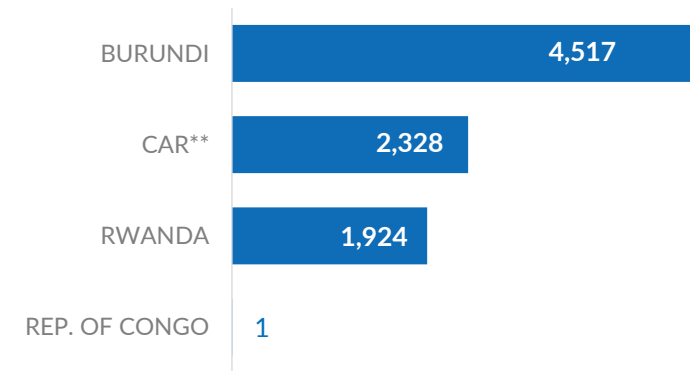

**VOLREP\* OUT**

**8,770** Individuals repatriated from DRC since January 2023

**2,487** Families repatriated from DRC since January 2023

**Country of repatriation**

**Repatriation from DRC to other countries (last 12 months)**

**Repatriation from DRC to other countries since 2018**

**VOLREP\* IN**

**1,807** Individuals repatriated in DRC since January 2023

**541** Families repatriated in DRC since January 2023\*\*\*\*

**Country of repatriation**

**Repatriation from other countries to DRC (last 12 months)**

**Repatriation from other countries to DRC since 2018**

**MAIN PROVINCES WHERE REPATRIATIONS HAVE TAKEN PLACE**

The boundaries and names shown, and the designations used on this map do not imply official endorsement or acceptance by the United Nations.