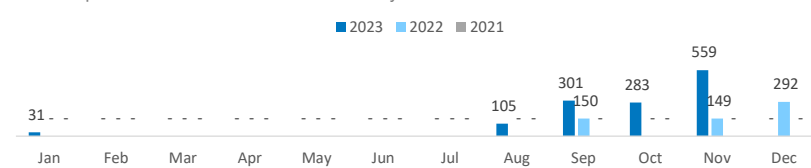

Assisted spontaneous returnees from Yemen by month