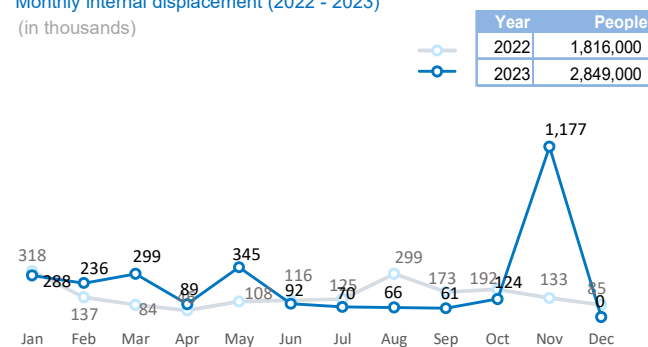

**Somali returnees from Kenya by month**

**Assisted spontaneous returnees from Yemen by month**

**Number of returnees (with assistance from UNHCR) since 2020**

**Somalia Internal DISPLACEMENT**

Displacements monitored by UNHCR Protection and Return Monitoring Network (PRMN)

**Monthly internal displacement (2022 - 2023)**  
(in thousands)

**2023 displacement reasons**

Flood	1,614,000
Conflict/Insecurity	649,000
Drought	525,000
Other	60,000
<b>Total</b>	<b>2,849,000</b>

**2023 top Arrival regions**