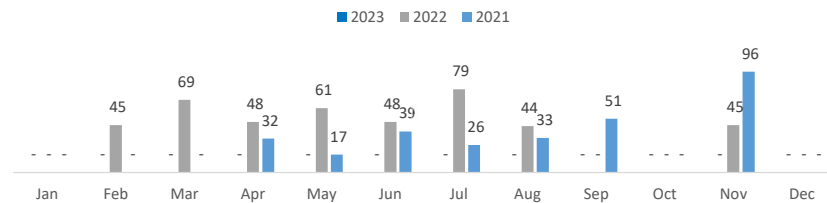

Somali returnees from Kenya by month