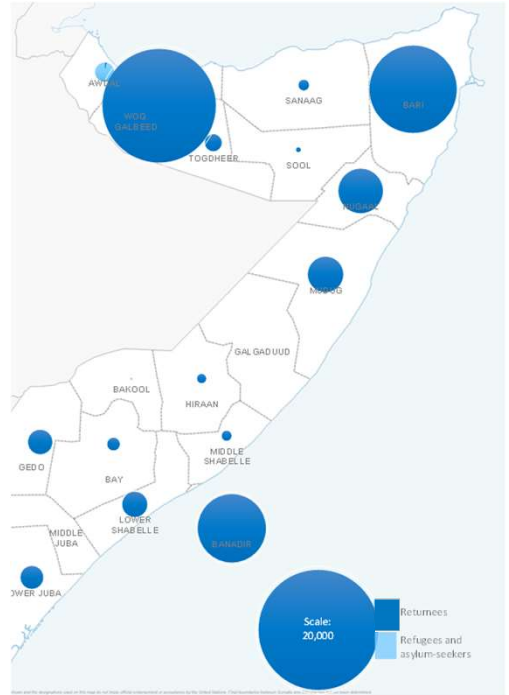

PRMN recorded in Gedo (340,154) region the highest number of internal displacements in November followed by Hiraan (230,314), Mudug (212,662), Lower Juba (128,157) and Sool (106,617) regions.

37,348
Refugees & Asylum-Seekers

At the end of November 2023, there were 37,348 refugees and asylum-seekers registered in Somalia, mainly from Ethiopia (24,560 asylum seekers and refugees), Yemen (10,862 refugees and asylum seekers) and Syria (1,495 refugees and asylum seekers). The remaining 413 persons of concerns were from other countries.

8,811
Refugee Returnees (2020 - 2023)

Since January 2020, 8,811 Somali refugees have returned to Somalia. This figure includes Voluntary Repatriation from Kenya (923) and Assisted Spontaneous Returnees (ASR) from Yemen (2,199) and other countries (372). Approximately 4,717 Somalis were monitored as arriving spontaneously from Yemen since January 2020.

Population of concern

IDPs	3,864,000
Asylum Seekers	19,775
Refugees	17,573
Refugee Returnees	8,811

*Estimated internally displaced persons as of December 2022 (Source: Somalia IDP - WG)

Returnees, refugee and asylum seekers map

Region	Ethiopia	Yemen	Other
Woq. Galbeed	10,690	5,515	1,380
Bari	8,313	1,851	105
Nugaal	2,471	223	17
Mudug	1,632	53	44
Togdheer	190	144	46
Sanaag	127	19	4
Awdal	295	178	9
Banadir	12	2,734	321
Sool	11	13	-
Middle Shabelle	-	3	-
Lower Shabelle	-	124	-
Other	-	-	-
TOTAL	24,560	10,862	1,926

Region	Kenya	Yemen	Other
Lower Juba	462	267	30
Banadir	411	3,017	318
Bay	50	187	25
Togdheer	-	29	3
Mudug	-	31	8
Awdal	-	46	7
Bari	-	363	67
Gedo	-	20	14
Nugaal	-	59	10
Hiraan	-	130	23
Woq. Galbeed	-	358	336
Other	-	2,409	131
TOTAL	923	6,916	972