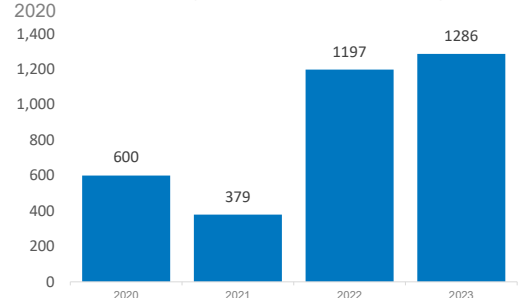

Number of returnees (with assistance from UNHCR) since 2020

Somalia Internal DISPLACEMENT

Displacements monitored by UNHCR Protection and Return Monitoring Network (PRMN)