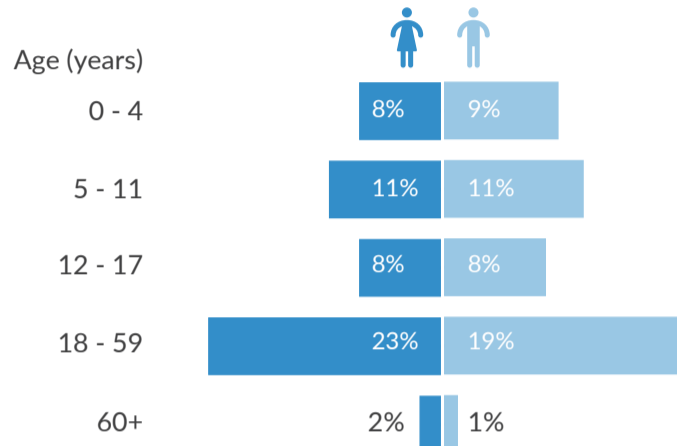

0.8M
refugees and asylum seekers from Sudan in neighbouring countries

4.2M*
Internally Displaced Persons in Sudan
(*This figure represents the number of IDPs as a result of conflict)

17,222
Returnees to Sudan (2023)

975,710
Refugees and asylum seekers in Sudan

Key Statistics**

AGD break-down of Sudanese refugees and asylum seekers**

** ASR 2022

Refugees and asylum seekers by host countries