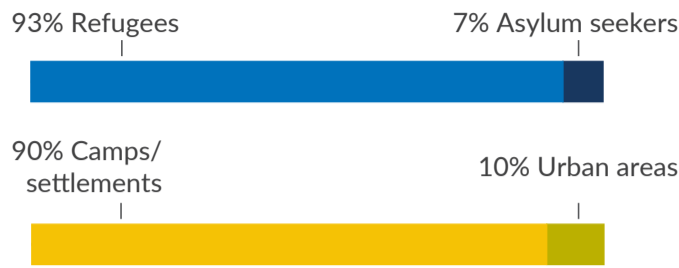

0.8M
refugees and asylum seekers from Sudan in neighbouring countries

4.2M*
Internally Displaced Persons in Sudan
(*This figure represents the number of IDPs as a result of conflict)

17,222
Returnees to Sudan (2023)

975,710
Refugees and asylum seekers in Sudan

Key Statistics**

AGD break-down of Sudanese refugees and asylum seekers**

** ASR 2022

Refugees and asylum seekers by host countries