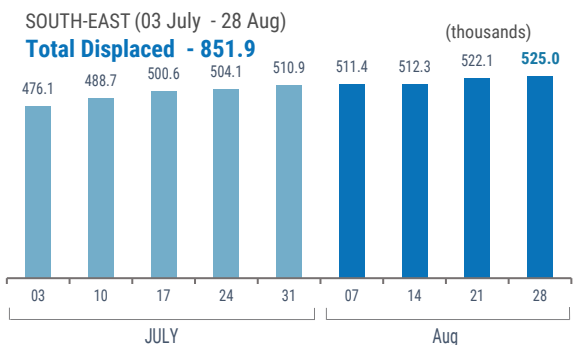

In Bago Region (East), intensified fighting displaced 30 people from Thandaunggyi Township in Kayin State to Taungoo Township.

In Kayin State, 150 people from two villages in Thandaunggyi Township were displaced within the township due to intensified fighting.

Across the border, about 9,400 people from Myanmar remain displaced in Mae Hong Son Province, Thailand

 **525,000**<sup>(1)</sup>  
Source: UN in Myanmar

People who are estimated to be displaced by conflict in SE Myanmar (as of 28 Aug 2023).

**Total Displaced - 851.9**<sup>(2)</sup>

## WEEKLY DISPLACEMENT FIGURES<sup>(1)</sup>