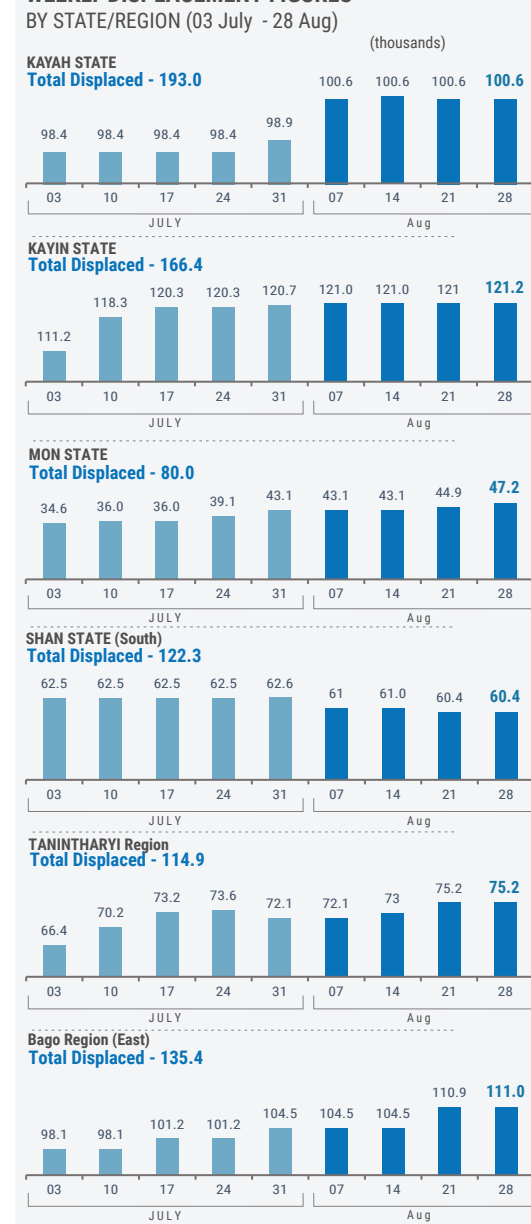

WEEKLY DISPLACEMENT FIGURES⁽²⁾

(1) Current displacement accounting for return and secondary displacement
(2) Total Displacement including return
Numbers are rounded to the nearest hundred by state.