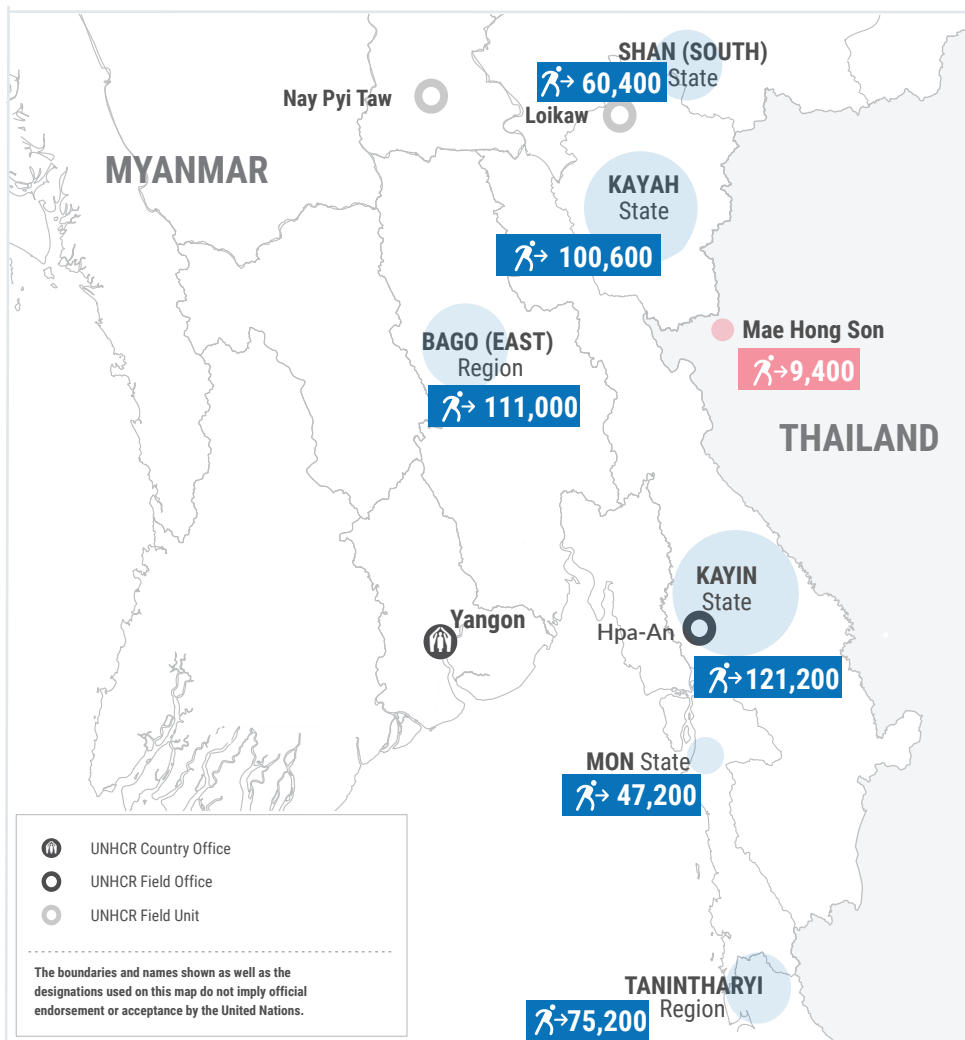

## WEEKLY HIGHLIGHTS

In the South-East, the number of IDPs increased from 513,000 last week to 515,600 this week.

In Mon State, about 2,400 IDPs were verified in Thaton Township. Among them, 450 were displaced within the township while 1,900 IDPs originated from Bilin Township.

In Bago Region (East), intensified fighting displaced 30 people from Thandaunggyi Township in Kayin State to Taungoo Township.

In Kayin State, 150 people from two villages in Thandaunggyi Township were displaced within the township due to intensified fighting.

Across the border, about 9,400 people from Myanmar remain displaced in Mae Hong Son Province, Thailand

 **525,000**<sup>(1)</sup>  
Source: UN in Myanmar

People who are estimated to be displaced by conflict in SE Myanmar (as of 28 Aug 2023).

**Total Displaced - 851.9**<sup>(2)</sup>