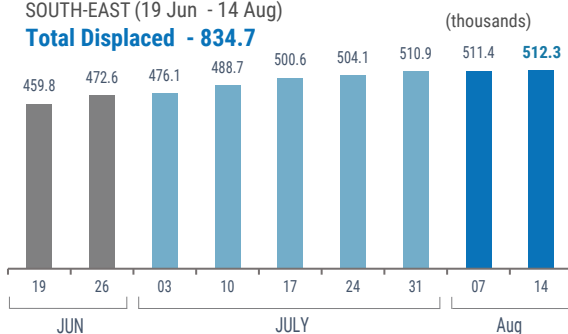

WEEKLY DISPLACEMENT FIGURES⁽¹⁾

SOUTH-EAST (19 Jun - 14 Aug)

Total Displaced - 834.7