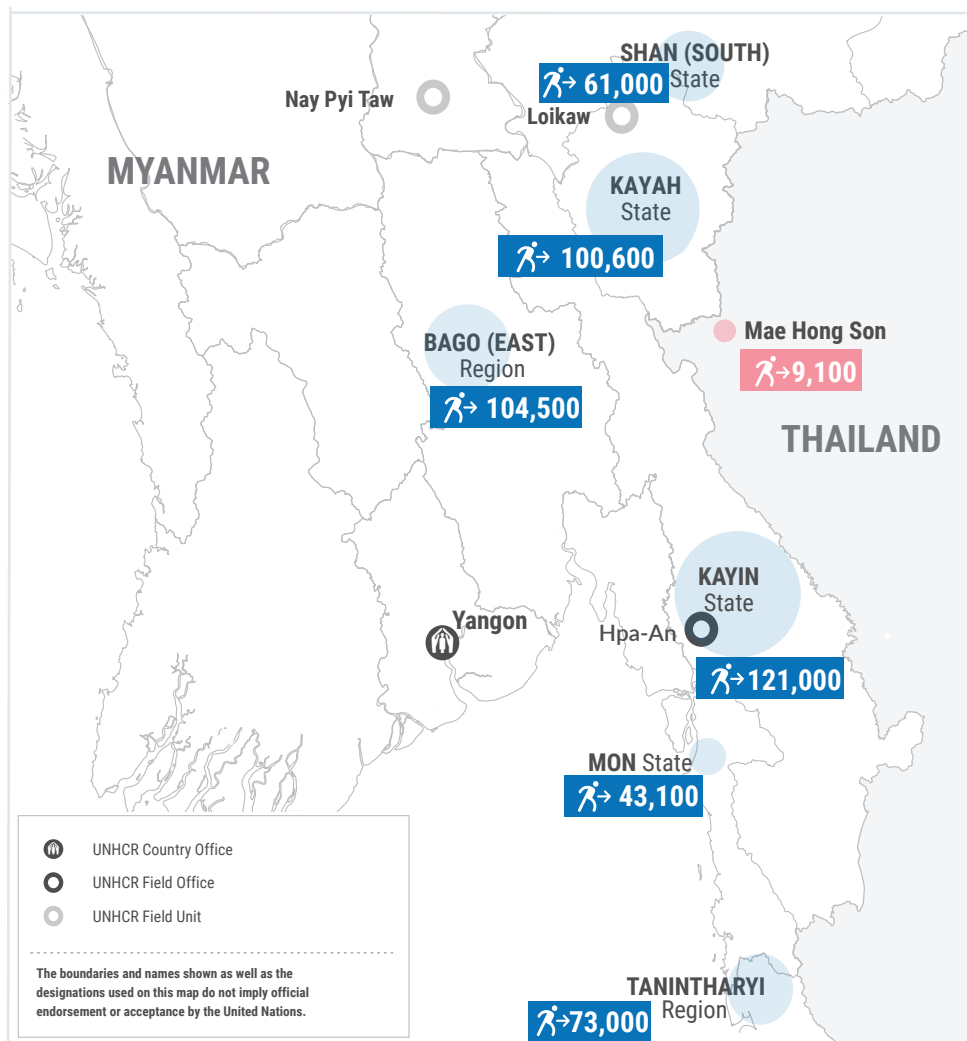

WEEKLY HIGHLIGHTS

In the South-East, the number of IDPs increased from 502,300 last week to 503,200 this week.

In Tanintharyi Region, increased fighting near some villages due to the escalating conflict displaced 960 people. About 650 were displaced from Launglon Township. Among them, 340 were displaced within the township while 300 were displaced to Dawei Township. In addition, 320 IDPs from Dawei Township were displaced within the township.

Across the border, about 9,100 people from Myanmar remain displaced in Mae Hong Son Province, Thailand.

512,300⁽¹⁾

Source: UN in Myanmar

People who are estimated to be displaced by conflict in SE Myanmar (as of 14 Aug 2023).

Total Displaced - 834.7⁽²⁾