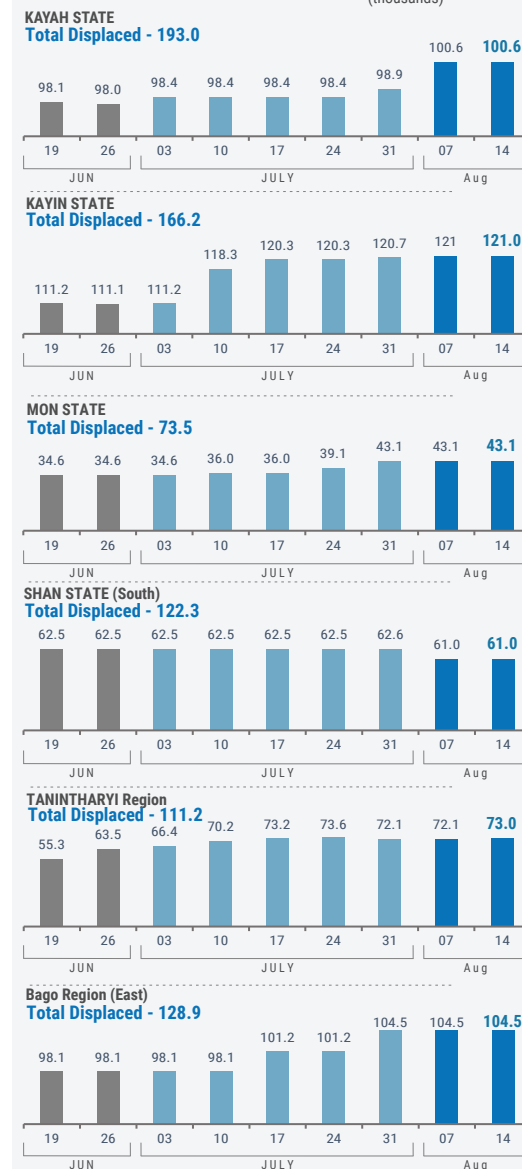

WEEKLY DISPLACEMENT FIGURES⁽²⁾

BY STATE/REGION (19 Jun - 14 Aug)

(thousands)

(2) Total Displacement including return
Numbers are rounded to the nearest hundred by state.