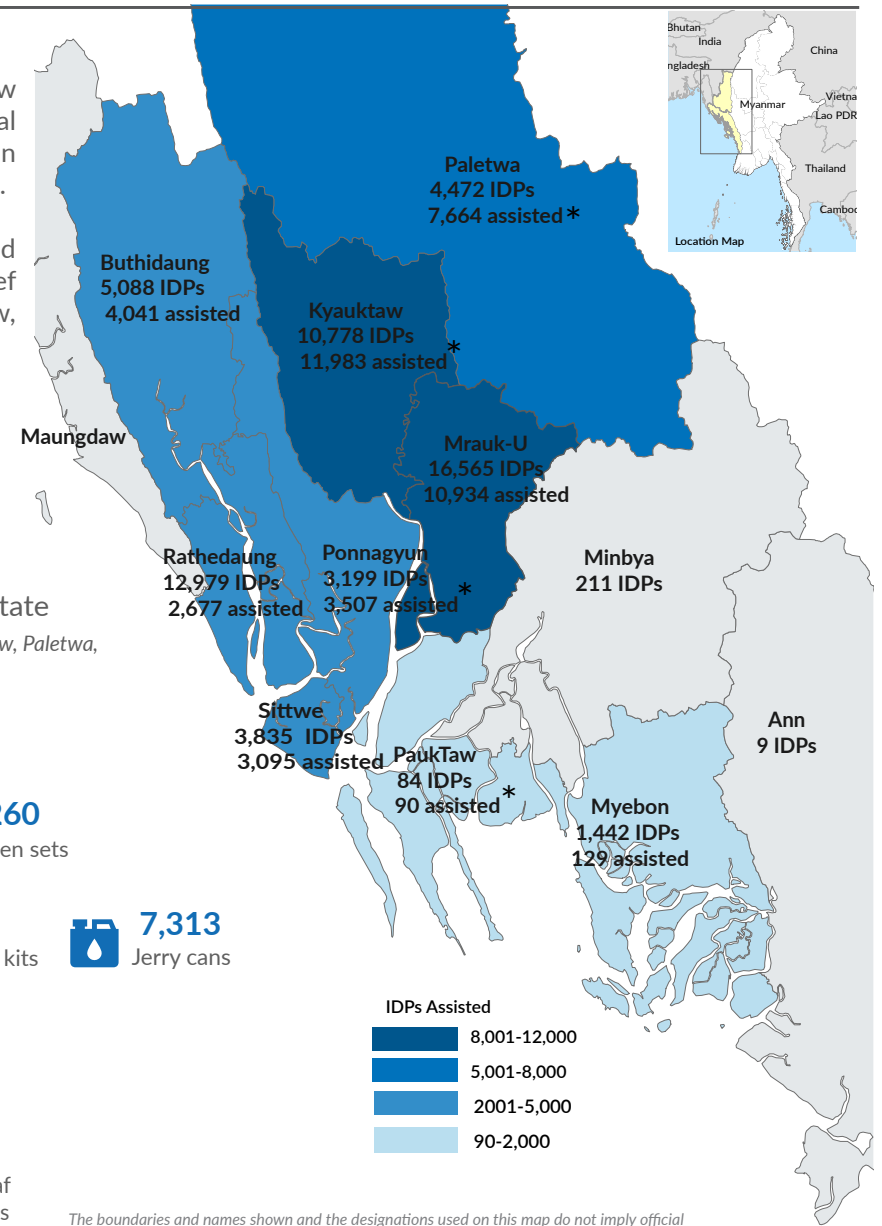

Response to displacement linked to AA-Tatmadaw conflict (Jan - June 2023)

In Rakhine State, 54,190 individuals have been displaced across 10 townships due to the ongoing AA-Tatmadaw conflict. Additionally, 4,472 individuals have been displaced in Paletwa township in Chin State, bringing the total number of displaced persons to 58,662. As of 30 June 2023, a further 5,287 individuals newly displaced remain in Mrauk-U, Kyautaw, Sittwe, Myebon, Minbya, Rathedaung, Buthidaung, Ponnagyun, and Pauktaw, townships.

In collaboration with partners and other UN agencies, UNHCR is responding to the humanitarian needs and continues to provide assistance to affected communities. Since January 2023, UNHCR provided core relief items, emergency shelter support, dignity kits and cloth masks to some 44,150 individuals in Mrauk-U, Kyautaw, Ponnagyun, Myebon, Sittwe, Pauktaw, Paletwa, Buthidaung and Rathedaung townships.

JAN - JUN KEY HIGHLIGHTS

POPULATION REACHED

 **44,150** Individuals
10,325 Households

 **34,049** people received core relief items in 2023

 29,034 Masks	 21,493 Sleeping mats	 18,924 Blankets	 14,113 Mosquito nets	 7,870 Buckets	 5,260 Kitchen sets
 483 Dignity kits	 4,102 Core Local NFI kits	 2,745 Solar lanterns/lamps	 1,613 Hygiene kits	 5,987 Winter Clothes/Kits	 58 Baby kits
				 7,313 Jerry cans	

(Mrauk-U, Kyautaw, Ponnagyun, Myebon, Sittwe, Pauktaw, Paletwa, Buthidaung and Rathedaung townships)

* Including IDPs who later returned to their villages of origin.

UNHCR is grateful for the generous support from: Australia | Belgium | Canada | Denmark | European Union | France | Germany | Ireland | Italy | Japan | Netherlands | Norway | Sweden | Switzerland | United Kingdom | United States of America | CERF