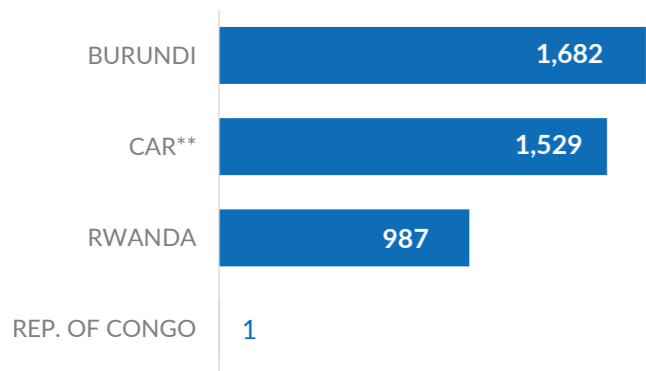

**VOLREP\* OUT**

**4,199**

Individuals repatriated from DRC since January 2023

**1,235**

Families repatriated from DRC since January 2023

**Country of repatriation**

**Repatriation from DRC to other countries (last 12 months)**

**Repatriation from DRC to other countries since 2018**

**VOLREP\* IN**

**554**

Individuals repatriated in DRC since January 2023

**127**

Families repatriated in DRC since January 2023\*\*\*\*

**Country of repatriation**

**Repatriation from other countries to DRC (last 12 months)**

**Repatriation from other countries to DRC since 2018**

**MAIN PROVINCES WHERE REPATRIATIONS HAVE TAKEN PLACE**

The boundaries and names shown, and the designations used on this map do not imply official endorsement or acceptance by the United Nations.