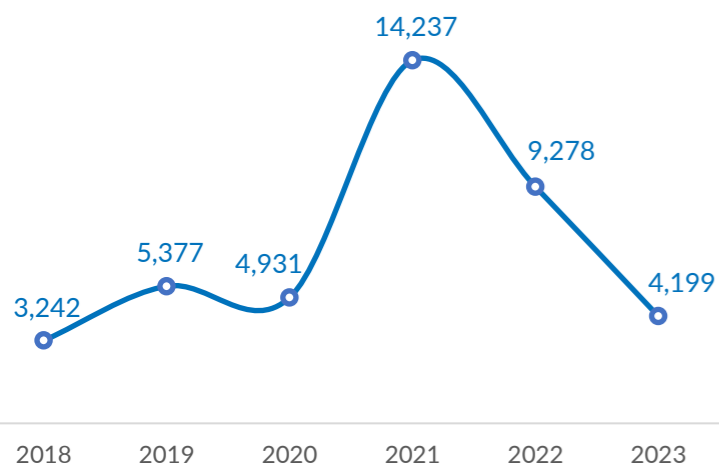

**VOLREP\* OUT**

**4,199**

Individuals repatriated from DRC since January 2023

**1,235**

Families repatriated from DRC since January 2023

**Country of repatriation**

**Repatriation from DRC to other countries (last 12 months)**

**Repatriation from DRC to other countries since 2018**

**VOLREP\* IN**

**554**

Individuals repatriated in DRC since January 2023

**127**

Families repatriated in DRC since January 2023\*\*\*\*

**Country of repatriation**

**Repatriation from other countries to DRC (last 12 months)**

**Repatriation from other countries to DRC since 2018**

**MAIN PROVINCES WHERE REPATRIATIONS HAVE TAKEN PLACE**

The boundaries and names shown, and the designations used on this map do not imply official endorsement or acceptance by the United Nations.