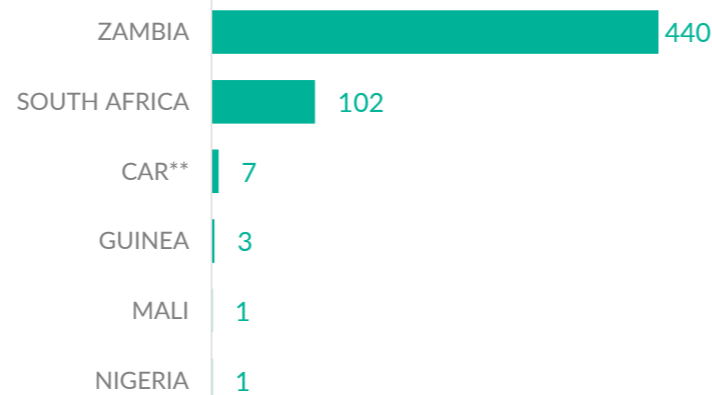

**VOLREP\* OUT**

**4,199**

Individuals repatriated from DRC since January 2023

**1,235**

Families repatriated from DRC since January 2023

**Country of repatriation**

**Repatriation from DRC to other countries (last 12 months)**

**Repatriation from DRC to other countries since 2018**

**VOLREP\* IN**

**554**

Individuals repatriated in DRC since January 2023

**127**

Families repatriated in DRC since January 2023\*\*\*\*

**Country of repatriation**

**Repatriation from other countries to DRC (last 12 months)**

**Repatriation from other countries to DRC since 2018**

**MAIN PROVINCES WHERE REPATRIATIONS HAVE TAKEN PLACE**

The boundaries and names shown, and the designations used on this map do not imply official endorsement or acceptance by the United Nations.