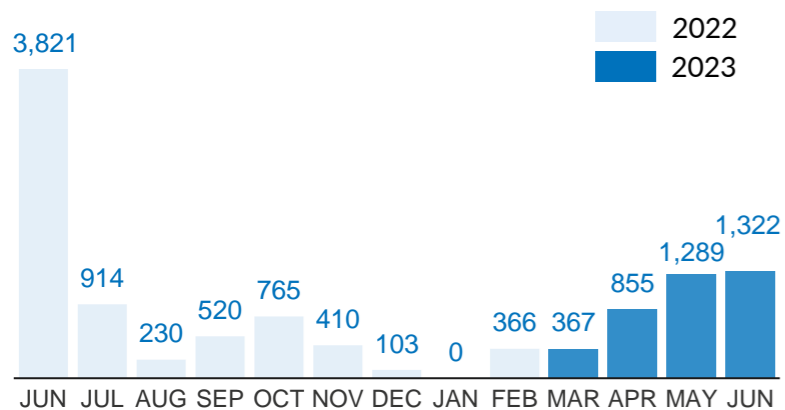

**VOLREP\* OUT**

**4,199**

Individuals repatriated from DRC since January 2023

**1,235**

Families repatriated from DRC since January 2023

**Country of repatriation**

**Repatriation from DRC to other countries (last 12 months)**

**Repatriation from DRC to other countries since 2018**

**VOLREP\* IN**

**554**

Individuals repatriated in DRC since January 2023

**127**

Families repatriated in DRC since January 2023\*\*\*\*

**Country of repatriation**

**Repatriation from other countries to DRC (last 12 months)**

**Repatriation from other countries to DRC since 2018**

**MAIN PROVINCES WHERE REPATRIATIONS HAVE TAKEN PLACE**

The boundaries and names shown, and the designations used on this map do not imply official endorsement or acceptance by the United Nations.