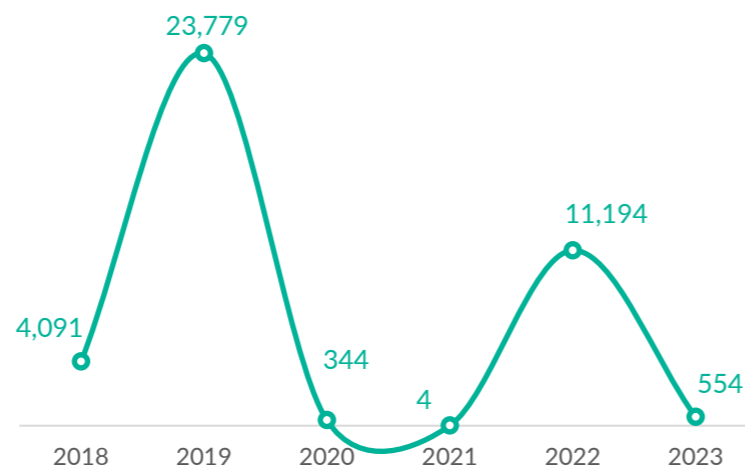

**VOLREP\* OUT**

**4,199**

Individuals repatriated from DRC since January 2023

**1,235**

Families repatriated from DRC since January 2023

**Country of repatriation**

**Repatriation from DRC to other countries (last 12 months)**

**Repatriation from DRC to other countries since 2018**

**VOLREP\* IN**

**554**

Individuals repatriated in DRC since January 2023

**127**

Families repatriated in DRC since January 2023\*\*\*\*

**Country of repatriation**

**Repatriation from other countries to DRC (last 12 months)**

**Repatriation from other countries to DRC since 2018**

**MAIN PROVINCES WHERE REPATRIATIONS HAVE TAKEN PLACE**

The boundaries and names shown, and the designations used on this map do not imply official endorsement or acceptance by the United Nations.