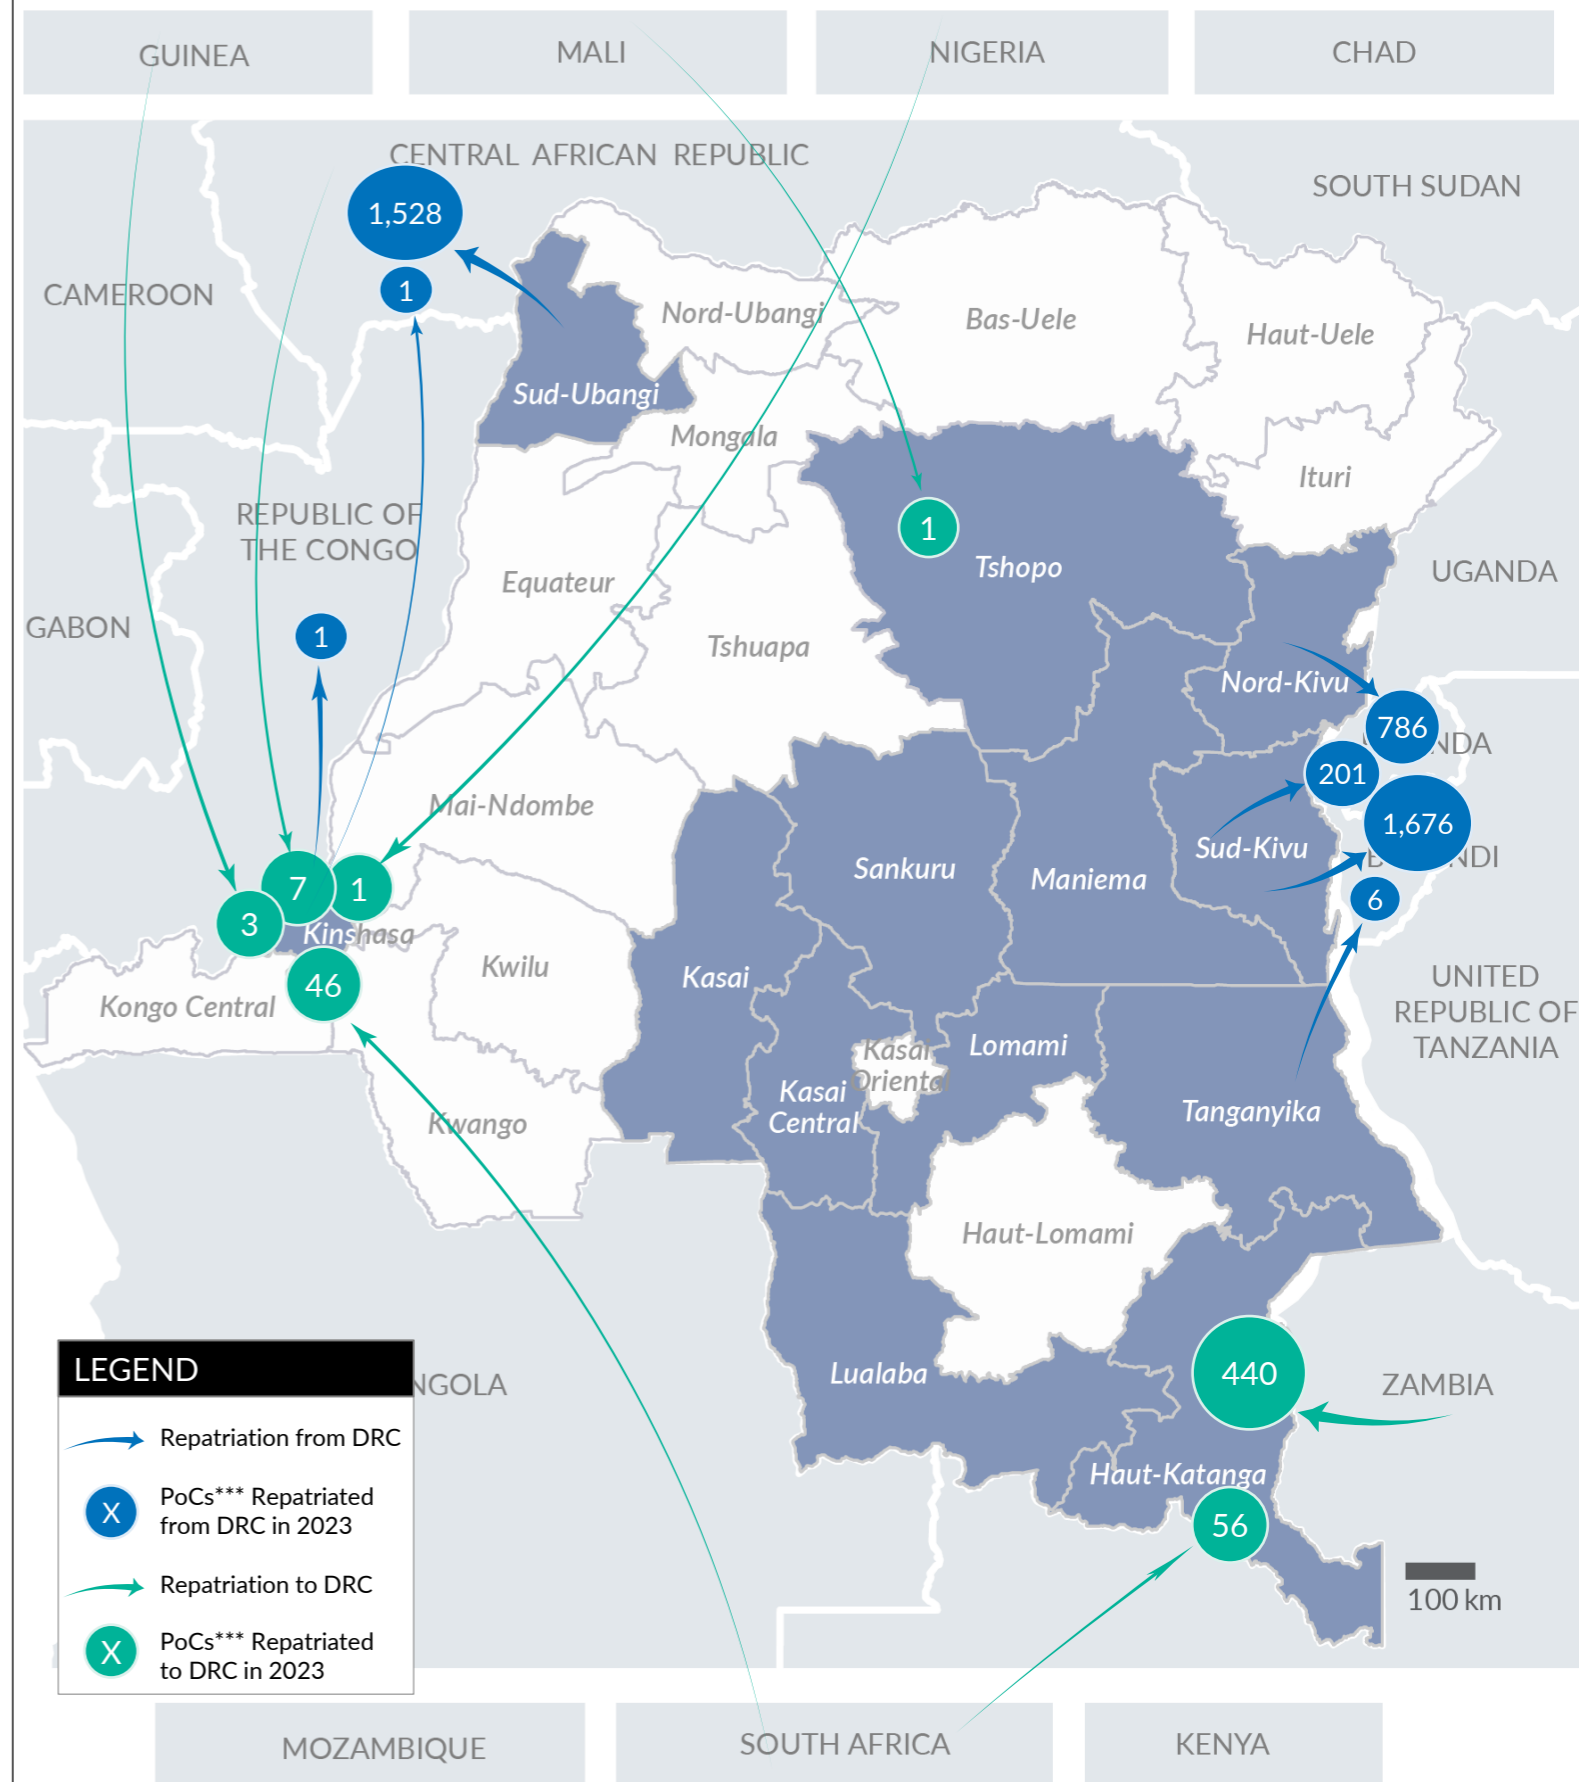

**VOLREP\* OUT**

**4,199**

Individuals repatriated from DRC since January 2023

**1,235**

Families repatriated from DRC since January 2023

**Country of repatriation**

**Repatriation from DRC to other countries (last 12 months)**

**Repatriation from DRC to other countries since 2018**

**VOLREP\* IN**

**554**

Individuals repatriated in DRC since January 2023

**127**

Families repatriated in DRC since January 2023\*\*\*\*

**Country of repatriation**

**Repatriation from other countries to DRC (last 12 months)**

**Repatriation from other countries to DRC since 2018**

**MAIN PROVINCES WHERE REPATRIATIONS HAVE TAKEN PLACE**

The boundaries and names shown, and the designations used on this map do not imply official endorsement or acceptance by the United Nations.