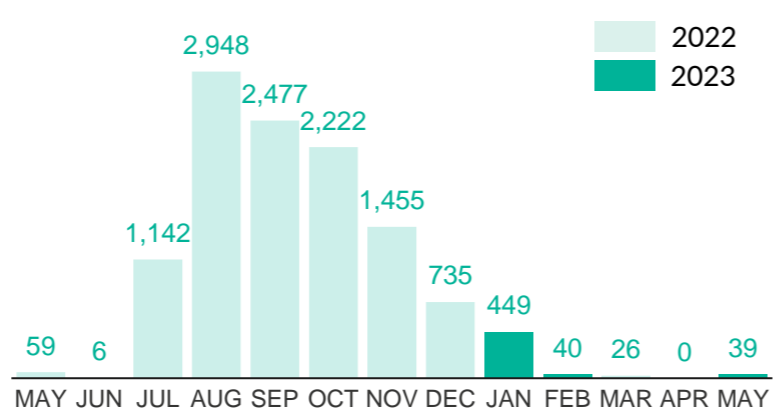

**VOLREP\* OUT**

**4,199**

Individuals repatriated from DRC since January 2023

**1,235**

Families repatriated from DRC since January 2023

**Country of repatriation**

**Repatriation from DRC to other countries (last 12 months)**

**Repatriation from DRC to other countries since 2018**

**VOLREP\* IN**

**554**

Individuals repatriated in DRC since January 2023

**127**

Families repatriated in DRC since January 2023\*\*\*\*

**Country of repatriation**

**Repatriation from other countries to DRC (last 12 months)**

**Repatriation from other countries to DRC since 2018**

**MAIN PROVINCES WHERE REPATRIATIONS HAVE TAKEN PLACE**

The boundaries and names shown, and the designations used on this map do not imply official endorsement or acceptance by the United Nations.