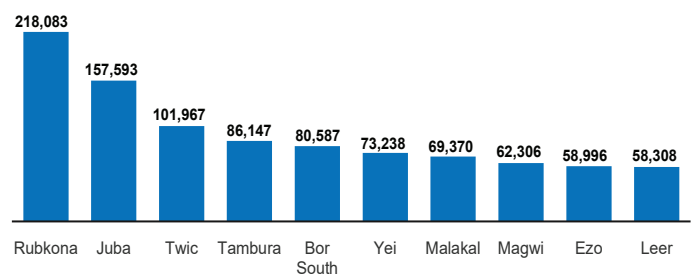

Total IDPs
2.3 M

Total IDPs (HHs)
383 K

According to IOM-DTM Round 13, a total of 2,257,672 internally displaced persons were reported displaced. Of which 44% are conflict induced while 29% disaster while 22% communal clashes and 5% other reasons of displacement.

Overall Reasons of displacement

Reasons of displacement | 2022

Number of IDPs per state | 2014 - 2022

Top 10 IDP locations per county | 2014 - 2022

South Sudan-Internal Displaced Person Per State