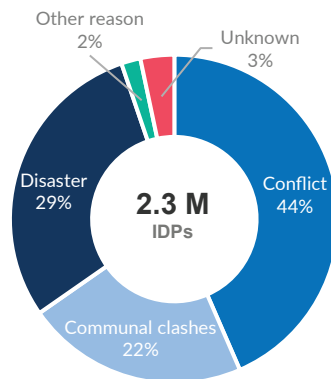

Total IDPs
2.3 M

Total IDPs (HHs)
383 K

According to IOM-DTM Round 13, a total of 2,257,672 internally displaced persons were reported displaced. Of which 44% are conflict induced while 29% disaster while 22% communal clashes and 5% other reasons of displacement.

Overall Reasons of displacement

Reasons of displacement | 2022

Number of IDPs per state | 2014 - 2022

Top 10 IDP locations per county | 2014 - 2022

South Sudan-Internal Displaced Person Per State