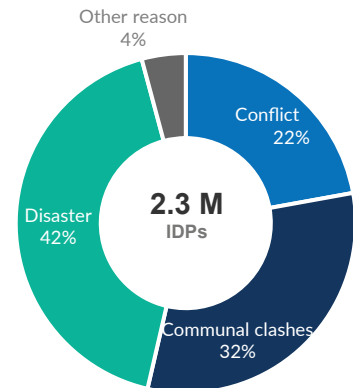

Total IDPs
2.3 M

Total IDPs (HHs)
383 K

According to IOM-DTM Round 13, a total of 2,257,672 internally displaced persons were reported displaced. Of which 44% are conflict induced while 29% disaster while 22% communal clashes and 5% other reasons of displacement.

Overall Reasons of displacement

Reasons of displacement | 2022

Number of IDPs per state | 2014 - 2022

Top 10 IDP locations per county | 2014 - 2022

South Sudan-Internal Displaced Person Per State