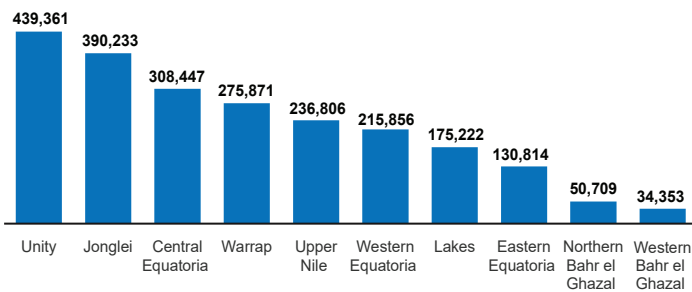

Total IDPs
2.3 M

Total IDPs (HHs)
383 K

According to IOM-DTM Round 13, a total of 2,257,672 internally displaced persons were reported displaced. Of which 44% are conflict induced while 29% disaster while 22% communal clashes and 5% other reasons of displacement.

Overall Reasons of displacement

Reasons of displacement | 2022

Number of IDPs per state | 2014 - 2022

Top 10 IDP locations per county | 2014 - 2022

South Sudan-Internal Displaced Person Per State