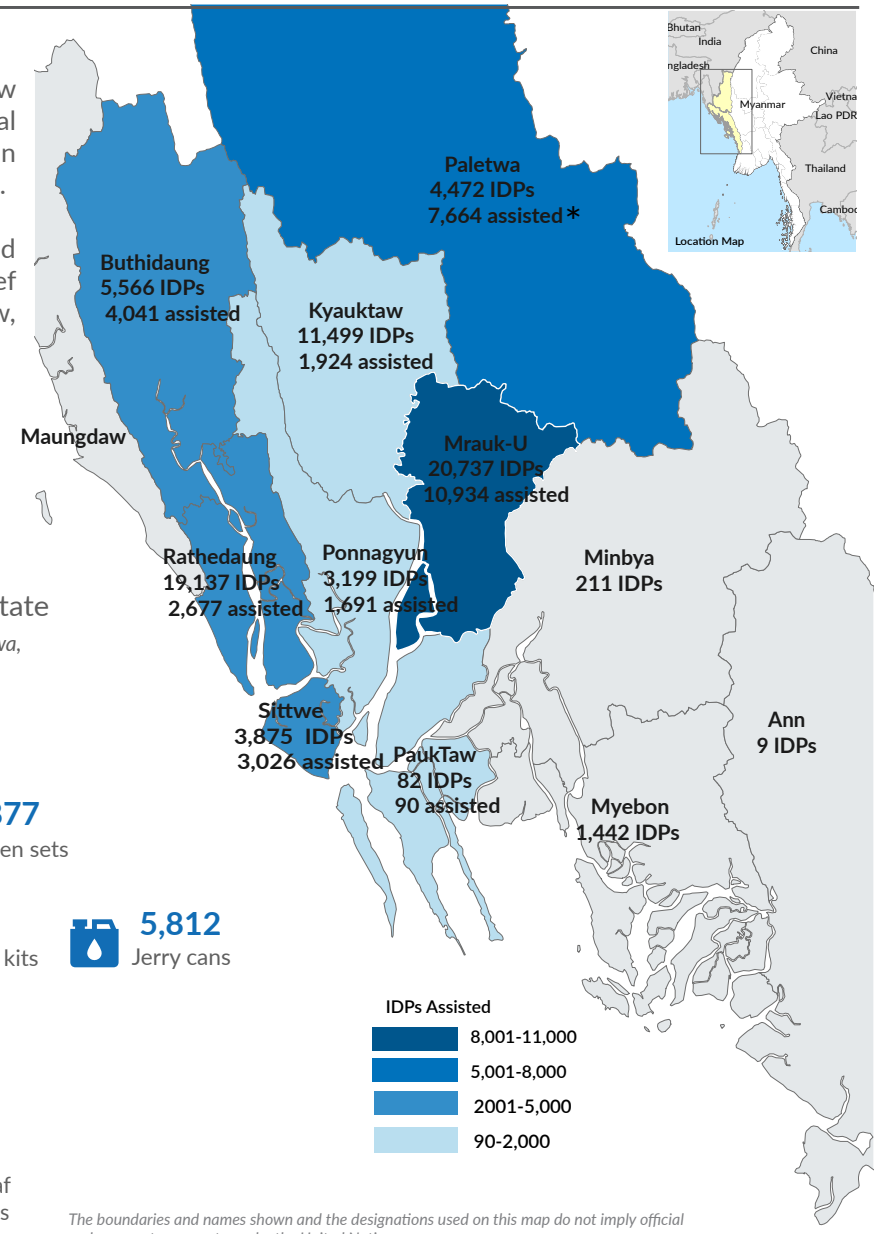

Response to displacement linked to AA-Tatmadaw conflict (Jan - Apr 2023)

In Rakhine State, 65,757 individuals have been displaced across 10 townships due to the ongoing AA-Tatmadaw conflict. Additionally, 4,472 individuals have been displaced in Paletwa township in Chin State, bringing the total number of displaced persons to 70,229. As of 30 April 2023, a further 9,583 individuals newly displaced remain in Mrauk-U, Kyautaw, Sittwe, Myebon, Minbya, Rathedaung, Buthidaung, Ponnagyun, and Pauktaw, townships.

JAN - APR KEY HIGHLIGHTS
POPULATION REACHED

 **32,047** Individuals
7,534 Households

NFI 31,028 people received core relief items in 2023

 29,034 Masks	 15,706 Sleeping mats	 14,461 Blankets	 9,730 Mosquito nets	 5,709 Buckets	 3,877 Kitchen sets
 443 Dignity kits	NFI 3,400 Core NFI kits	 1,915 Solar lanterns/lamps	 1,613 Hygiene kits	 5,987 Winter Clothes/Kits	 58 Baby kits
		 5,812 Jerry cans			

 **4,470** people received shelter support in 2023

 129,500 Bamboo	 9,990 Nylon ropes	 16,086 Wood	 3,531 Tarp (4x5)	 50,000 Nipa palm leaf roofing sheets
---	---	---	--	--

LOCATIONS

 **108** Displacement Sites reached with assistance in Rakhine State
 (Mrauk-U, Kyautaw, Ponnagyun, Sittwe, Pauktaw, Paletwa, Buthidaung and Rathedaung townships)

* Including IDPs who later returned to their villages of origin.