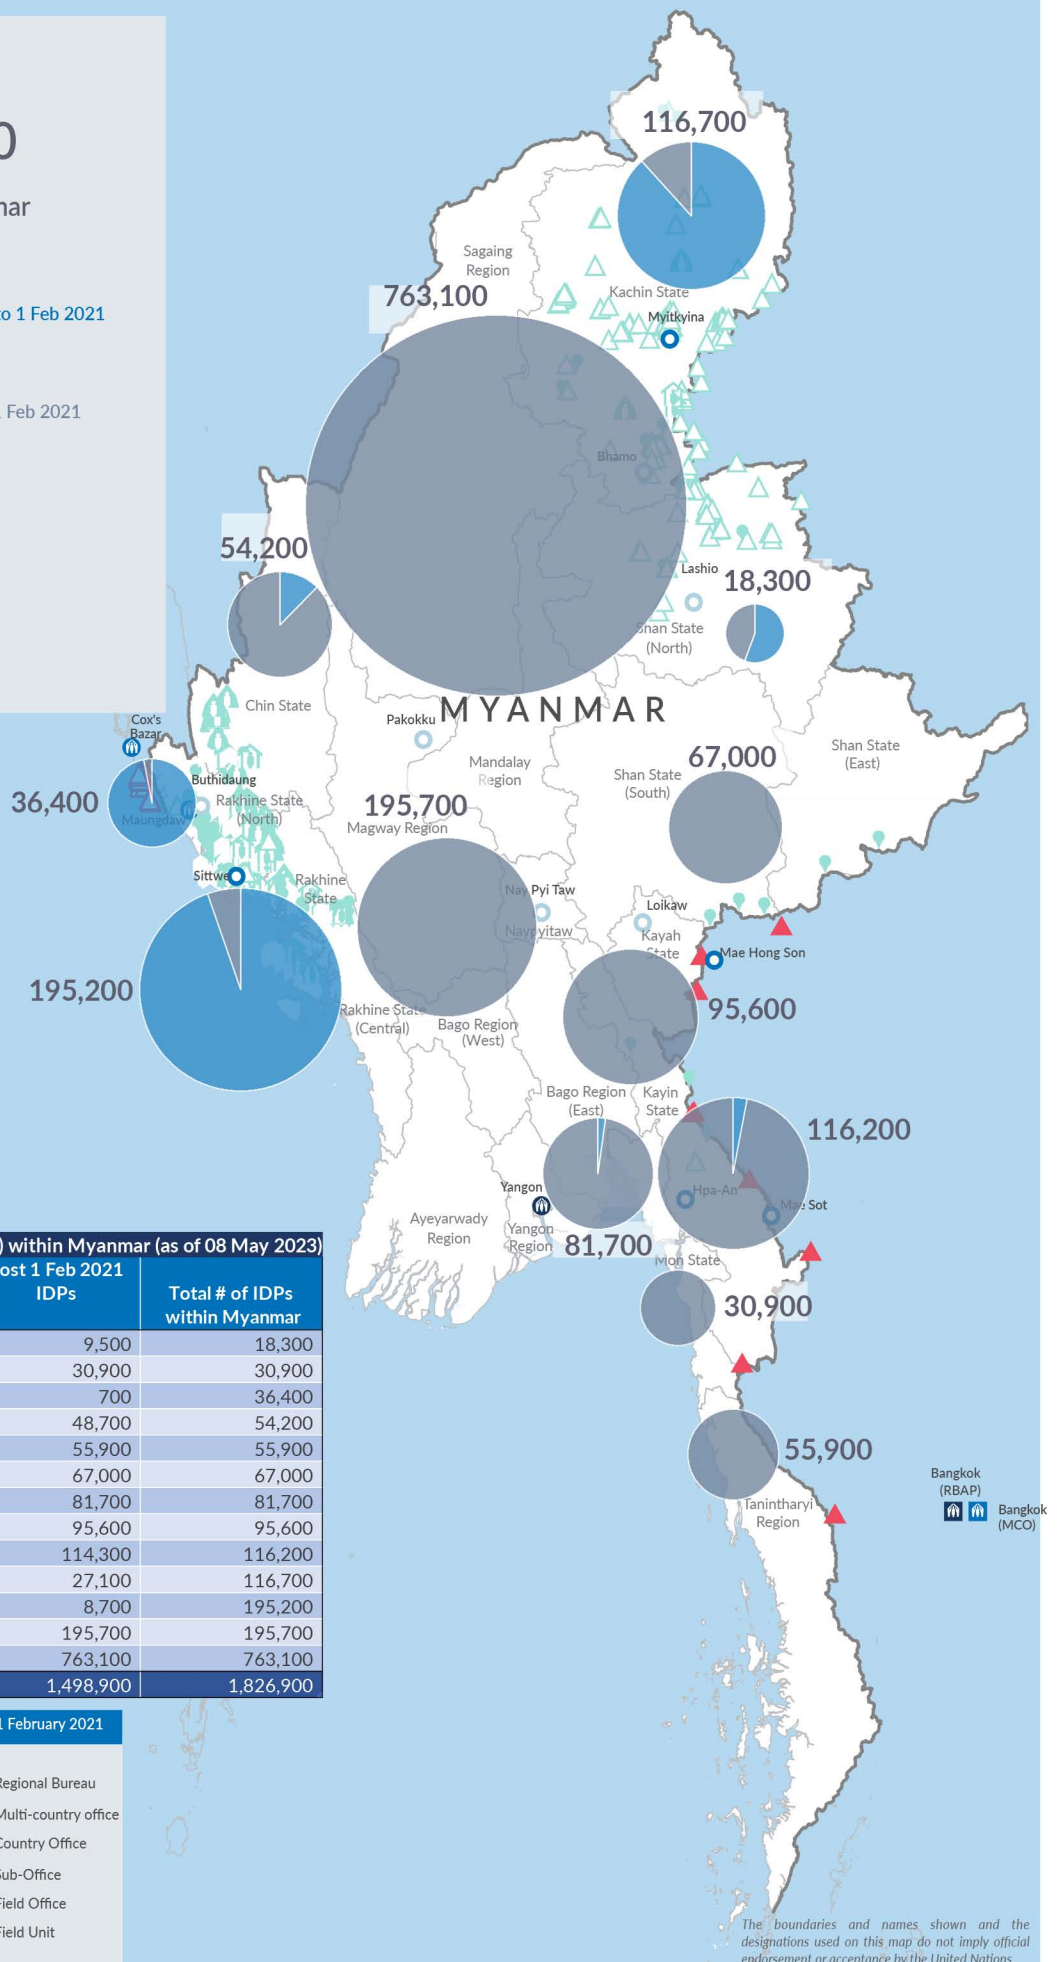

**Key figures**

Estimated # of IDPs → 1,498,900  
 Estimated # of displaced to neighbouring countries → 54,000

Source : UN in Myanmar

**Estimated displacement figures by Month**

\*60,100 persons are displaced by armed conflict in neighbouring Kayah State while 6,900 persons are displaced by inter-EAO conflict between SSPP and RCSS

\*\*UN Estimates

\*\*\*Range of figures was used while data collection was in progress

Estimated internal displacement within Myanmar since 1 February 2021 (rounded to the nearest hundred)

Estimated displacement to neighbouring countries since 1 February 2021, who remain displaced (rounded to the nearest hundred)

## Key figures

**1,826,900**

Estimated total IDPs within Myanmar

**328,000**  
 Estimated # of IDPs displaced prior to 1 Feb 2021  
 (As of 31 Dec, 2022)

**1,498,900**  
 Estimated # of IDPs displaced post 1 Feb 2021  
 (As of 08 May, 2023)

Source : UN in Myanmar

**Estimated total internally displaced person (IDPs) within Myanmar (as of 08 May 2023)**

State/Region	Prior to 1 Feb 2021 IDPs	Post 1 Feb 2021 IDPs	Total # of IDPs within Myanmar
Shan State (North)	8,800	9,500	18,300
Mon State	-	30,900	30,900
Rakhine State (North)	35,700	700	36,400
Chin State	5,500	48,700	54,200
Tanintharyi Region	-	55,900	55,900
Shan State (South)	-	67,000	67,000
Bago Region (East)	-	81,700	81,700
Kayah State	-	95,600	95,600
Kayah State	1,900	114,300	116,200
Kachin State	89,600	27,100	116,700
Rakhine State (Central)	186,500	8,700	195,200
Magway Region	-	195,700	195,700
Sagaing Region	-	763,100	763,100
<b>Grand Total</b>	<b>328,000</b>	<b>1,498,900</b>	<b>1,826,900</b>