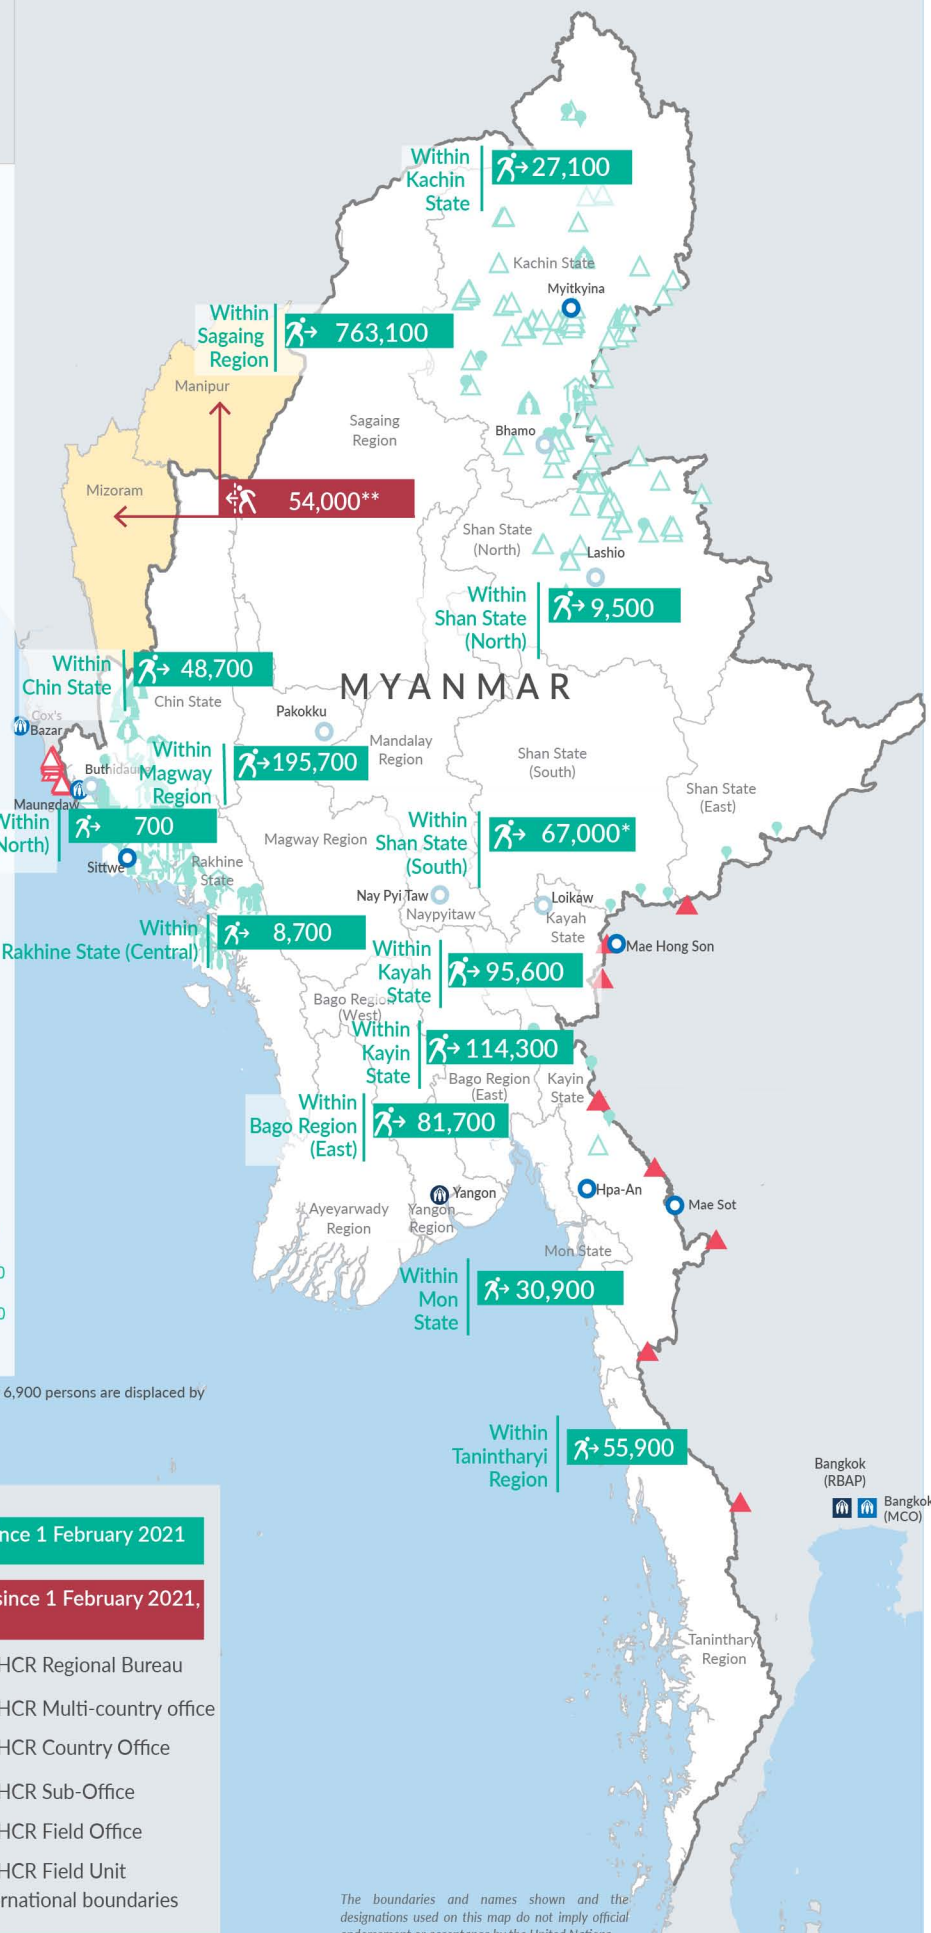

*60,100 persons are displaced by armed conflict in neighbouring Kayah State while 6,900 persons are displaced by inter-EAO conflict between SSPP and RCSS

**UN Estimates

***Range of figures was used while data collection was in progress

Estimated internal displacement within Myanmar since 1 February 2021 (rounded to the nearest hundred)

Estimated displacement to neighbouring countries since 1 February 2021, who remain displaced (rounded to the nearest hundred)

- IDP unplanned settlement (pre-1 Feb 2021)
- IDP Center (pre-1 Feb 2021)
- IDP spontaneous location (pre-1 Feb 2021)
- IDP planned settlement (pre-1 Feb 2021)
- Temporary shelter for displaced people from Myanmar
- Refugee, planned settlement
- States/Provinces with new arrivals
- UNHCR Regional Bureau
- UNHCR Multi-country office
- UNHCR Country Office
- UNHCR Sub-Office
- UNHCR Field Office
- UNHCR Field Unit
- International boundaries