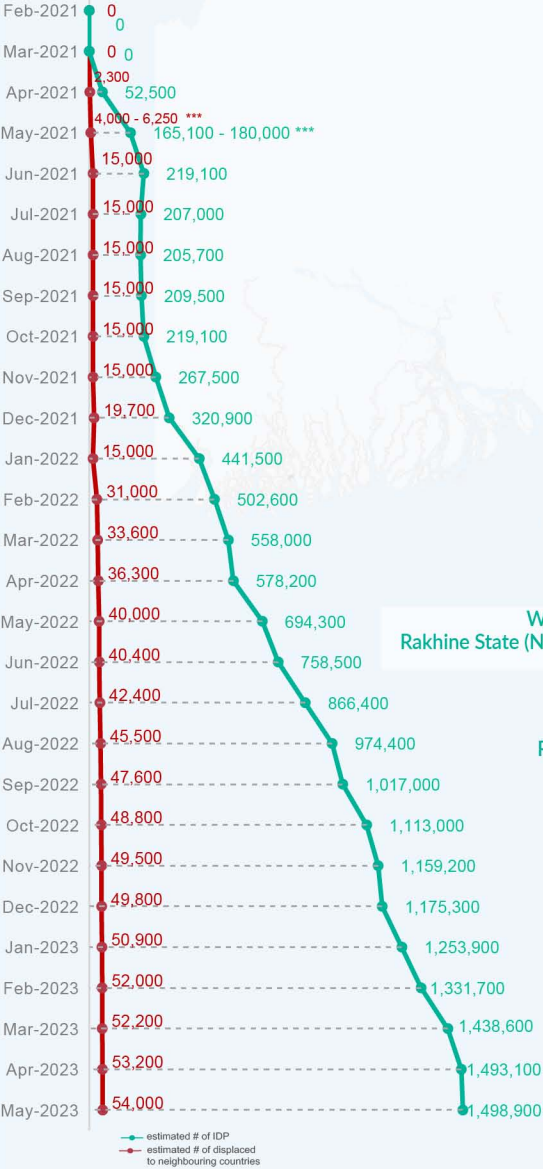

Key figures

Estimated # of IDPs → 1,498,900
Estimated # of displaced to neighbouring countries → 54,000

Source : UN in Myanmar

Estimated displacement figures by Month