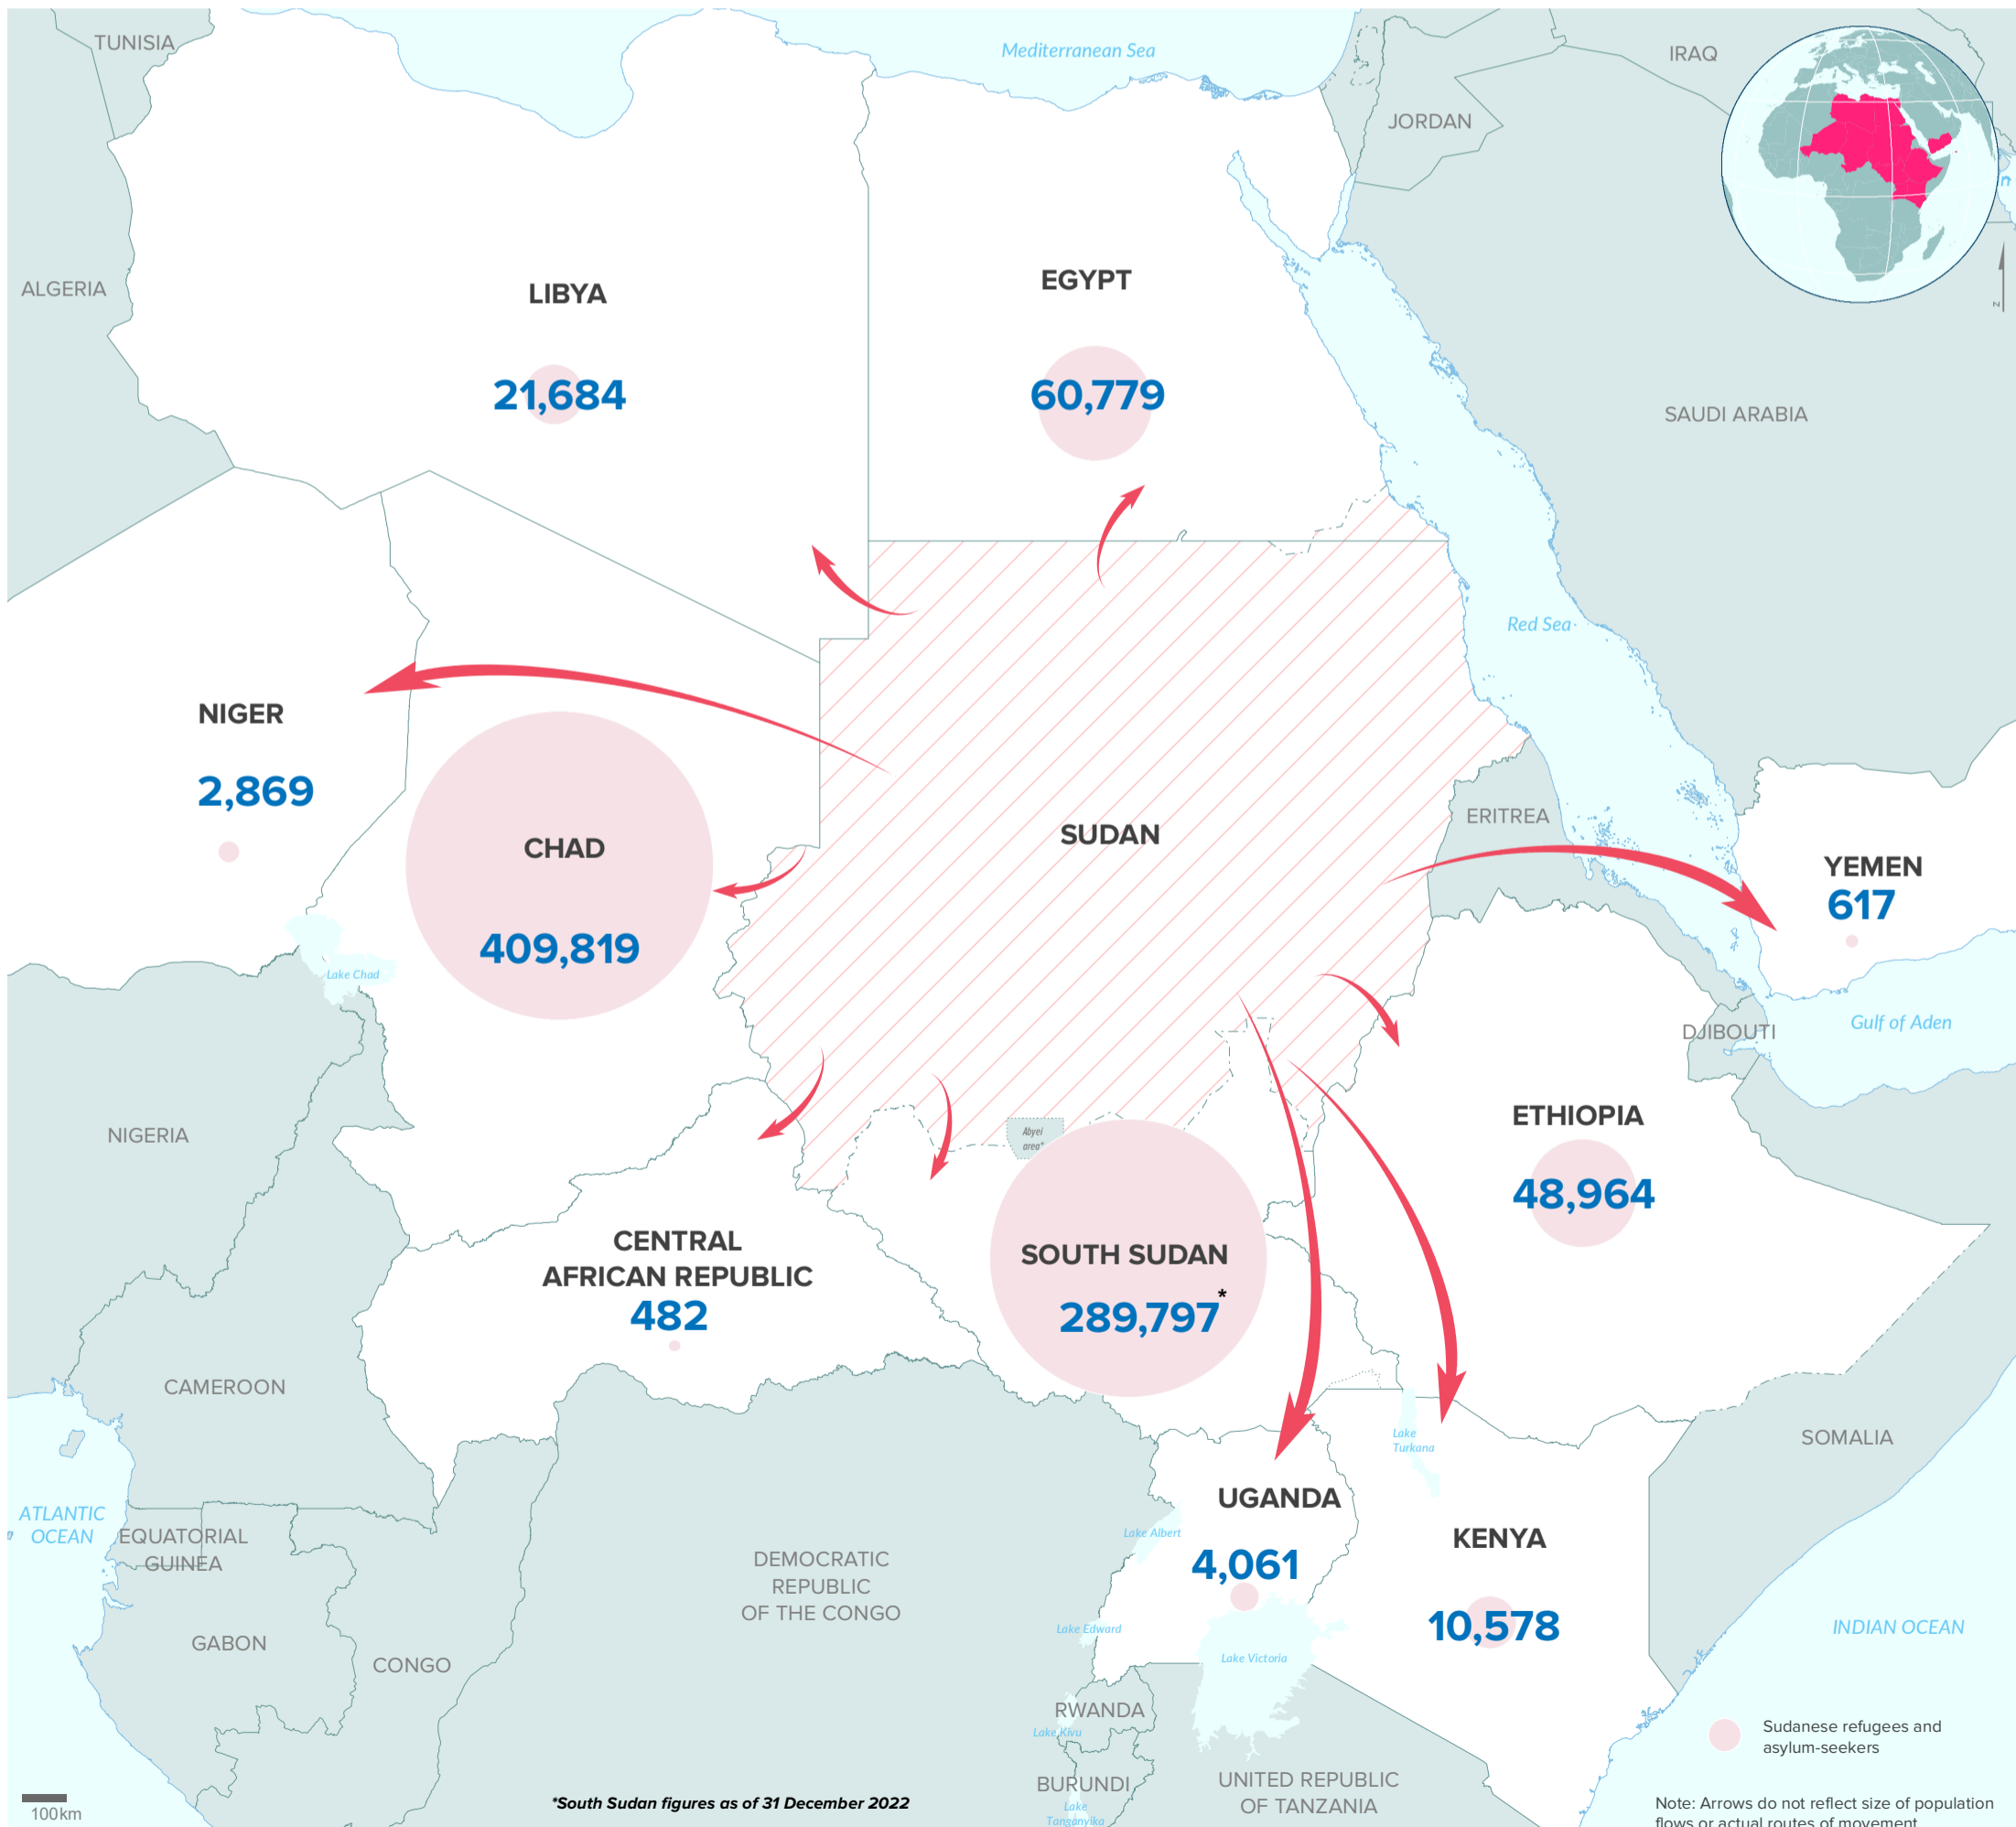

849,650
SUDANESE REFUGEES AND ASYLUM-SEEKERS

3.71M
INTERNALLY DISPLACED IN SUDAN

29,524
SPONTANEOUS RETURNEES (2021-2023)

1.14M
REFUGEES AND ASYLUM-SEEKERS IN SUDAN

TOTALS BY HOST COUNTRY

Chad	409,819
South Sudan	289,797*
Egypt	60,779
Ethiopia	48,964
Libya	21,684
Kenya	10,578
Uganda	4,061
Niger	2,869
Yemen	617
Central African Rep.	482

*South Sudan figures as of 31 December 2022

KEY POPULATION STATISTICS
SUDANESE REFUGEES AND ASYLUM-SEEKERS

*South Sudan figures as of 31 December 2022

Note: Arrows do not reflect size of population flows or actual routes of movement

The boundaries and names shown and the designations used on this map do not imply official endorsement or acceptance by the United Nations. Final boundaries between the Republic of Sudan and the Republic of South Sudan and Somalia and Ethiopia have not yet been determined. Final status of the Abyei area is not yet determined.

Creation date: 03 May 2023 Sources: Geographic data: UNCS. Population statistics: UNHCR Monthly Statistical Reports 31 March 2023 or latest available. Statistics should be considered provisional and subject to change.