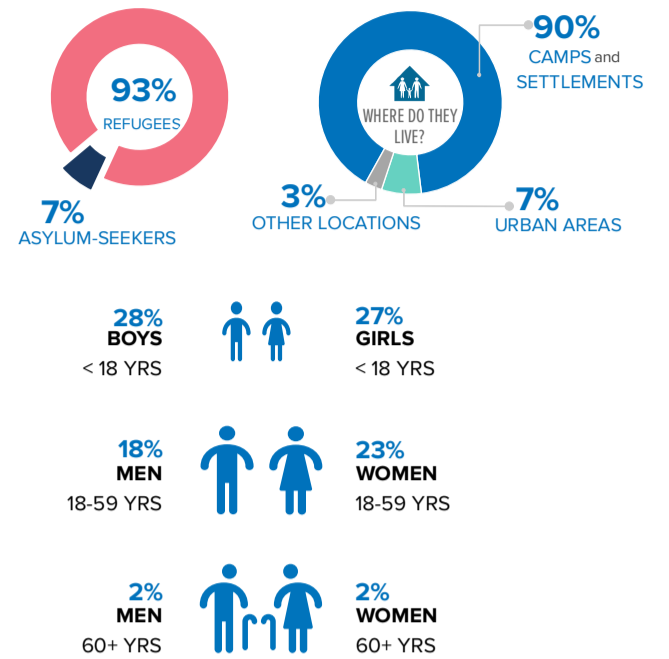

849,650
SUDANESE REFUGEES AND ASYLUM-SEEKERS

3.71M
INTERNALLY DISPLACED IN SUDAN

29,524
SPONTANEOUS RETURNEES (2021-2023)

1.14M
REFUGEES AND ASYLUM-SEEKERS IN SUDAN

TOTALS BY HOST COUNTRY

Chad	409,819
South Sudan	289,797*
Egypt	60,779
Ethiopia	48,964
Libya	21,684
Kenya	10,578
Uganda	4,061
Niger	2,869
Yemen	617
Central African Rep.	482

*South Sudan figures as of 31 December 2022

KEY POPULATION STATISTICS
SUDANESE REFUGEES AND ASYLUM-SEEKERS

*South Sudan figures as of 31 December 2022

Note: Arrows do not reflect size of population flows or actual routes of movement

The boundaries and names shown and the designations used on this map do not imply official endorsement or acceptance by the United Nations. Final boundaries between the Republic of Sudan and the Republic of South Sudan and Somalia and Ethiopia have not yet been determined. Final status of the Abyei area is not yet determined.

Creation date: 03 May 2023 Sources: Geographic data: UNCS. Population statistics: UNHCR Monthly Statistical Reports 31 March 2023 or latest available. Statistics should be considered provisional and subject to change.