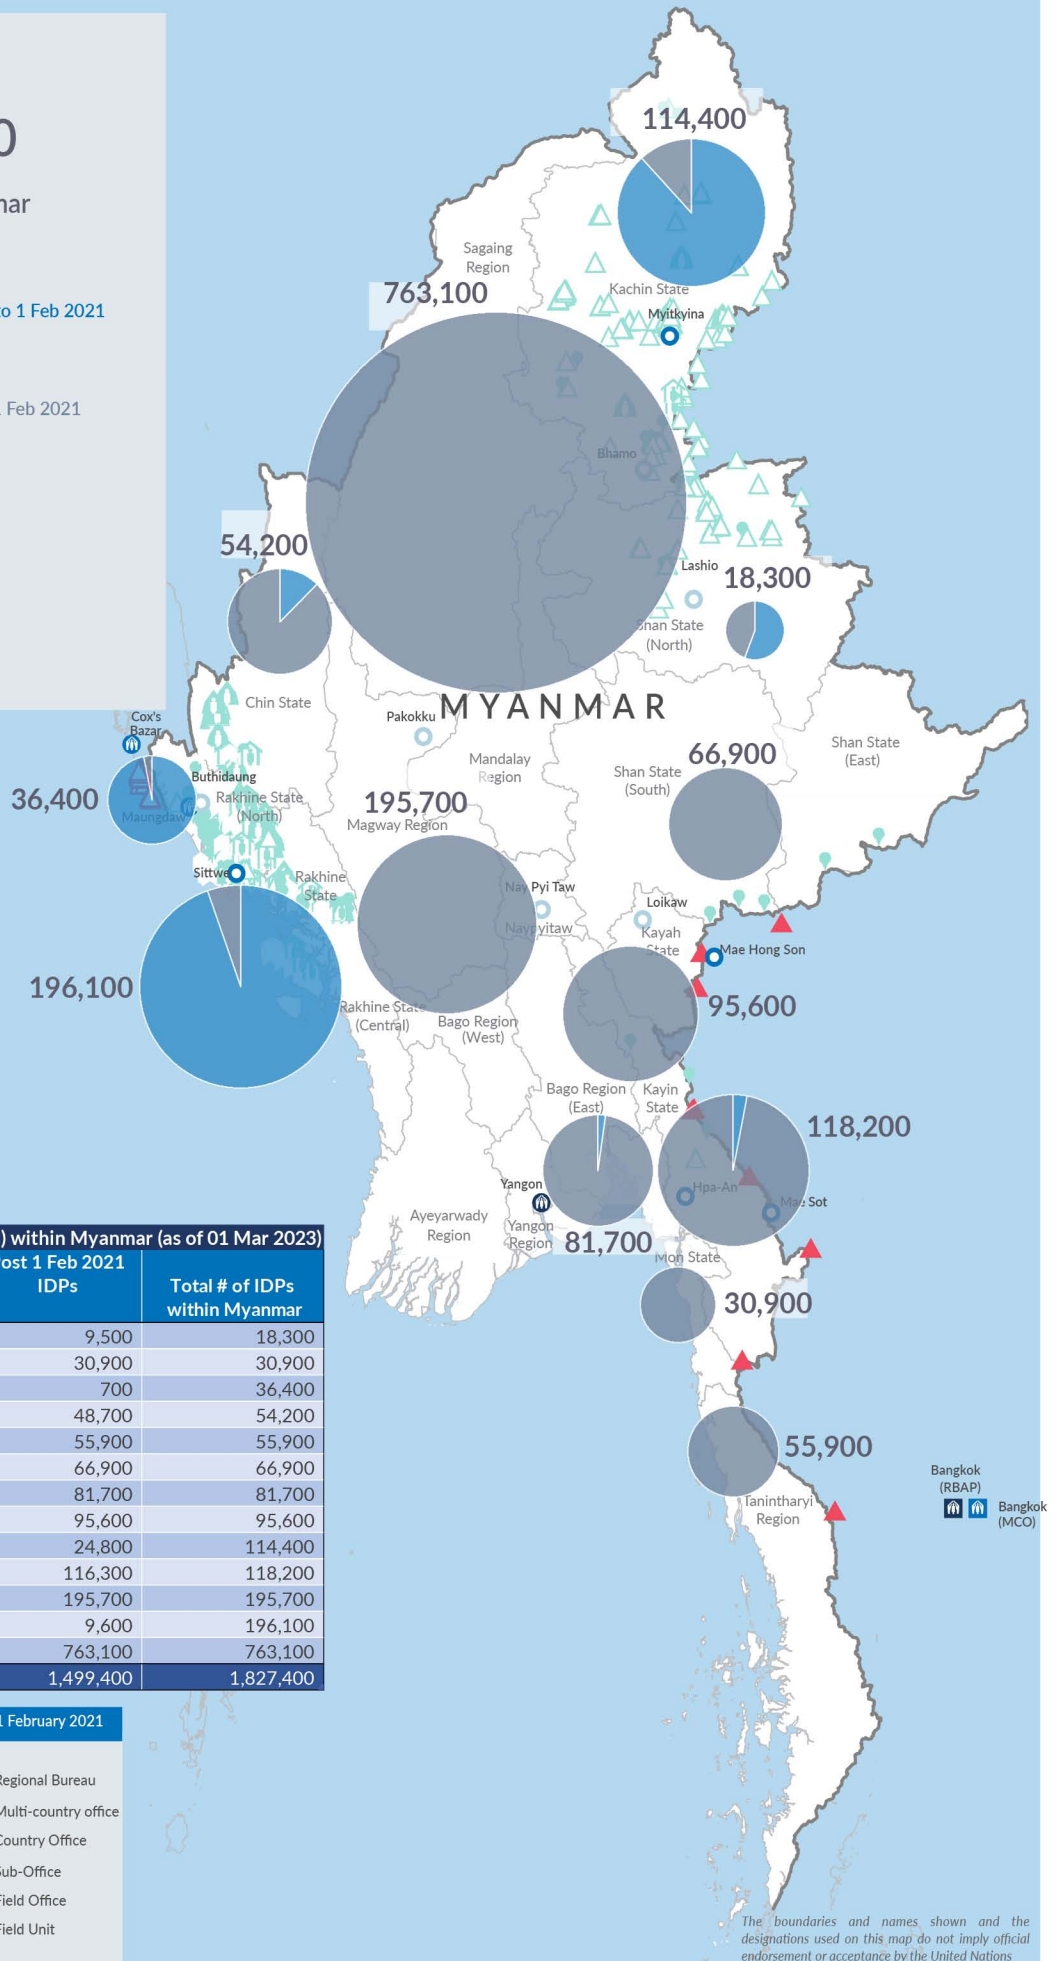

Key figures

Estimated # of IDPs → 1,499,400
 Estimated # of displaced to neighbouring countries → 53,500

Source : UN in Myanmar

Estimated displacement figures by Month

*60,000 persons are displaced by armed conflict in neighbouring Kayah State while 6,900 persons are displaced by inter-EAO conflict between SSPP and RCSS

**UN Estimates

***Range of figures was used while data collection was in progress

Estimated internal displacement within Myanmar since 1 February 2021 (rounded to the nearest hundred)

Estimated displacement to neighbouring countries since 1 February 2021, who remain displaced (rounded to the nearest hundred)

The boundaries and names shown and the designations used on this map do not imply official endorsement or acceptance by the United Nations

Key figures

1,827,400

Estimated total IDPs within Myanmar

328,000
 Estimated # of IDPs displaced prior to 1 Feb 2021
 (As of 31 Dec, 2022)

1,499,400
 Estimated # of IDPs displaced post 1 Feb 2021
 (As of 01 Mar, 2023)

Source : UN in Myanmar

Estimated total internally displaced person (IDPs) within Myanmar (as of 01 Mar 2023)

State/Region	Prior to 1 Feb 2021 IDPs	Post 1 Feb 2021 IDPs	Total # of IDPs within Myanmar
Shan State (North)	8,800	9,500	18,300
Mon State	-	30,900	30,900
Rakhine State (North)	35,700	700	36,400
Chin State	5,500	48,700	54,200
Tanintharyi Region	-	55,900	55,900
Shan State (South)	-	66,900	66,900
Bago Region (East)	-	81,700	81,700
Kayah State	-	95,600	95,600
Kachin State	89,600	24,800	114,400
Kayin State	1,900	116,300	118,200
Magway Region	-	195,700	195,700
Rakhine State (Central)	186,500	9,600	196,100
Sagaing Region	-	763,100	763,100
Grand Total	328,000	1,499,400	1,827,400