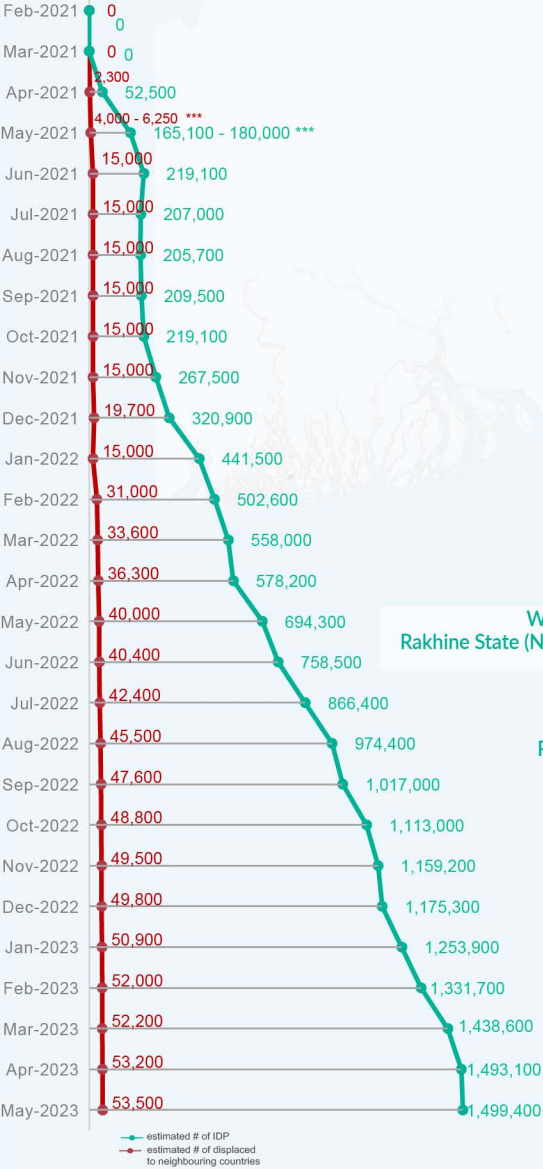

Key figures

Estimated # of IDPs → 1,499,400
 Estimated # of displaced to neighbouring countries → 53,500

Source : UN in Myanmar

Estimated displacement figures by Month

*60,000 persons are displaced by armed conflict in neighbouring Kayah State while 6,900 persons are displaced by inter-EAO conflict between SSPP and RCSS

**UN Estimates

***Range of figures was used while data collection was in progress

Estimated internal displacement within Myanmar since 1 February 2021 (rounded to the nearest hundred)

Estimated displacement to neighbouring countries since 1 February 2021, who remain displaced (rounded to the nearest hundred)

The boundaries and names shown and the designations used on this map do not imply official endorsement or acceptance by the United Nations

Key figures

1,827,400

Estimated total IDPs within Myanmar

328,000
 Estimated # of IDPs displaced prior to 1 Feb 2021
 (As of 31 Dec, 2022)

1,499,400
 Estimated # of IDPs displaced post 1 Feb 2021
 (As of 01 Mar, 2023)

Source : UN in Myanmar

Estimated total internally displaced person (IDPs) within Myanmar (as of 01 Mar 2023)

State/Region	Prior to 1 Feb 2021 IDPs	Post 1 Feb 2021 IDPs	Total # of IDPs within Myanmar
Shan State (North)	8,800	9,500	18,300
Mon State	-	30,900	30,900
Rakhine State (North)	35,700	700	36,400
Chin State	5,500	48,700	54,200
Tanintharyi Region	-	55,900	55,900
Shan State (South)	-	66,900	66,900
Bago Region (East)	-	81,700	81,700
Kayah State	-	95,600	95,600
Kachin State	89,600	24,800	114,400
Kayin State	1,900	116,300	118,200
Magway Region	-	195,700	195,700
Rakhine State (Central)	186,500	9,600	196,100
Sagaing Region	-	763,100	763,100
Grand Total	328,000	1,499,400	1,827,400