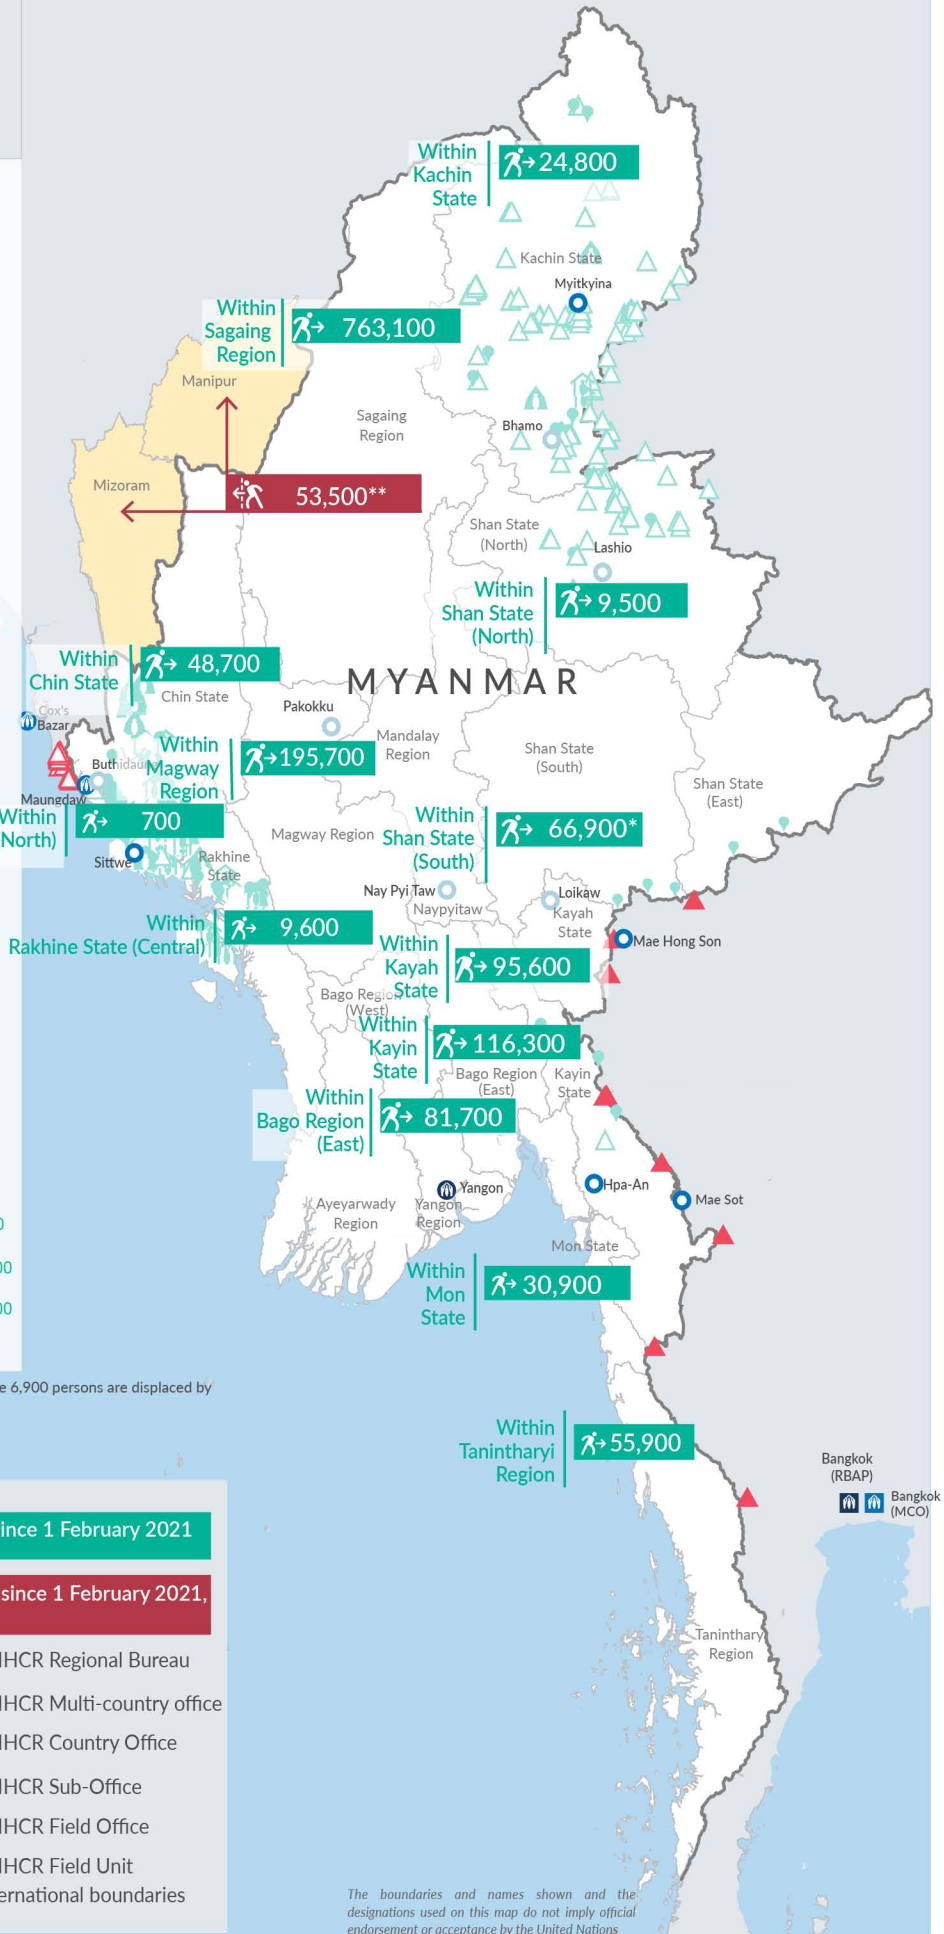

Key figures

Estimated # of IDPs → 1,499,400
 Estimated # of displaced to neighbouring countries → 53,500

Source : UN in Myanmar

Estimated displacement figures by Month

*60,000 persons are displaced by armed conflict in neighbouring Kayah State while 6,900 persons are displaced by inter-EAO conflict between SSPP and RCSS

**UN Estimates

***Range of figures was used while data collection was in progress

Estimated internal displacement within Myanmar since 1 February 2021 (rounded to the nearest hundred)

Estimated displacement to neighbouring countries since 1 February 2021, who remain displaced (rounded to the nearest hundred)

The boundaries and names shown and the designations used on this map do not imply official endorsement or acceptance by the United Nations

Key figures

1,827,400

Estimated total IDPs within Myanmar

328,000
 Estimated # of IDPs displaced prior to 1 Feb 2021
 (As of 31 Dec, 2022)

1,499,400
 Estimated # of IDPs displaced post 1 Feb 2021
 (As of 01 Mar, 2023)

Source : UN in Myanmar

Estimated total internally displaced person (IDPs) within Myanmar (as of 01 Mar 2023)

State/Region	Prior to 1 Feb 2021 IDPs	Post 1 Feb 2021 IDPs	Total # of IDPs within Myanmar
Shan State (North)	8,800	9,500	18,300
Mon State	-	30,900	30,900
Rakhine State (North)	35,700	700	36,400
Chin State	5,500	48,700	54,200
Tanintharyi Region	-	55,900	55,900
Shan State (South)	-	66,900	66,900
Bago Region (East)	-	81,700	81,700
Kayah State	-	95,600	95,600
Kachin State	89,600	24,800	114,400
Kayin State	1,900	116,300	118,200
Magway Region	-	195,700	195,700
Rakhine State (Central)	186,500	9,600	196,100
Sagaing Region	-	763,100	763,100
Grand Total	328,000	1,499,400	1,827,400