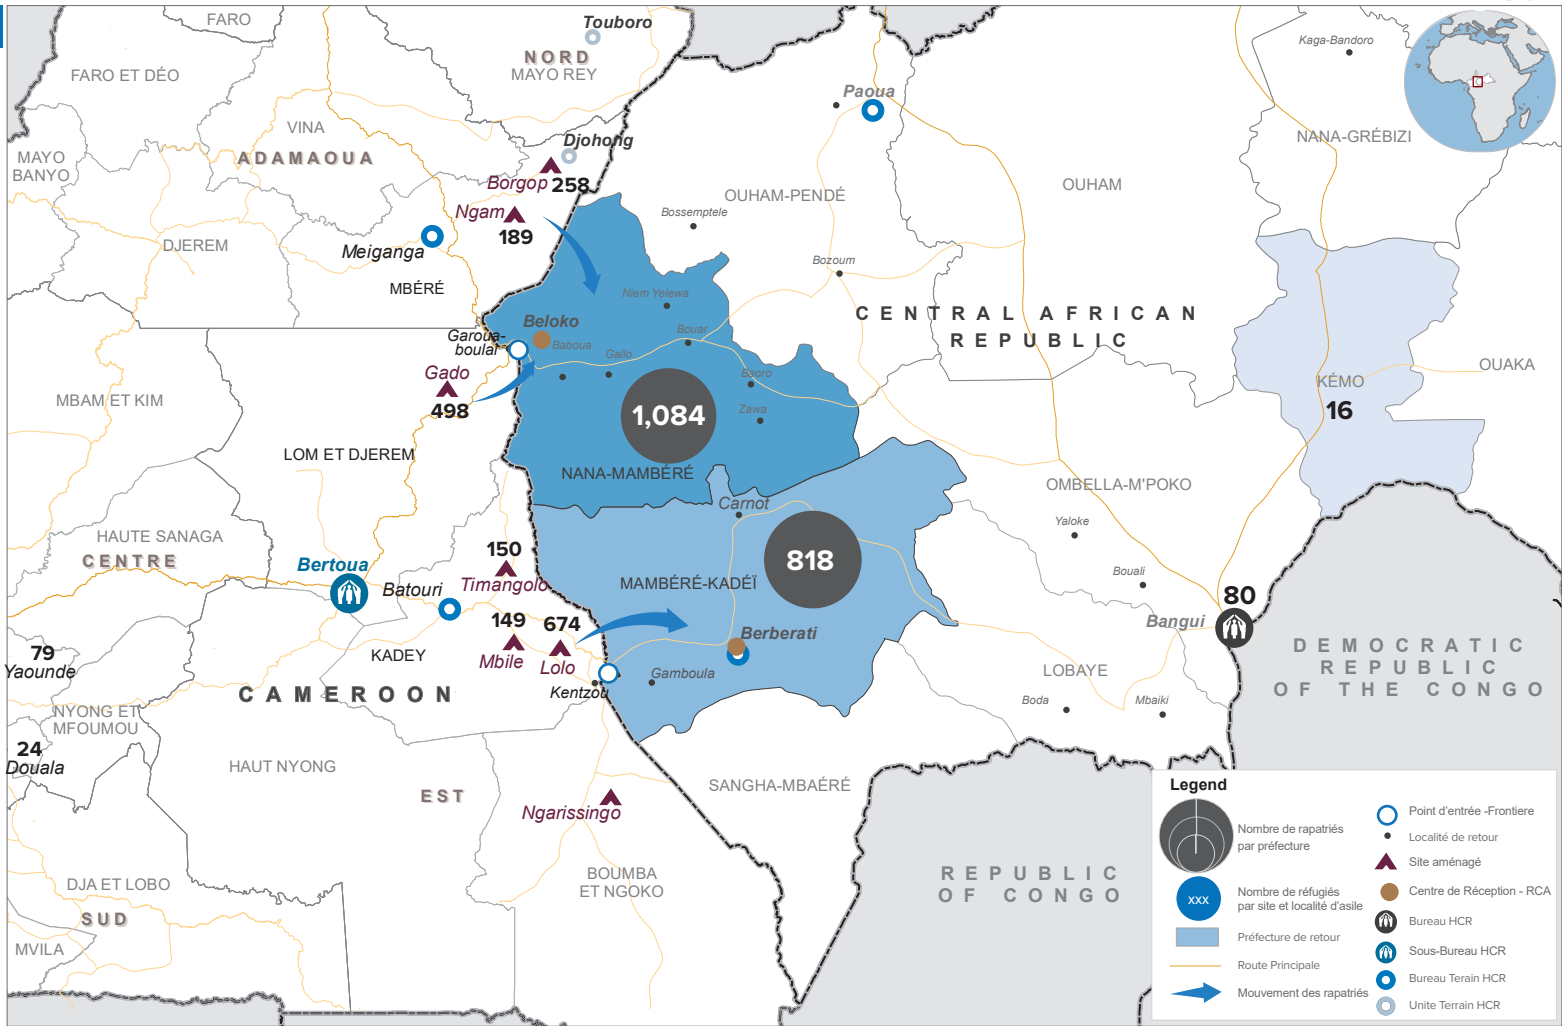

UNHCR MCO CAMEROON : Refugee voluntary repatriation exercise (December 2022)

KEY POPULATION FIGURES

Total population repatriated from January to December 2022

2,021
Individuals

686
Household

Rural Area (East Side of Cameroon): **1,918** Repatriated

Urban Area (Yaounde & Douala): **103** Repatriated

DISAGGREGATED FIGURES

of Rapatiated population per Settlement and localities

of Returnee population per area of return

of Rapatiated population per Region in Central African Republic

2022 Daily repatriation trend

Repatriated population per year

of refugee repatriated per country of origin in 2022

* Person with Specific Need;