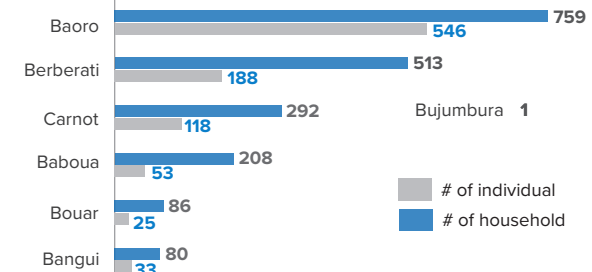

UNHCR MCO CAMEROON : Refugee voluntary repatriation exercise (December 2022)

KEY POPULATION FIGURES

Total population repatriated from January to December 2022

2,021
Individuals

686
Household

Rural Area (East Side of Cameroon): **1,918** Repatriated

Urban Area (Yaounde & Douala): **103** Repatriated

DISAGGREGATED FIGURES

of Rapatiated population per Settlement and localities

of Returnee population per area of return

of Rapatiated population per Region in Central African Republic

2022 Daily repatriation trend

Repatriated population per year

of refugee repatriated per country of origin in 2022

* Person with Specific Need;