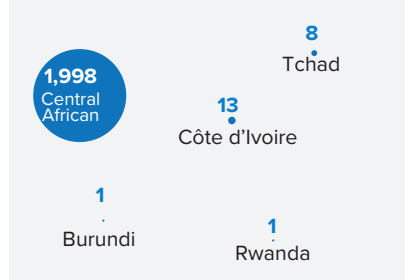

# of refugee repatriated per country of origin in 2022

* Person with Specific Need;