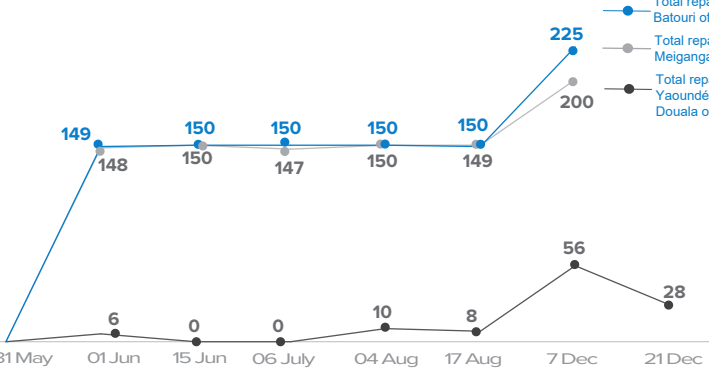

UNHCR MCO CAMEROON : Refugee voluntary repatriation exercise (December 2022)

KEY POPULATION FIGURES

Total population repatriated from January to December 2022

2,021
Individuals

686
Household

Rural Area (East Side of Cameroon): **1,918** Repatriated

Urban Area (Yaounde & Douala): **103** Repatriated

DISAGGREGATED FIGURES

of Rapatiated population per Settlement and localities

of Returnee population per area of return

of Rapatiated population per Region in Central African Republic

2022 Daily repatriation trend

Repatriated population per year

of refugee repatriated per country of origin in 2022

* Person with Specific Need;