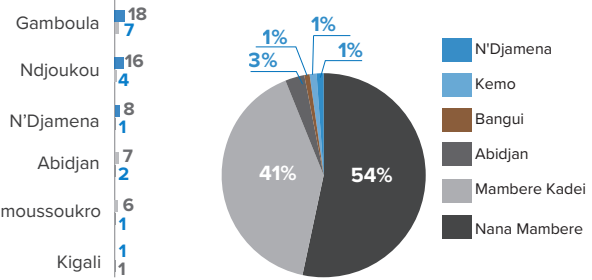

UNHCR MCO CAMEROON : Refugee voluntary repatriation exercise (December 2022)

KEY POPULATION FIGURES

Total population repatriated from January to December 2022

2,021
Individuals

686
Household

Rural Area (East Side of Cameroon): **1,918** Repatriated

Urban Area (Yaounde & Douala): **103** Repatriated

DISAGGREGATED FIGURES

of Rapatiated population per Settlement and localities

of Returnee population per area of return

of Rapatiated population per Region in Central African Republic

2022 Daily repatriation trend

Repatriated population per year

of refugee repatriated per country of origin in 2022

* Person with Specific Need;