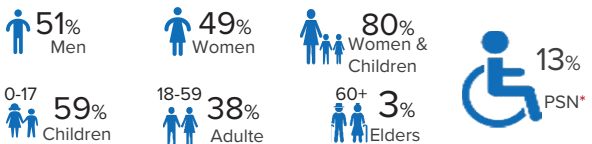

UNHCR MCO CAMEROON : Refugee voluntary repatriation exercise (December 2022)

KEY POPULATION FIGURES

Total population repatriated from January to December 2022

2,021
Individuals

686
Household

Rural Area (East Side of Cameroon): **1,918** Repatriated

Urban Area (Yaounde & Douala): **103** Repatriated

DISAGGREGATED FIGURES