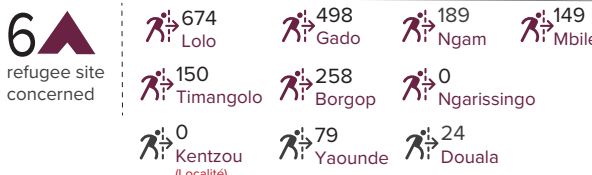

UNHCR MCO CAMEROON : Refugee voluntary repatriation exercise (December 2022)

KEY POPULATION FIGURES

Total population repatriated from January to December 2022

2,021
Individuals

686
Household

Rural Area (East Side of Cameroon): **1,918** Repatriated

Urban Area (Yaounde & Douala): **103** Repatriated

DISAGGREGATED FIGURES

of Rapatiated population per Settlement and localities

of Returnee population per area of return

of Rapatiated population per Region in Central African Republic