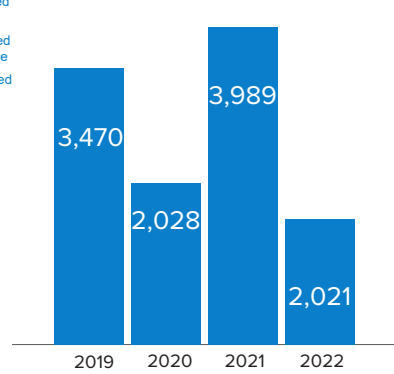

UNHCR MCO CAMEROON : Refugee voluntary repatriation exercise (December 2022)

KEY POPULATION FIGURES

Total population repatriated from January to December 2022

2,021
Individuals

686
Household

Rural Area (East Side of Cameroon): **1,918** Repatriated

Urban Area (Yaounde & Douala): **103** Repatriated

DISAGGREGATED FIGURES

of Rapatiated population per Settlement and localities

of Returnee population per area of return

of Rapatiated population per Region in Central African Republic

2022 Daily repatriation trend

Repatriated population per year

of refugee repatriated per country of origin in 2022

* Person with Specific Need;